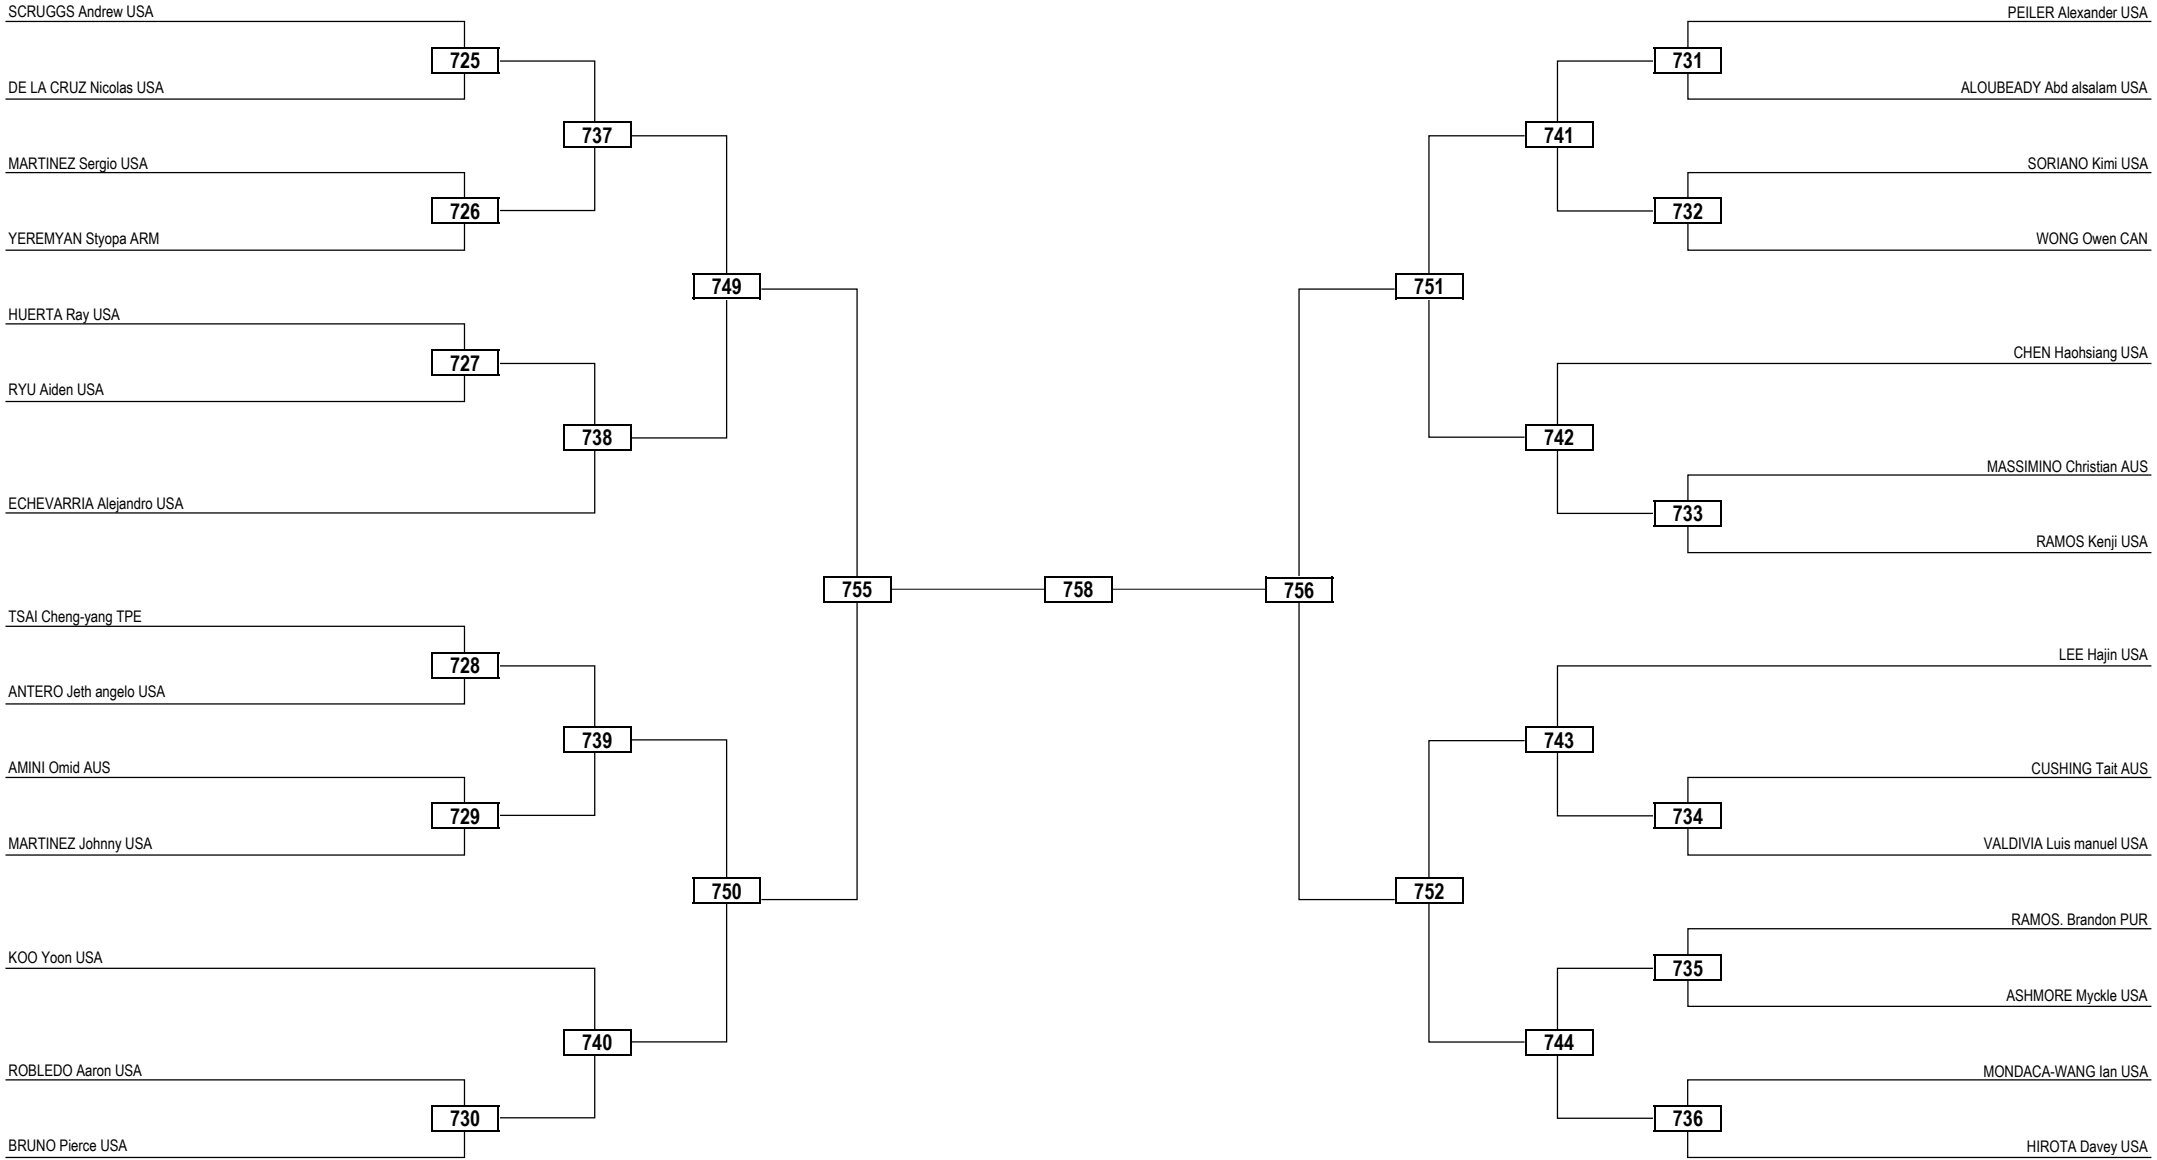

Round of 32    Round of 16    Quarterfinals    Semifinals    Final    Semifinals    Quarterfinals    Round of 16    Round of 32

**LEGEND** RSC: Win by Referee Stop the Contest    WDR: Win by Withdrawal    DQB: Win by Disqualification for unsportsmanlike behavior  
(x) Seed    PTF: Win by Final Score    DSQ: Win by Disqualification    R: Round