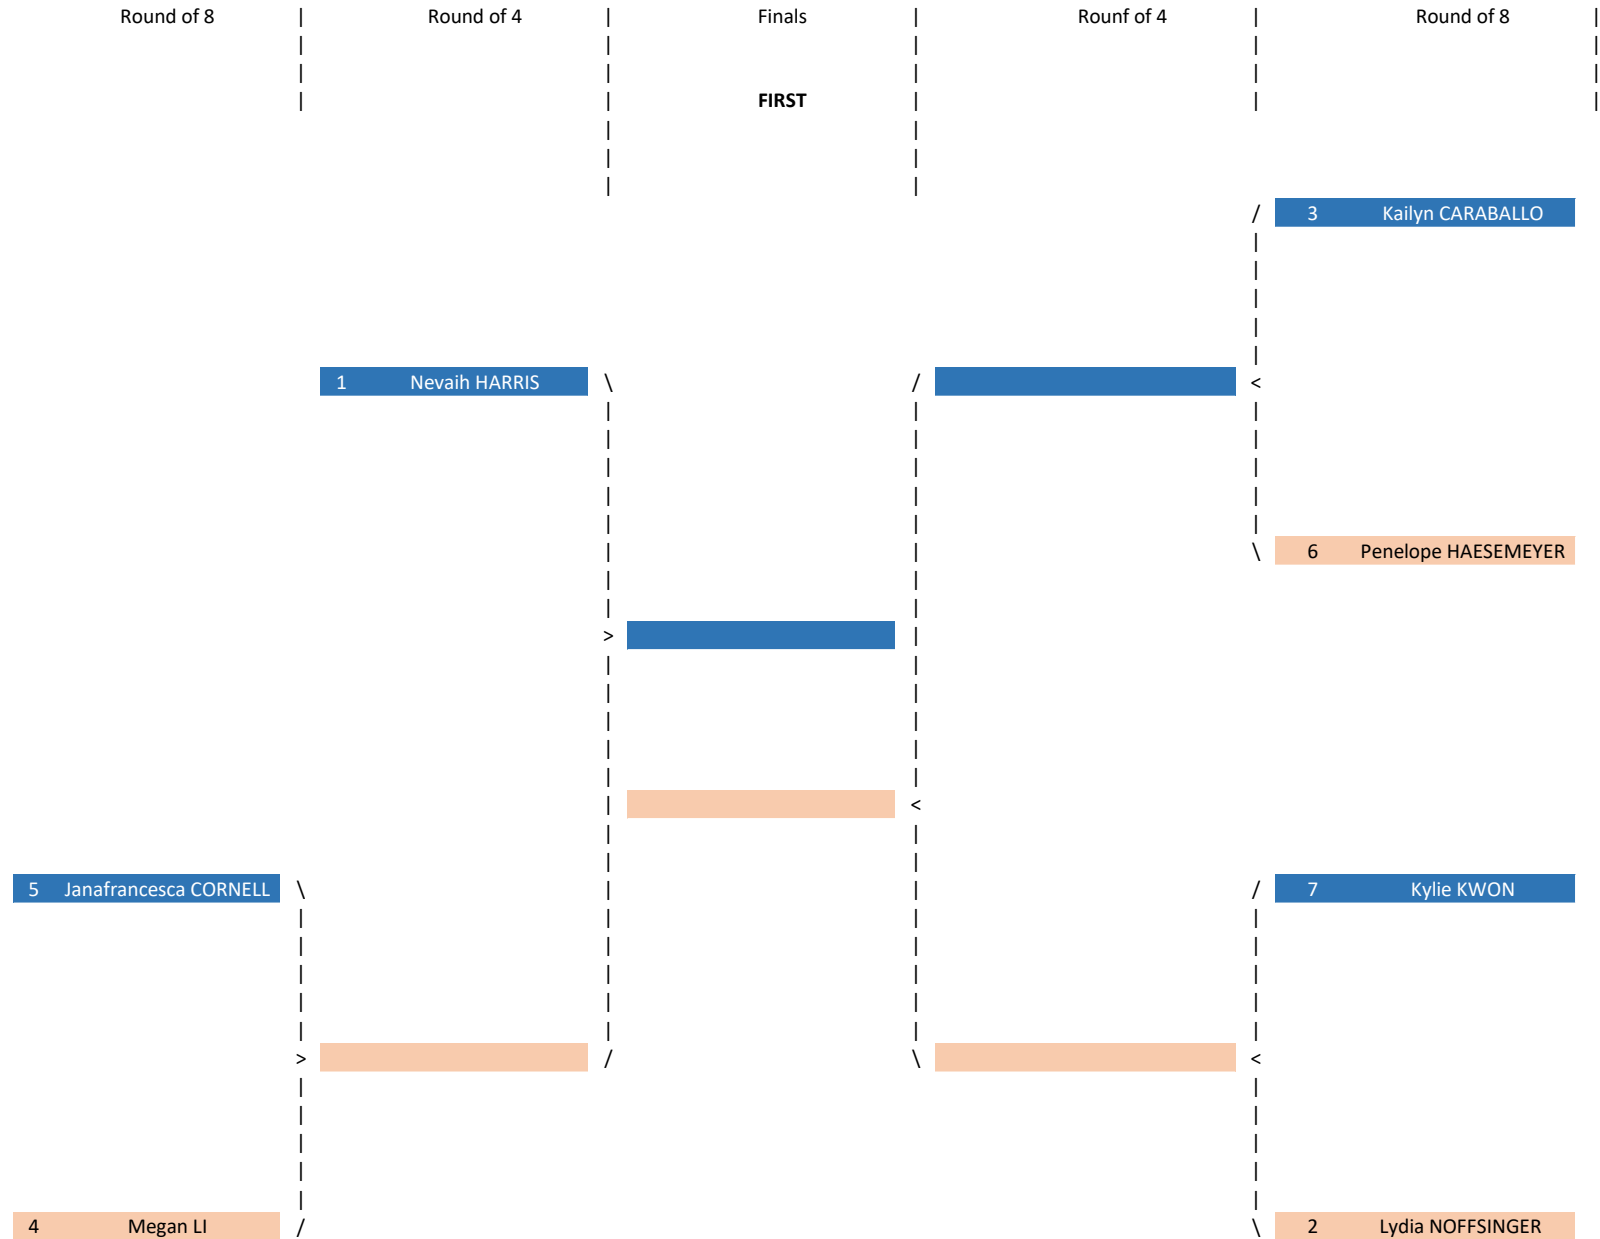

2026 USATKD American Open - East Traditional - Junior Female Dan 2