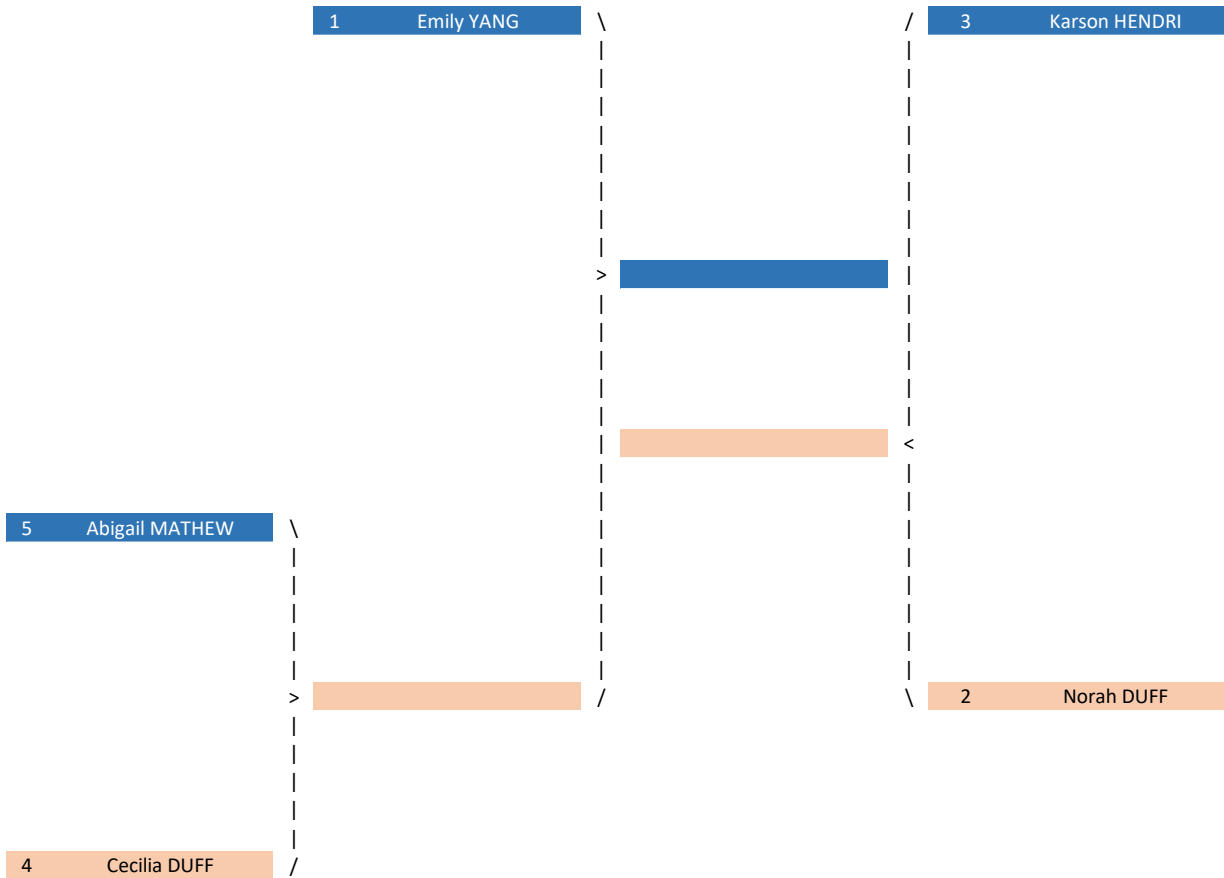

# 2026 USATKD American Open - East Traditional - Junior Female Red

Round of 8

Round of 4

Finals

Round of 4

Round of 8

FIRST

# 2026 USATKD American Open - East Traditional - Junior Male Red

Round of 8

Round of 4

Finals

Round of 4

Round of 8

**FIRST**

3 Yechan SONG