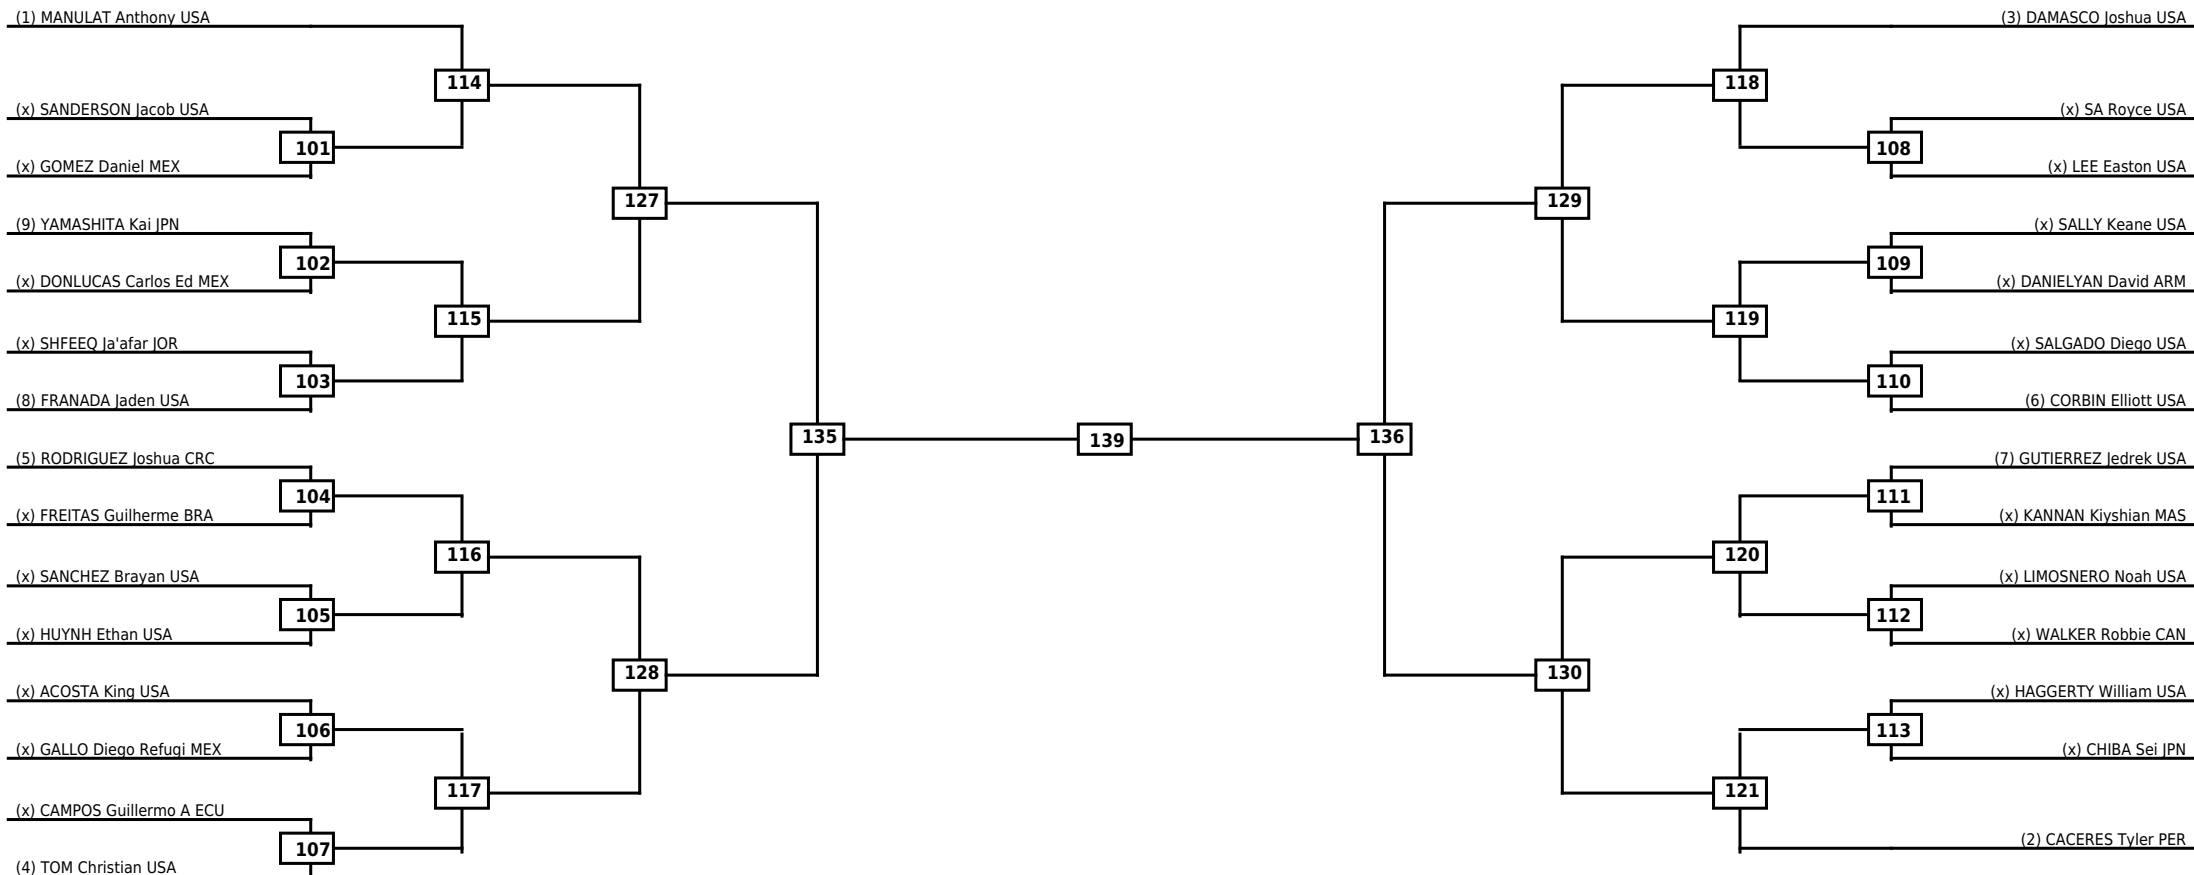

Round of 32 Round of 16 Quarterfinals Semifinals Final Semifinals Quarterfinals Round of 16 Round of 32

Classification

LEGEND RSC: Win by Referee stops contest WDR: Win by Withdrawal DQB: Win by Disqualification for Unsportsmanlike behavior
 (x)Seed PTF: Win by Final score DSQ: Win by Disqualification R: Round