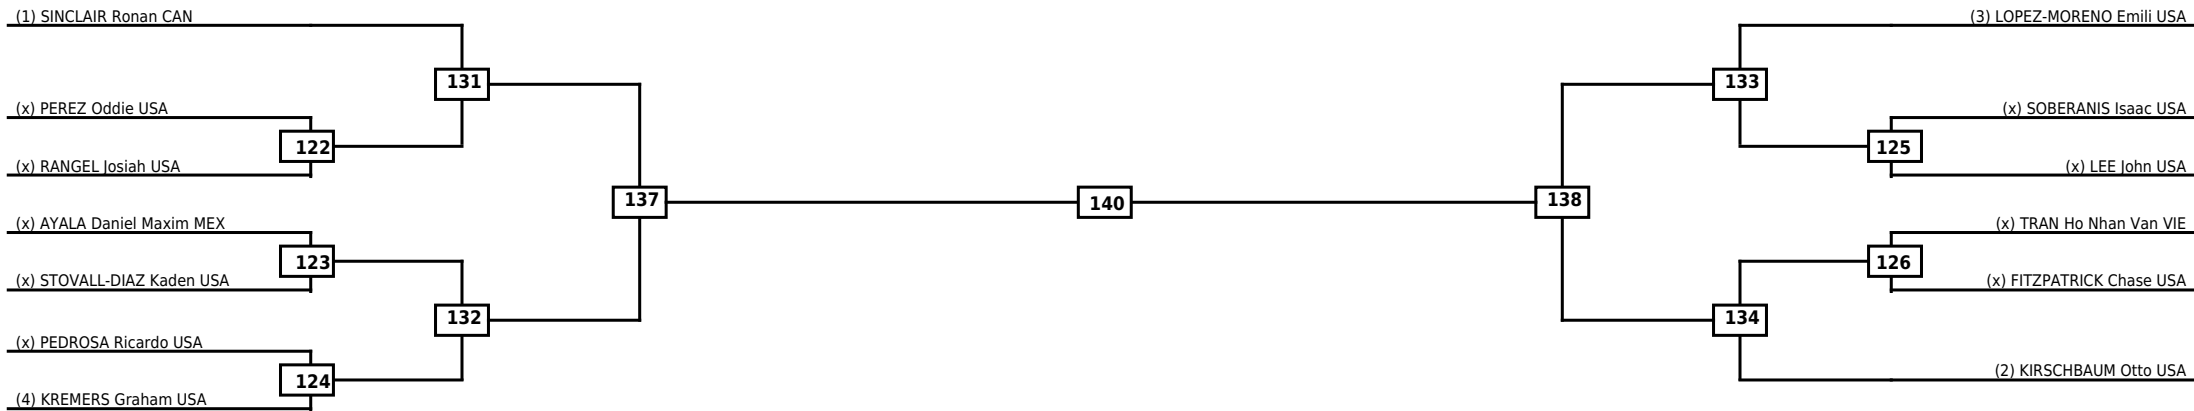

Round of 32 Round of 16 Quarterfinals Semifinals Final Semifinals Quarterfinals Round of 16 Round of 32

Classification

LEGEND RSC: Win by Referee stops contest WDR: Win by Withdrawal DQB: Win by Disqualification for Unsportsmanlike behavior
 (x)Seed PTF: Win by Final score DSQ: Win by Disqualification R: Round

Round of 16	Quarterfinals	Semifinals	Final
-------------	---------------	------------	-------

Classification

LEGEND	RSC: Win by Referee stops contest	WDR: Win by Withdrawal	DQB: Win by Disqualification for Unsportsmanlike behavior
(x)Seed	PTF: Win by Final score	DSQ: Win by Disqualification	R: Round