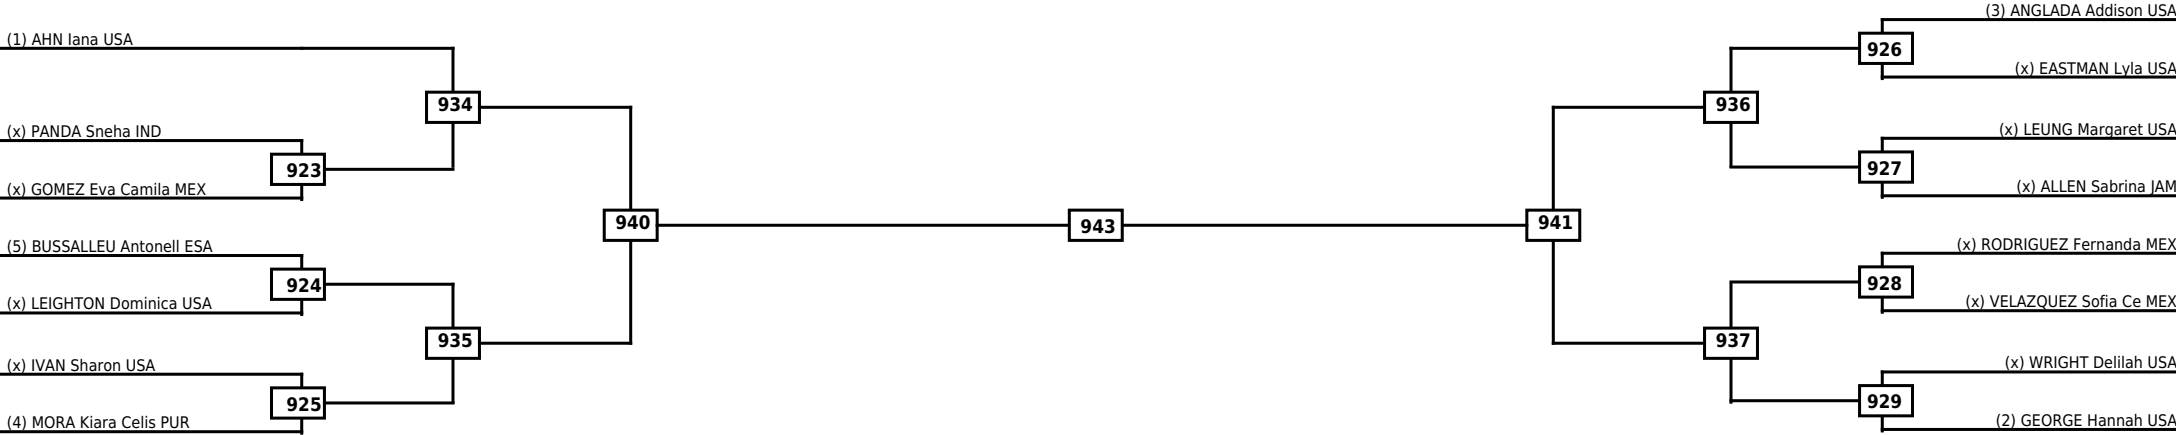

Round of 16 Quarterfinals Semifinals

Final

Semifinals

Quarterfinals Round of 16

Classification

LEGEND RSC: Win by Referee stops contest WDR: Win by Withdrawal DQB: Win by Disqualification for Unsportsmanlike behavior
 (x)Seed PTF: Win by Final score DSQ: Win by Disqualification R: Round

Round of 16	Quarterfinals	Semifinals	Final
-------------	---------------	------------	-------

Classification

LEGEND	RSC: Win by Referee stops contest	WDR: Win by Withdrawal	DQB: Win by Disqualification for Unsportsmanlike behavior
(x)Seed	PTF: Win by Final score	DSQ: Win by Disqualification	R: Round