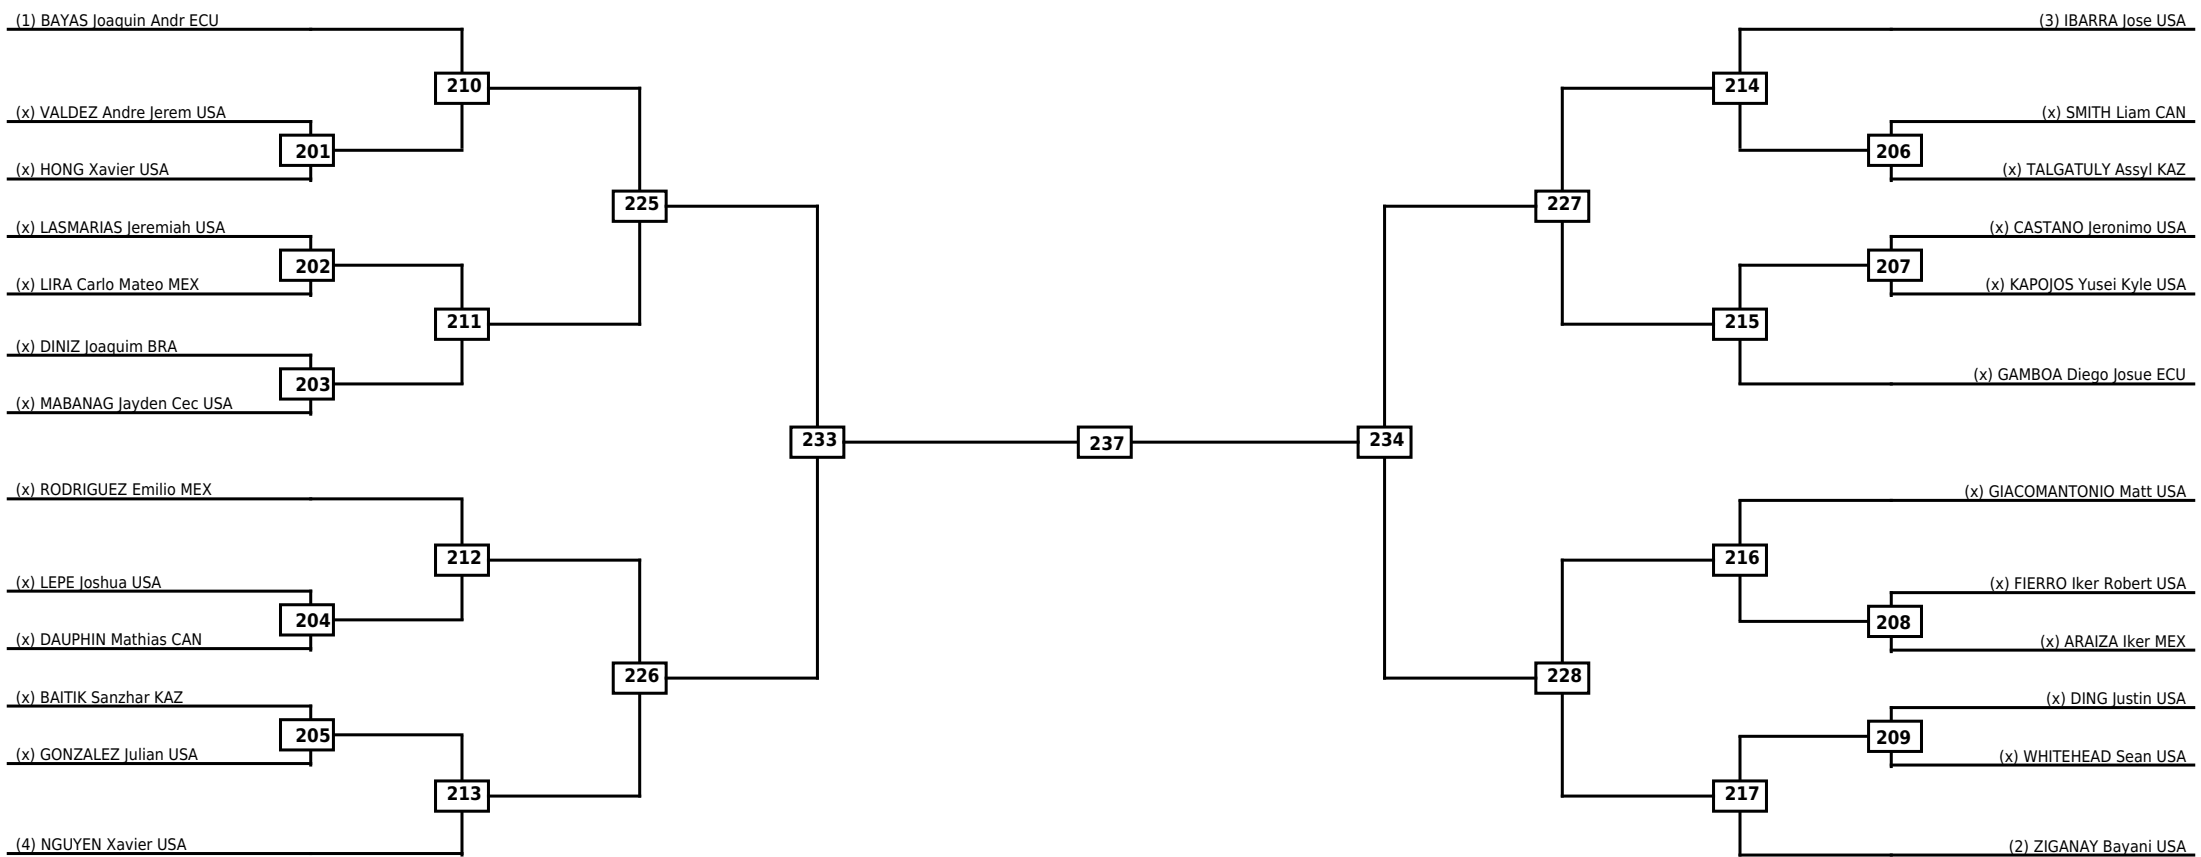

Round of 64 Round of 32 Round of 16 Quarterfinals Semifinals Final Semifinals Quarterfinals Round of 16 Round of 32 Round of 64

LEGEND RSC: Win by Referee stops contest WDR: Win by Withdrawal DQB: Win by Disqualification for Unsportsmanlike behavior
 (x)Seed PTF: Win by Final score DSQ: Win by Disqualification R: Round

Round of 32 Round of 16 Quarterfinals Semifinals Final Semifinals Quarterfinals Round of 16 Round of 32

Classification

LEGEND RSC: Win by Referee stops contest WDR: Win by Withdrawal DQB: Win by Disqualification for Unsportsmanlike behavior
 (x)Seed PTF: Win by Final score DSQ: Win by Disqualification R: Round