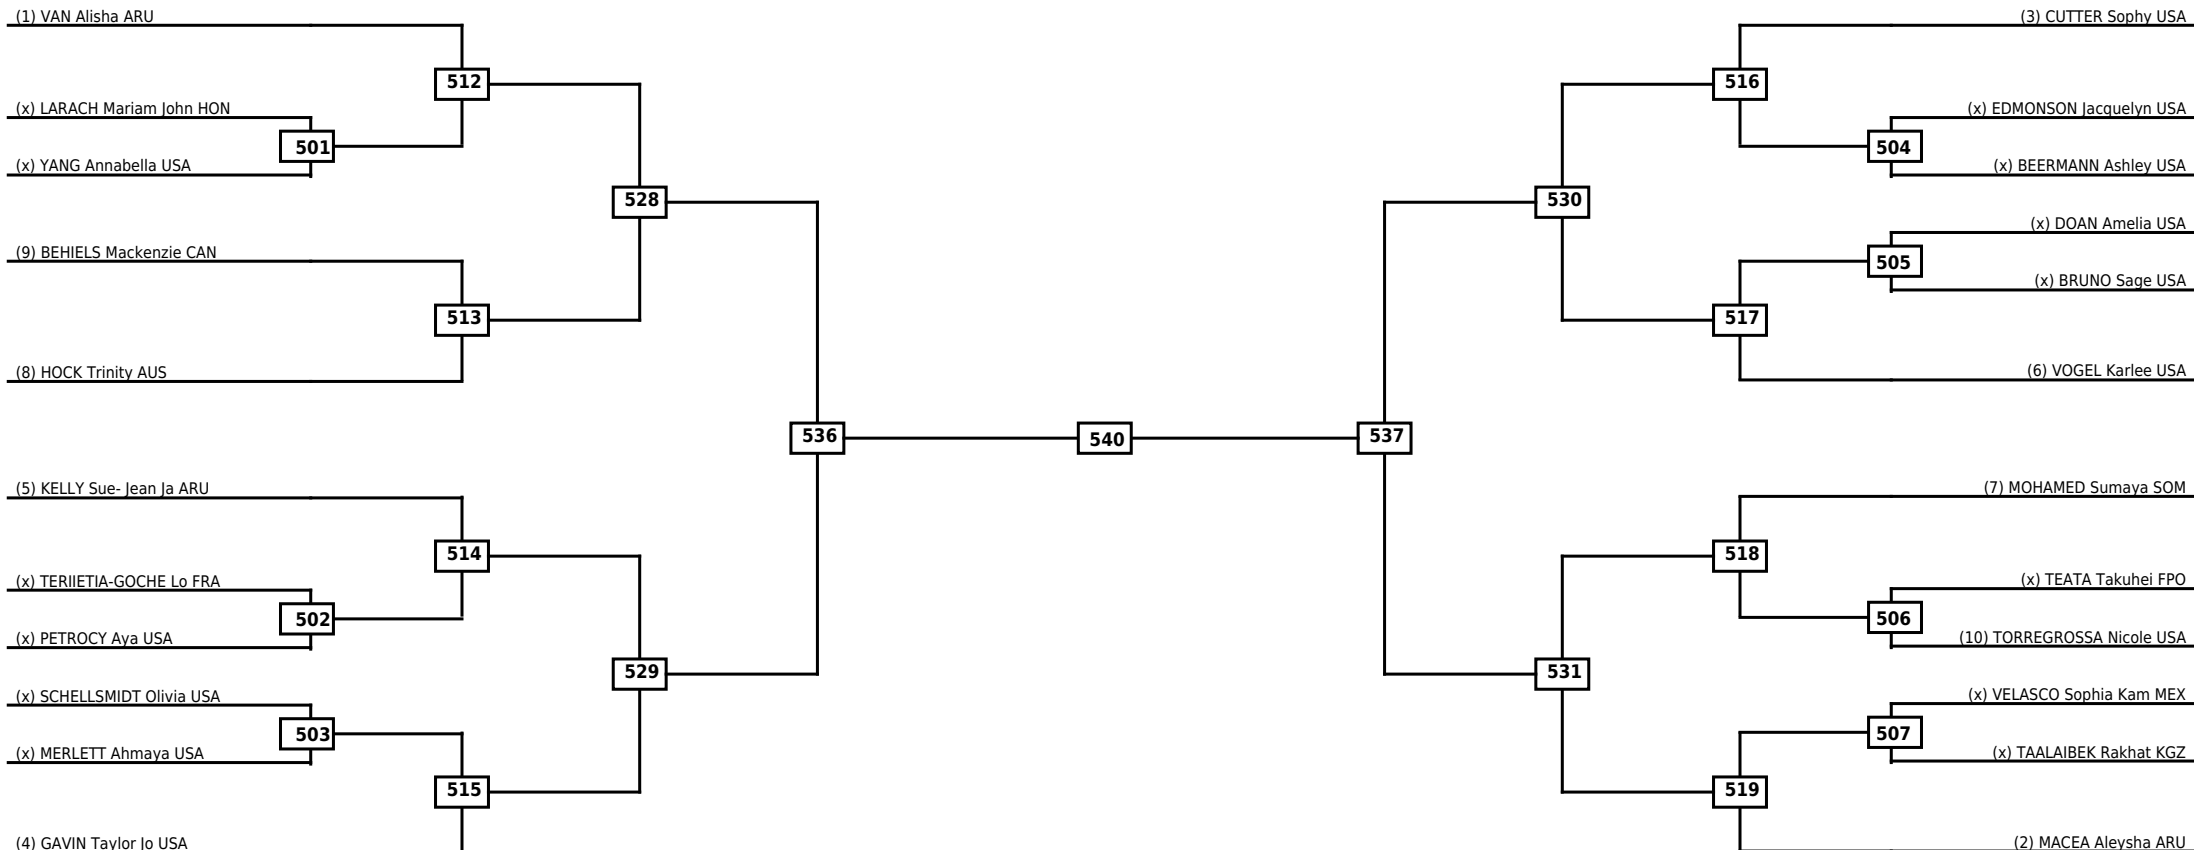

Round of 16	Quarterfinals	Semifinals	Final
-------------	---------------	------------	-------

Classification

LEGEND	RSC: Win by Referee stops contest	WDR: Win by Withdrawal	DQB: Win by Disqualification for Unsportsmanlike behavior
(x)Seed	PTF: Win by Final score	DSQ: Win by Disqualification	R: Round

Round of 32 Round of 16 Quarterfinals Semifinals Final Semifinals Quarterfinals Round of 16 Round of 32

Classification

LEGEND RSC: Win by Referee stops contest WDR: Win by Withdrawal DQB: Win by Disqualification for Unsportsmanlike behavior
 (x)Seed PTF: Win by Final score DSQ: Win by Disqualification R: Round