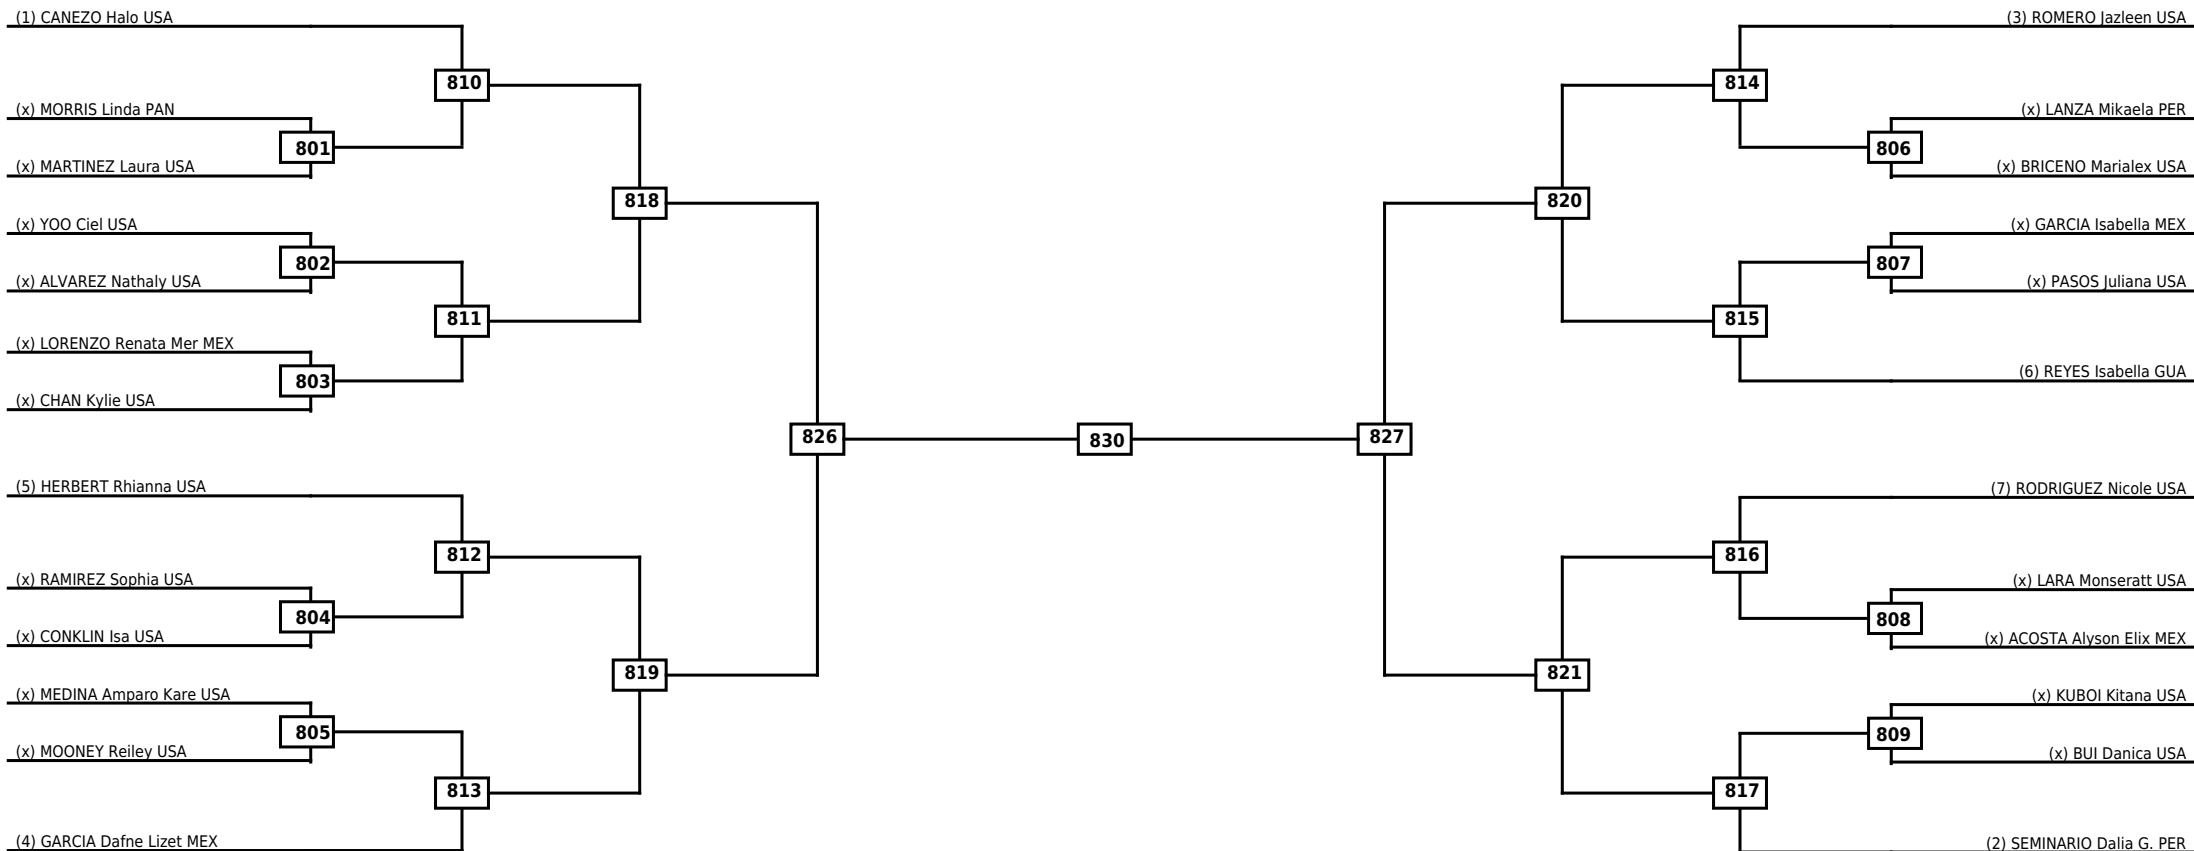

Round of 32 Round of 16 Quarterfinals Semifinals Final Semifinals Quarterfinals Round of 16 Round of 32

Classification

LEGEND RSC: Win by Referee stops contest WDR: Win by Withdrawal DQB: Win by Disqualification for Unsportsmanlike behavior
 (x)Seed PTF: Win by Final score DSQ: Win by Disqualification R: Round