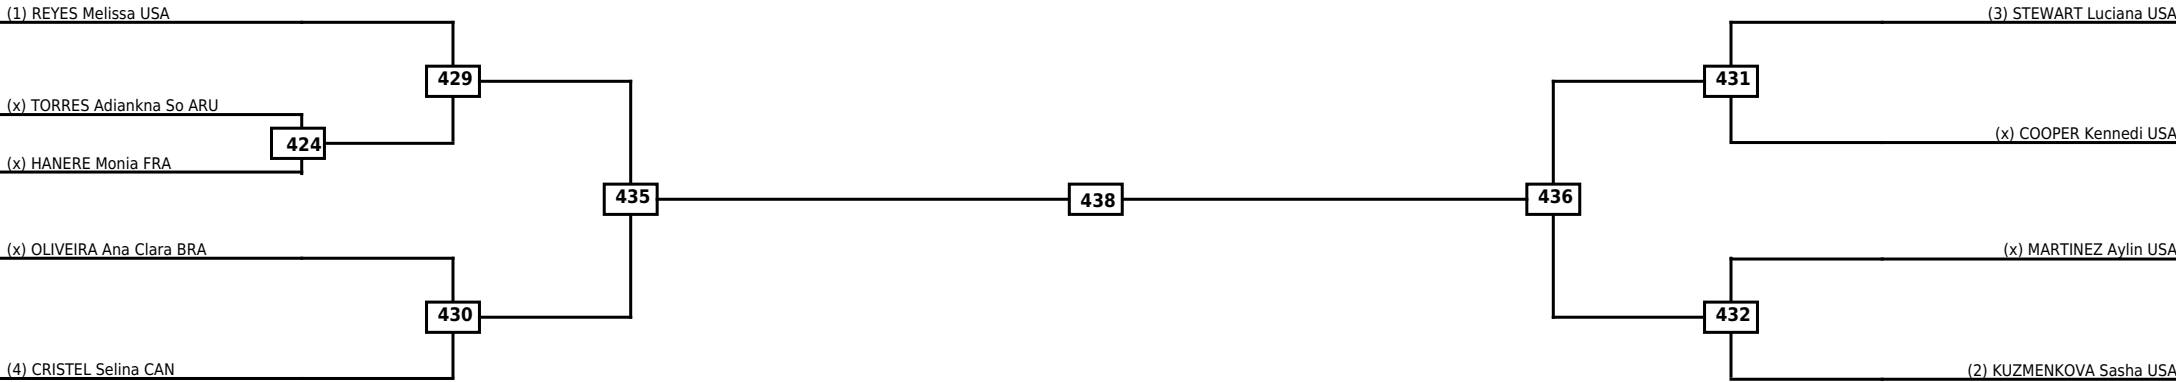

Round of 16	Quarterfinals	Semifinals	Final

Classification

LEGEND	RSC: Win by Referee stops contest	WDR: Win by Withdrawal	DQB: Win by Disqualification for Unsportsmanlike behavior
(x)Seed	PTF: Win by Final score	DSQ: Win by Disqualification	R: Round