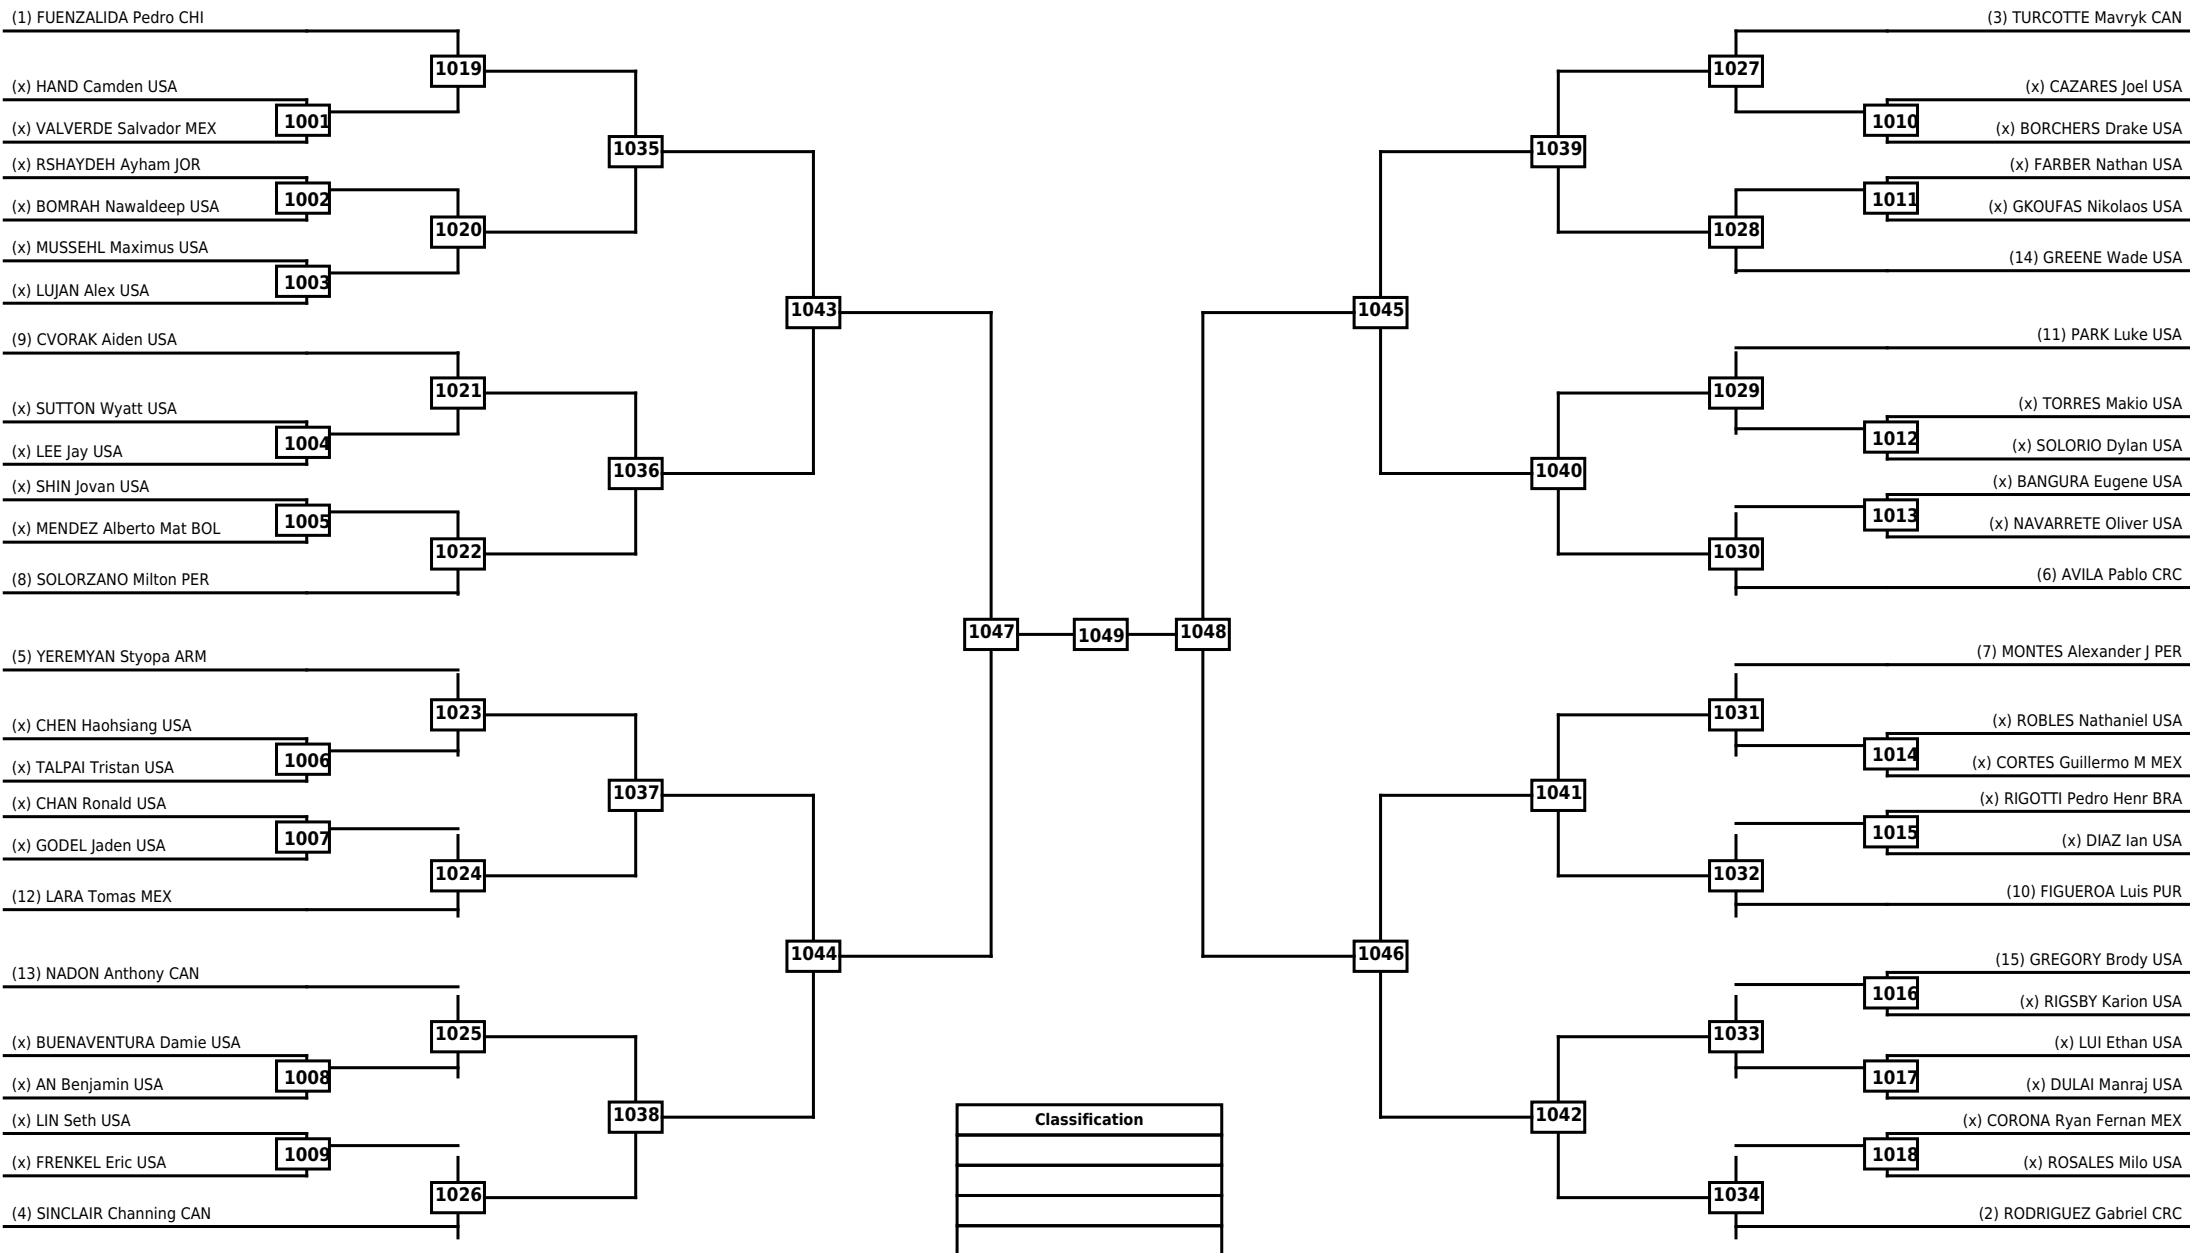

Round of 32
Round of 16
Quarterfinals
Semifinals
Final
Semifinals
Quarterfinals
Round of 16
Round of 32

Classification

LEGEND RSC: Win by Referee stops contest WDR: Win by Withdrawal DQB: Win by Disqualification for Unsportsmanlike behavior
 (x)Seed PTF: Win by Final score DSQ: Win by Disqualification R: Round

Round of 64 Round of 32 Round of 16 Quarterfinals Semifinals Final Semifinals Quarterfinals Round of 16 Round of 32 Round of 64

LEGEND RSC: Win by Referee stops contest WDR: Win by Withdrawal DQB: Win by Disqualification for Unsportsmanlike behavior
 (x)Seed PTF: Win by Final score DSQ: Win by Disqualification R: Round