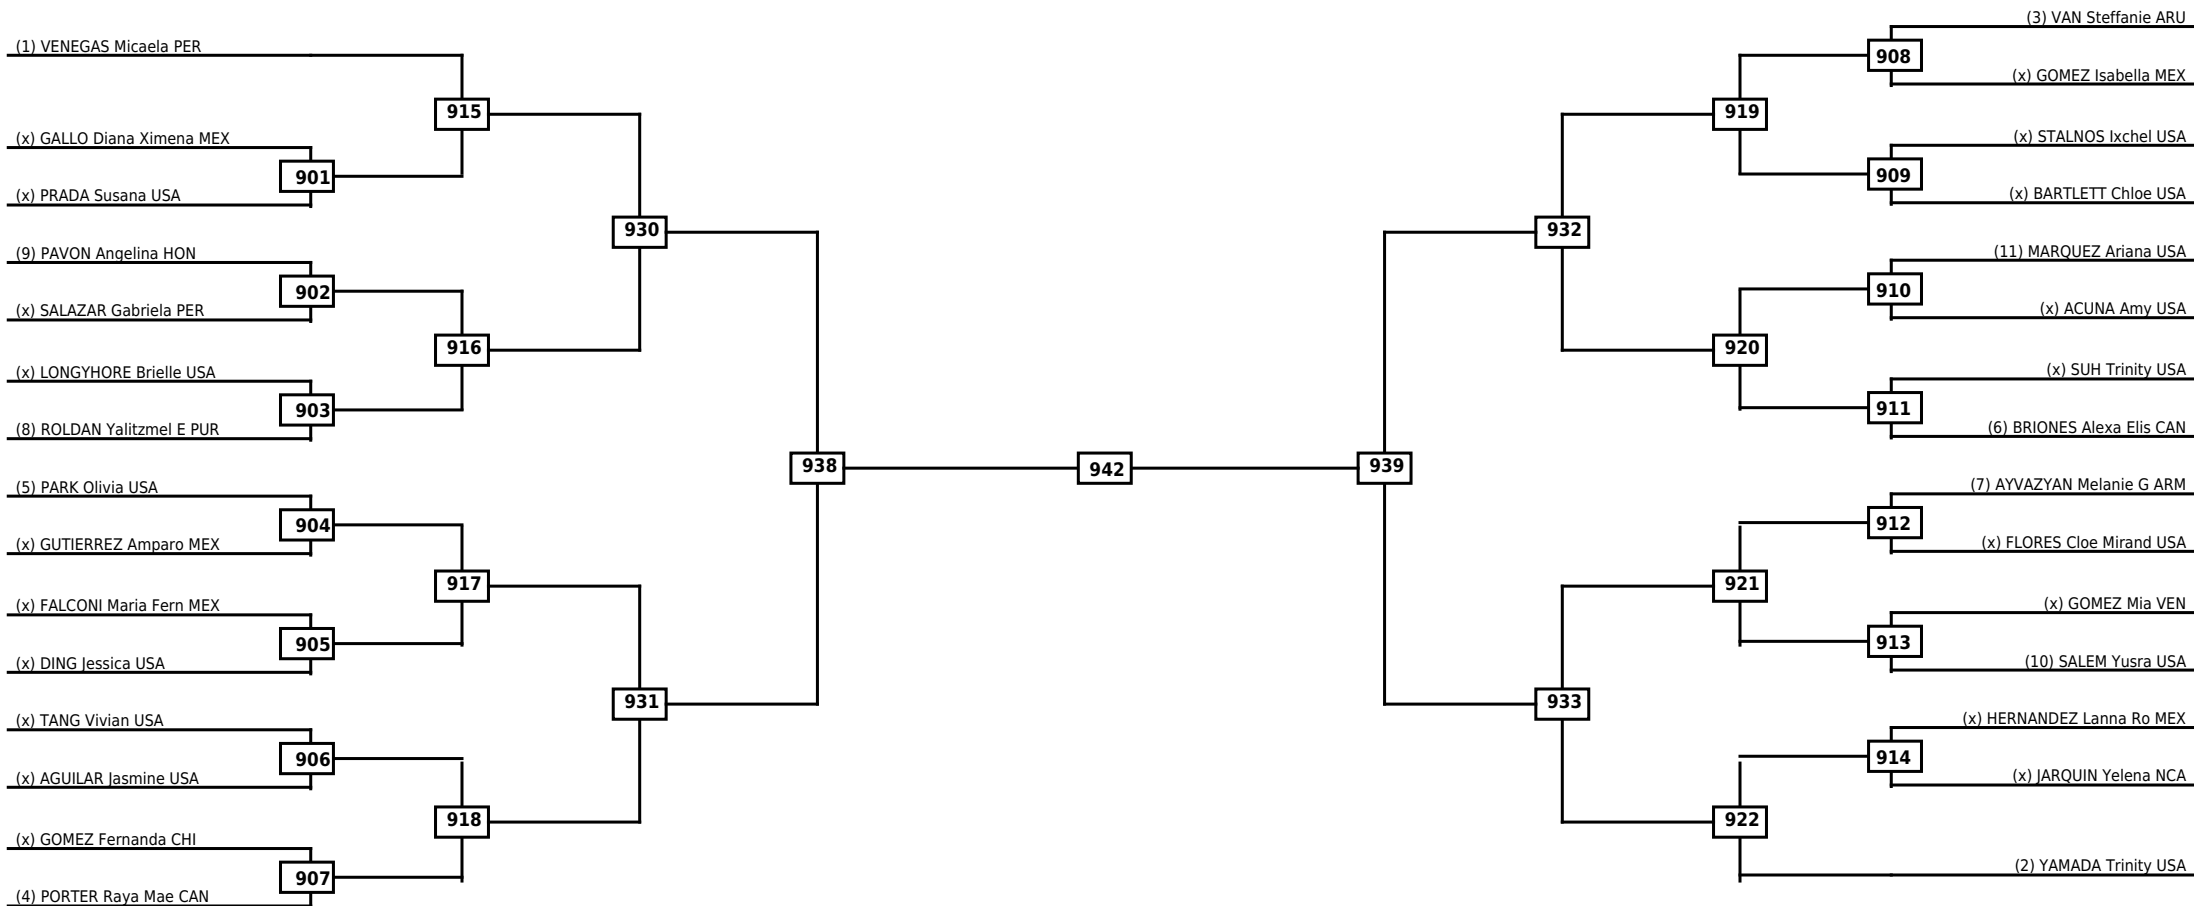

Round of 32 Round of 16 Quarterfinals Semifinals Final Semifinals Quarterfinals Round of 16 Round of 32

Classification

LEGEND RSC: Win by Referee stops contest WDR: Win by Withdrawal DQB: Win by Disqualification for Unsportsmanlike behavior
 (x)Seed PTF: Win by Final score DSQ: Win by Disqualification R: Round