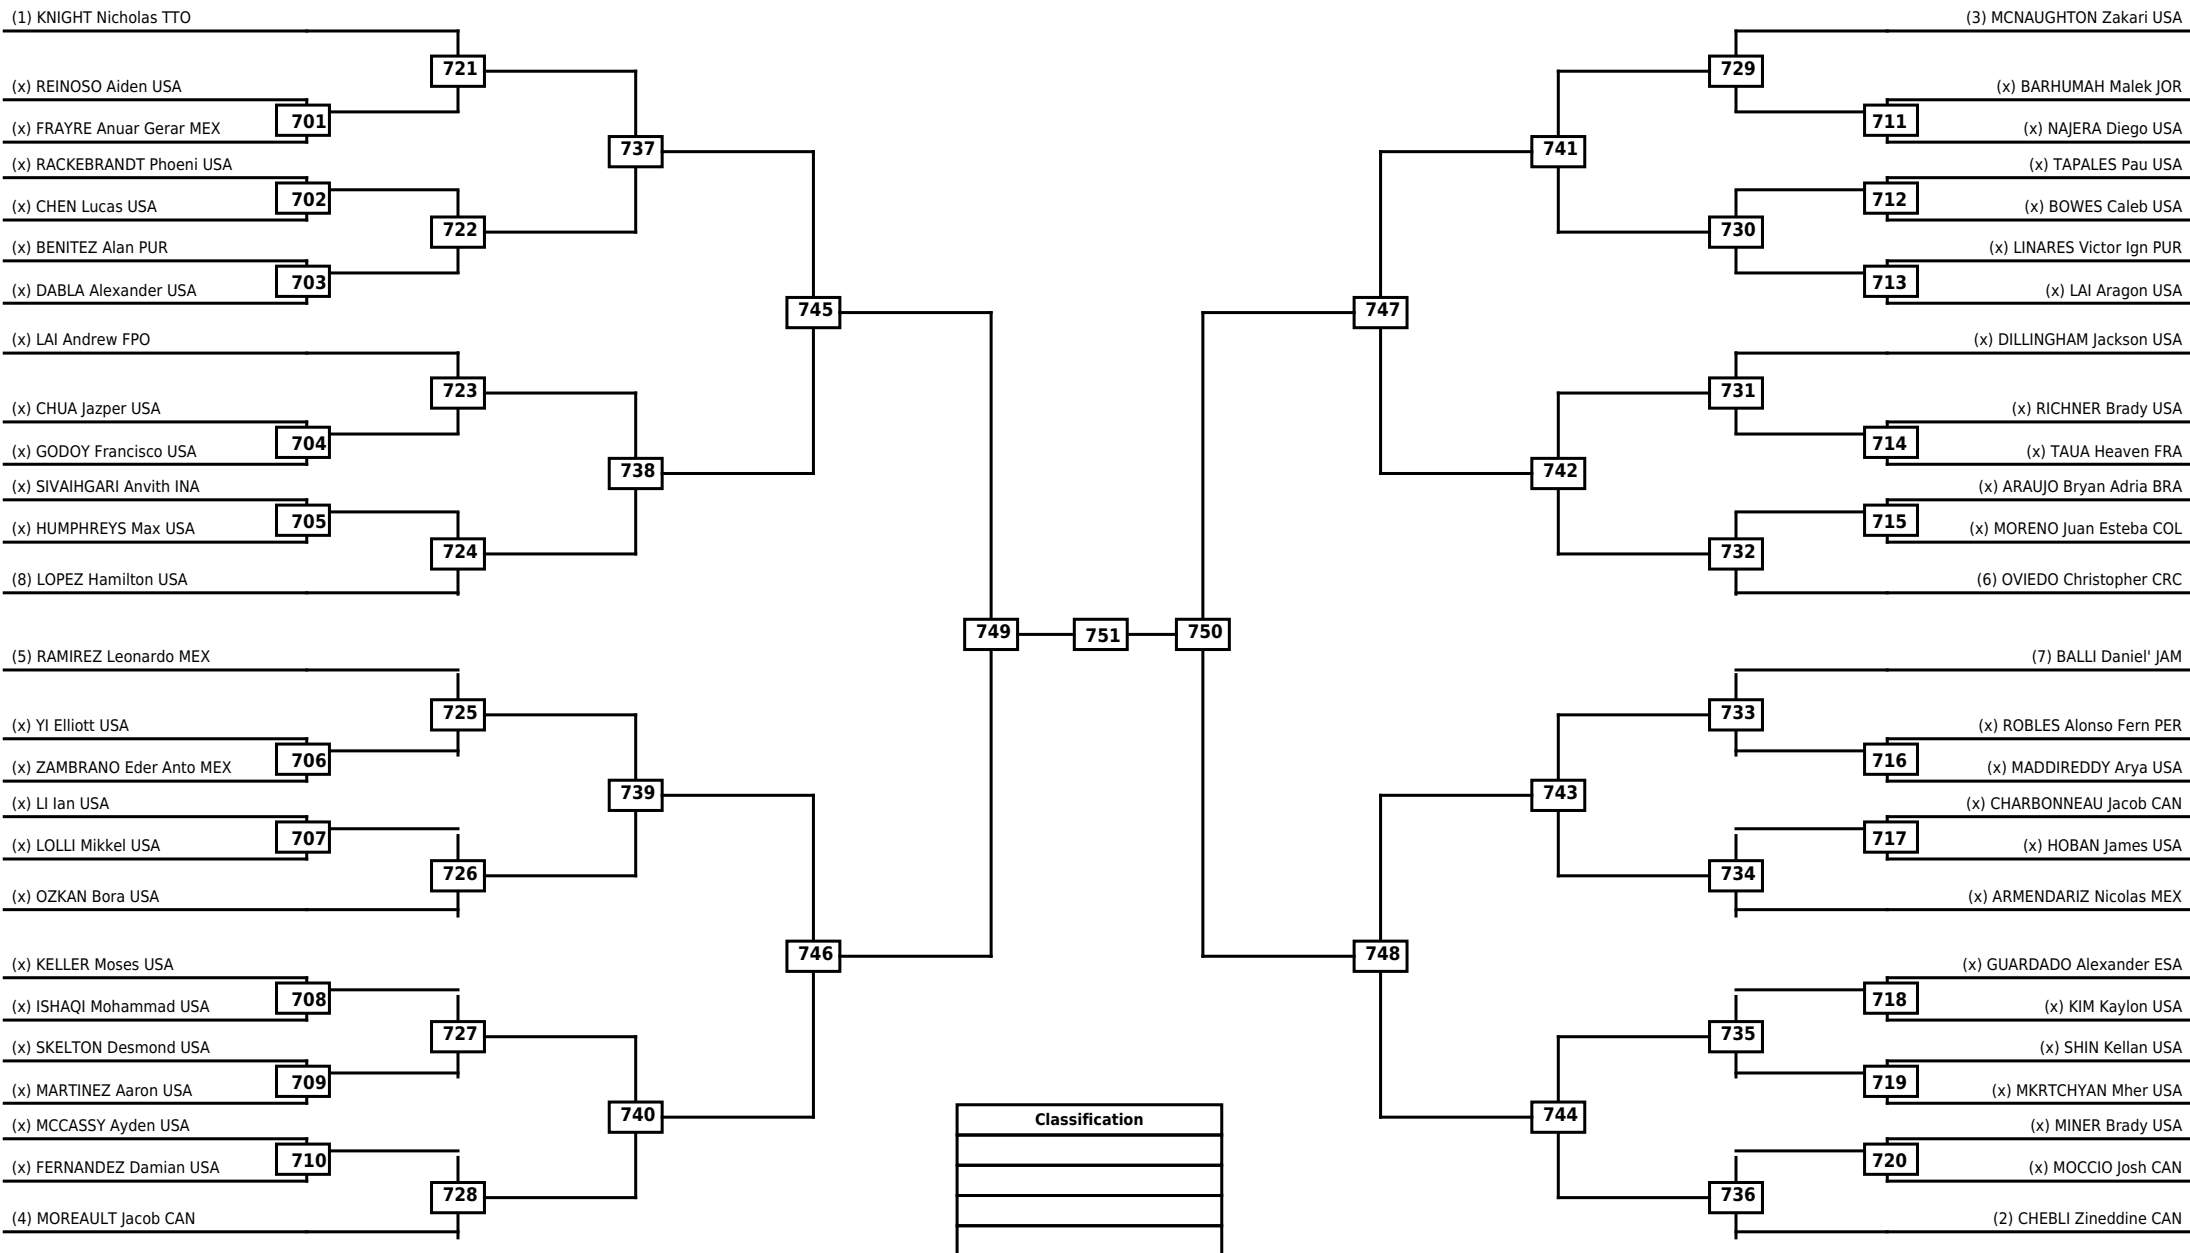

Round of 64 Round of 32 Round of 16 Quarterfinals Semifinals Final Semifinals Quarterfinals Round of 16 Round of 32 Round of 64

LEGEND RSC: Win by Referee stops contest WDR: Win by Withdrawal DQB: Win by Disqualification for Unsportsmanlike behavior
(x)Seed PTF: Win by Final score DSQ: Win by Disqualification R: Round