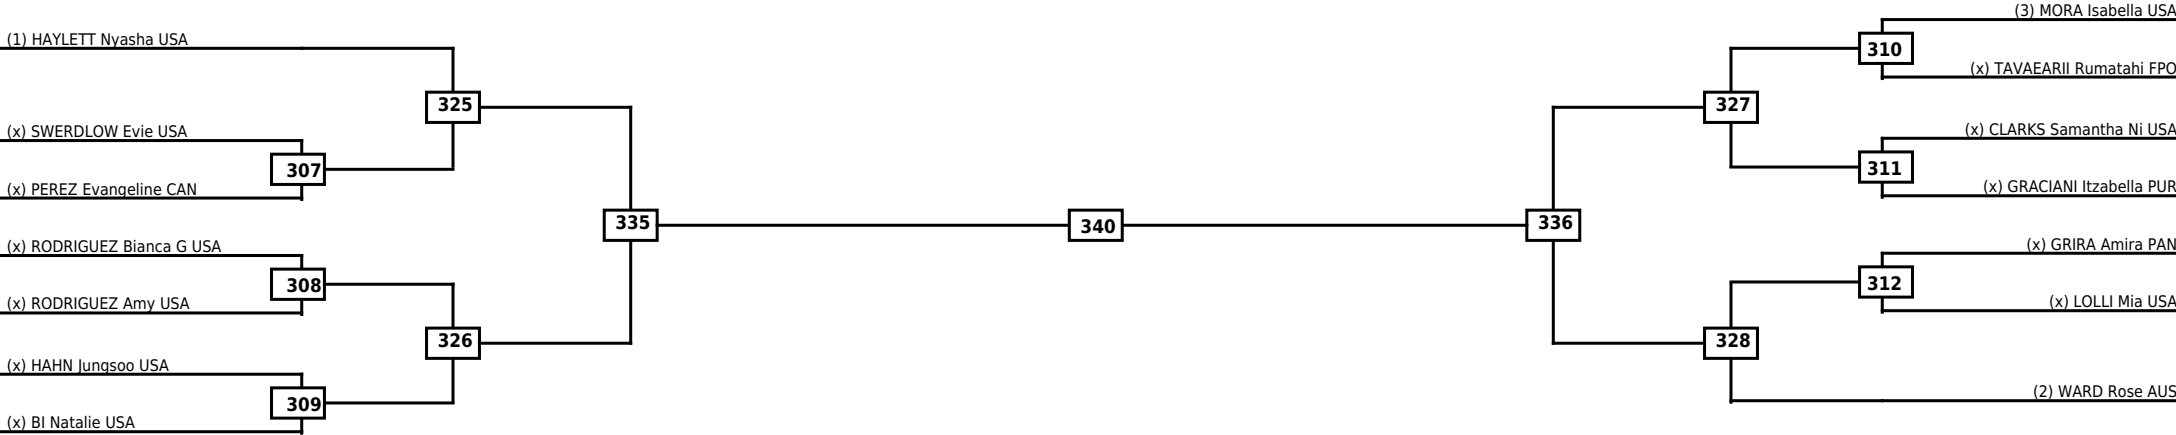

Round of 16	Quarterfinals	Semifinals	Final
-------------	---------------	------------	-------

Classification

LEGEND	RSC: Win by Referee stops contest	WDR: Win by Withdrawal	DQB: Win by Disqualification for Unsportsmanlike behavior
(x)Seed	PTF: Win by Final score	DSQ: Win by Disqualification	R: Round

Round of 16 Quarterfinals Semifinals

Final

Semifinals

Quarterfinals Round of 16

Classification

LEGEND RSC: Win by Referee stops contest WDR: Win by Withdrawal DQB: Win by Disqualification for Unsportsmanlike behavior
 (x)Seed PTF: Win by Final score DSQ: Win by Disqualification R: Round