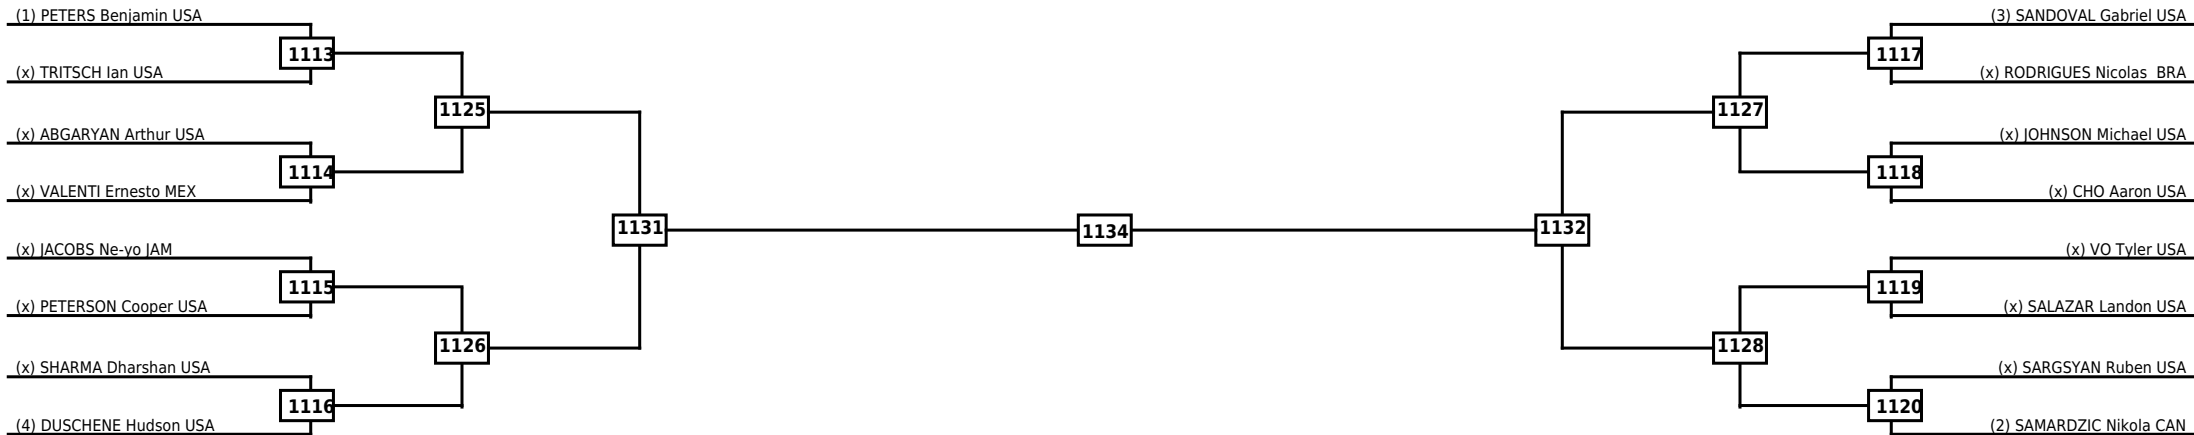

Quarterfinals	Semifinals	Final	Semifinals	Quarterfinals
---------------	------------	-------	------------	---------------

Classification

LEGEND	RSC: Win by Referee stops contest	WDR: Win by Withdrawal	DQB: Win by Disqualification for Unsportsmanlike behavior
(x)Seed	PTF: Win by Final score	DSQ: Win by Disqualification	R: Round

Round of 16 Quarterfinals Semifinals

Final

Semifinals

Quarterfinals Round of 16

Classification

LEGEND RSC: Win by Referee stops contest WDR: Win by Withdrawal DQB: Win by Disqualification for Unsportsmanlike behavior
 (x)Seed PTF: Win by Final score DSQ: Win by Disqualification R: Round

Round of 32
Round of 16
Quarterfinals
Semifinals
Final
Semifinals
Quarterfinals
Round of 16
Round of 32

Classification

LEGEND RSC: Win by Referee stops contest WDR: Win by Withdrawal DQB: Win by Disqualification for Unsportsmanlike behavior
 (x)Seed PTF: Win by Final score DSQ: Win by Disqualification R: Round