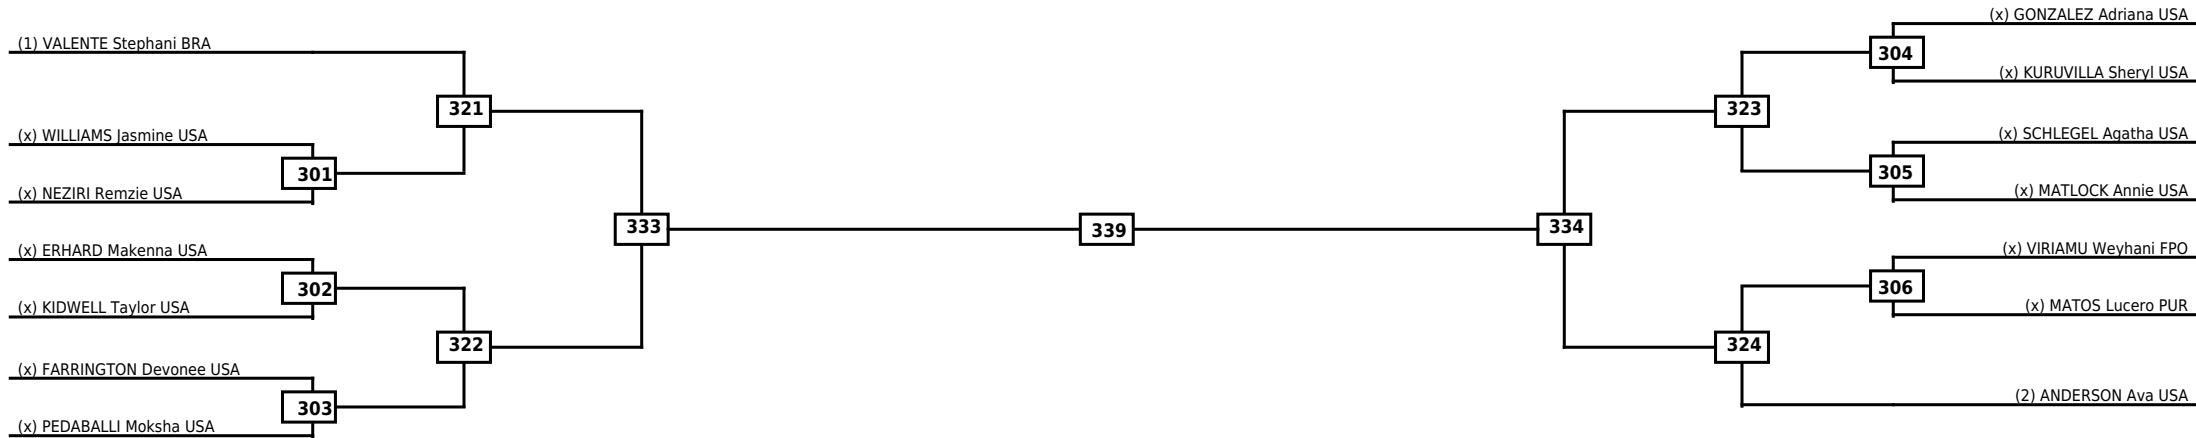

Round of 32 Round of 16 Quarterfinals Semifinals Final Semifinals Quarterfinals Round of 16 Round of 32

Classification

LEGEND RSC: Win by Referee stops contest WDR: Win by Withdrawal DQB: Win by Disqualification for Unsportsmanlike behavior
 (x)Seed PTF: Win by Final score DSQ: Win by Disqualification R: Round

Round of 16	Quarterfinals	Semifinals	Final
-------------	---------------	------------	-------

Classification

LEGEND	RSC: Win by Referee stops contest	WDR: Win by Withdrawal	DQB: Win by Disqualification for Unsportsmanlike behavior
(x)Seed	PTF: Win by Final score	DSQ: Win by Disqualification	R: Round

Round of 16 Quarterfinals Semifinals

Final

Semifinals

Quarterfinals Round of 16

Classification

LEGEND RSC: Win by Referee stops contest WDR: Win by Withdrawal DQB: Win by Disqualification for Unsportsmanlike behavior
 (x)Seed PTF: Win by Final score DSQ: Win by Disqualification R: Round