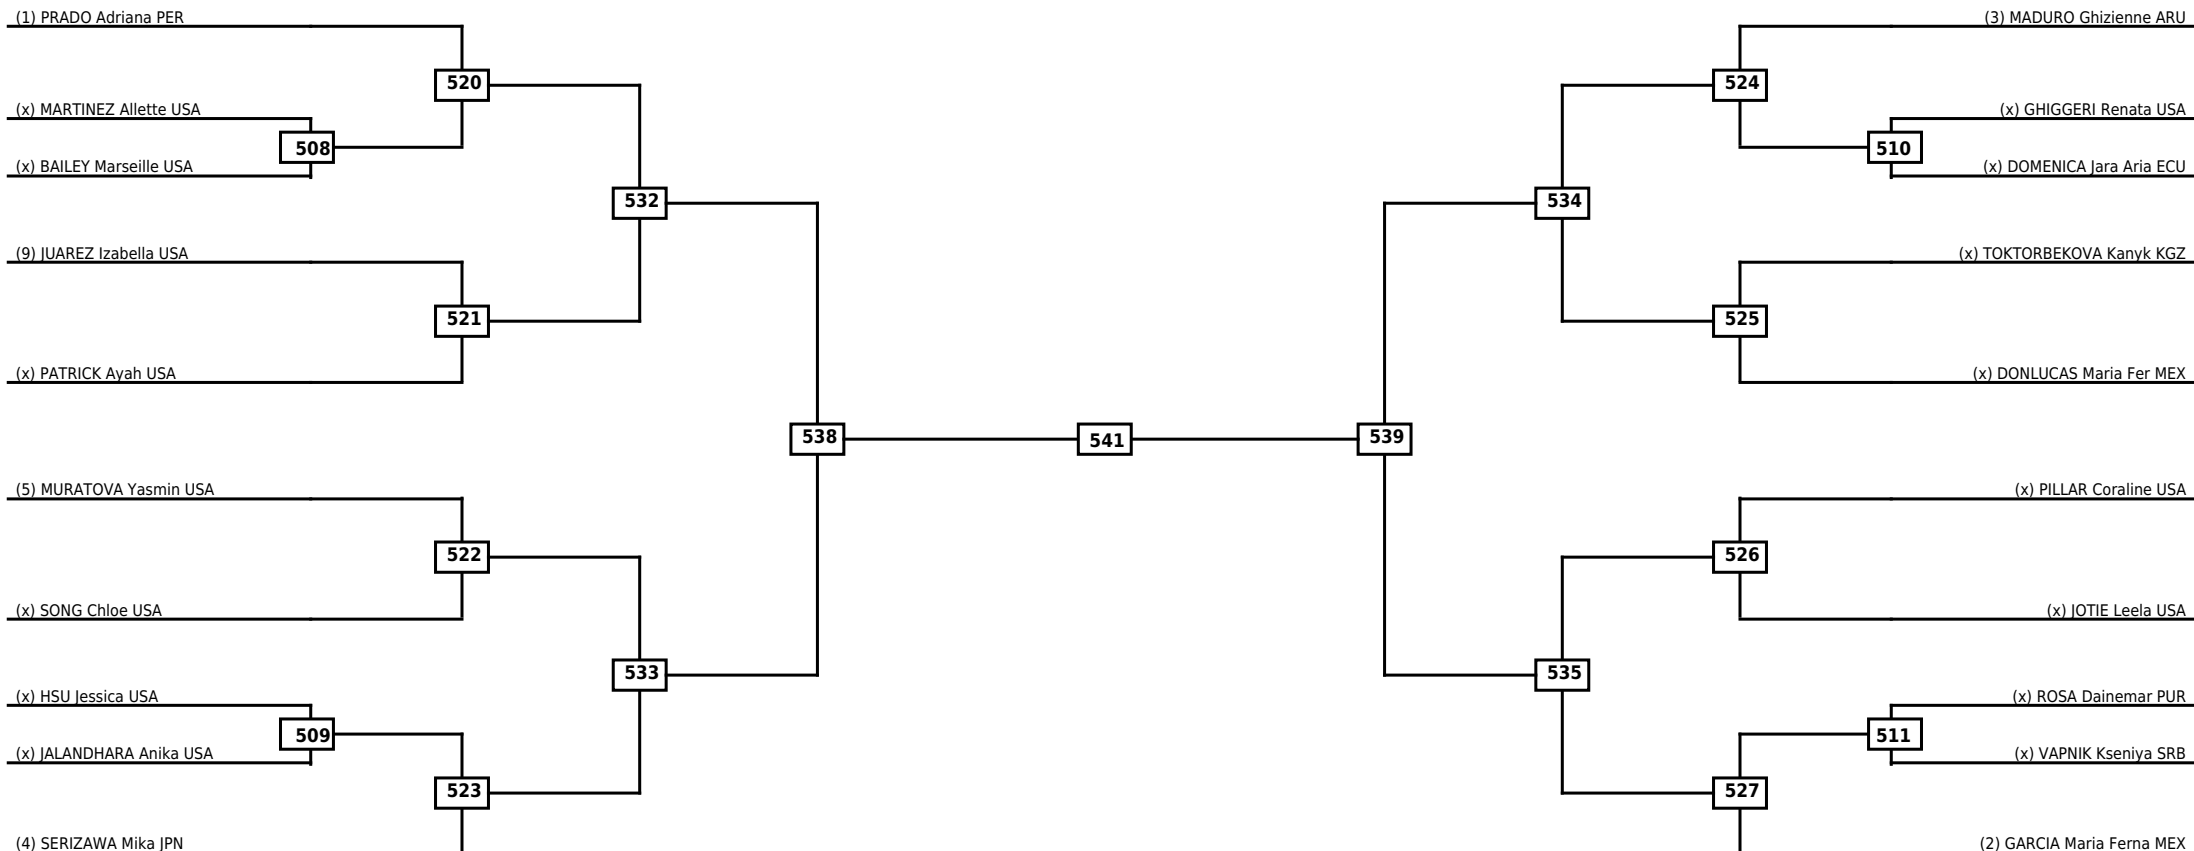

Round of 32 Round of 16 Quarterfinals Semifinals Final Semifinals Quarterfinals Round of 16 Round of 32

Classification

LEGEND RSC: Win by Referee stops contest WDR: Win by Withdrawal DQB: Win by Disqualification for Unsportsmanlike behavior
 (x)Seed PTF: Win by Final score DSQ: Win by Disqualification R: Round