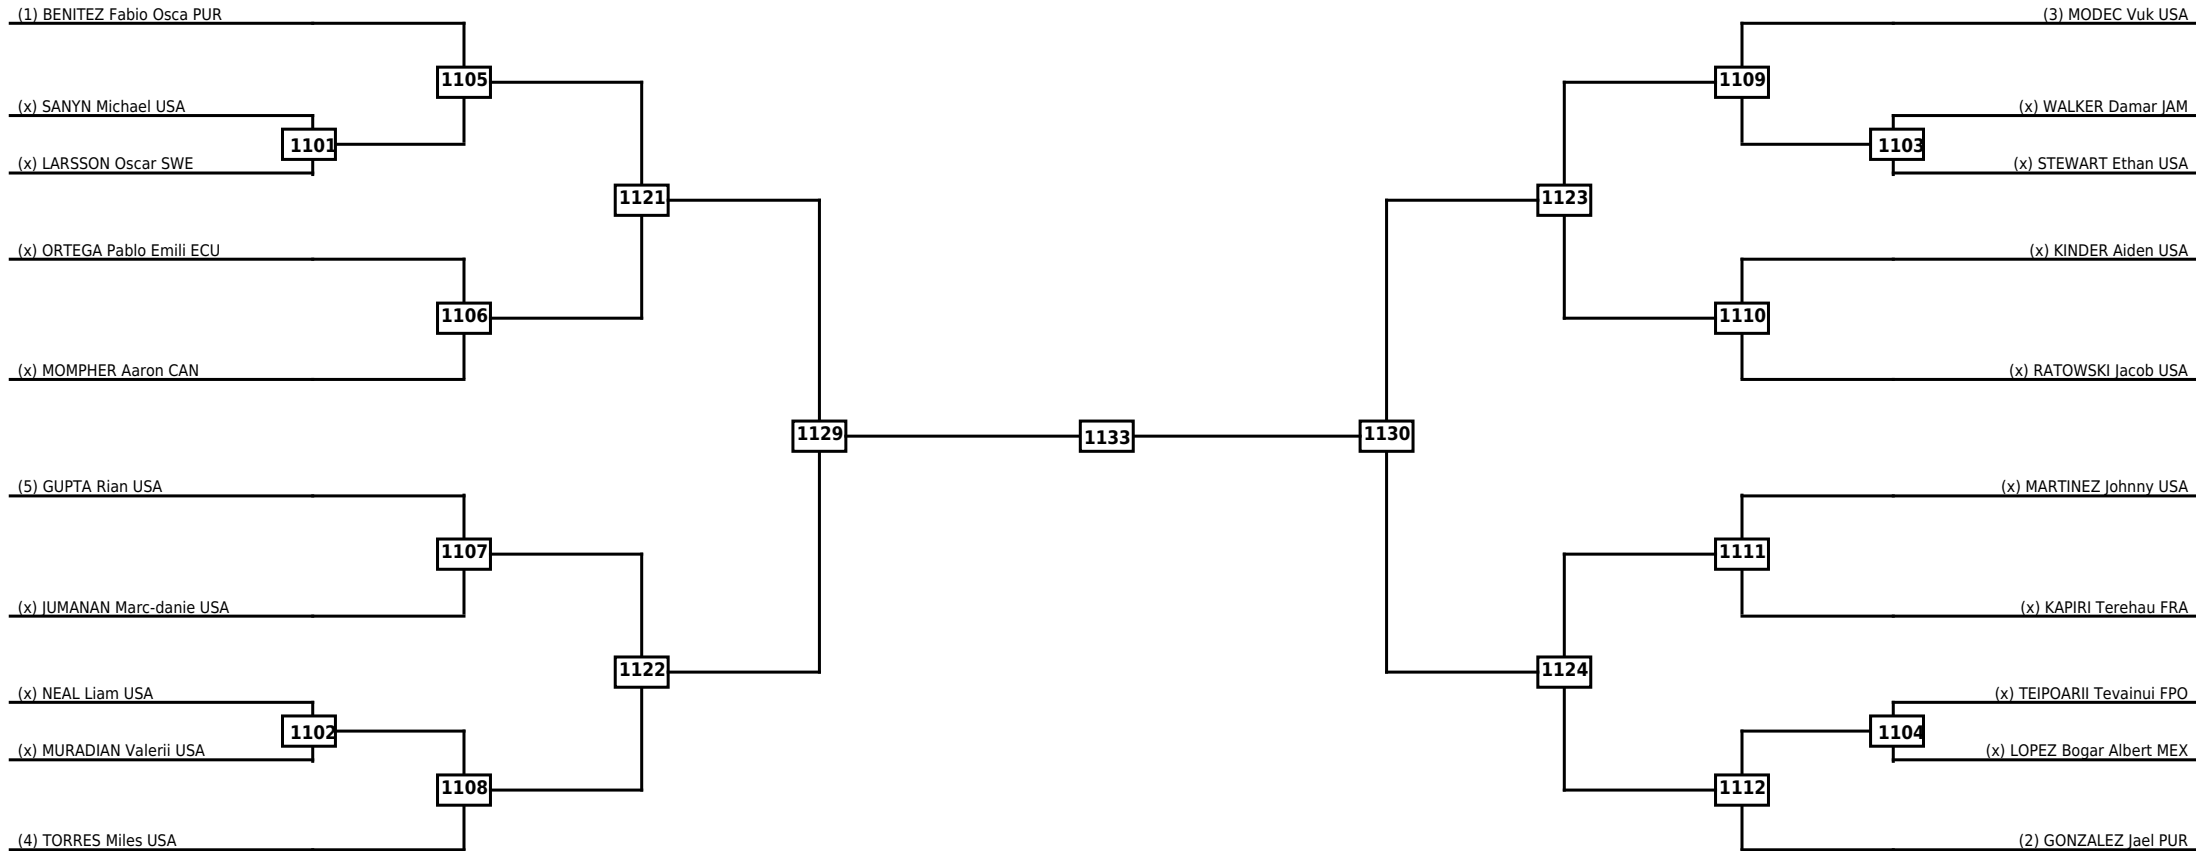

Round of 16 Quarterfinals Semifinals

Final

Semifinals

Quarterfinals Round of 16

Classification

LEGEND RSC: Win by Referee stops contest WDR: Win by Withdrawal DQB: Win by Disqualification for Unsportsmanlike behavior
 (x)Seed PTF: Win by Final score DSQ: Win by Disqualification R: Round

Round of 32
Round of 16
Quarterfinals
Semifinals
Final
Semifinals
Quarterfinals
Round of 16
Round of 32

Classification

LEGEND RSC: Win by Referee stops contest WDR: Win by Withdrawal DQB: Win by Disqualification for Unsportsmanlike behavior
 (x)Seed PTF: Win by Final score DSQ: Win by Disqualification R: Round

Round of 64 Round of 32 Round of 16 Quarterfinals Semifinals Final Semifinals Quarterfinals Round of 16 Round of 32 Round of 64

LEGEND RSC: Win by Referee stops contest WDR: Win by Withdrawal DQB: Win by Disqualification for Unsportsmanlike behavior
 (x)Seed PTF: Win by Final score DSQ: Win by Disqualification R: Round