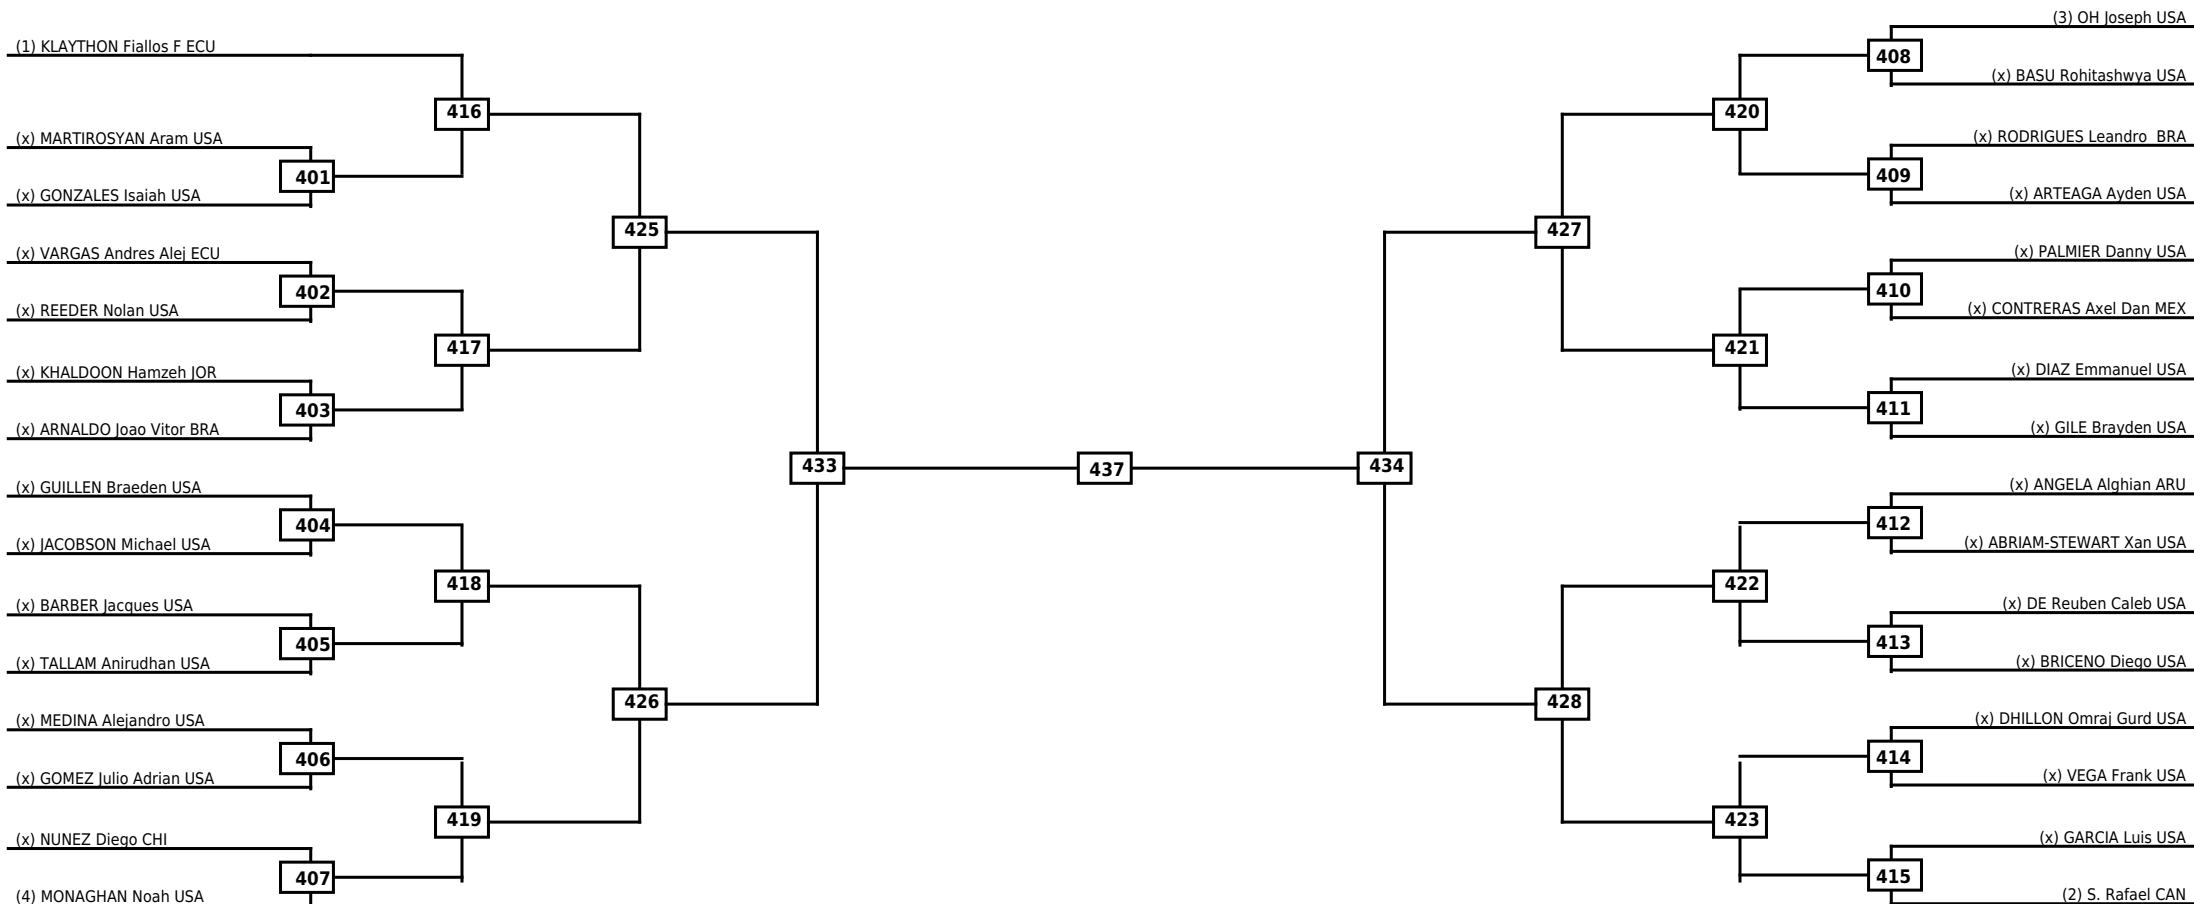

Round of 32   Round of 16   Quarterfinals   Semifinals   Final   Semifinals   Quarterfinals   Round of 16   Round of 32

Classification

LEGEND RSC: Win by Referee stops contest   WDR: Win by Withdrawal   DQB: Win by Disqualification for Unsportsmanlike behavior
(x)Seed   PTF: Win by Final score   DSQ: Win by Disqualification   R: Round