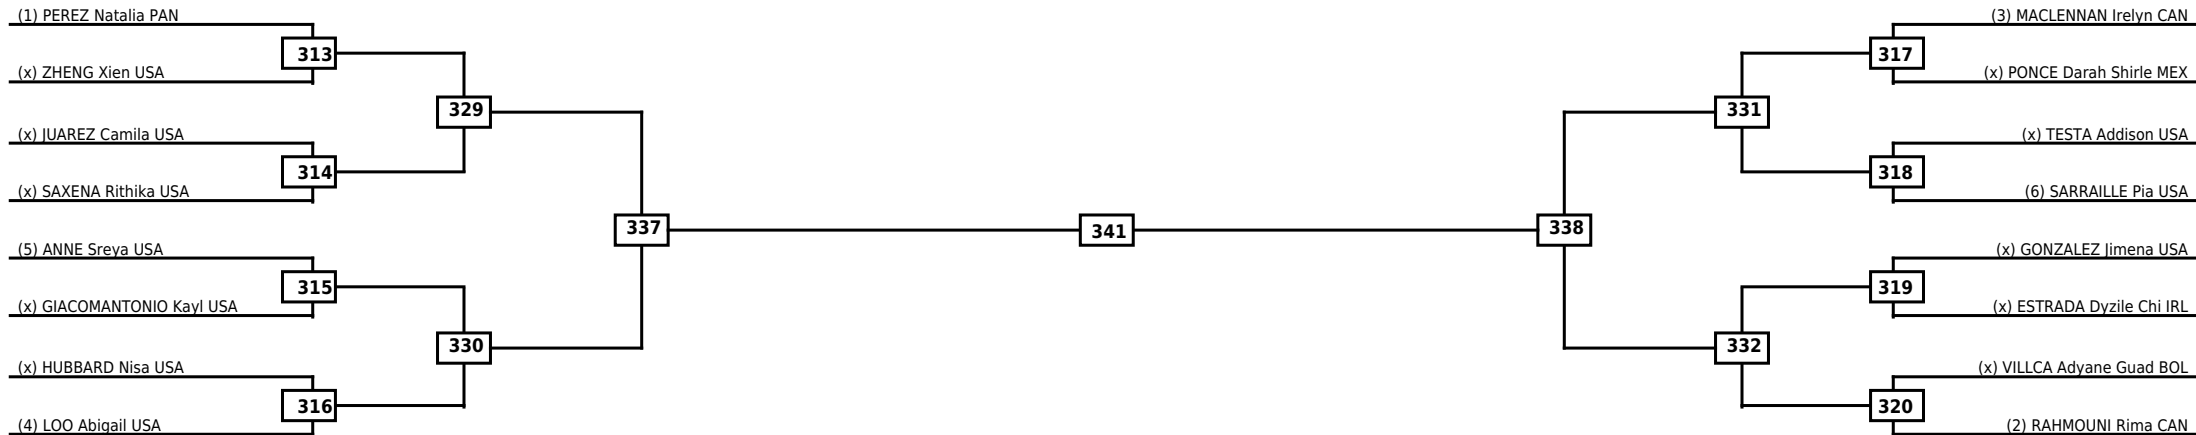

Round of 32 Round of 16 Quarterfinals Semifinals Final Semifinals Quarterfinals Round of 16 Round of 32

Classification

LEGEND RSC: Win by Referee stops contest WDR: Win by Withdrawal DQB: Win by Disqualification for Unsportsmanlike behavior
 (x)Seed PTF: Win by Final score DSQ: Win by Disqualification R: Round

Round of 16 Quarterfinals Semifinals

Final

Semifinals

Quarterfinals Round of 16

Classification

LEGEND RSC: Win by Referee stops contest WDR: Win by Withdrawal DQB: Win by Disqualification for Unsportsmanlike behavior
 (x)Seed PTF: Win by Final score DSQ: Win by Disqualification R: Round