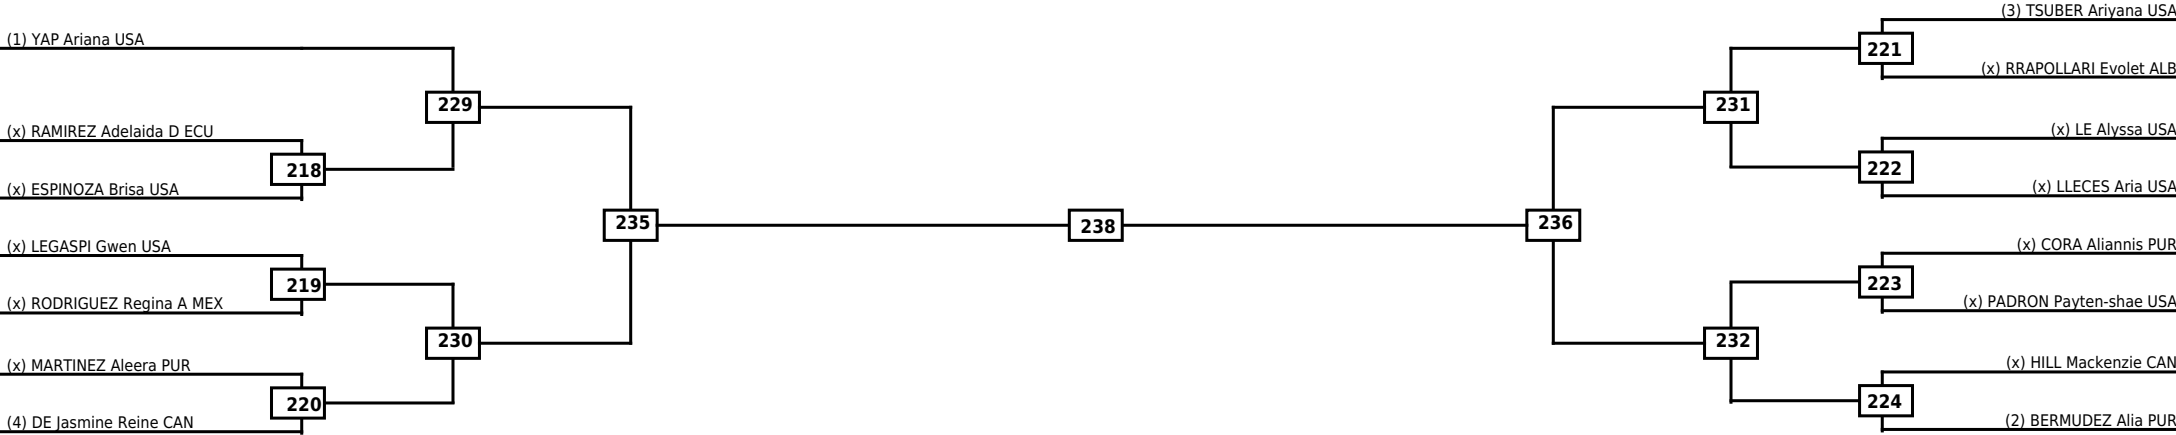

Round of 32 Round of 16 Quarterfinals Semifinals Final Semifinals Quarterfinals Round of 16 Round of 32

Classification

LEGEND RSC: Win by Referee stops contest WDR: Win by Withdrawal DQB: Win by Disqualification for Unsportsmanlike behavior
 (x)Seed PTF: Win by Final score DSQ: Win by Disqualification R: Round

Round of 16 Quarterfinals Semifinals

Final

Semifinals

Quarterfinals Round of 16

Classification

LEGEND RSC: Win by Referee stops contest WDR: Win by Withdrawal DQB: Win by Disqualification for Unsportsmanlike behavior
 (x)Seed PTF: Win by Final score DSQ: Win by Disqualification R: Round

Round of 16	Quarterfinals	Semifinals	Final
-------------	---------------	------------	-------

Classification

LEGEND	RSC: Win by Referee stops contest	WDR: Win by Withdrawal	DQB: Win by Disqualification for Unsportsmanlike behavior
(x)Seed	PTF: Win by Final score	DSQ: Win by Disqualification	R: Round