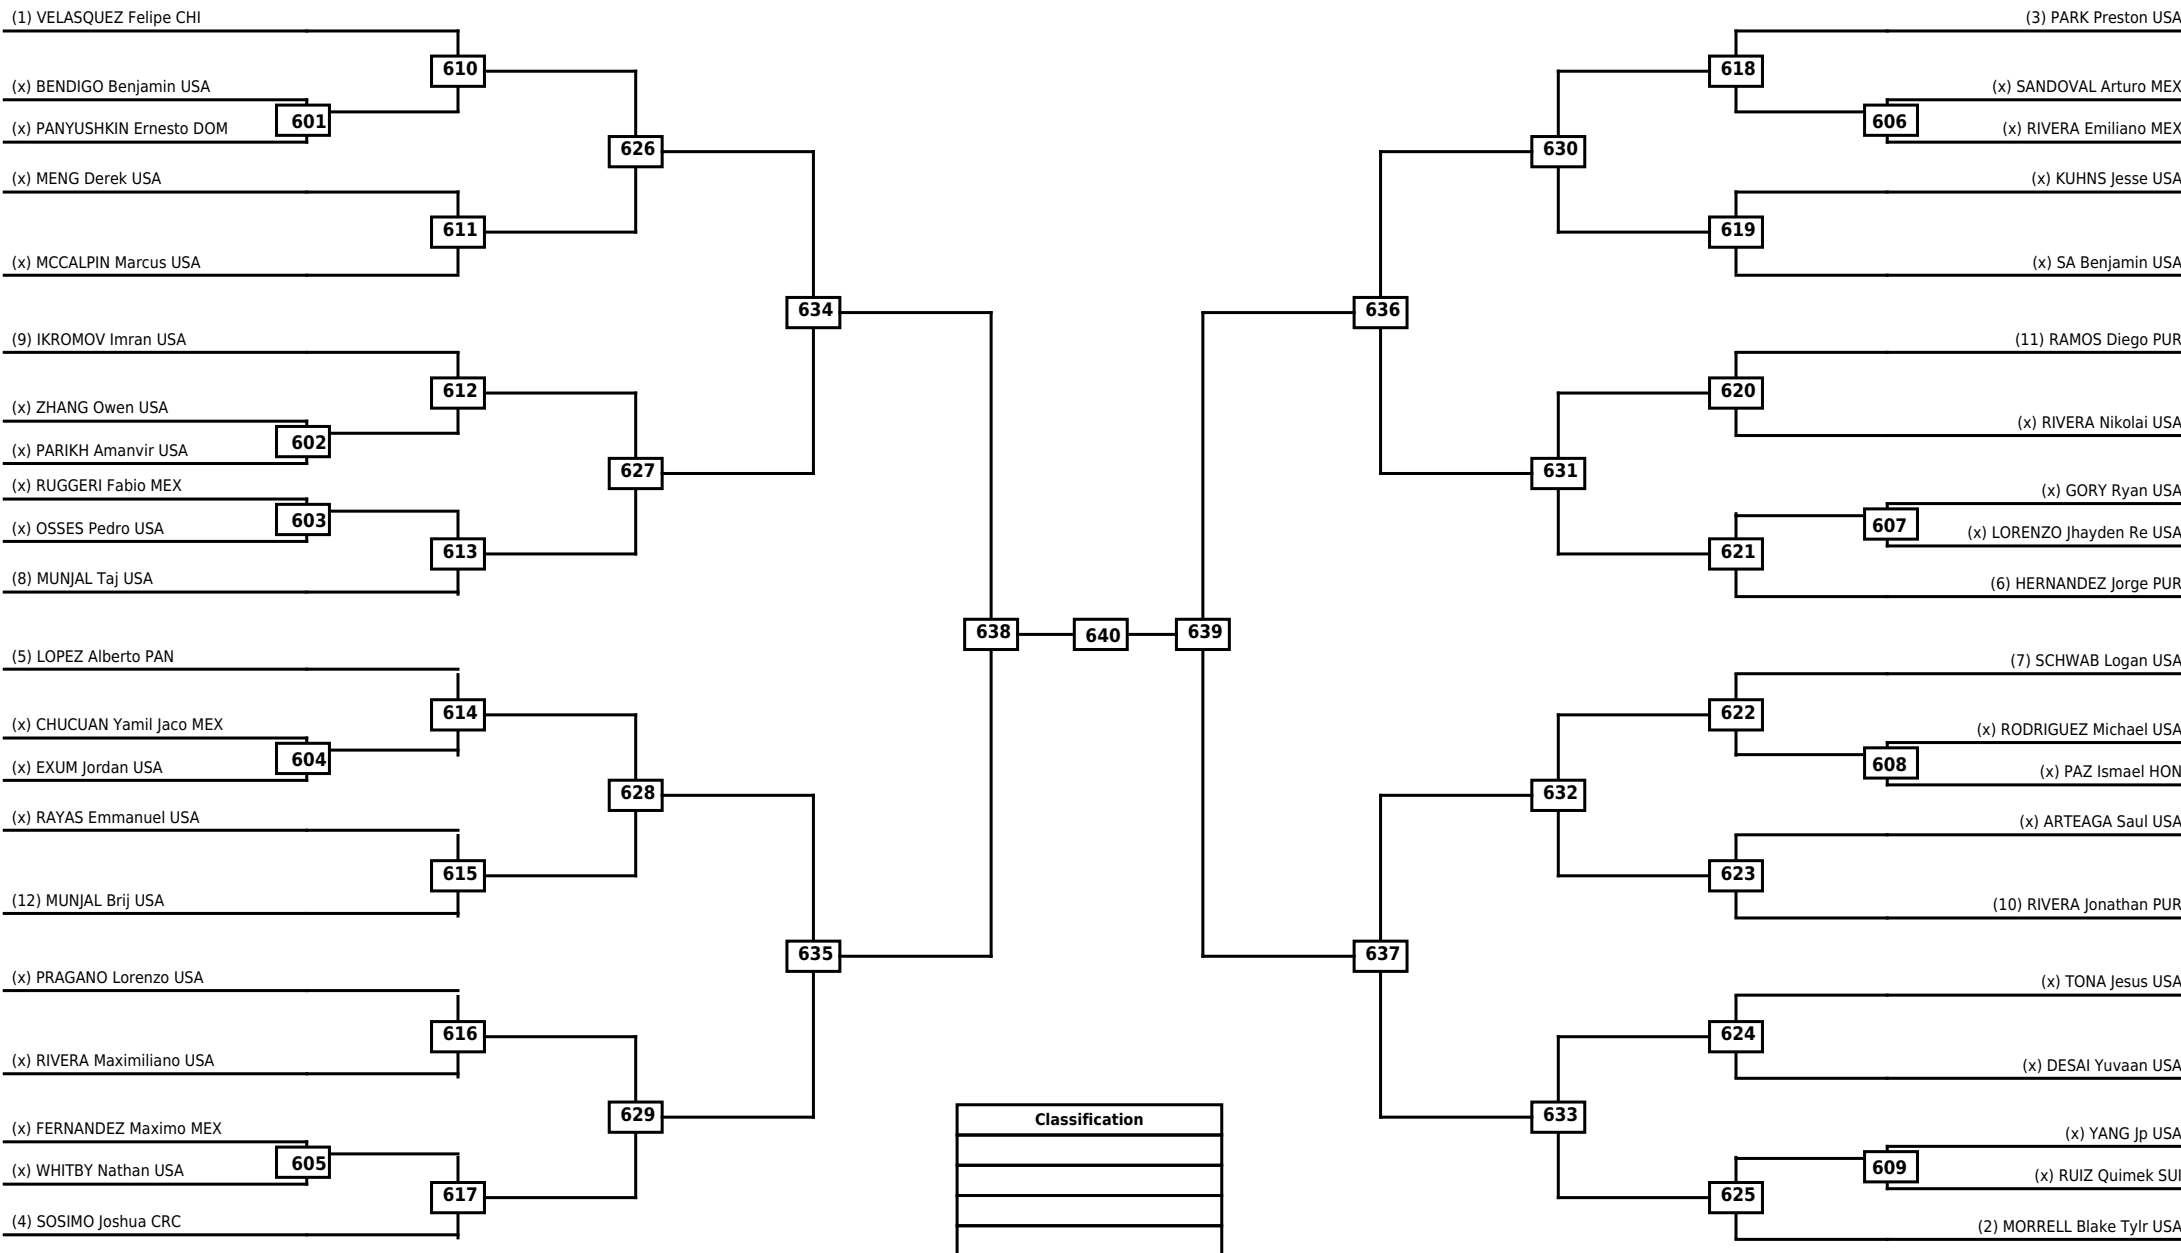

Round of 64   Round of 32   Round of 16   Quarterfinals   Semifinals   Final   Semifinals   Quarterfinals   Round of 16   Round of 32   Round of 64

LEGEND RSC: Win by Referee stops contest   WDR: Win by Withdrawal   DQB: Win by Disqualification for Unsportsmanlike behavior
(x)Seed   PTF: Win by Final score   DSQ: Win by Disqualification   R: Round