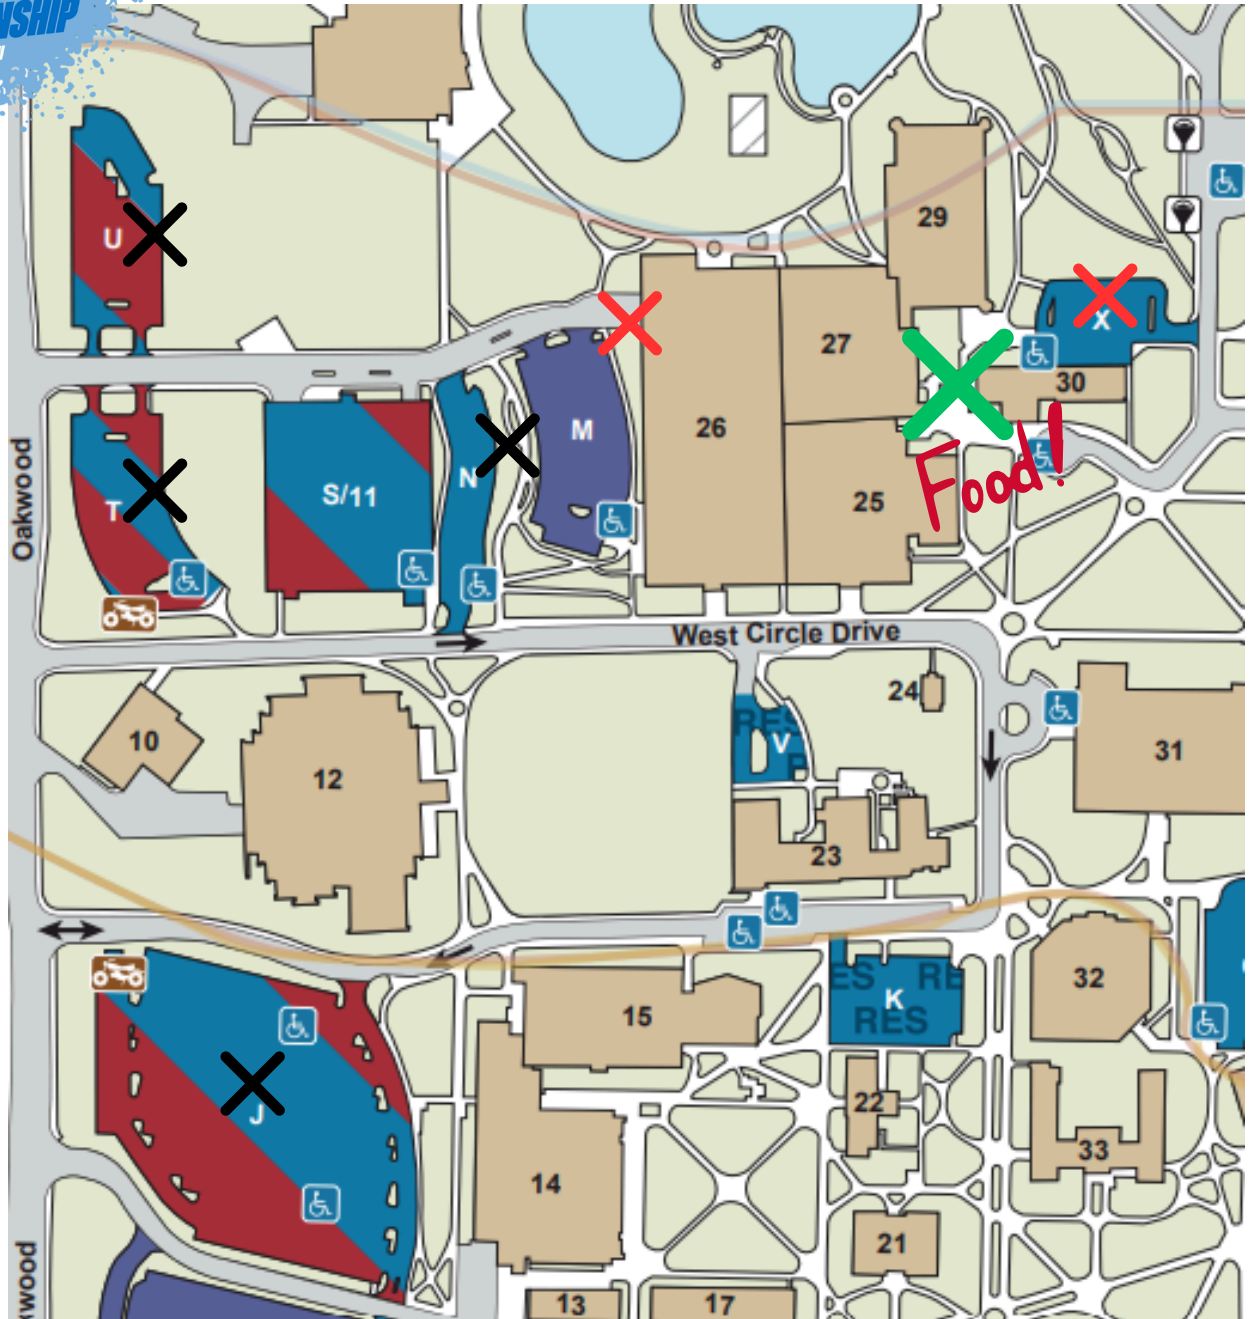

JUNIOR OLYMPIC CHAMPIONSHIP

PARKING & EVENT INFORMATION

Lot M - Bowen Guest Lot:
Parking in this lot is pay by
the hour. Cost to park is
\$2.25/hour

Park Now

Snap to Park 

EMU Event Parking
Ypsilanti, MI

Text to Park Locations are below. Text code MI0007 to number 53242. Event Parking fee is \$15.00 plus applicable fees. You may also scan one our Event Text to Park signs displayed at each parking location (see above QR Code).

- Lot N - Bowen Staff Lot
- Lot T - Oakwood Lot
- Lot U - Pine Grove Lot
- Lot J - Science Complex Lot

[More Information visit:](#)

<https://www.emich.edu/parking/index.php>

Lot X is RESERVED for event staff & handicap parking.

JUNIOR OLYMPIC CHAMPIONSHIP

PARKING & EVENT INFORMATION

✗ Event Parking

✗ Facility Entrance

✗ DO NOT use this facility entrance or parking lot.

Food! Food Trucks will be located here