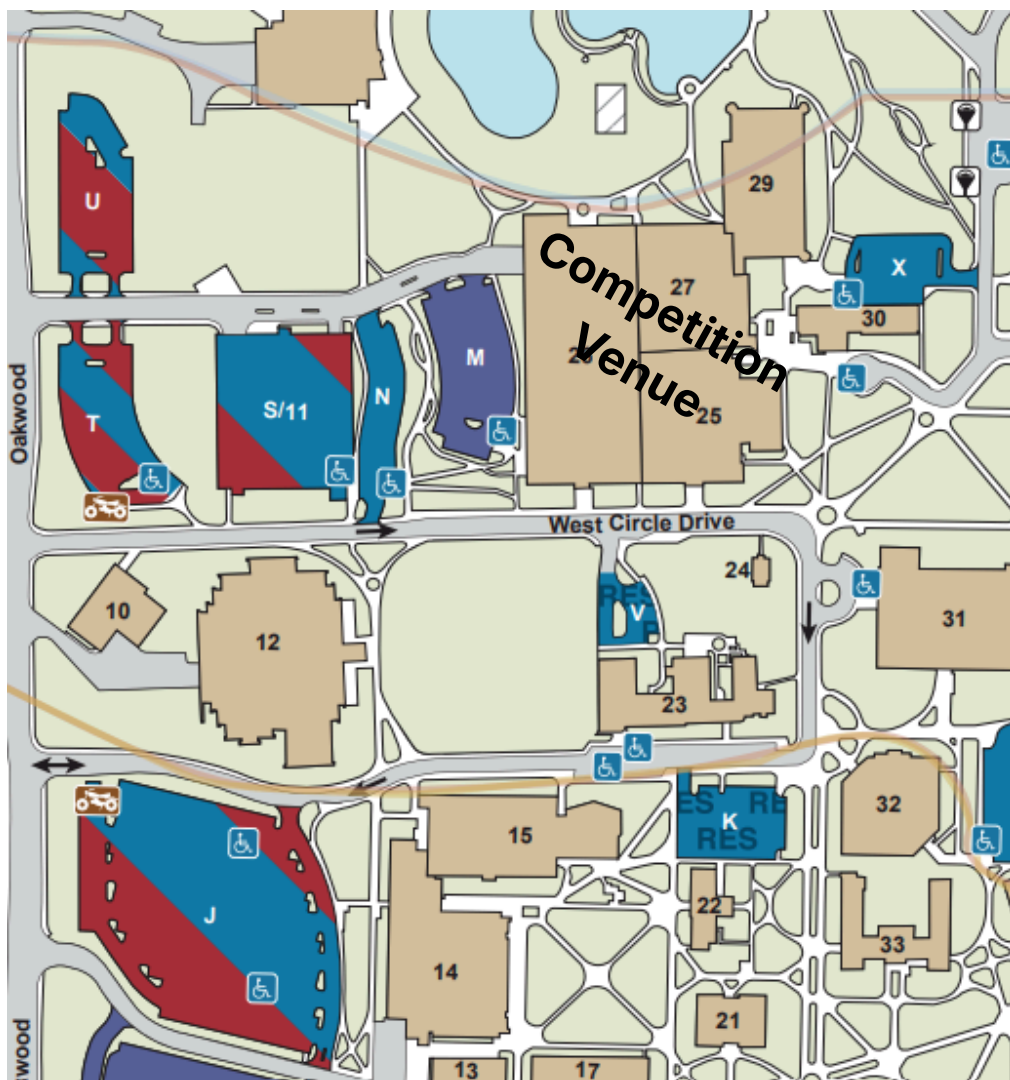

JUNIOR OLYMPIC CHAMPIONSHIP

PARKING & EVENT INFORMATION

Lot M - Bowen Guest Lot:
Parking in this lot is pay by
the hour. Cost to park is
\$2.25/hour

Park Now

Snap to Park 

EMU Event Parking
Ypsilanti, MI

Text to Park Locations are below. Text code MI0007 to number 53242. Event Parking fee is \$15.00 plus applicable fees. You may also scan one our Event Text to Park signs displayed at each parking location (see above QR Code).

- Lot N - Bowen Staff Lot
- Lot T - Oakwood Lot
- Lot U - Pine Grove Lot
- Lot J - Science Complex Lot

[More Information visit:](#)

<https://www.emich.edu/parking/index.php>

Lot X is RESERVED for event staff & handicap parking.

JUNIOR OLYMPIC CHAMPIONSHIP

PARKING & EVENT INFORMATION

✗ Event Parking

✗ Facility Entrance

✗ DO NOT use this facility entrance or parking lot.

Food! Food Trucks will be located here