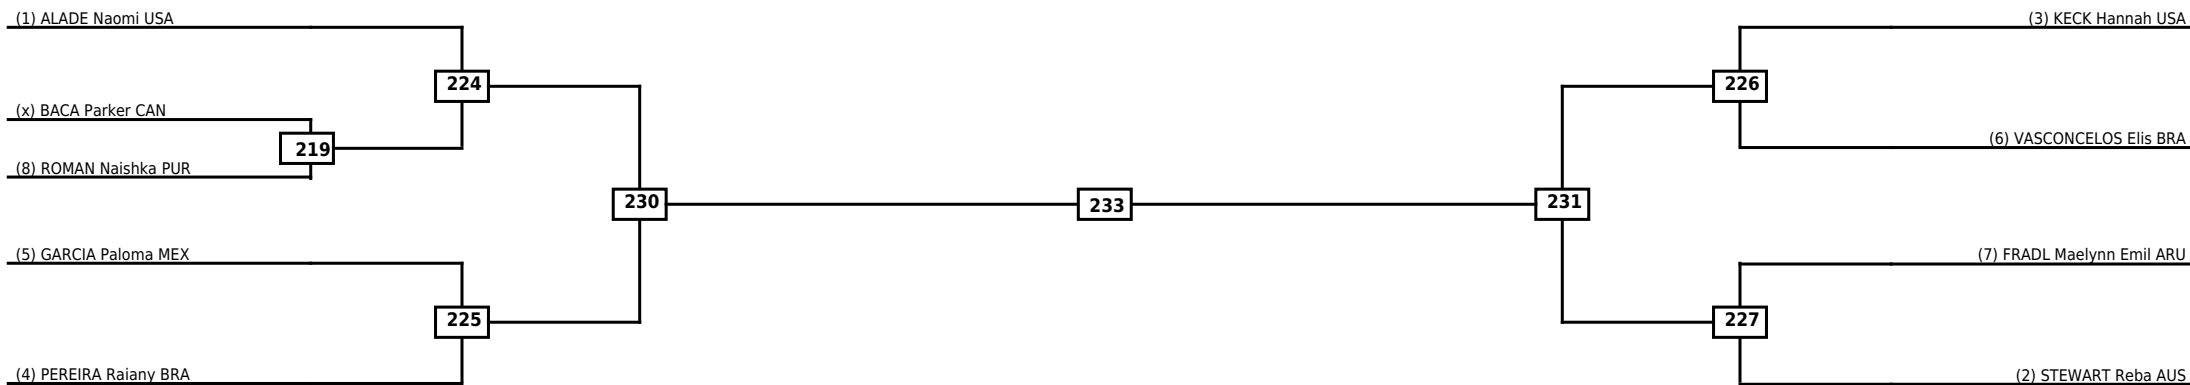

**Round of 64   Round of 32   Round of 16   Quarterfinals   Semifinals   Final   Semifinals   Quarterfinals   Round of 16   Round of 32   Round of 64**

LEGEND   RSC: Win by Referee stops contest   WDR: Win by Withdrawal   DQB: Win by Disqualification for Unsportsmanlike behavior  
 (x)Seed   PTF: Win by Final score   DSQ: Win by Disqualification   R: Round

**Round of 32   Round of 16   Quarterfinals   Semifinals   Final   Semifinals   Quarterfinals   Round of 16   Round of 32**

Classification
1
2
3
3

**LEGEND**   RSC: Win by Referee stops contest   WDR: Win by Withdrawal   DQB: Win by Disqualification for Unsportsmanlike behavior  
 (x)Seed   PTF: Win by Final score   DSQ: Win by Disqualification   R: Round

Round of 16	Quarterfinals	Semifinals	Final
-------------	---------------	------------	-------

Classification
1
2
3
3

LEGEND	RSC: Win by Referee stops contest	WDR: Win by Withdrawal	DQB: Win by Disqualification for Unsportsmanlike behavior
(x)Seed	PTF: Win by Final score	DSQ: Win by Disqualification	R: Round