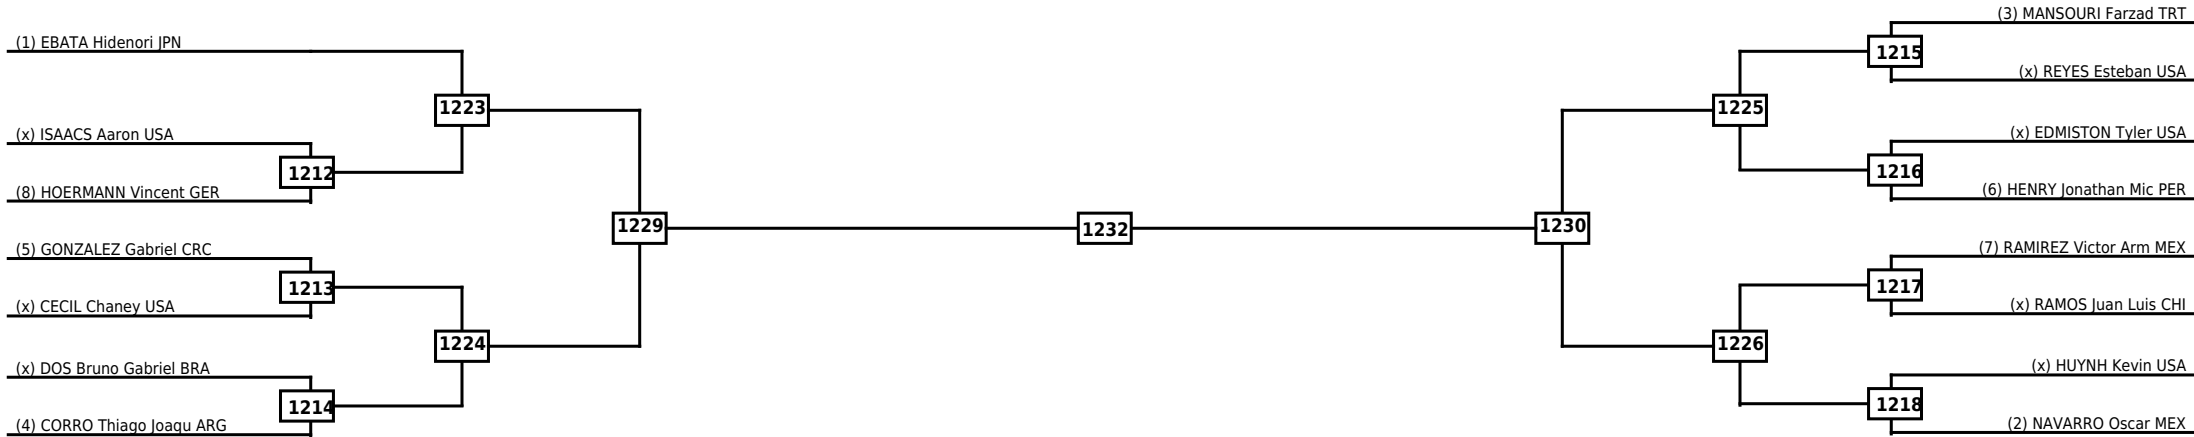

Round of 16	Quarterfinals	Semifinals	Final
-------------	---------------	------------	-------

Classification
1
2
3
3

LEGEND	RSC: Win by Referee stops contest	WDR: Win by Withdrawal	DQB: Win by Disqualification for Unsportsmanlike behavior
(x)Seed	PTF: Win by Final score	DSQ: Win by Disqualification	R: Round

Round of 16
Quarterfinals
Semifinals
Final
Semifinals
Quarterfinals
Round of 16

Classification
1
2
3
3

LEGEND RSC: Win by Referee stops contest WDR: Win by Withdrawal DQB: Win by Disqualification for Unsportsmanlike behavior  
 (x)Seed PTF: Win by Final score DSQ: Win by Disqualification R: Round

**Round of 64   Round of 32   Round of 16   Quarterfinals   Semifinals   Final   Semifinals   Quarterfinals   Round of 16   Round of 32   Round of 64**

LEGEND RSC: Win by Referee stops contest   WDR: Win by Withdrawal   DQB: Win by Disqualification for Unsportsmanlike behavior  
(x)Seed   PTF: Win by Final score   DSQ: Win by Disqualification   R: Round