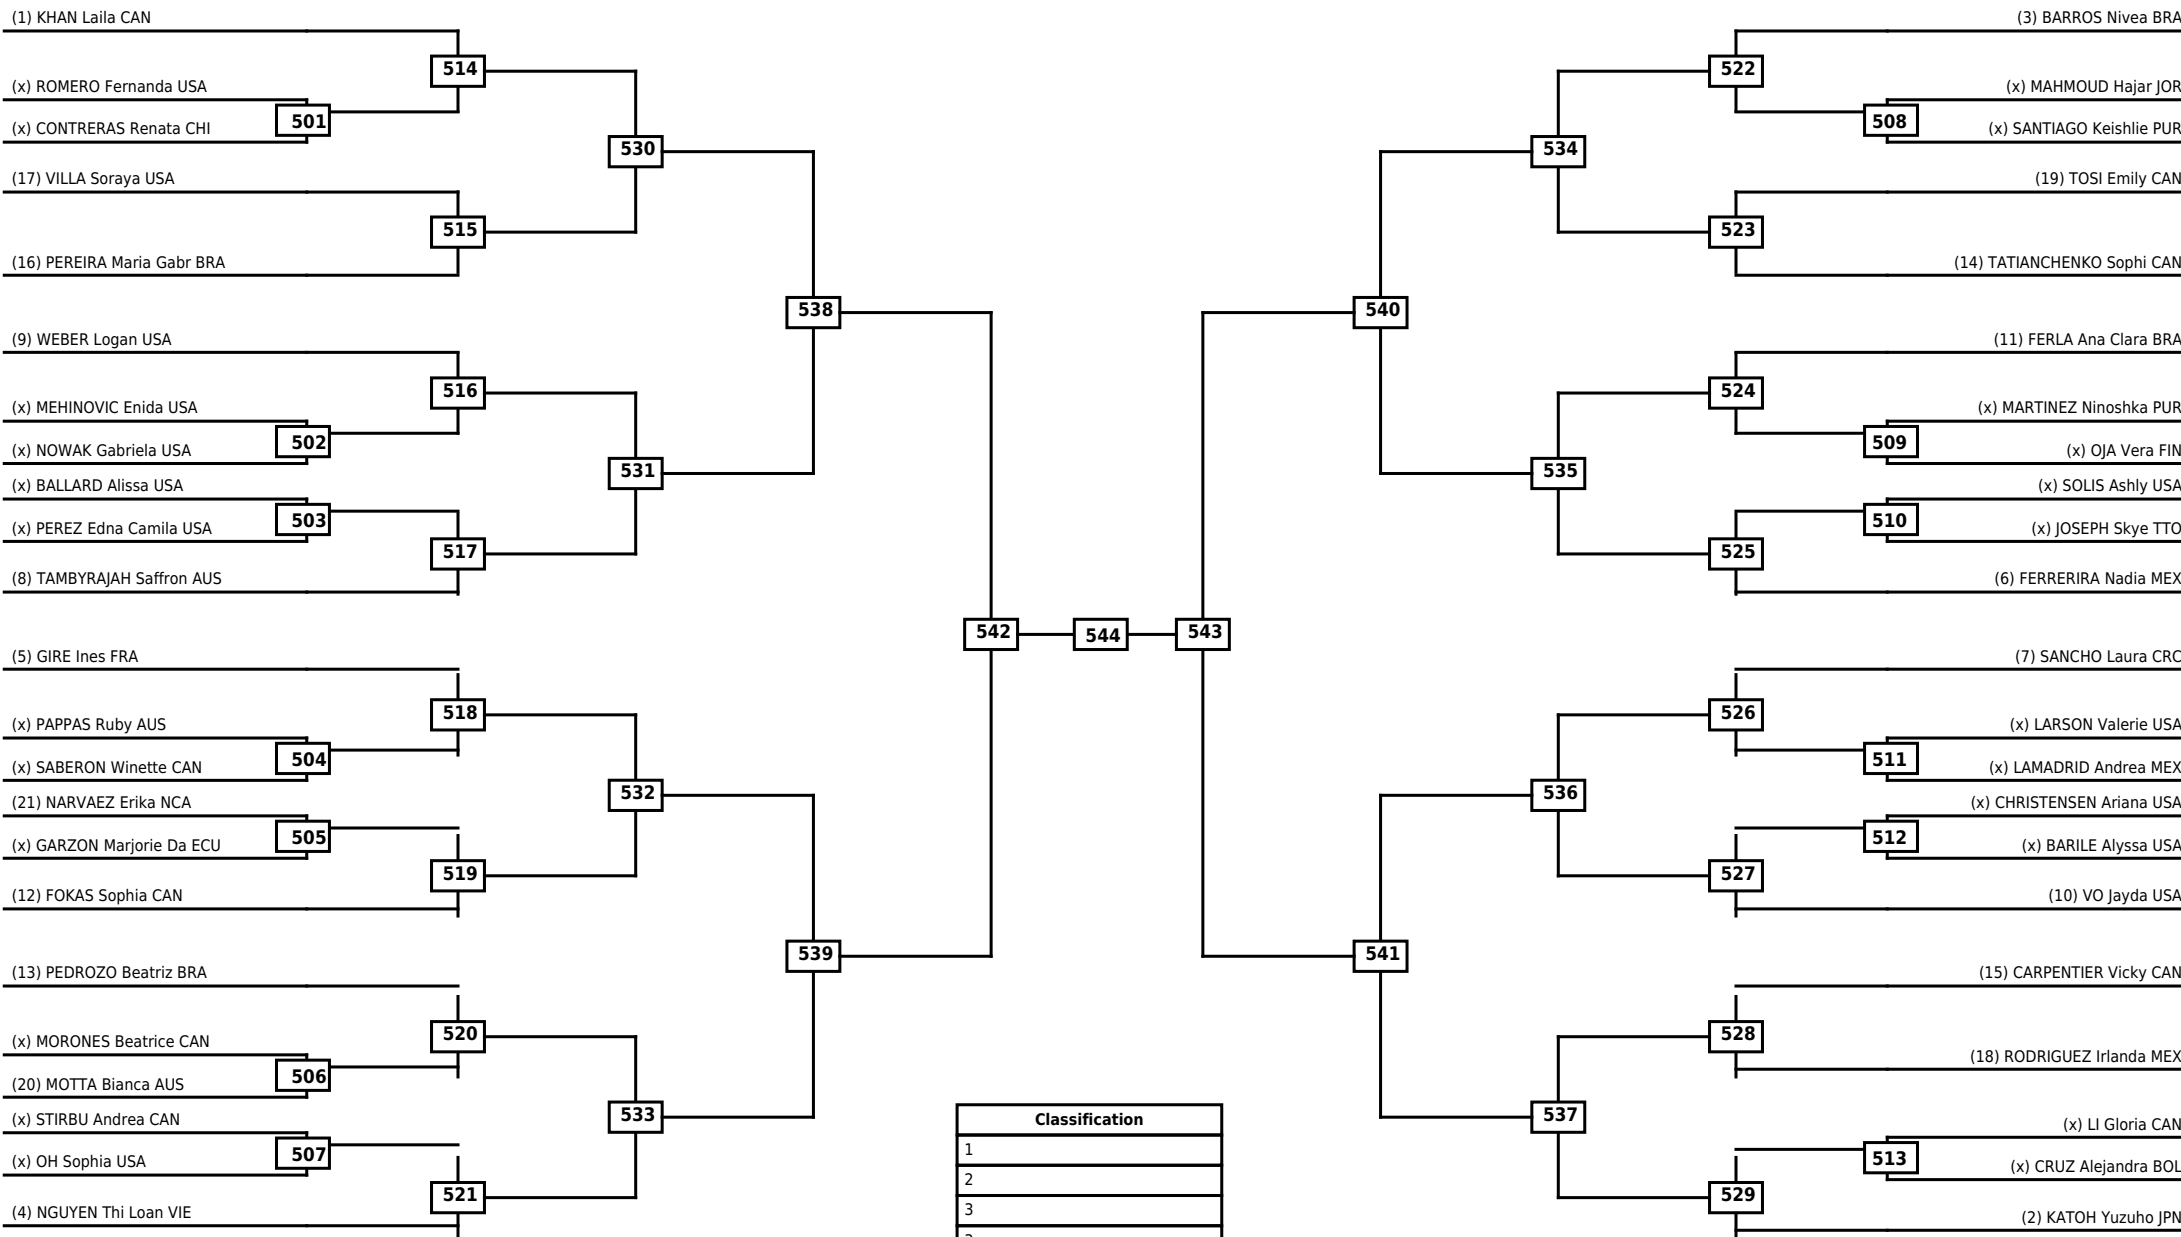

Round of 32
Round of 16
Quarterfinals
Semifinals
Final
Semifinals
Quarterfinals
Round of 16
Round of 32

Classification
1
2
3
3

**LEGEND** RSC: Win by Referee stops contest    WDR: Win by Withdrawal    DQB: Win by Disqualification for Unsportsmanlike behavior  
 (x)Seed    PTF: Win by Final score    DSQ: Win by Disqualification    R: Round

Round of 32	Round of 16	Quarterfinals	Semifinals	Final	Semifinals	Quarterfinals	Round of 16	Round of 32
-------------	-------------	---------------	------------	-------	------------	---------------	-------------	-------------

**Round of 64   Round of 32   Round of 16   Quarterfinals   Semifinals   Final   Semifinals   Quarterfinals   Round of 16   Round of 32   Round of 64**

LEGEND RSC: Win by Referee stops contest   WDR: Win by Withdrawal   DQB: Win by Disqualification for Unsportsmanlike behavior  
(x)Seed   PTF: Win by Final score   DSQ: Win by Disqualification   R: Round