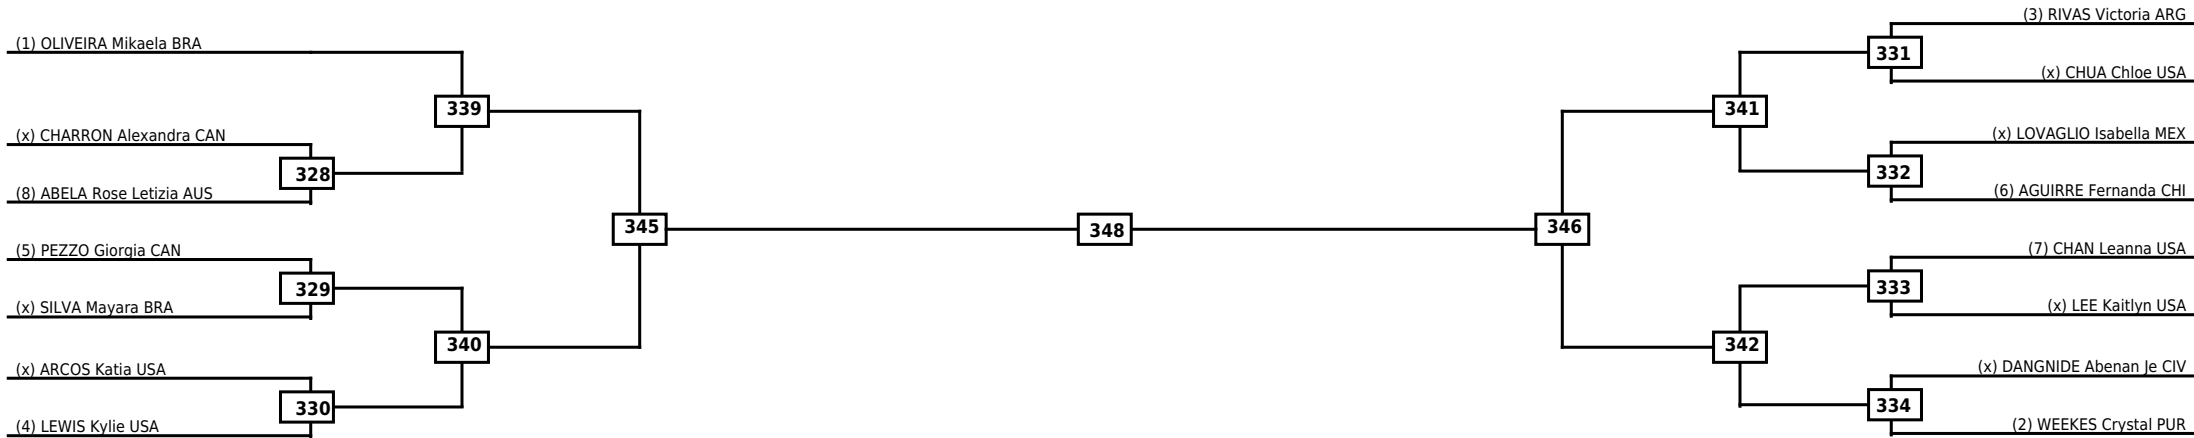

**Round of 64   Round of 32   Round of 16   Quarterfinals   Semifinals   Final   Semifinals   Quarterfinals   Round of 16   Round of 32   Round of 64**

**LEGEND**   RSC: Win by Referee stops contest   WDR: Win by Withdrawal   DQB: Win by Disqualification for Unsportsmanlike behavior  
 (x)Seed   PTF: Win by Final score   DSQ: Win by Disqualification   R: Round

Round of 32
Round of 16
Quarterfinals
Semifinals
Final
Semifinals
Quarterfinals
Round of 16
Round of 32

Classification
1
2
3
3

**LEGEND** RSC: Win by Referee stops contest    WDR: Win by Withdrawal    DQB: Win by Disqualification for Unsportsmanlike behavior  
 (x)Seed    PTF: Win by Final score    DSQ: Win by Disqualification    R: Round

Round of 16	Quarterfinals	Semifinals	Final
-------------	---------------	------------	-------

Classification
1
2
3
3

LEGEND RSC: Win by Referee stops contest WDR: Win by Withdrawal DQB: Win by Disqualification for Unsportsmanlike behavior  
 (x)Seed PTF: Win by Final score DSQ: Win by Disqualification R: Round