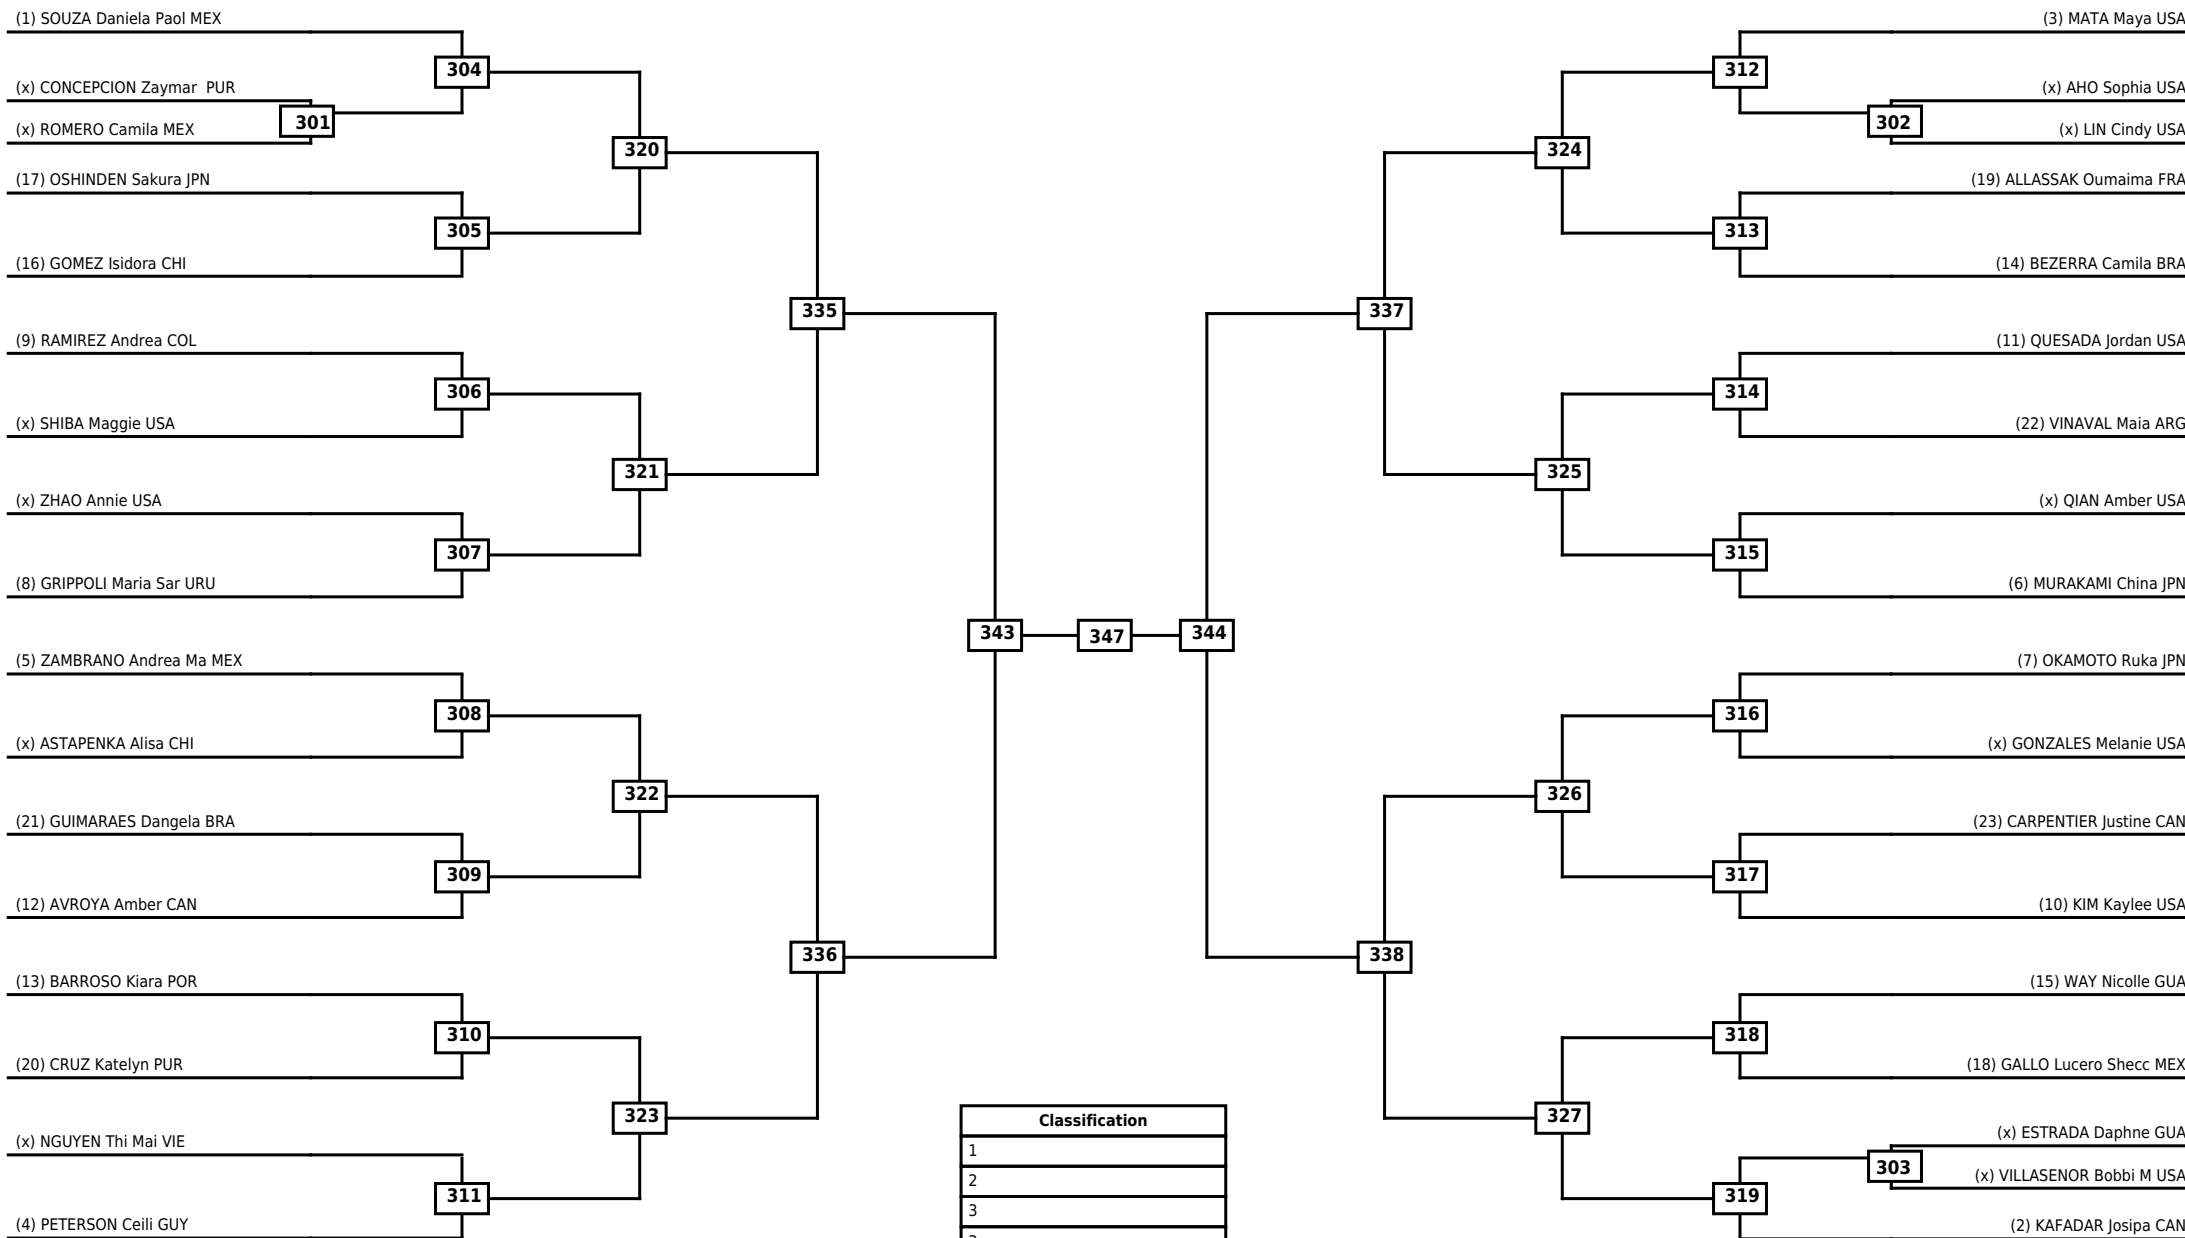

Round of 32	Round of 16	Quarterfinals	Semifinals	Final	Semifinals	Quarterfinals	Round of 16	Round of 32
-------------	-------------	---------------	------------	-------	------------	---------------	-------------	-------------

**Round of 64   Round of 32   Round of 16   Quarterfinals   Semifinals   Final   Semifinals   Quarterfinals   Round of 16   Round of 32   Round of 64**

LEGEND   RSC: Win by Referee stops contest   WDR: Win by Withdrawal   DQB: Win by Disqualification for Unsportsmanlike behavior  
 (x)Seed   PTF: Win by Final score   DSQ: Win by Disqualification   R: Round