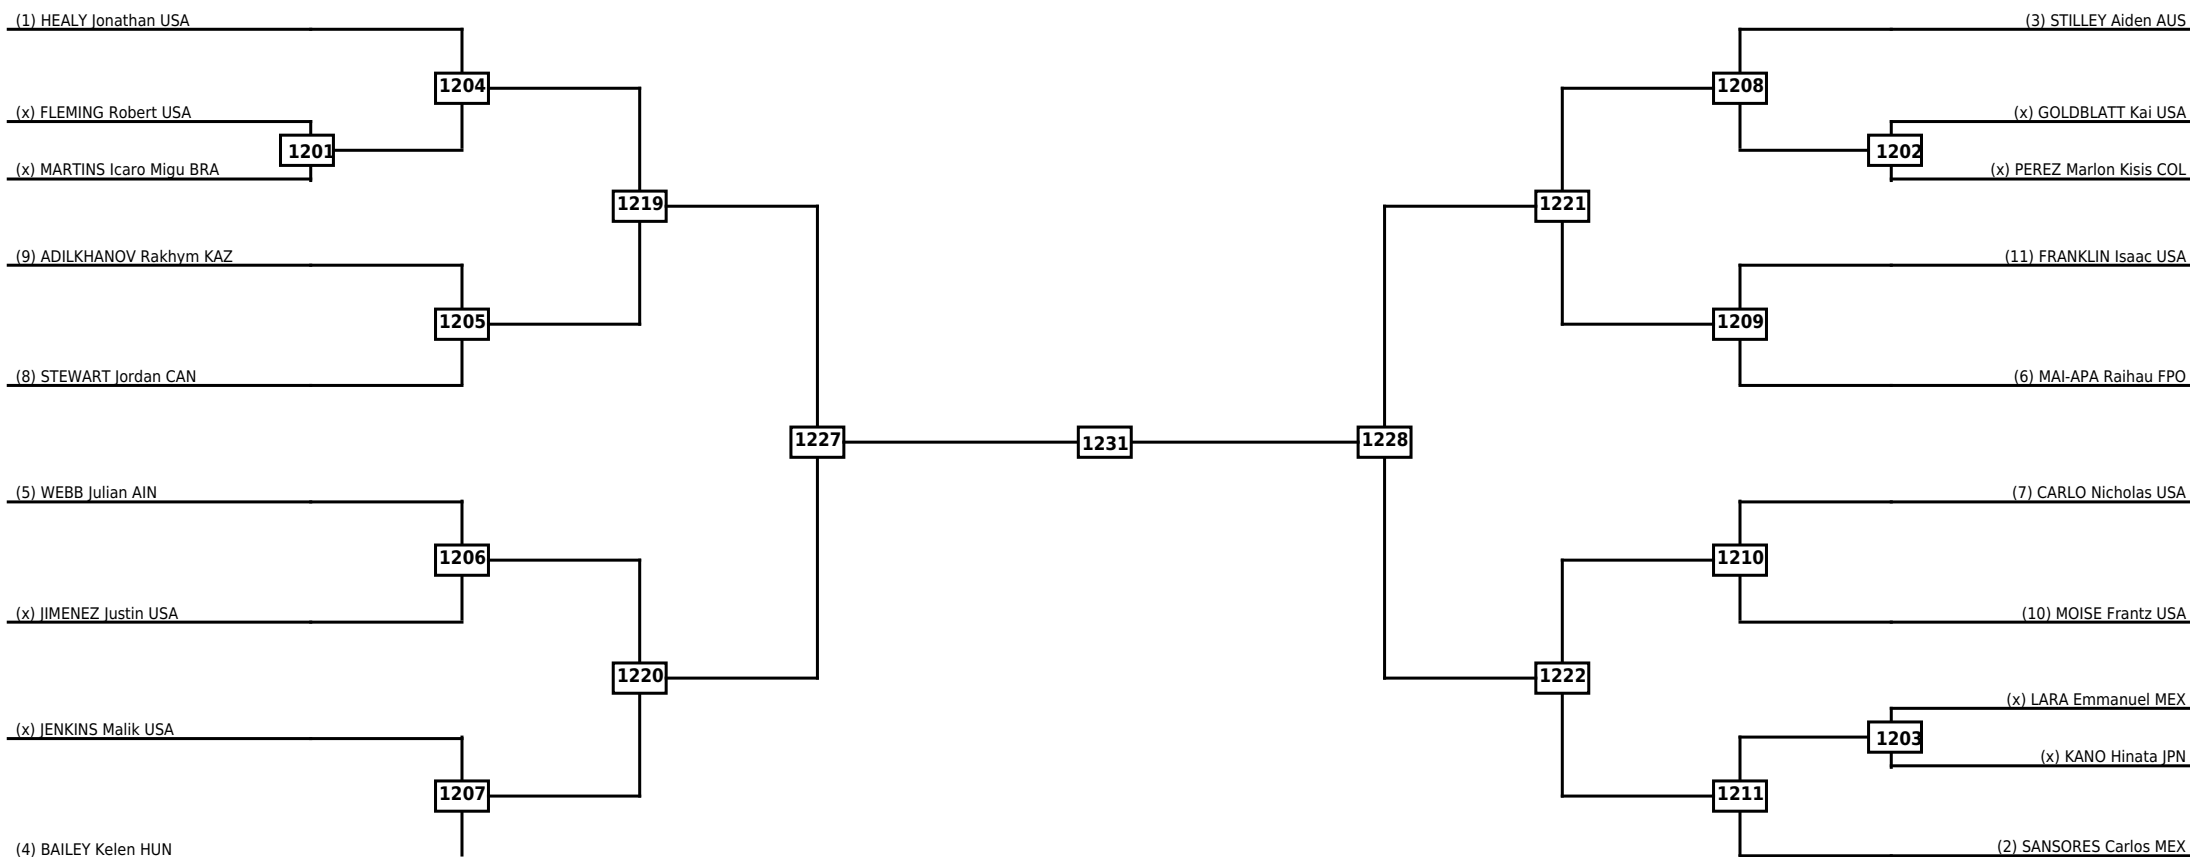

Round of 32
Round of 16
Quarterfinals
Semifinals
Final
Semifinals
Quarterfinals
Round of 16
Round of 32

Classification
1
2
3
3

LEGEND RSC: Win by Referee stops contest   WDR: Win by Withdrawal   DQB: Win by Disqualification for Unsportsmanlike behavior
(x)Seed   PTF: Win by Final score   DSQ: Win by Disqualification   R: Round