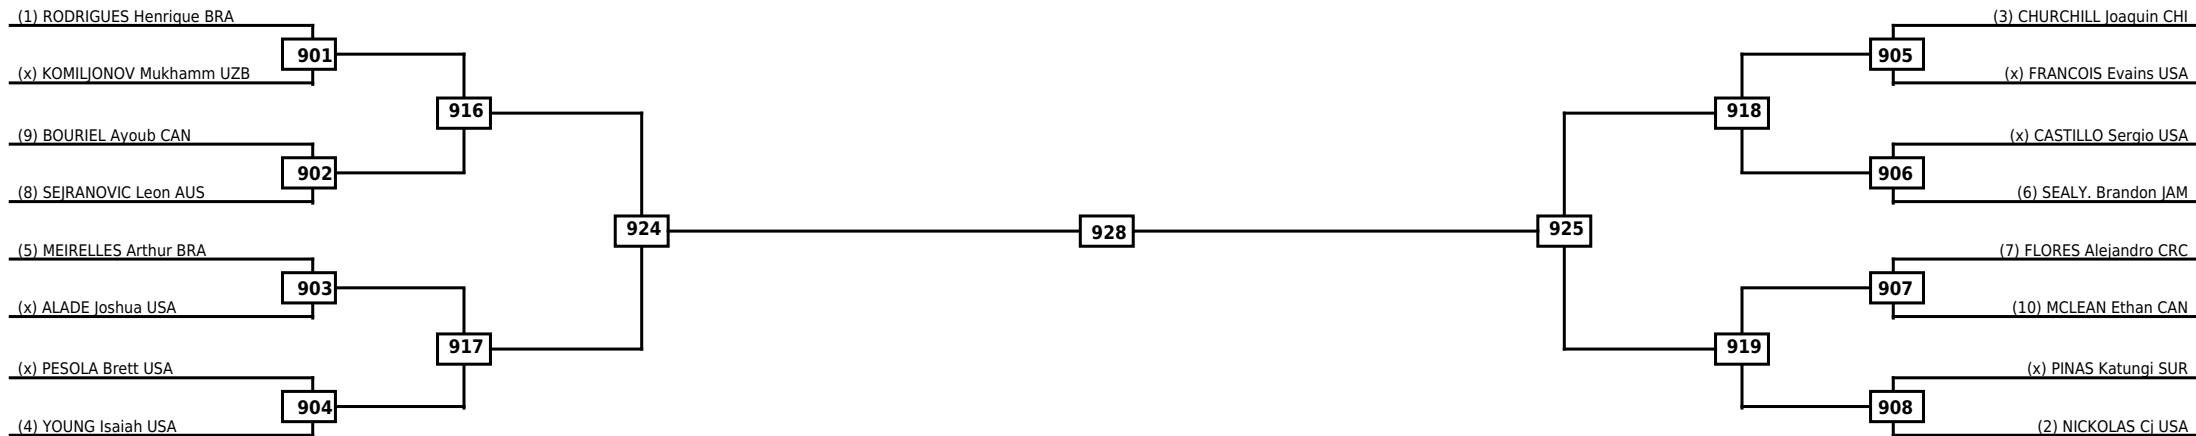

Round of 16	Quarterfinals	Semifinals	Final
-------------	---------------	------------	-------

Classification
1
2
3
3

LEGEND	RSC: Win by Referee stops contest	WDR: Win by Withdrawal	DQB: Win by Disqualification for Unsportsmanlike behavior
(x)Seed	PTF: Win by Final score	DSQ: Win by Disqualification	R: Round

Round of 16
Quarterfinals
Semifinals
Final
Semifinals
Quarterfinals
Round of 16

Classification
1
2
3
3

LEGEND RSC: Win by Referee stops contest WDR: Win by Withdrawal DQB: Win by Disqualification for Unsportsmanlike behavior  
 (x)Seed PTF: Win by Final score DSQ: Win by Disqualification R: Round

**Round of 64   Round of 32   Round of 16   Quarterfinals   Semifinals   Final   Semifinals   Quarterfinals   Round of 16   Round of 32   Round of 64**

LEGEND RSC: Win by Referee stops contest   WDR: Win by Withdrawal   DQB: Win by Disqualification for Unsportsmanlike behavior  
(x)Seed   PTF: Win by Final score   DSQ: Win by Disqualification   R: Round