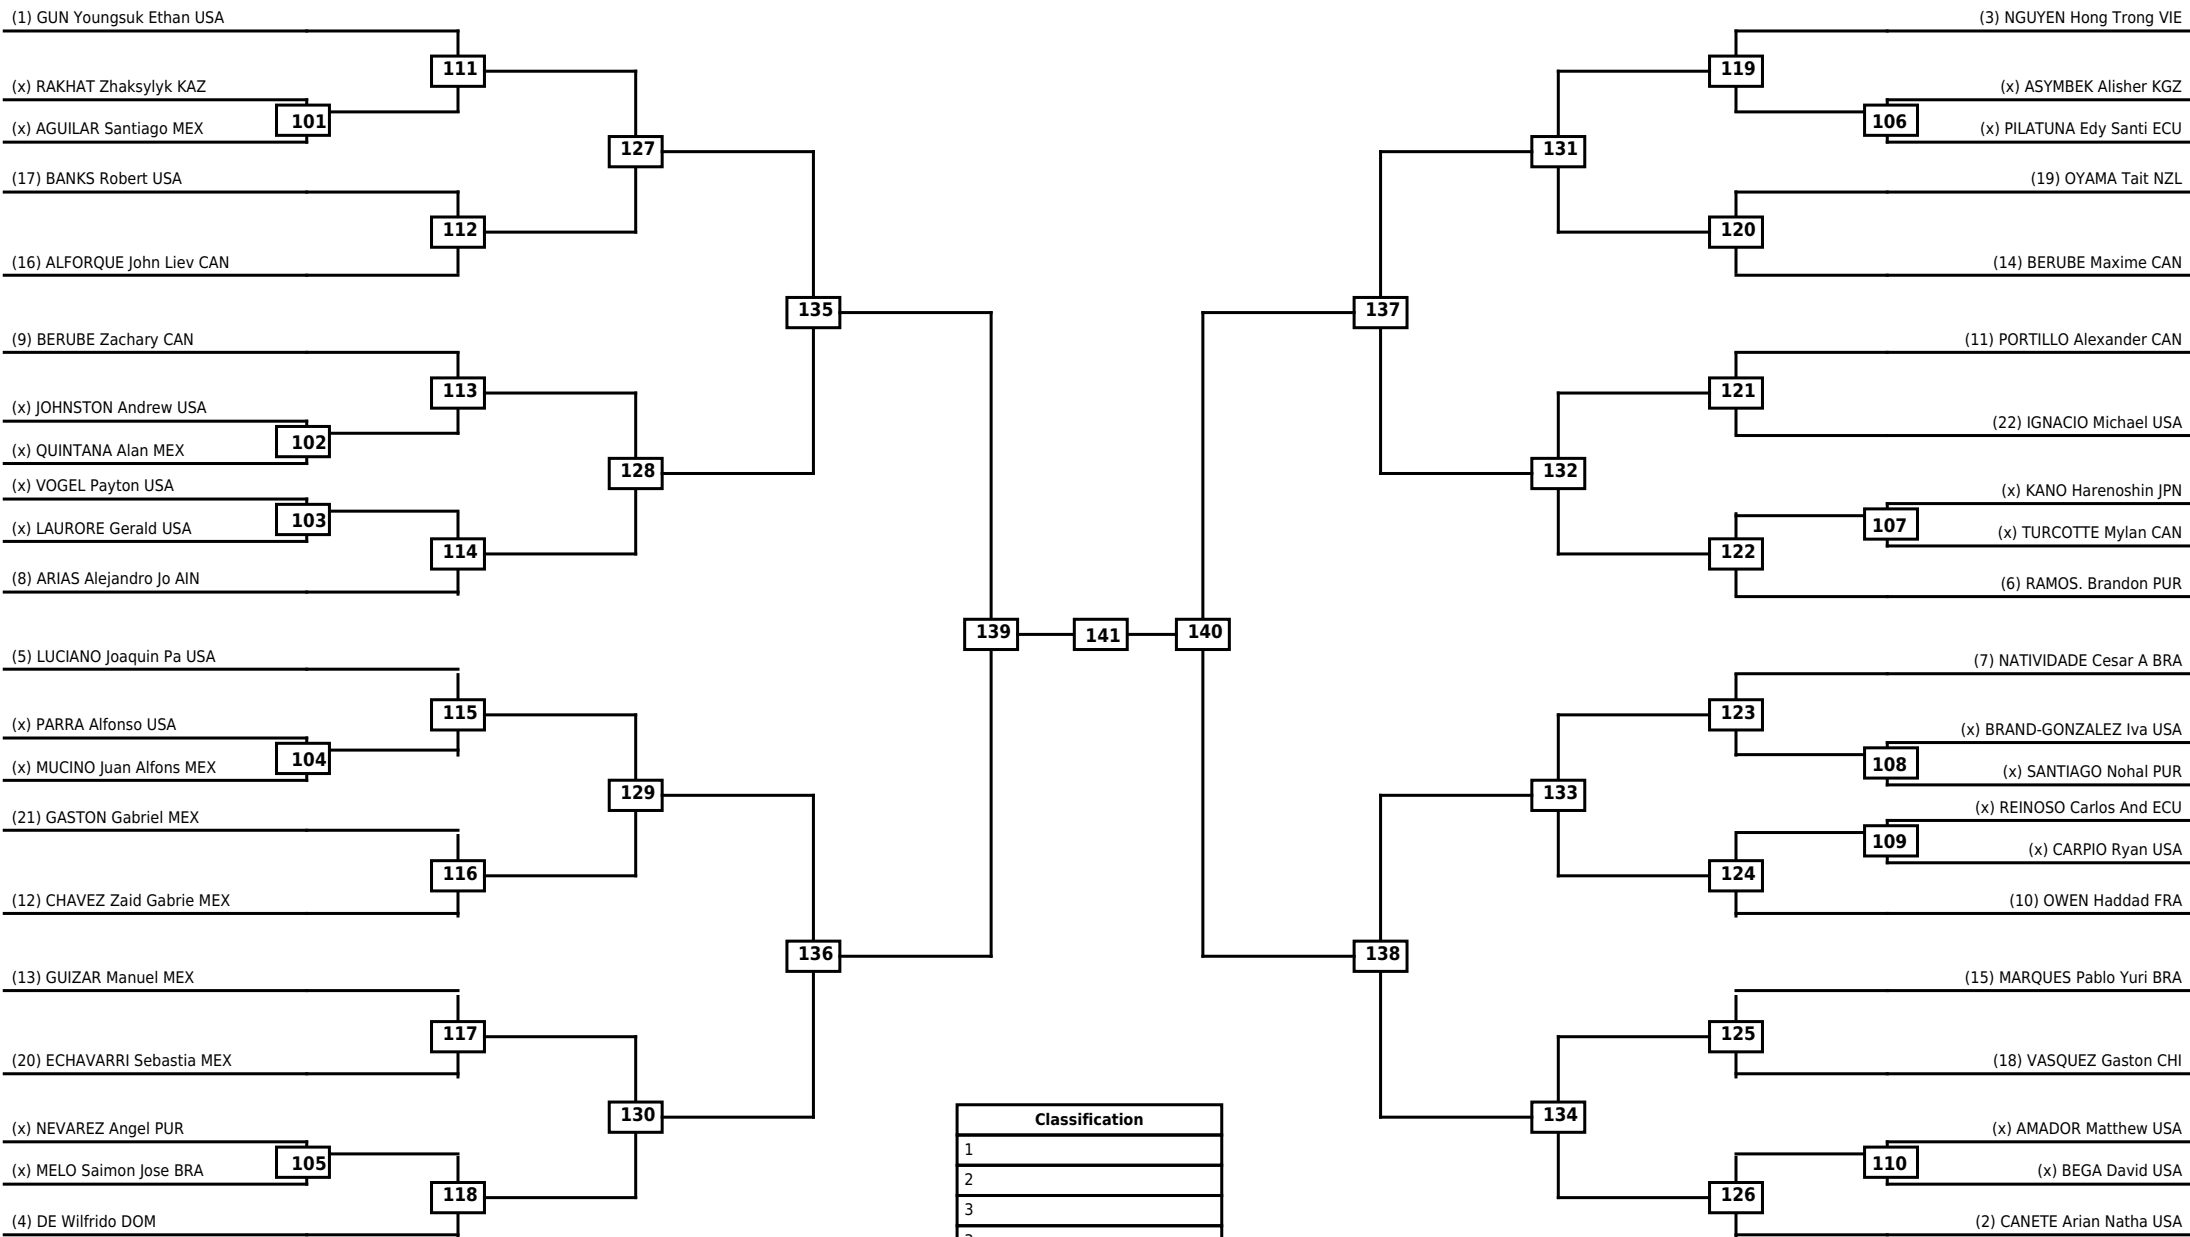

**Round of 64   Round of 32   Round of 16   Quarterfinals   Semifinals   Final   Semifinals   Quarterfinals   Round of 16   Round of 32   Round of 64**

LEGEND RSC: Win by Referee stops contest   WDR: Win by Withdrawal   DQB: Win by Disqualification for Unsportsmanlike behavior  
(x)Seed   PTF: Win by Final score   DSQ: Win by Disqualification   R: Round

**Round of 64   Round of 32   Round of 16   Quarterfinals   Semifinals   Final   Semifinals   Quarterfinals   Round of 16   Round of 32   Round of 64**

Classification	
1	
2	
3	
3	

**LEGEND**   RSC: Win by Referee stops contest   WDR: Win by Withdrawal   DQB: Win by Disqualification for Unsportsmanlike behavior  
 (x)Seed   PTF: Win by Final score   DSQ: Win by Disqualification   R: Round

**Round of 64   Round of 32   Round of 16   Quarterfinals   Semifinals   Final   Semifinals   Quarterfinals   Round of 16   Round of 32   Round of 64**

**LEGEND**   RSC: Win by Referee stops contest   WDR: Win by Withdrawal   DQB: Win by Disqualification for Unsportsmanlike behavior  
 (x)Seed   PTF: Win by Final score   DSQ: Win by Disqualification   R: Round