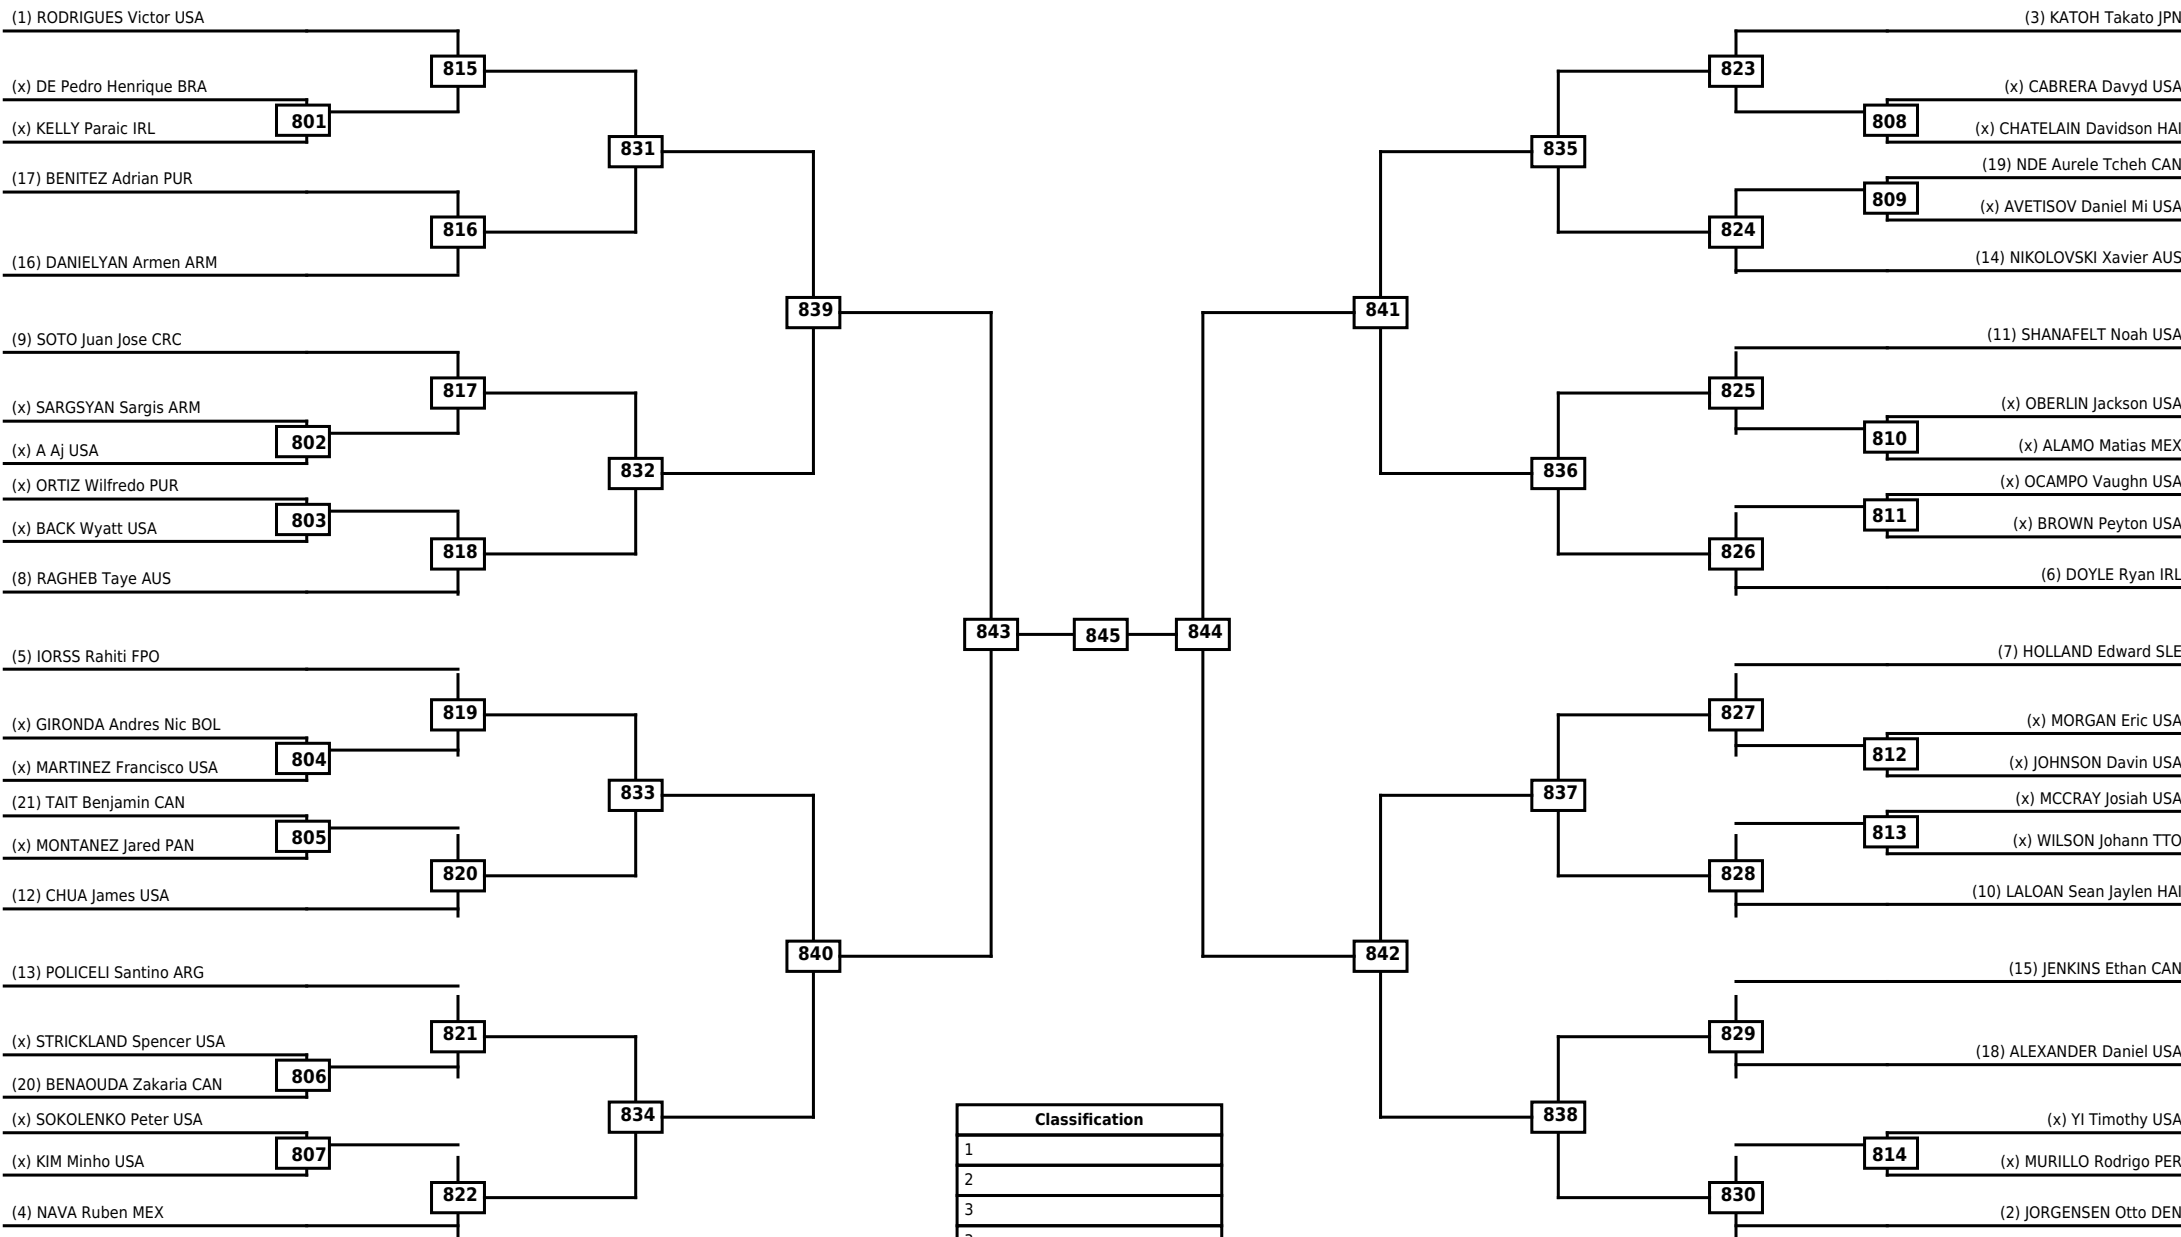

Round of 16
Quarterfinals
Semifinals
Final
Semifinals
Quarterfinals
Round of 16

Classification
1
2
3
3

LEGEND RSC: Win by Referee stops contest WDR: Win by Withdrawal DQB: Win by Disqualification for Unsportsmanlike behavior  
 (x)Seed PTF: Win by Final score DSQ: Win by Disqualification R: Round

**Round of 64   Round of 32   Round of 16   Quarterfinals   Semifinals   Final   Semifinals   Quarterfinals   Round of 16   Round of 32   Round of 64**

LEGEND RSC: Win by Referee stops contest   WDR: Win by Withdrawal   DQB: Win by Disqualification for Unsportsmanlike behavior  
(x)Seed   PTF: Win by Final score   DSQ: Win by Disqualification   R: Round

**Round of 64   Round of 32   Round of 16   Quarterfinals   Semifinals   Final   Semifinals   Quarterfinals   Round of 16   Round of 32   Round of 64**

**LEGEND**   RSC: Win by Referee stops contest   WDR: Win by Withdrawal   DQB: Win by Disqualification for Unsportsmanlike behavior  
 (x)Seed   PTF: Win by Final score   DSQ: Win by Disqualification   R: Round