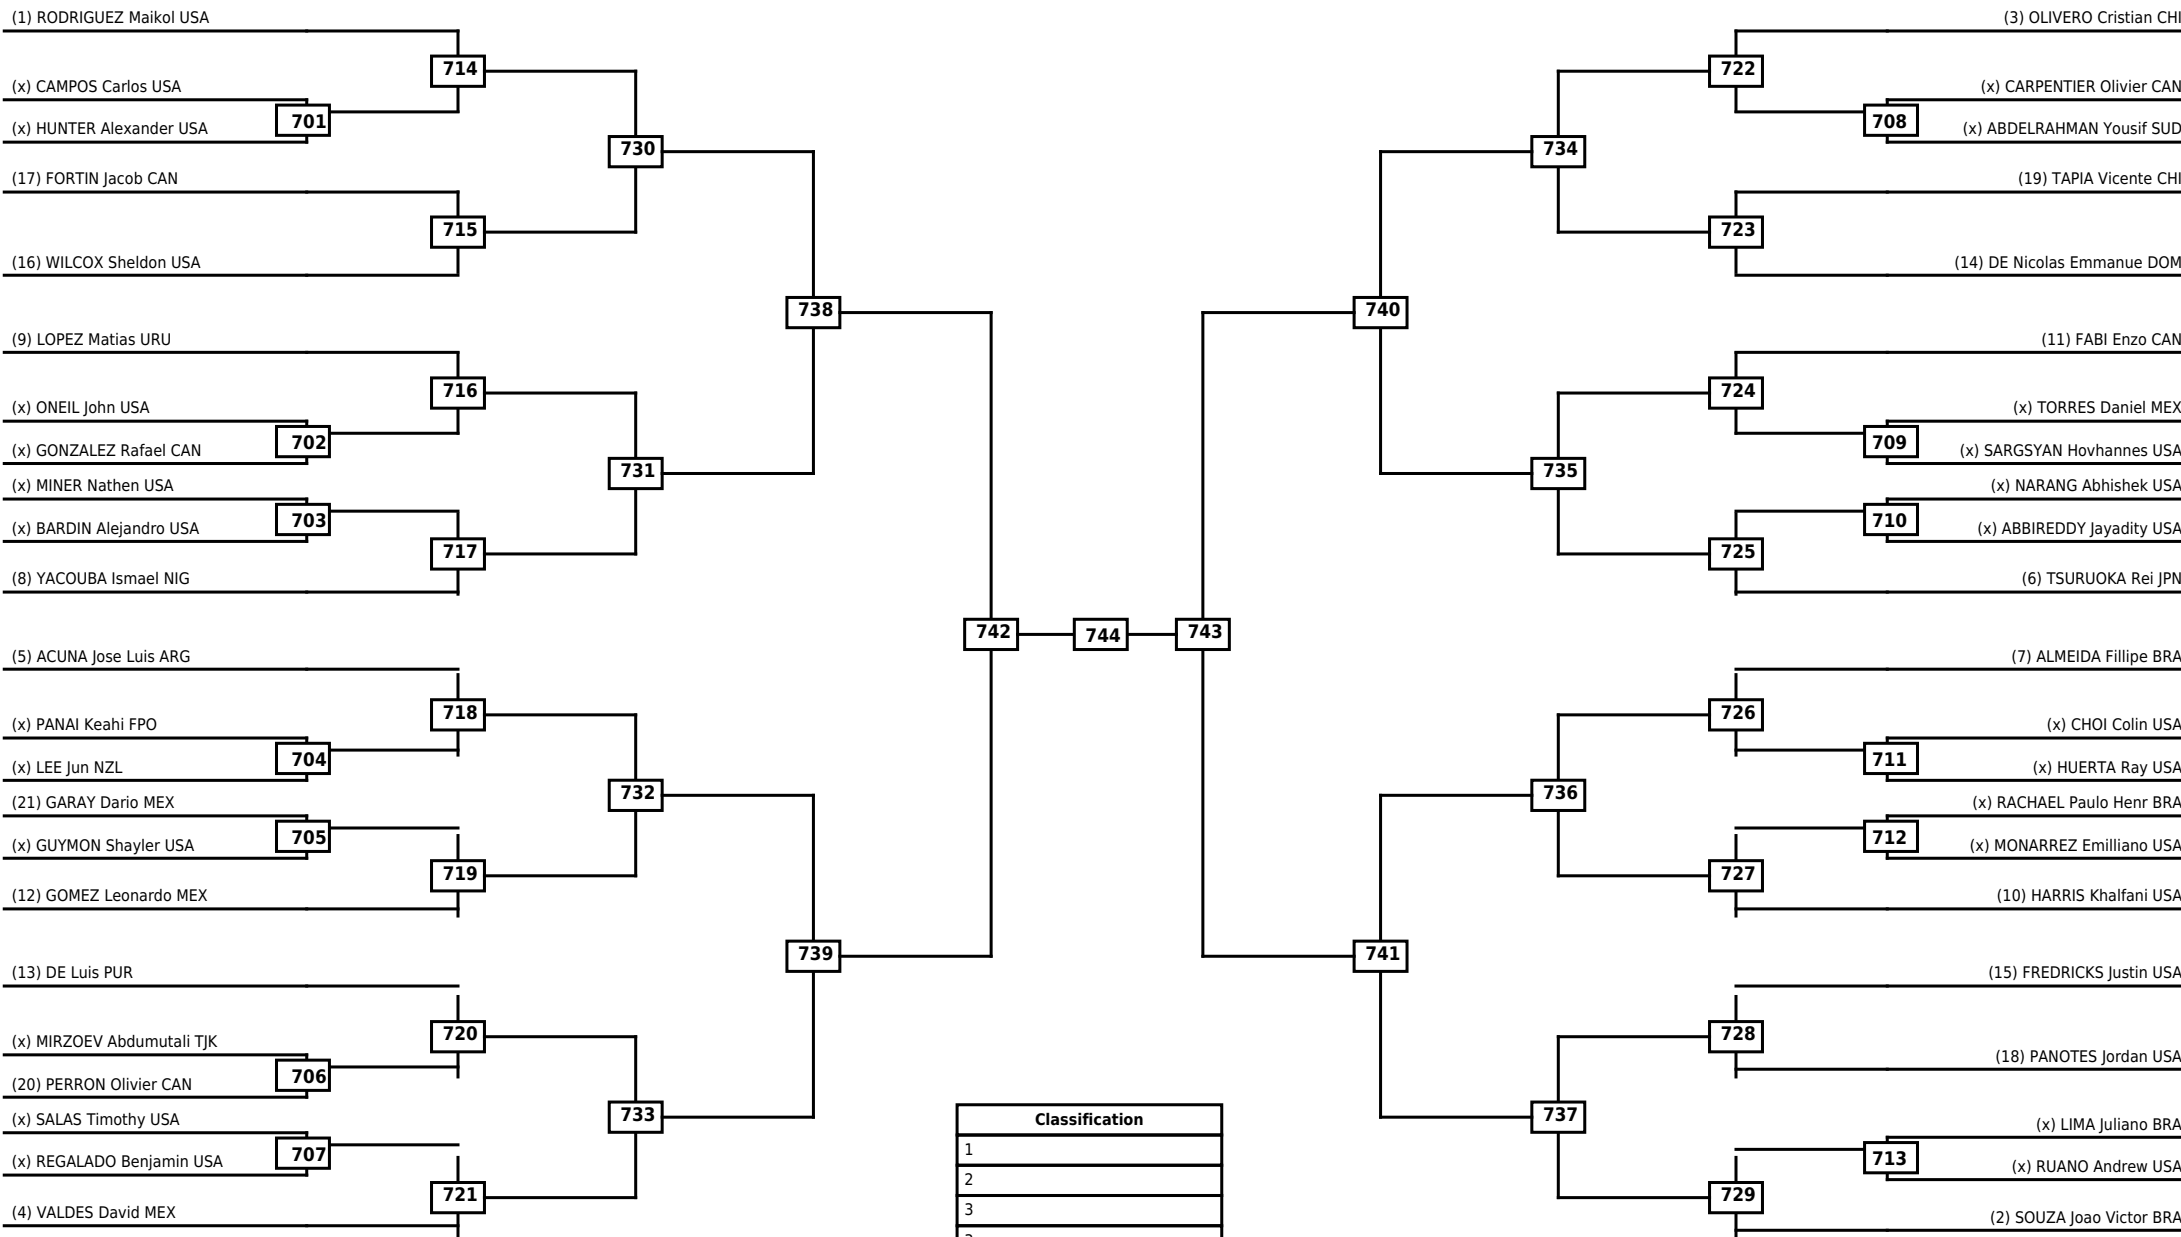

Round of 16
Quarterfinals
Semifinals
Final
Semifinals
Quarterfinals
Round of 16

Classification
1
2
3
3

LEGEND RSC: Win by Referee stops contest WDR: Win by Withdrawal DQB: Win by Disqualification for Unsportsmanlike behavior  
 (x)Seed PTF: Win by Final score DSQ: Win by Disqualification R: Round

**Round of 64   Round of 32   Round of 16   Quarterfinals   Semifinals   Final   Semifinals   Quarterfinals   Round of 16   Round of 32   Round of 64**

LEGEND RSC: Win by Referee stops contest   WDR: Win by Withdrawal   DQB: Win by Disqualification for Unsportsmanlike behavior  
(x)Seed   PTF: Win by Final score   DSQ: Win by Disqualification   R: Round

**Round of 64   Round of 32   Round of 16   Quarterfinals   Semifinals   Final   Semifinals   Quarterfinals   Round of 16   Round of 32   Round of 64**

**LEGEND**   RSC: Win by Referee stops contest   WDR: Win by Withdrawal   DQB: Win by Disqualification for Unsportsmanlike behavior  
 (x)Seed   PTF: Win by Final score   DSQ: Win by Disqualification   R: Round