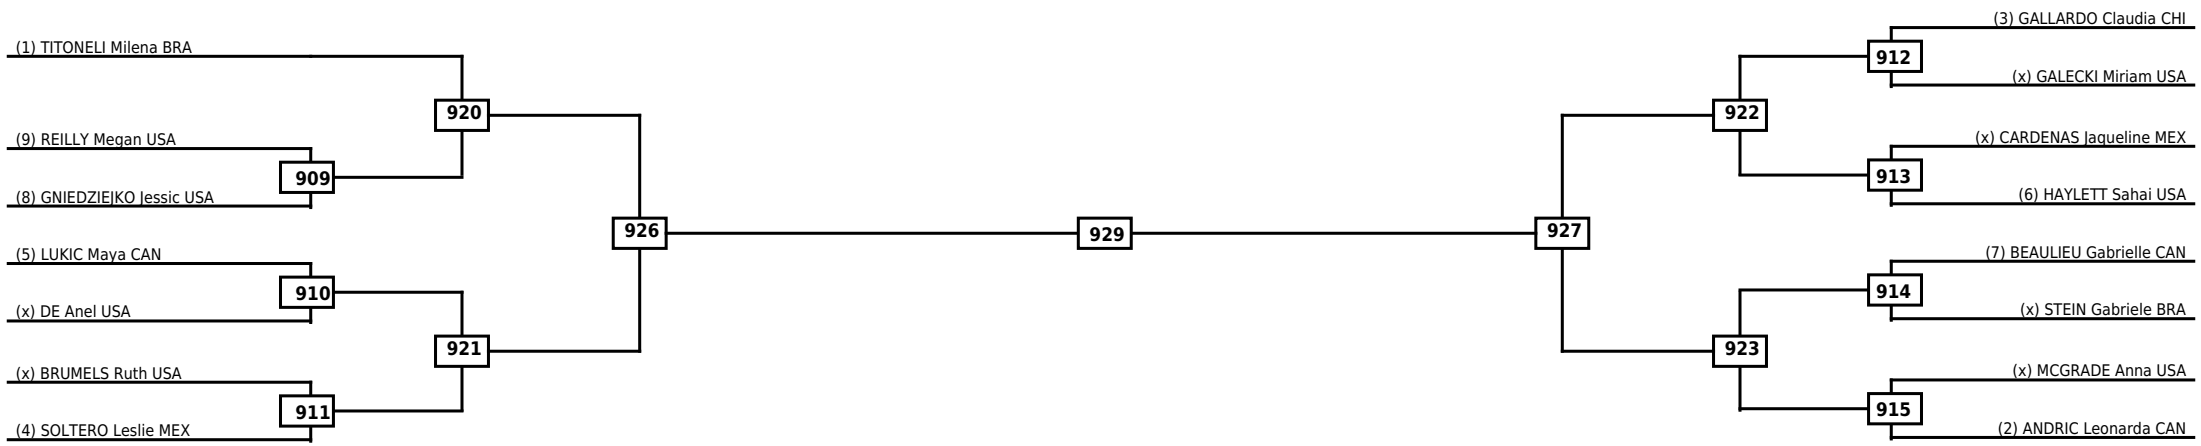

Round of 32
Round of 16
Quarterfinals
Semifinals
Final
Semifinals
Quarterfinals
Round of 16
Round of 32

Classification
1
2
3
3

**LEGEND** RSC: Win by Referee stops contest    WDR: Win by Withdrawal    DQB: Win by Disqualification for Unsportsmanlike behavior  
 (x)Seed    PTF: Win by Final score    DSQ: Win by Disqualification    R: Round

Round of 16	Quarterfinals	Semifinals	Final
-------------	---------------	------------	-------

Classification
1
2
3
3

LEGEND RSC: Win by Referee stops contest WDR: Win by Withdrawal DQB: Win by Disqualification for Unsportsmanlike behavior  
 (x)Seed PTF: Win by Final score DSQ: Win by Disqualification R: Round