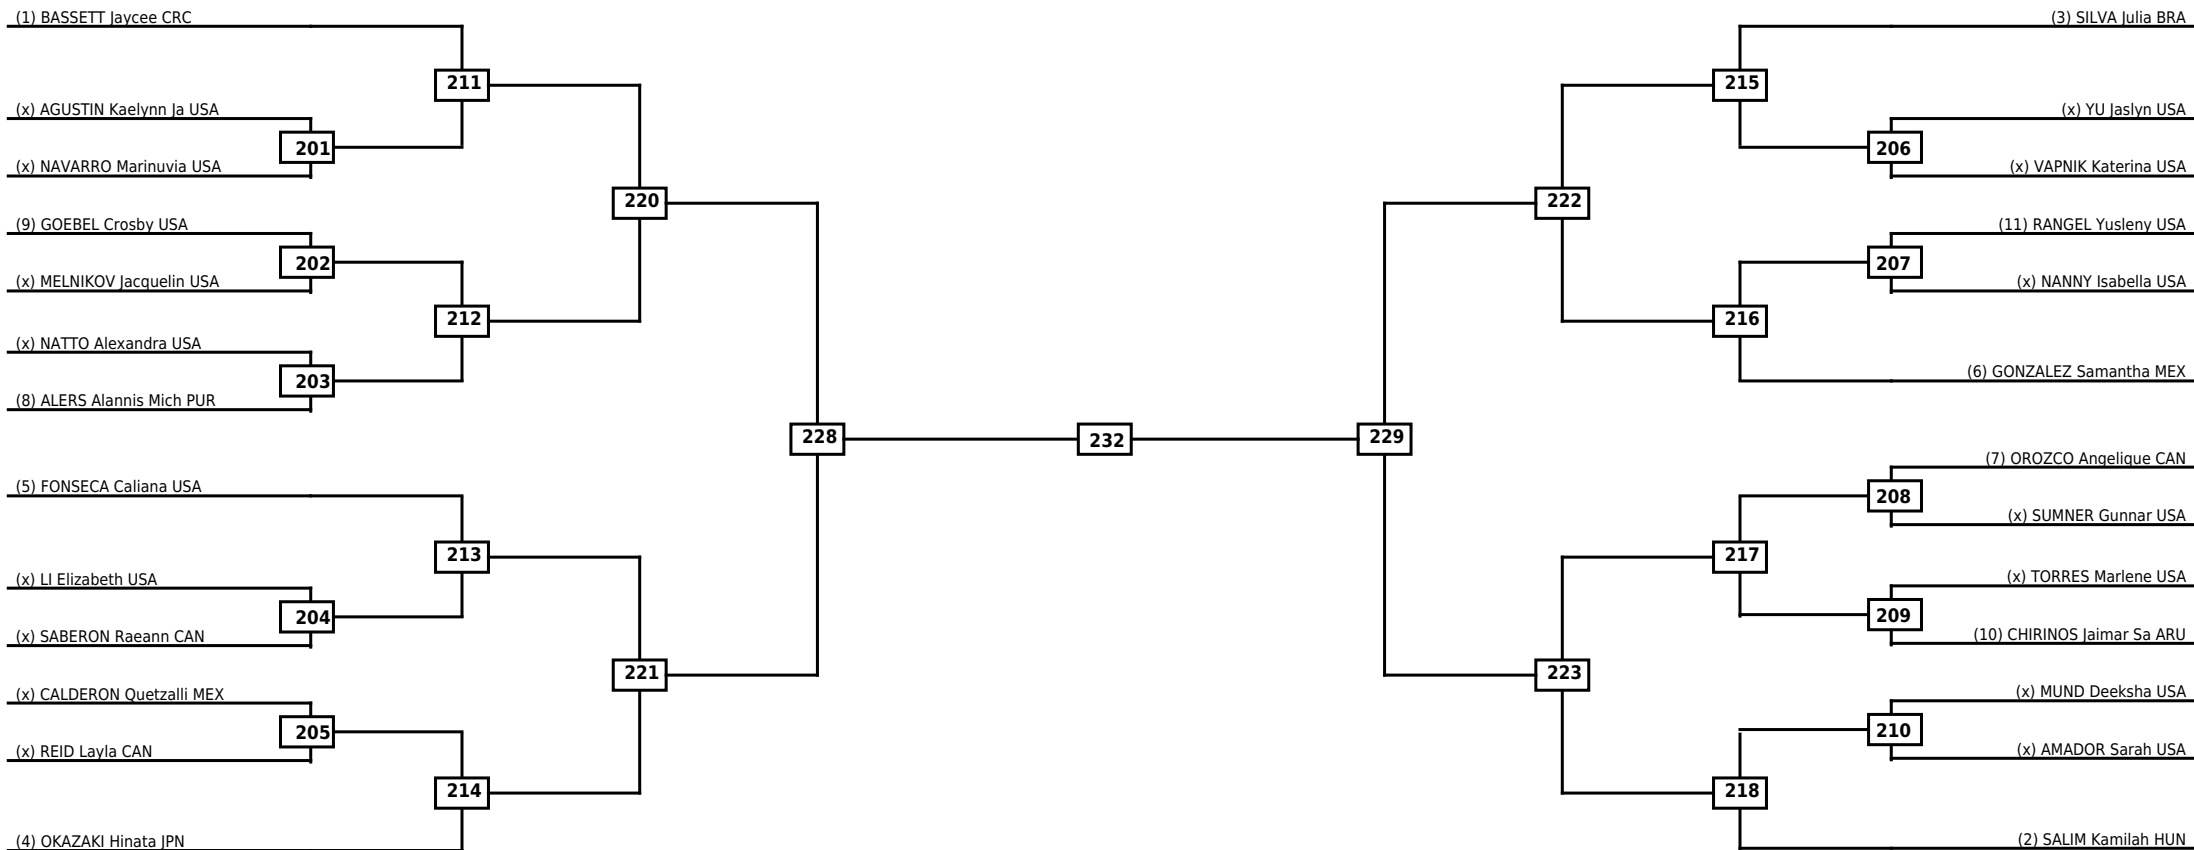

Round of 32	Round of 16	Quarterfinals	Semifinals	Final	Semifinals	Quarterfinals	Round of 16	Round of 32
-------------	-------------	---------------	------------	-------	------------	---------------	-------------	-------------

**Round of 64   Round of 32   Round of 16   Quarterfinals   Semifinals   Final   Semifinals   Quarterfinals   Round of 16   Round of 32   Round of 64**

LEGEND   RSC: Win by Referee stops contest   WDR: Win by Withdrawal   DQB: Win by Disqualification for Unsportsmanlike behavior  
 (x)Seed   PTF: Win by Final score   DSQ: Win by Disqualification   R: Round

**Round of 32   Round of 16   Quarterfinals   Semifinals   Final   Semifinals   Quarterfinals   Round of 16   Round of 32**

Classification
1
2
3
3

**LEGEND**   RSC: Win by Referee stops contest   WDR: Win by Withdrawal   DQB: Win by Disqualification for Unsportsmanlike behavior  
 (x)Seed   PTF: Win by Final score   DSQ: Win by Disqualification   R: Round