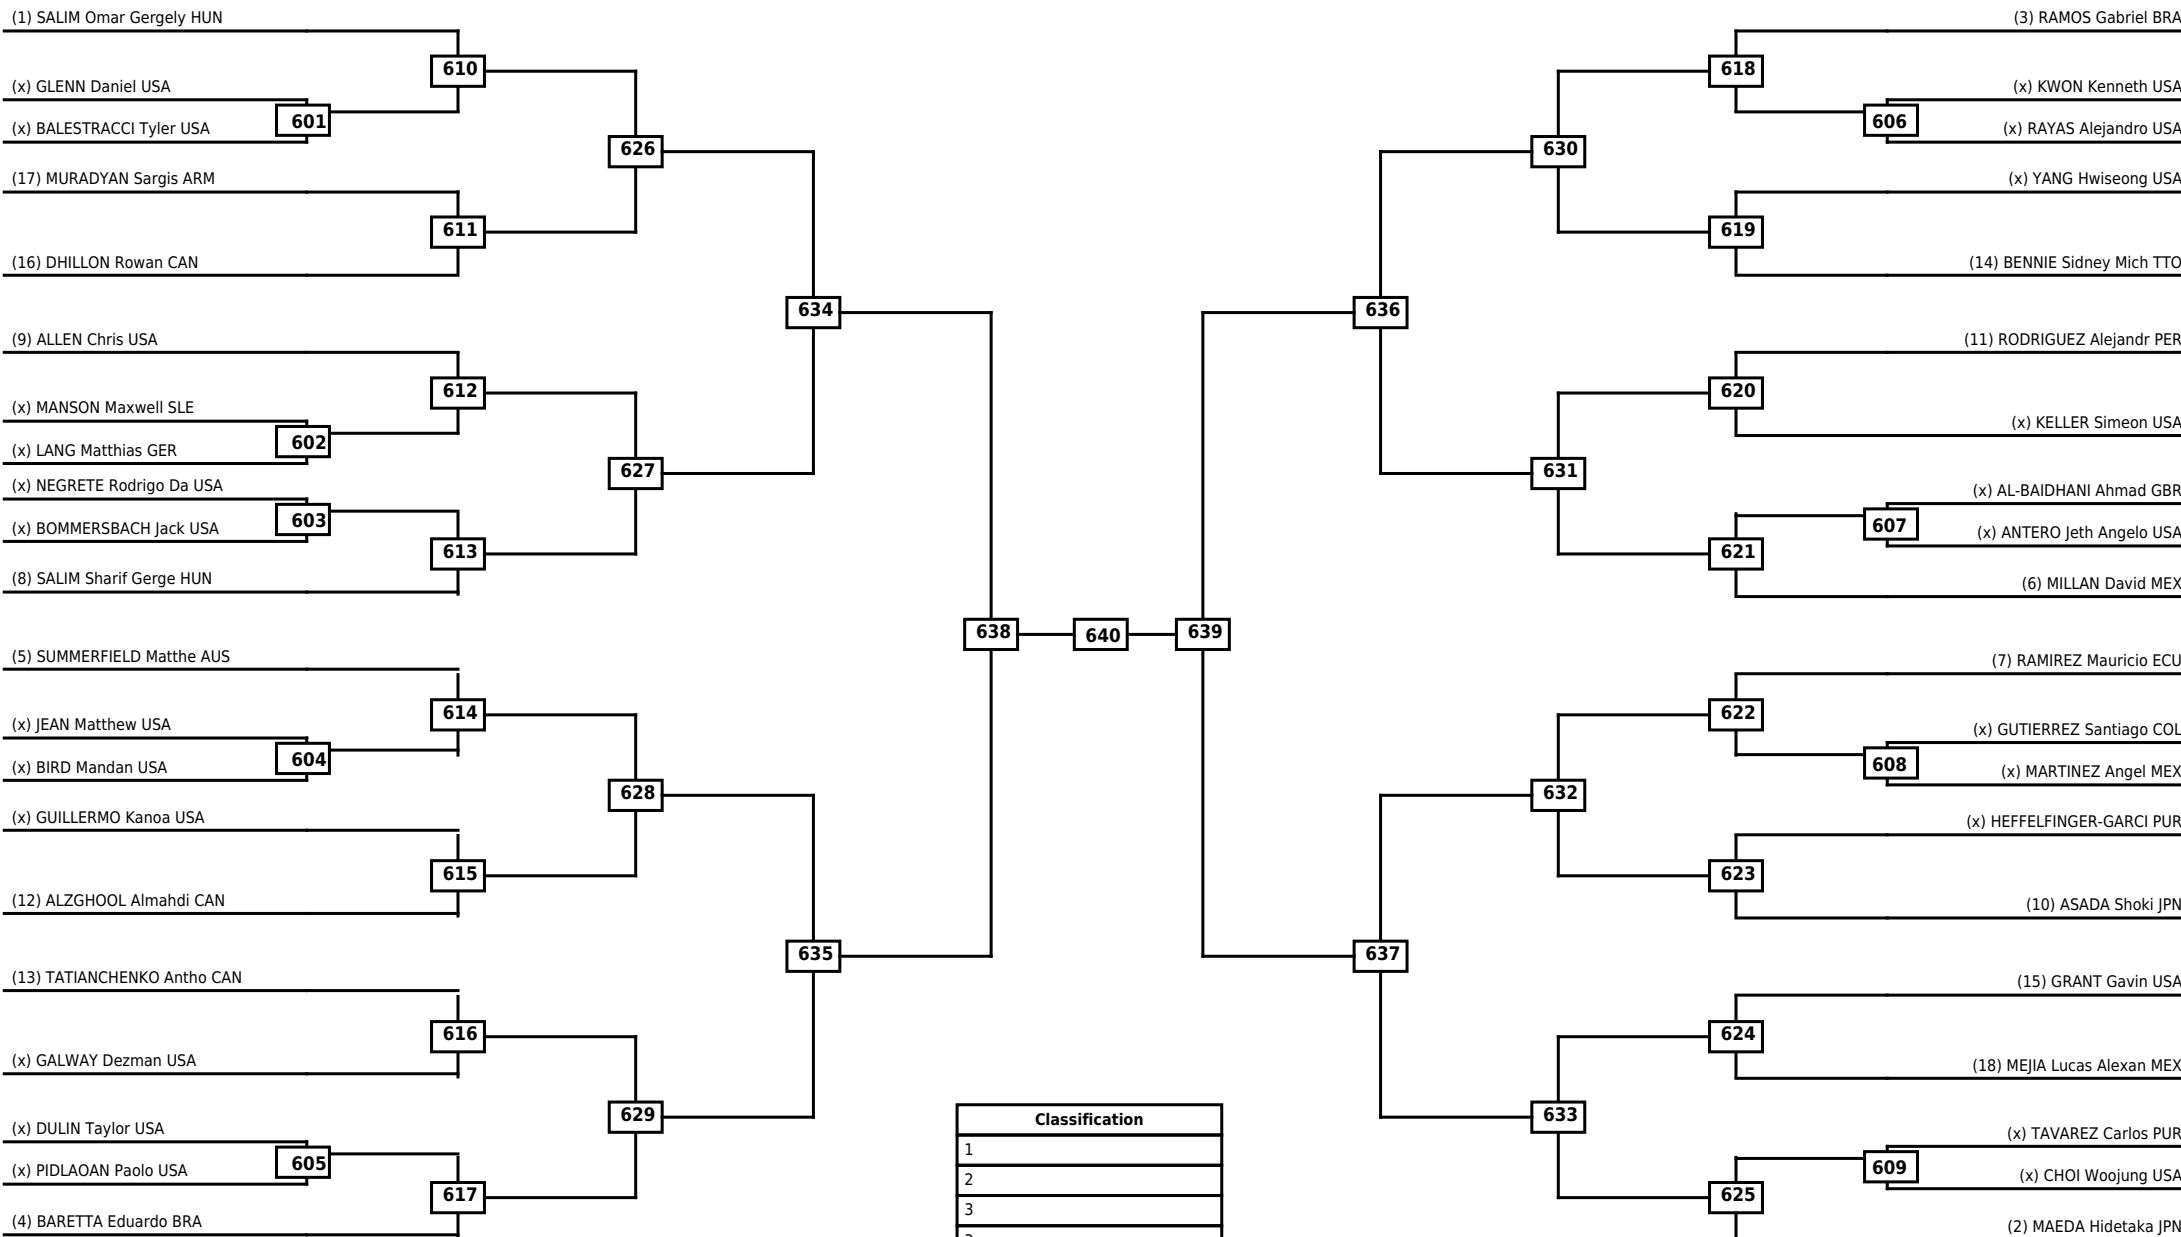

**Round of 64   Round of 32   Round of 16   Quarterfinals   Semifinals   Final   Semifinals   Quarterfinals   Round of 16   Round of 32   Round of 64**

LEGEND RSC: Win by Referee stops contest   WDR: Win by Withdrawal   DQB: Win by Disqualification for Unsportsmanlike behavior  
(x)Seed   PTF: Win by Final score   DSQ: Win by Disqualification   R: Round

**Round of 64   Round of 32   Round of 16   Quarterfinals   Semifinals   Final   Semifinals   Quarterfinals   Round of 16   Round of 32   Round of 64**

**LEGEND**   RSC: Win by Referee stops contest   WDR: Win by Withdrawal   DQB: Win by Disqualification for Unsportsmanlike behavior  
 (x)Seed   PTF: Win by Final score   DSQ: Win by Disqualification   R: Round