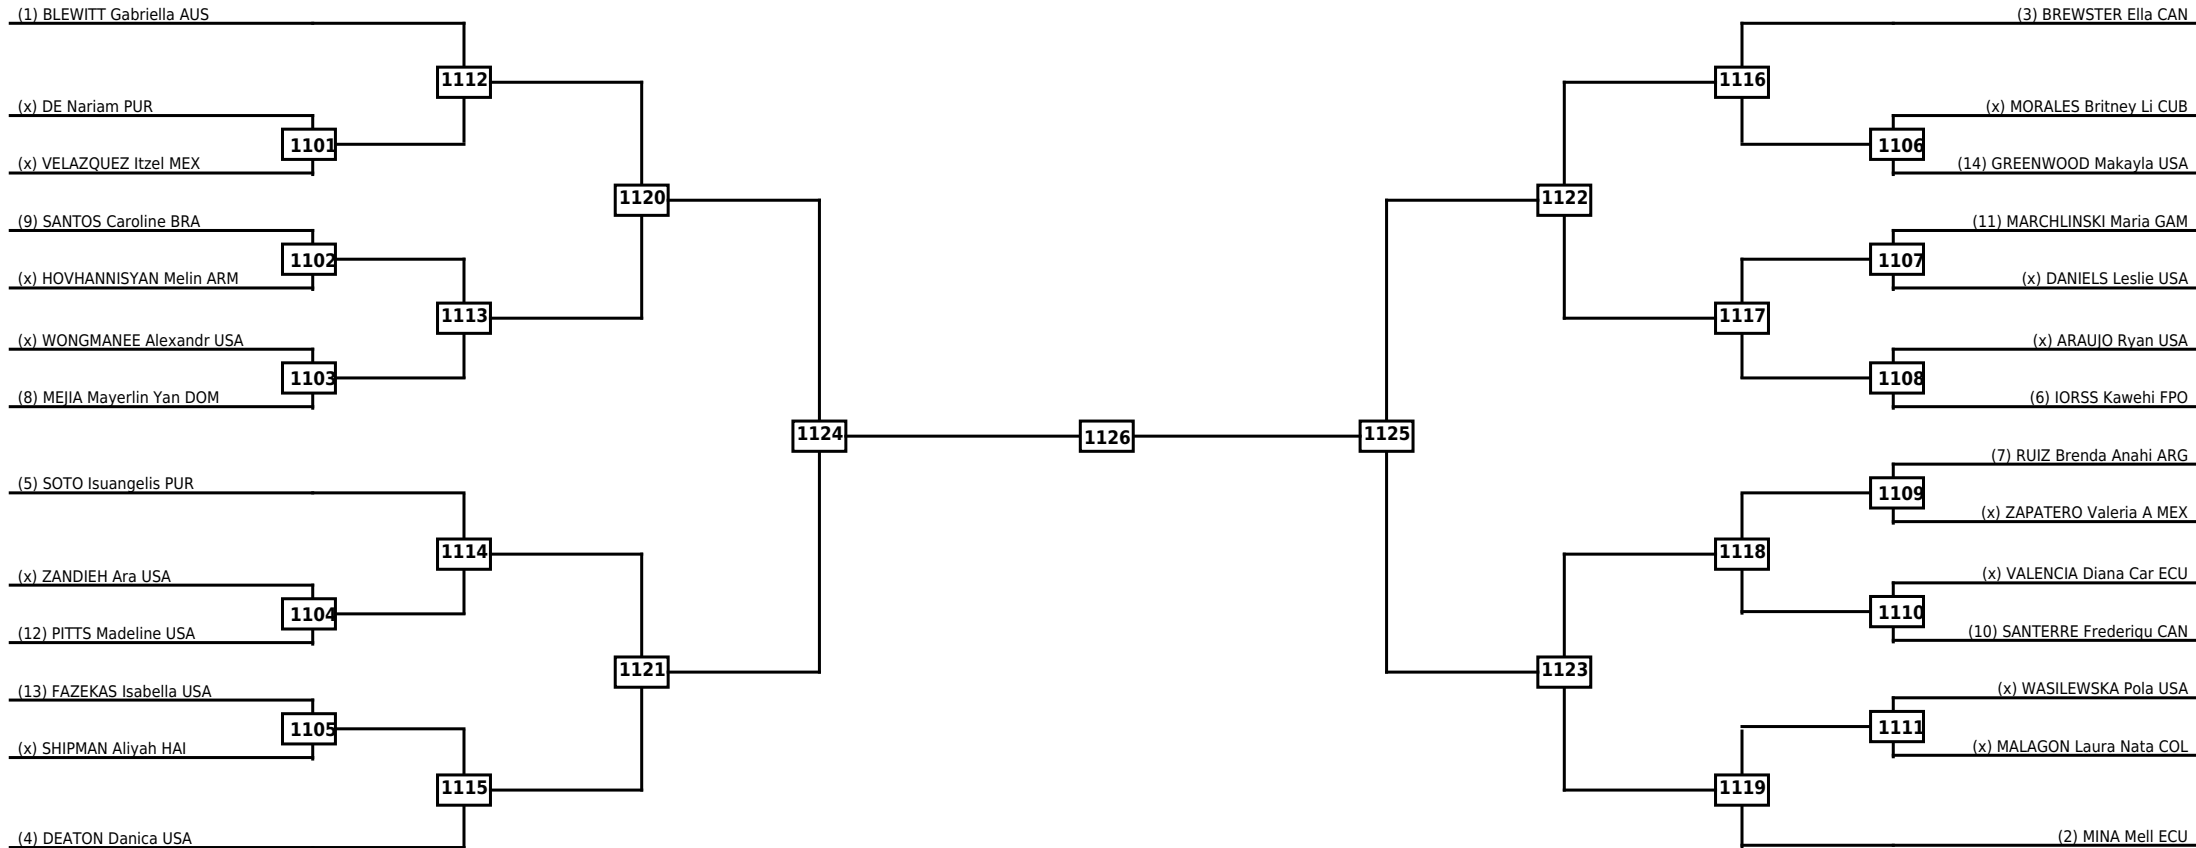

Round of 16	Quarterfinals	Semifinals	Final
-------------	---------------	------------	-------

Classification
1
2
3
3

LEGEND	RSC: Win by Referee stops contest	WDR: Win by Withdrawal	DQB: Win by Disqualification for Unsportsmanlike behavior
(x)Seed	PTF: Win by Final score	DSQ: Win by Disqualification	R: Round

Round of 32
Round of 16
Quarterfinals
Semifinals
Final
Semifinals
Quarterfinals
Round of 16
Round of 32

Classification
1
2
3
3

**LEGEND** RSC: Win by Referee stops contest    WDR: Win by Withdrawal    DQB: Win by Disqualification for Unsportsmanlike behavior  
 (x)Seed    PTF: Win by Final score    DSQ: Win by Disqualification    R: Round

Round of 32	Round of 16	Quarterfinals	Semifinals	Final	Semifinals	Quarterfinals	Round of 16	Round of 32
-------------	-------------	---------------	------------	-------	------------	---------------	-------------	-------------