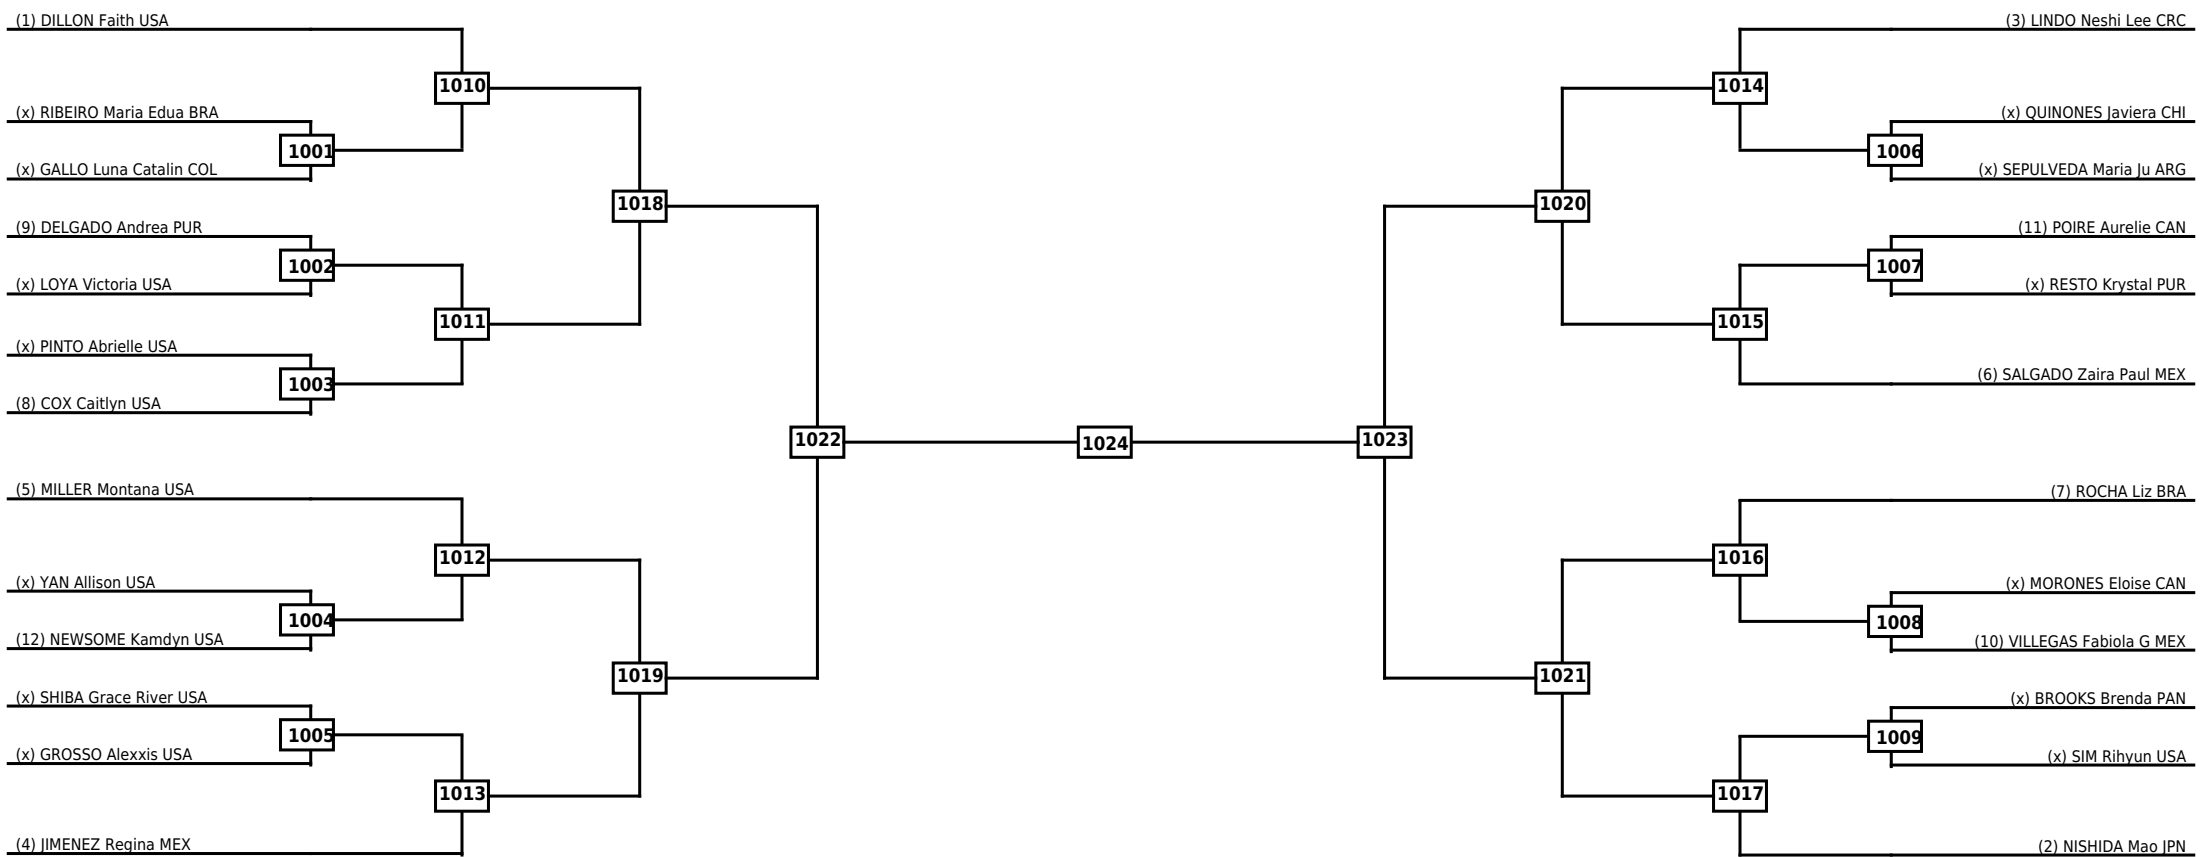

Round of 16	Quarterfinals	Semifinals	Final
-------------	---------------	------------	-------

Classification
1
2
3
3

LEGEND	RSC: Win by Referee stops contest	WDR: Win by Withdrawal	DQB: Win by Disqualification for Unsportsmanlike behavior
(x)Seed	PTF: Win by Final score	DSQ: Win by Disqualification	R: Round

Round of 32
Round of 16
Quarterfinals
Semifinals
Final
Semifinals
Quarterfinals
Round of 16
Round of 32

Classification
1
2
3
3

**LEGEND** RSC: Win by Referee stops contest    WDR: Win by Withdrawal    DQB: Win by Disqualification for Unsportsmanlike behavior  
 (x)Seed    PTF: Win by Final score    DSQ: Win by Disqualification    R: Round

Round of 32	Round of 16	Quarterfinals	Semifinals	Final	Semifinals	Quarterfinals	Round of 16	Round of 32
-------------	-------------	---------------	------------	-------	------------	---------------	-------------	-------------