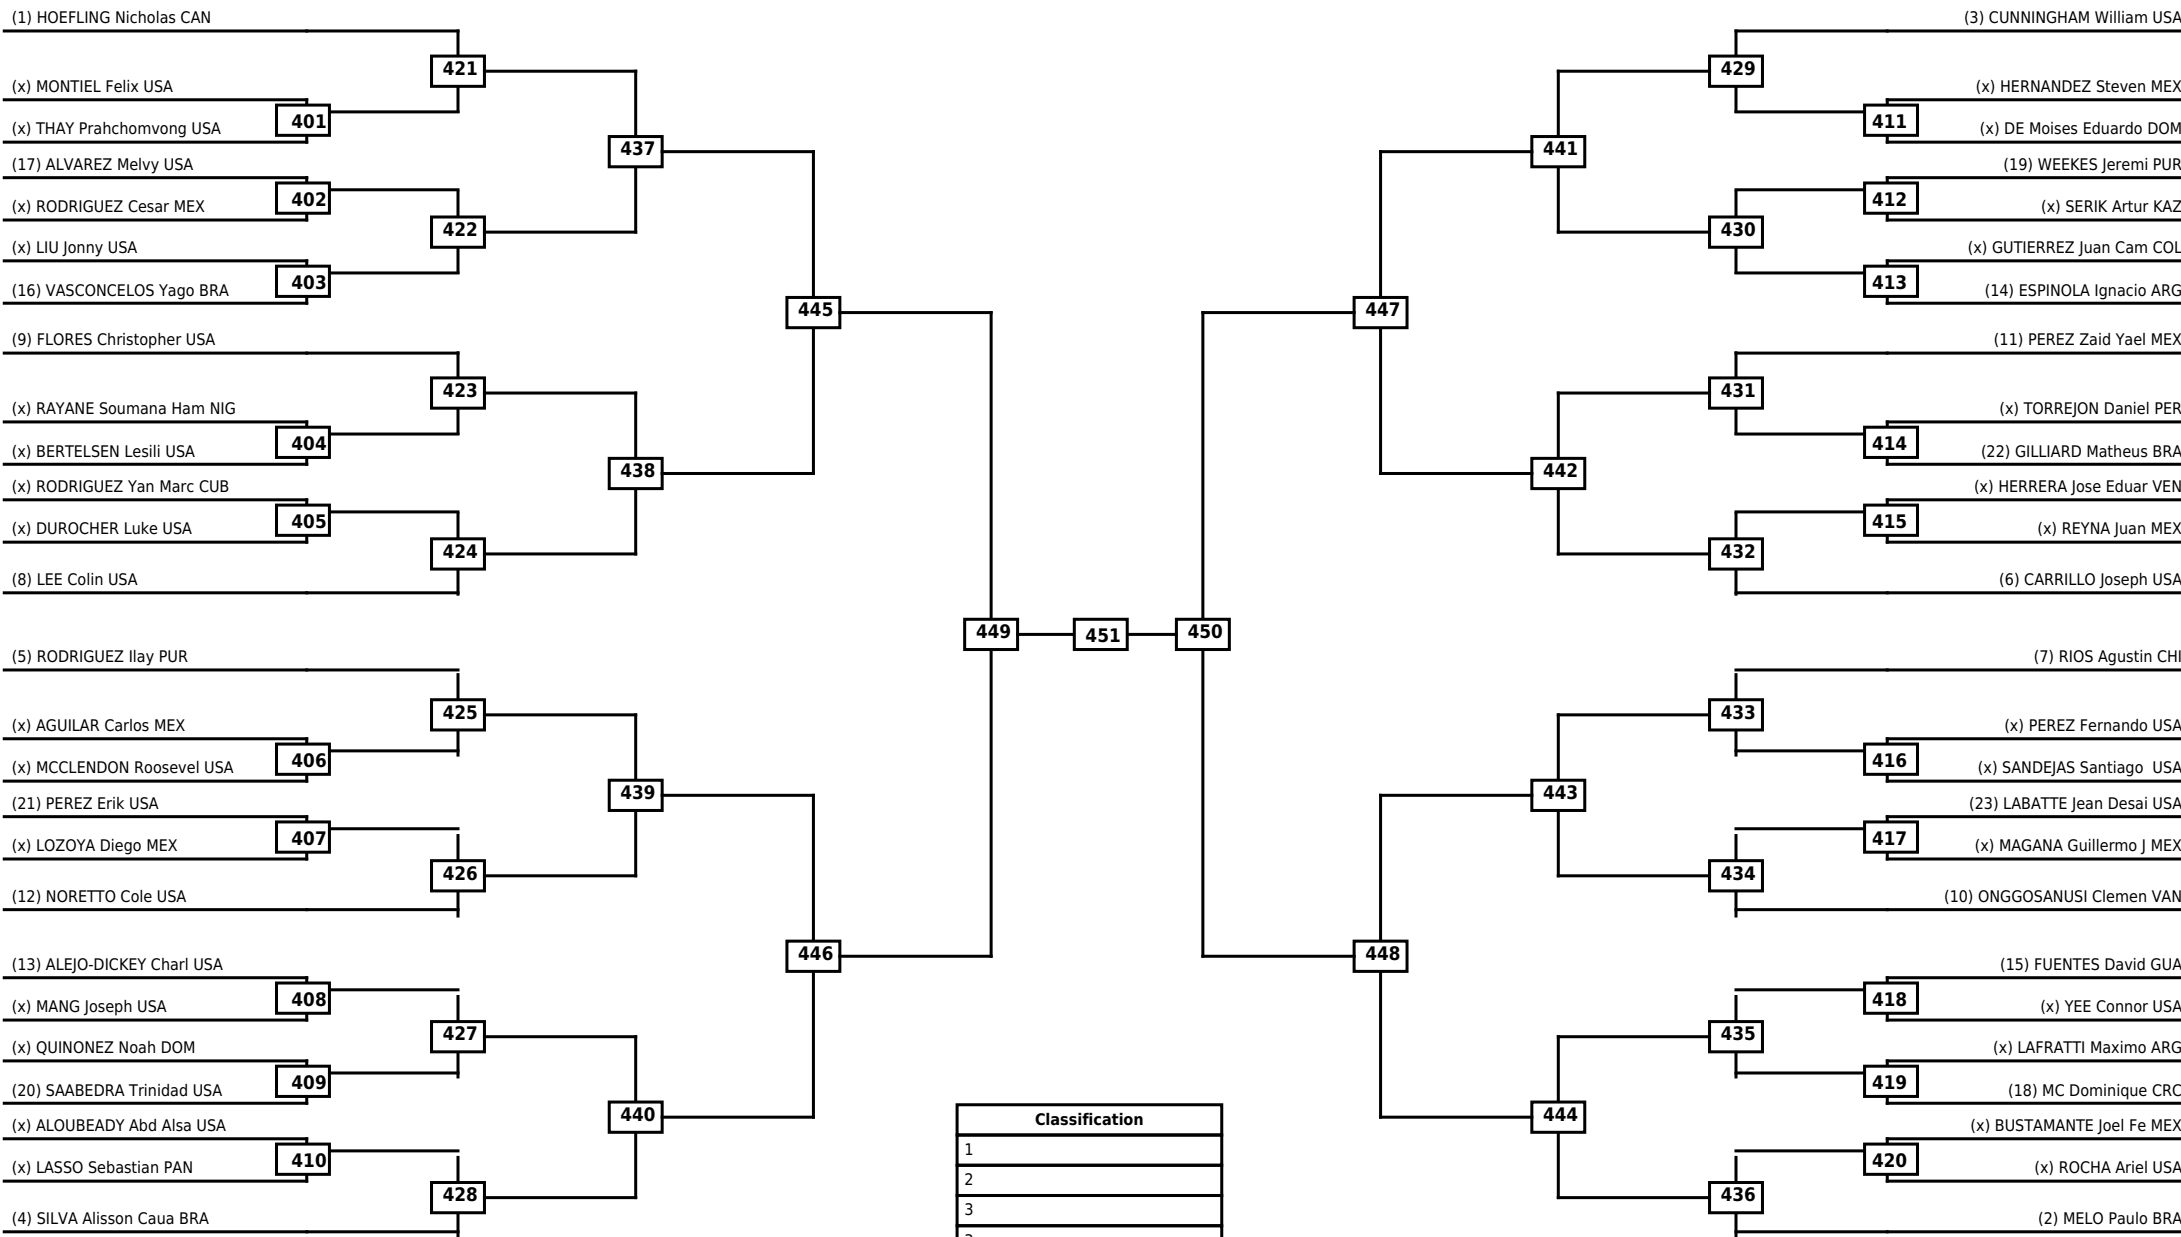

Round of 64   Round of 32   Round of 16   Quarterfinals   Semifinals   Final   Semifinals   Quarterfinals   Round of 16   Round of 32   Round of 64

Classification	
1	
2	
3	
3	

LEGEND   RSC: Win by Referee stops contest   WDR: Win by Withdrawal   DQB: Win by Disqualification for Unsportsmanlike behavior
(x)Seed   PTF: Win by Final score   DSQ: Win by Disqualification   R: Round