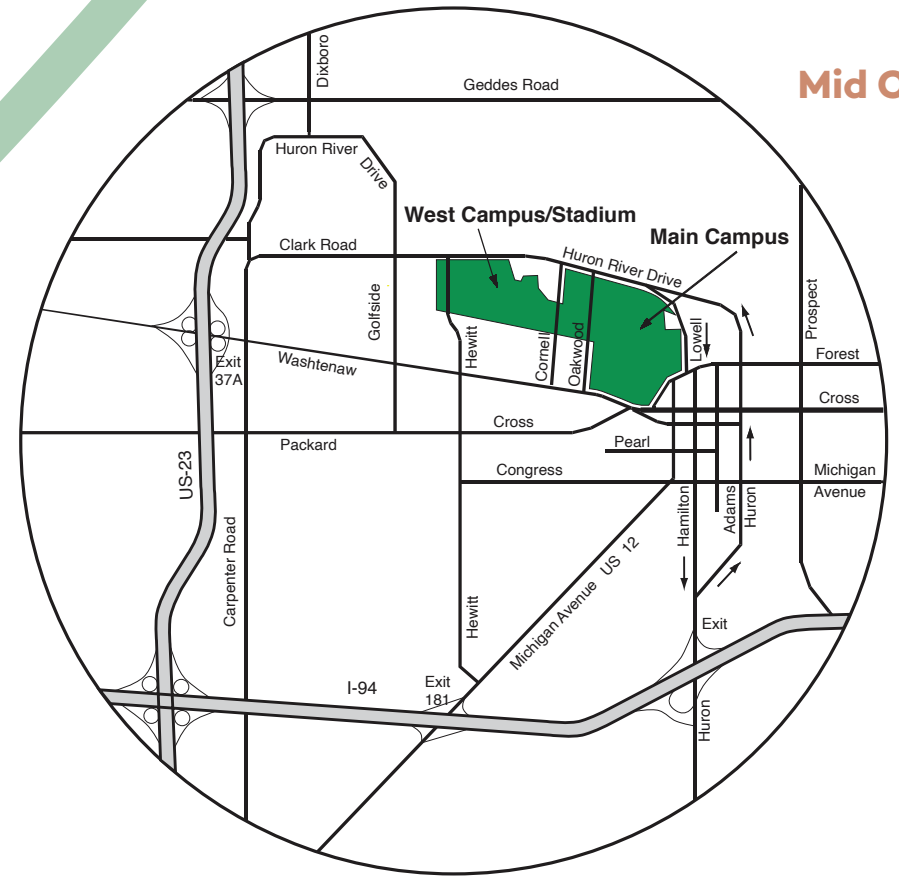

	Staff / Faculty Parking
	Reserved Parking
	Resident Parking
	Cornell Apartment Parking
	Westview Apartment Parking
	Commuter Parking
	Rynearson Stadium Parking
	Visitor Parking
	Handicap Parking
	Motorcycle Parking
	Meters / Text to Park

**Parking Facilities Index**

**Commuter Permit Parking** (no parking 2am-6am)

Y	Ann Street Lot	CC	North Lot
N	Bowen Staff Lot (after 5pm)	T	Oakwood Lot
O	Bowman-Roosevelt Lot (after 5pm)	S	Main Campus Parking Structure
B	Briggs Lot (after 5pm)	F	Pease A-1 Lot
LL	Campus Wellness Center Lot (after 5pm)	H	Pease Staff Lot
OO	Fletcher Overflow Lot	I	Perrin Street Lot
R	Ford Staff Lot (after 5pm)	DD	Physical Plant Lot
P	Ford Commuter Lot	U	Pine Grove Lot
Z	Green Lot • Cannot park in rows B-F	J	Science Complex Lot
AA	Hoyt Lot	W	Sill Lot (after 5pm)
BB	Mayhew Lot	EE	Student Center A-1 Lot
E	Normal Lot (after 5pm)	GG	Tower Lot

**Reserved Parking**

Q	Ford Reserved
D	Normal Reserved
K	Smith Reserved
V	Rackham Reserved

**Visitor Parking** (no parking 2am-6am)

L	Alexander Guest Lot
M	Bowen Guest Lot
C	McKenny Guest Lot
G	Pease Guest Lot
FF	Student Center Guest Lot

**Cornell Apts. Permit Parking**

HH	Cornell Lot
OO	Fletcher Overflow Lot (no parking 2am-6am)

**Rynearson Parking**

KK	Rynearson Lot
----	---------------