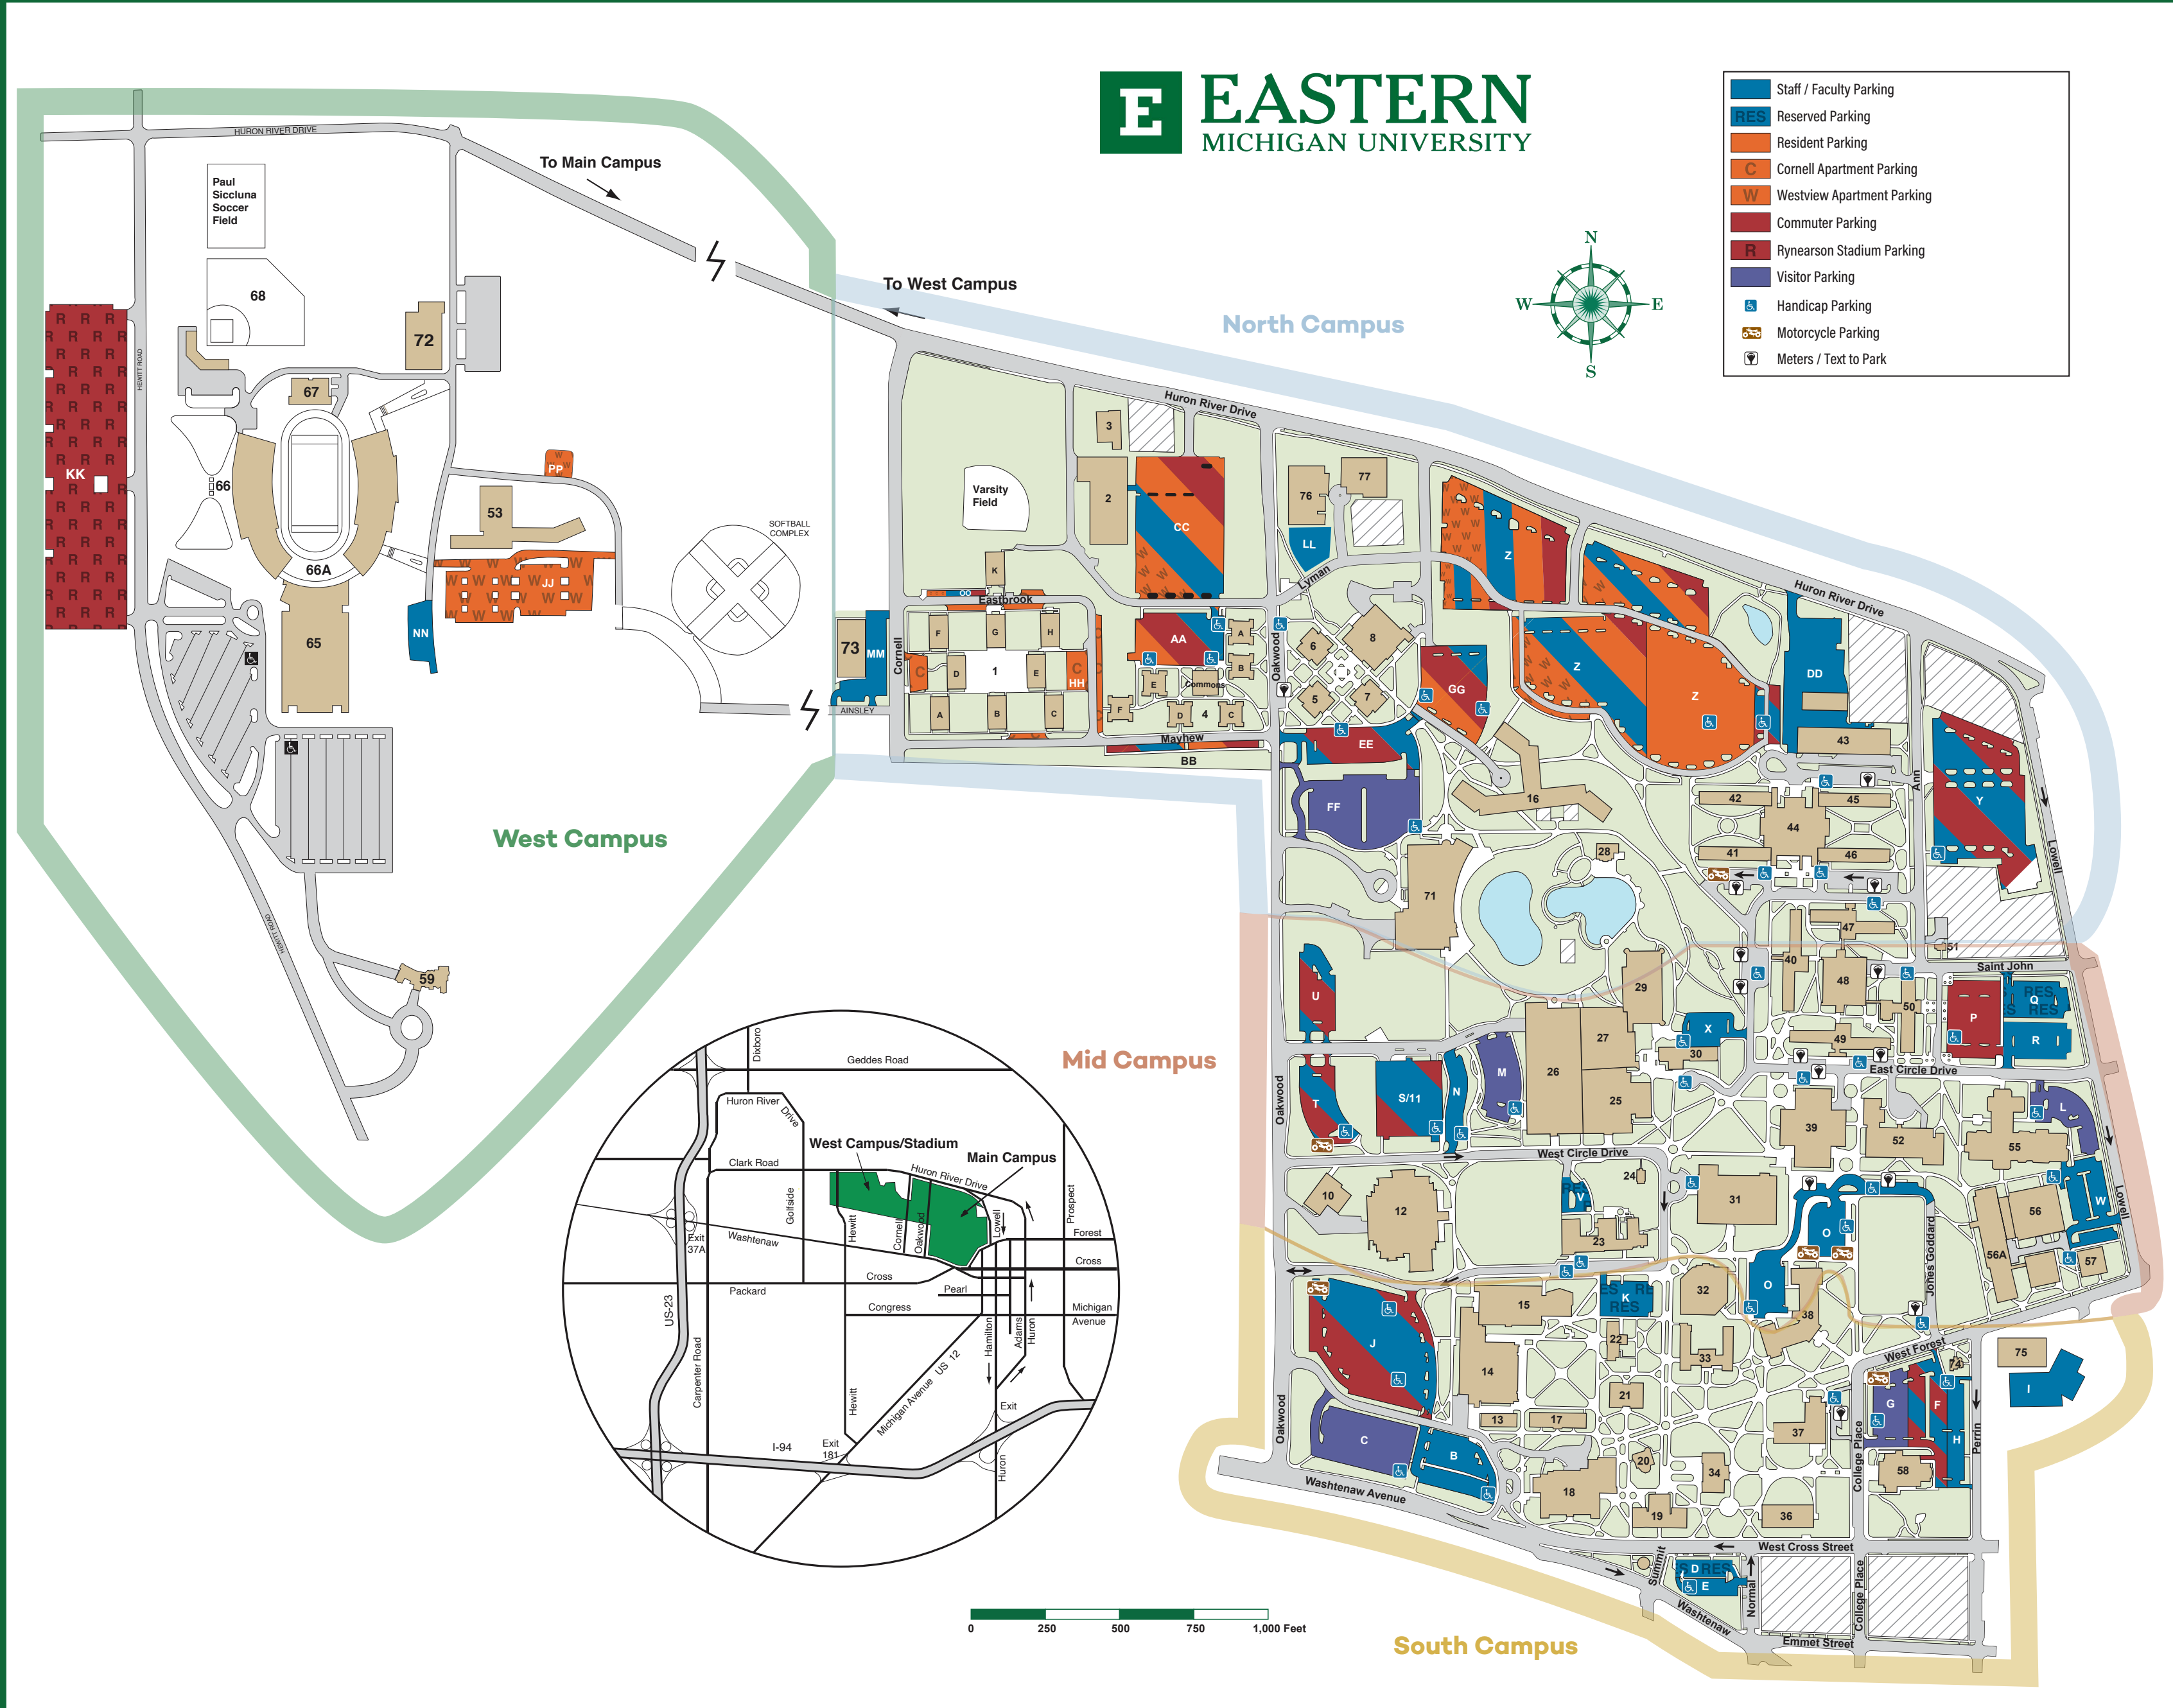

**Parking Facilities Index**

**Commuter Permit Parking** (no parking 2am-6am)

Y	Ann Street Lot	CC	North Lot
N	Bowen Staff Lot (after 5pm)	T	Oakwood Lot
O	Bowman-Roosevelt Lot (after 5pm)	S	Main Campus Parking Structure
B	Briggs Lot (after 5pm)	F	Pease A-1 Lot
LL	Campus Wellness Center Lot (after 5pm)	H	Pease Staff Lot
OO	Fletcher Overflow Lot	I	Perrin Street Lot
R	Ford Staff Lot (after 5pm)	DD	Physical Plant Lot
P	Ford Commuter Lot	U	Pine Grove Lot
Z	Green Lot • Cannot park in rows B-F	J	Science Complex Lot
AA	Hoyt Lot	W	Sill Lot (after 5pm)
BB	Mayhew Lot	EE	Student Center A-1 Lot
E	Normal Lot (after 5pm)	GG	Tower Lot

**Faculty/Staff Permit Parking**

Y	Ann Street Lot	T	Oakwood Lot
N	Bowen Staff Lot	S	Main Campus Parking Structure
O	Bowman-Roosevelt Lot	F	Pease A-1 Lot
B	Briggs Lot	H	Pease Staff Lot
LL	Campus Wellness Center Lot	I	Perrin Street Lot
OO	Fletcher Overflow Lot	DD	Physical Plant Lot
MM	Fletcher Staff Lot	U	Pine Grove Lot
R	Ford Staff Lot	J	Science Complex Lot
Z	Green Lot • Cannot park in rows B-F	W	Sill Lot
AA	Hoyt Lot	EE	Student Center A-1 Lot
BB	Mayhew Lot	X	Snow Lot
E	Normal Lot	GG	Tower Lot
CC	North Lot	NN	Westview Staff Lot

**Reserved Parking**

Q	Ford Reserved
D	Normal Reserved
K	Smith Reserved
V	Rackham Reserved

**Visitor Parking** (no parking 2am-6am)

L	Alexander Guest Lot
M	Bowen Guest Lot
C	McKenny Guest Lot
G	Pease Guest Lot
FF	Student Center Guest Lot

**Cornell Apts. Permit Parking**

HH	Cornell Lot
OO	Fletcher Overflow Lot (no parking 2am-6am)

**Rynearson Parking**

KK	Rynearson Lot
----	---------------