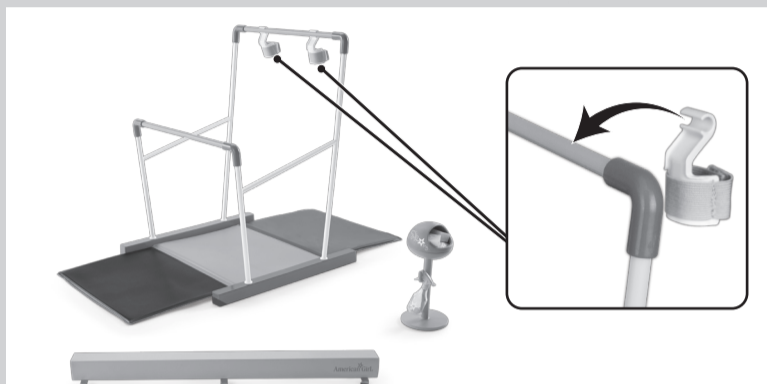

American Girl

DATE: Jun 30, 2025
SKU NUMBER: AG_TM_JMC89_4B70
SKU NAME: Dream Routine Gymnastics Set
AGILE NUMBER: 1101575113_Instruction
LANGUAGE CODE: 4LB (ENGLISH / SPANISH / FRENCH / PORTUGUESE)
TYPE OF APPLICATION: Printing
NOTES:
SIZE: 9" X 4.5" folded to 4.5" X 4.5"
Type of Fold: 2 panel
MATERIAL: 128gsm BSC
COLOR: 1C + 1C (Blk)
COATING: 2/S Waterbase