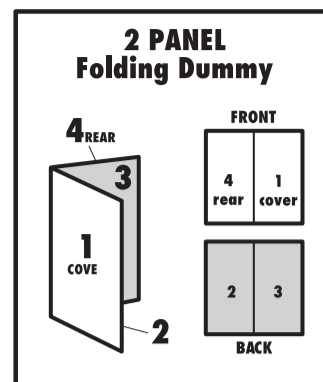

American Girl

DATE: Jun 30, 2025
SKU NUMBER: AG_TM_JMC89_4B70
SKU NAME: Dream Routine Gymnastics Set
AGILE NUMBER: 1101575113_Instruction
LANGUAGE CODE: 4LB (ENGLISH / SPANISH / FRENCH / PORTUGUESE)
TYPE OF APPLICATION: Printing
NOTES:
SIZE: 9" X 4.5" folded to 4.5" X 4.5"
Type of Fold: 2 panel
MATERIAL: 128gsm BSC
COLOR: 1C + 1C (Blk)
COATING: 2/S Waterbase