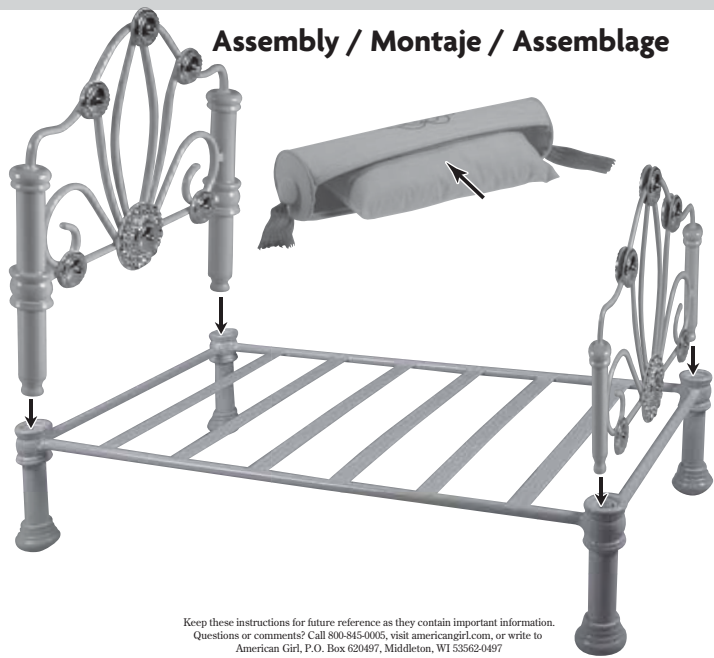

Assembly / Montaje / Assemblage

American Girl®

CKB95_1100412183

American Girl®

Rebecca's Bed & Bedding Cama y ropa de cama de Rebecca™ Lit et literie de Rebecca™

Components

- 1 headboard
- 1 footboard
- 1 bed frame
- 1 bolster
- 1 mattress
- 1 pillow
- 1 bedspread

Componentes

- 1 cabecera
- 1 pie de cama
- 1 bastidor
- 1 cabezal
- 1 colchón
- 1 almohada
- 1 cobertor

Contenu

- 1 tête de lit
- 1 pied de lit
- 1 sommier
- 1 traversin
- 1 matelas
- 1 oreiller
- 1 couverture

**Adult assembly is required.
Requiere montaje por un adulto.
Doit être assemblé par un adulte.**

8+