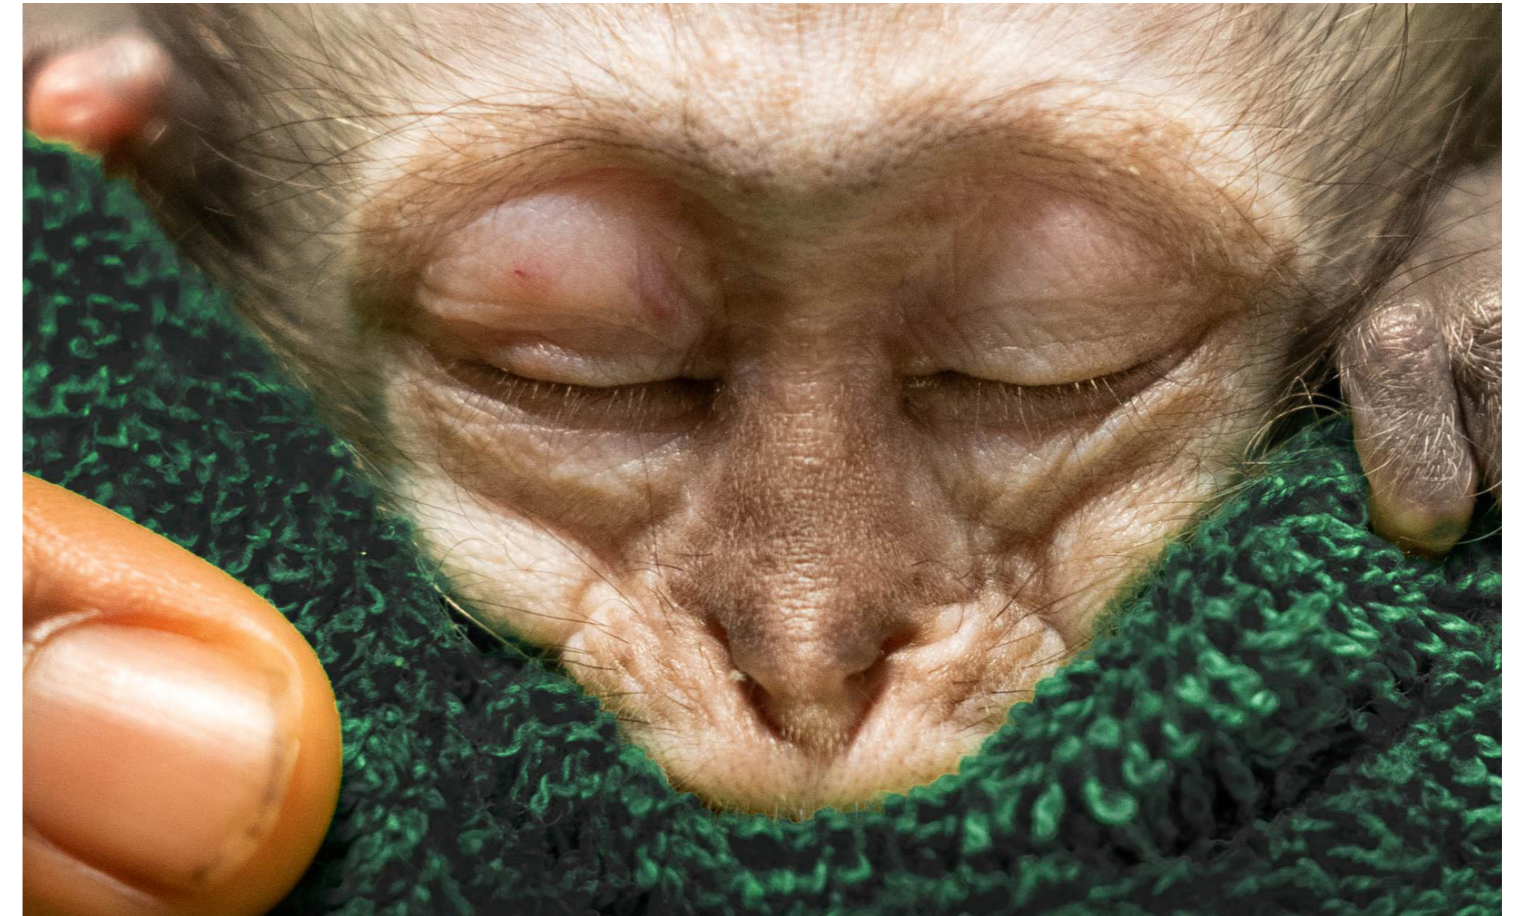

a sky original

WILD ANIMAL BABIES

A Sky original series following Patrick Aryee and an adorable cast of baby animal characters as they face their ultimate test; their first days, weeks and months on planet earth. From the outback of Australia to the Costa Rican coast, we watch as our tiny heroes overcome each new challenge. As the youngsters learn the life skills they need to survive, we witness the extraordinary devotion of animal parents, the sacrifices they make and their determination to protect the next generation.

sky nature

MALAWI WILDLIFE RESCUE

In the deep heart of Africa lies a little known country called Malawi, a country on the frontline of both wildlife crime and wildlife rescue. These two worlds collide at Lilongwe Wildlife Centre where no two days are ever the same. As the only rescue centre in the whole of the country they deal with all wildlife emergencies and Amanda Salb, the head vet, is constantly on call. Amanda and the animal care team deal with everything from crazy baboons to snared zebras and injured rhinos, while also working with the National Parks to support conservation work and helping to confiscate animals from the illegal wildlife trade.

INTO THE WILD: INDIA

Into the Wild: India will take the viewer on an enthralling journey through the magical wilderness of this fascinating country, showcasing some of its most iconic and spectacular species, as well as some surprising and enchanting less familiar creatures. Travelling from the jungles and grasslands of southern India, to the remote bare peaks of the Himalayas and from the dry, arid desert regions of the north-west, to the misty, perpetually wet rainforests of the Western Ghats.