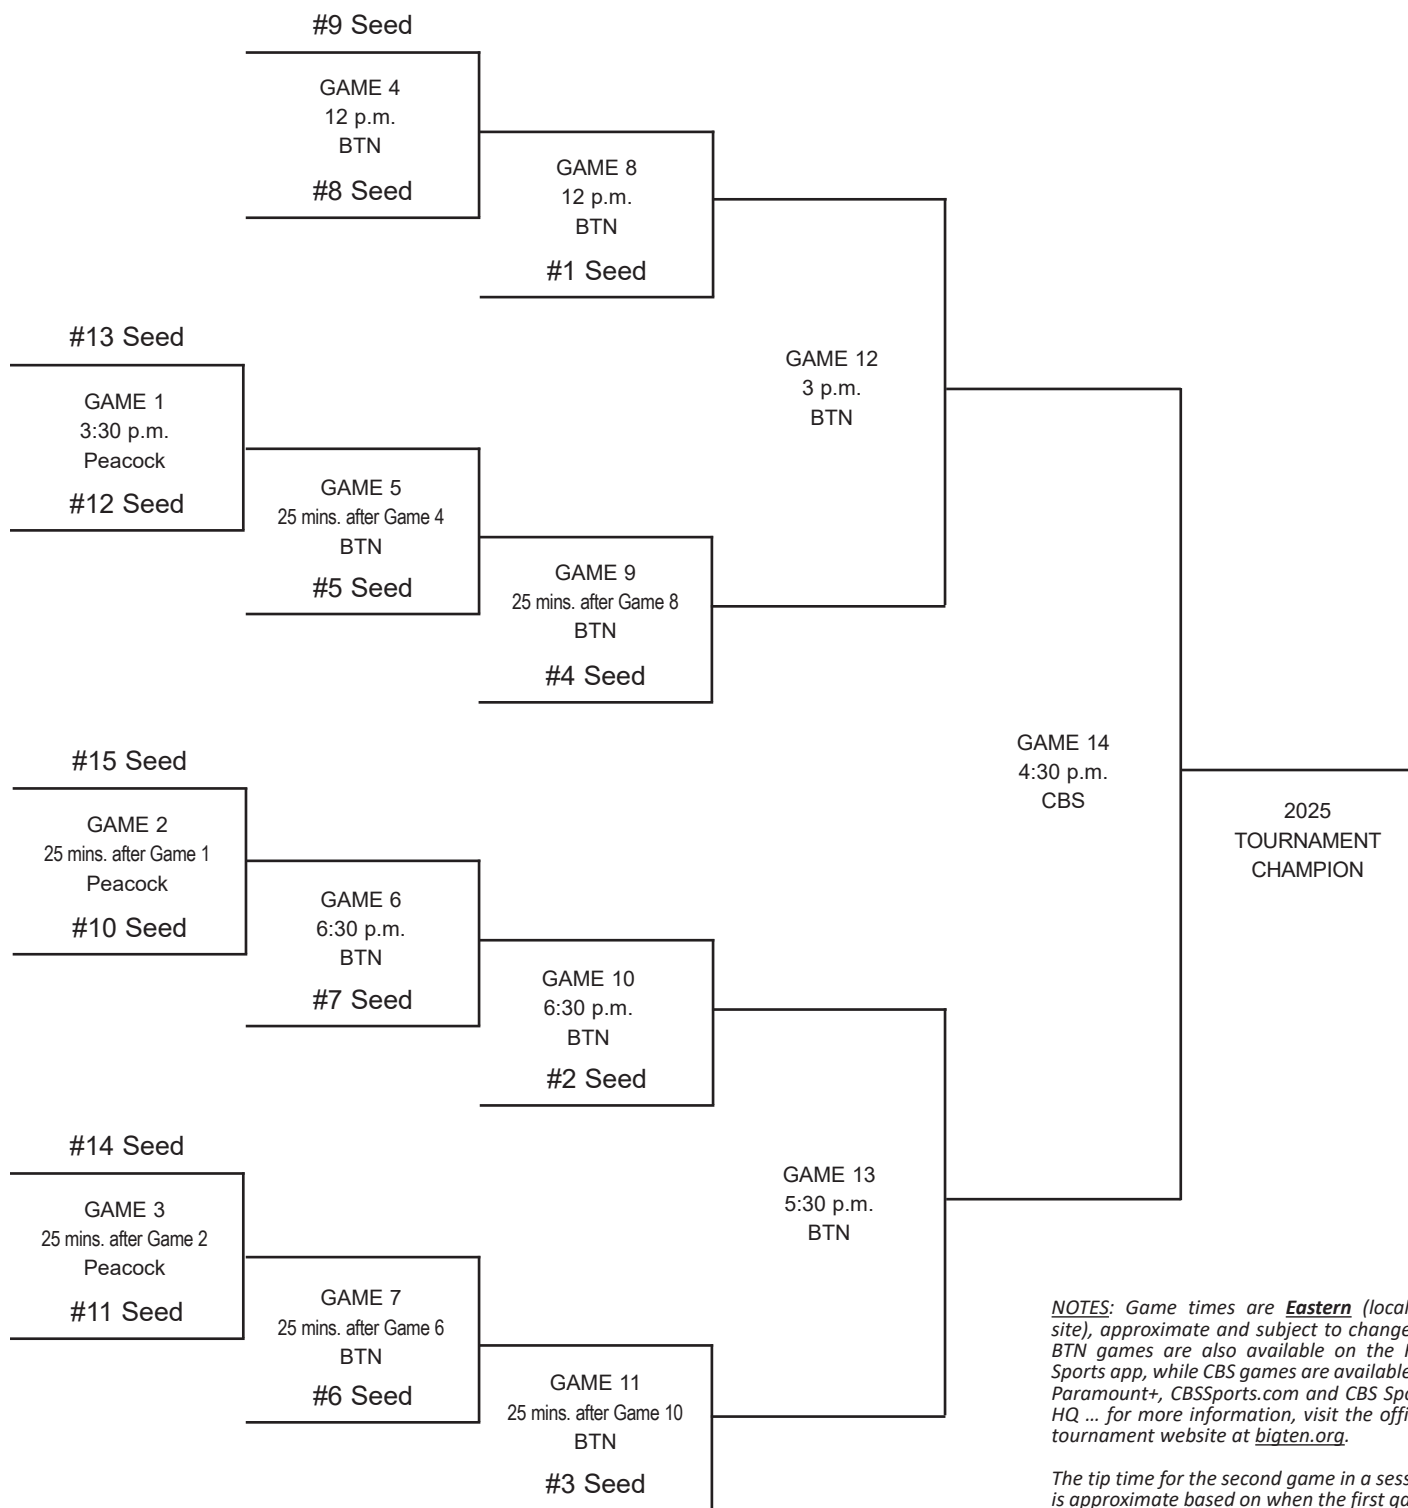

2025 TIAA BIG TEN WOMEN'S BASKETBALL TOURNAMENT

MARCH 5-9 • GAINBRIDGE FIELDHOUSE • INDIANAPOLIS, IND.

MARCH 5 MARCH 6 MARCH 7 MARCH 8 MARCH 9

*NOTES: Game times are **Eastern** (local to site), approximate and subject to change. ... BTN games are also available on the FOX Sports app, while CBS games are available on Paramount+, CBSSports.com and CBS Sports HQ ... for more information, visit the official tournament website at bigten.org.*