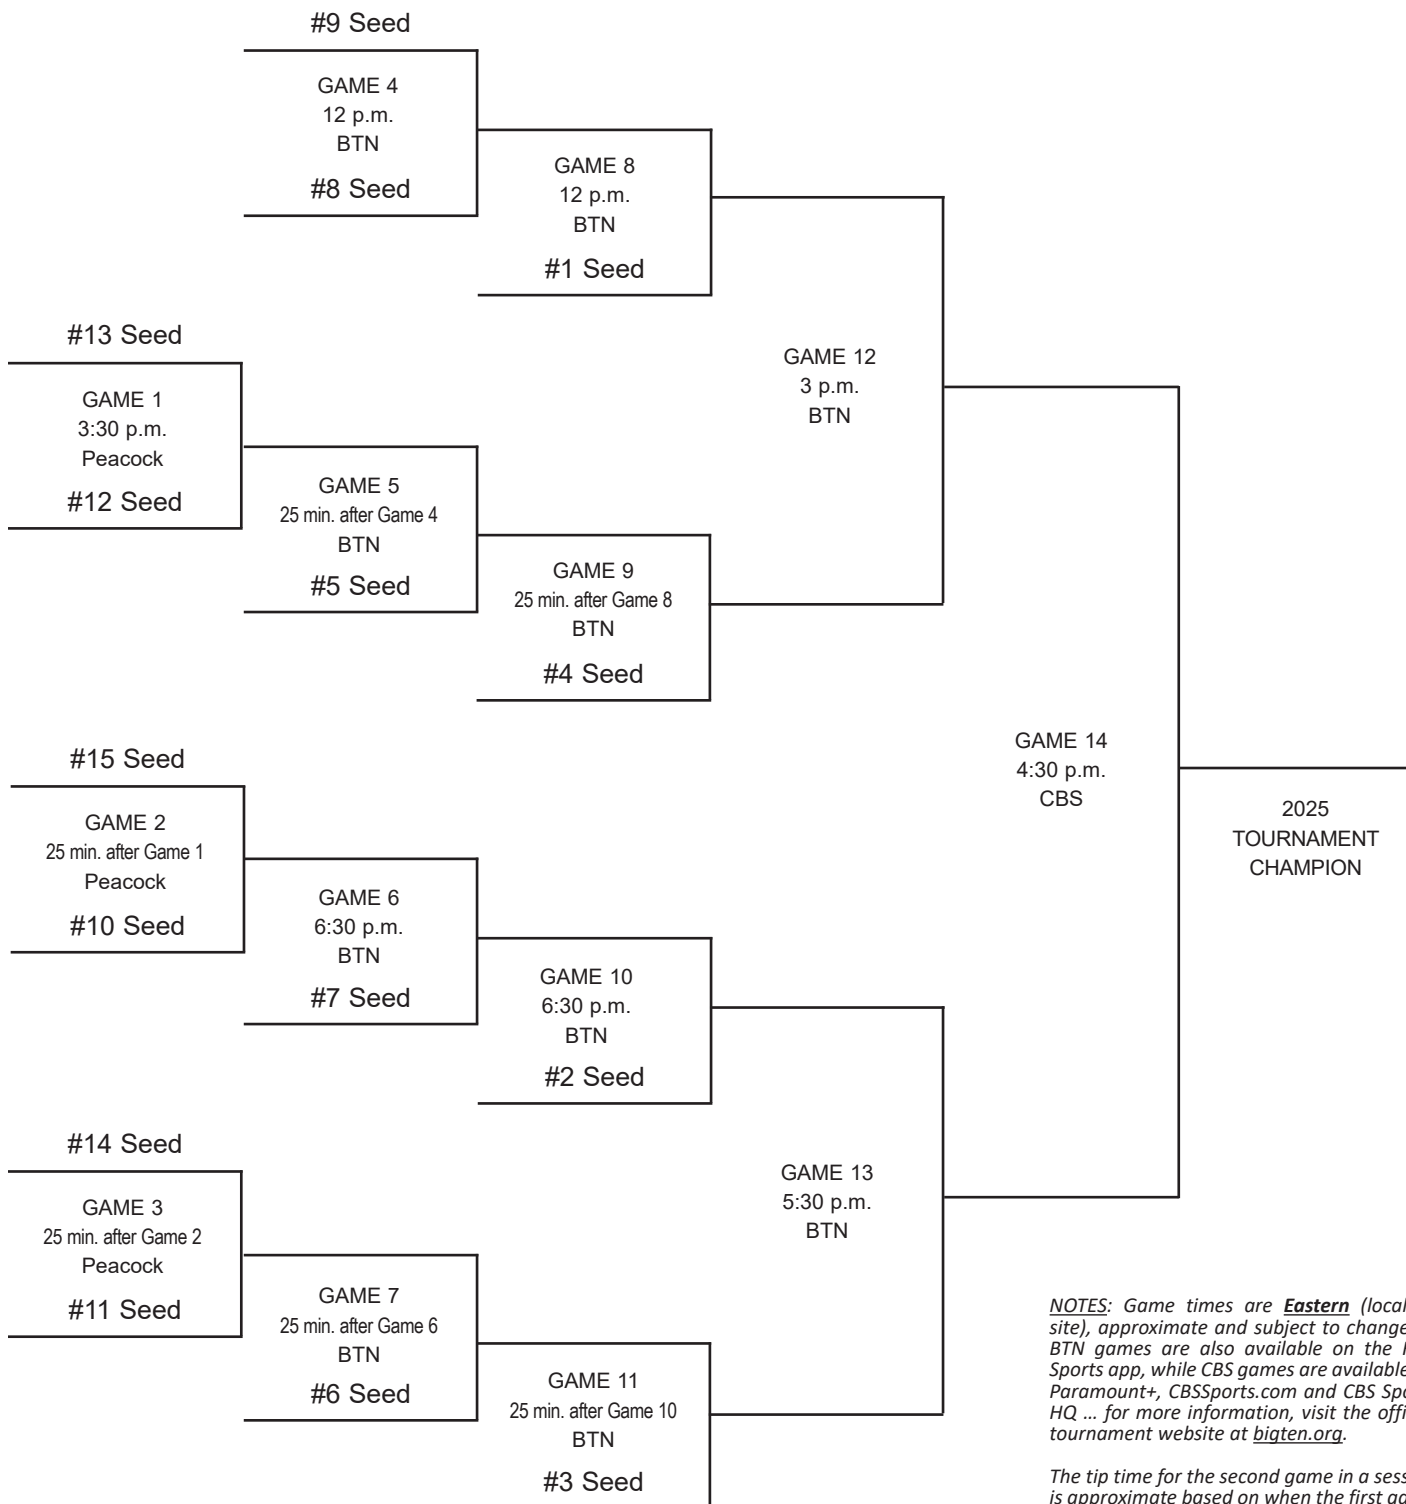

# 2025 TIAA BIG TEN WOMEN'S BASKETBALL TOURNAMENT

MARCH 5-9 • GAINBRIDGE FIELDHOUSE • INDIANAPOLIS, IND.

MARCH 5                      MARCH 6                      MARCH 7                      MARCH 8                      MARCH 9