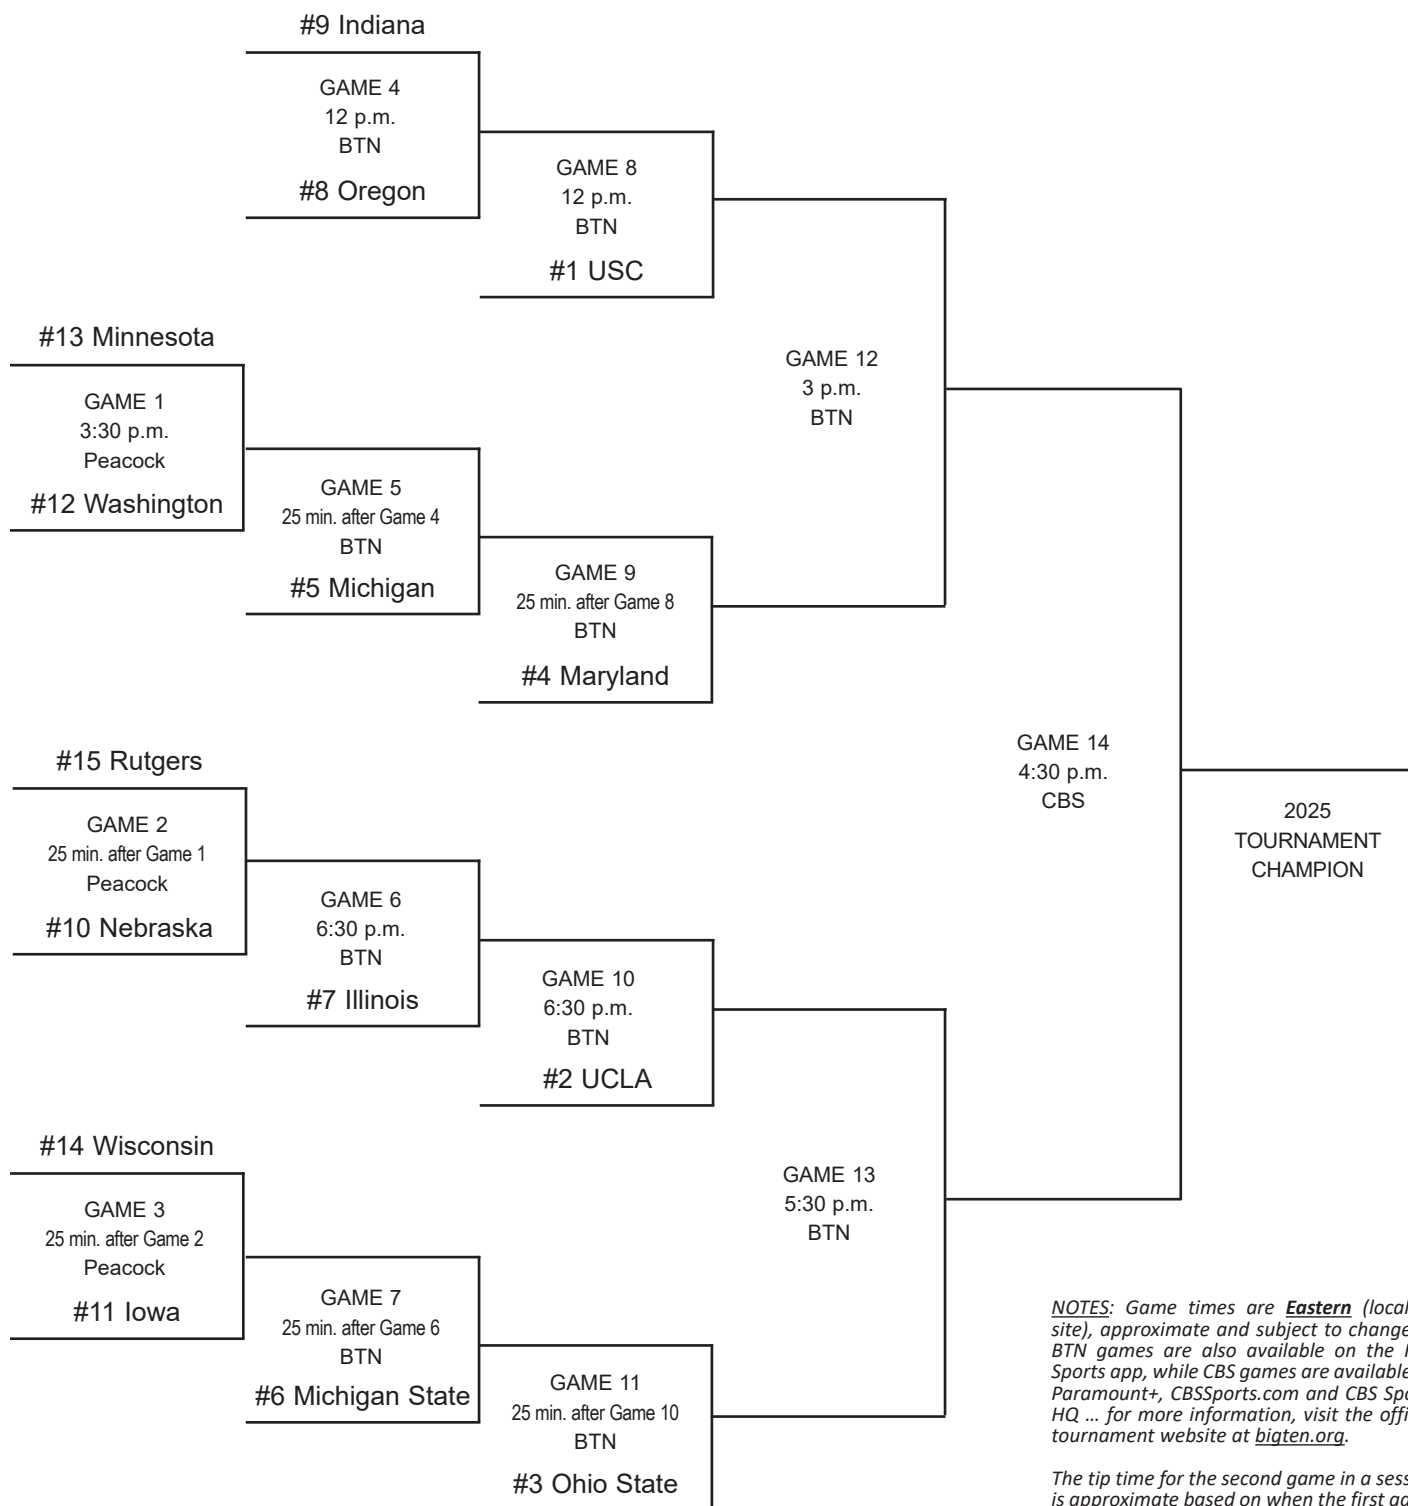

2025 TIAA BIG TEN WOMEN'S BASKETBALL TOURNAMENT

MARCH 5-9 • GAINBRIDGE FIELDHOUSE • INDIANAPOLIS, IND.

MARCH 5 MARCH 6 MARCH 7 MARCH 8 MARCH 9

*NOTES: Game times are **Eastern** (local to site), approximate and subject to change. ... BTN games are also available on the FOX Sports app, while CBS games are available on Paramount+, CBSSports.com and CBS Sports HQ ... for more information, visit the official tournament website at bigten.org.*