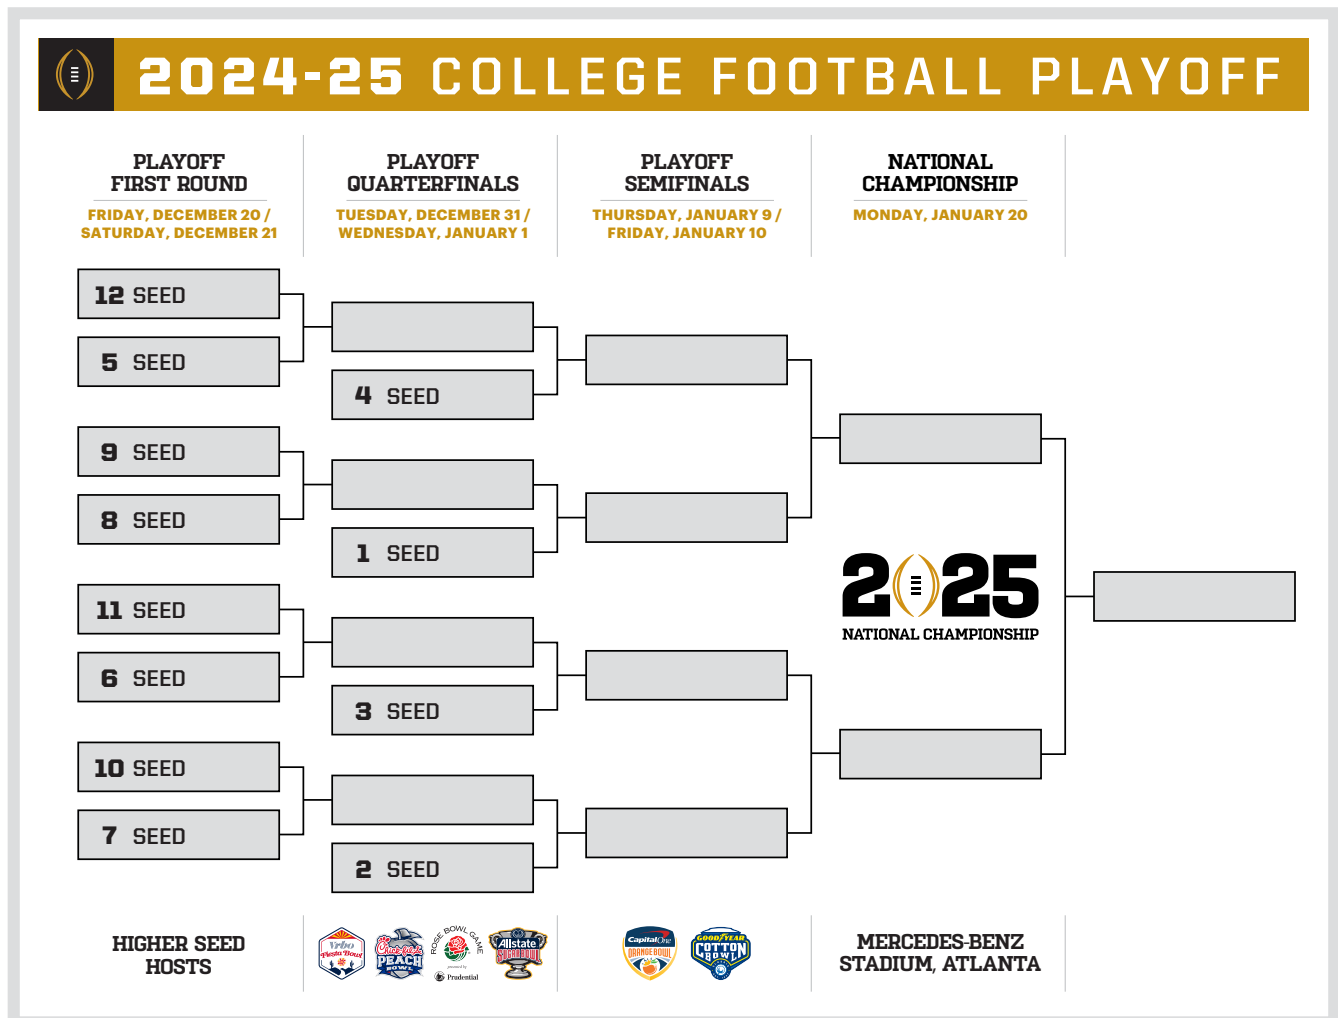

- The 12 participating teams will be the five conference champions ranked highest by the CFP selection committee, plus the next seven highest-ranked teams.
- The ranking of the teams will continue to be done by a selection committee.
- The four highest-ranked conference champions will be seeded one through four and will receive a first-round bye. The fifth conference champion will be seeded where it was ranked or at No. 12 if it is outside the top 12 rankings. Non-conference champions ranked in the top four will be seeded beginning at No. 5. Because of this, the seeding, 1 through 12, could look different than the final rankings.
- The eight teams seeded No. 5-12 will play in a first round with the higher seeds hosting the lower seeds either on campus or at other sites designated by the higher-seeded institution (No. 12 at No. 5, No. 11 at No. 6, No. 10 at No. 7 and No. 9 at No. 8.).
- The selection committee will assign the four highest-ranked conference champions to Playoff Quarterfinals hosted by bowls. This will be done in consideration of historic bowl relationships, then in consideration of rankings. For example, if the Sugar Bowl hosts a Playoff Quarterfinal and the SEC champion is ranked No. 1 and the Big 12 champion is ranked No. 3, the SEC champion would be assigned to the Sugar Bowl and the Big 12 champion would be assigned elsewhere.
- With the four highest-ranked conference champions assigned to bowls, their four Playoff Quarterfinal opponents will be dictated by the bracket (i.e., No. 1 vs. No. 8/9 winner, No. 4 vs. No. 5/12 winner, No. 2 vs. 7/10 winner; No. 3 vs. 6/11 winner.)
- The College Football Playoff bracket will follow the selection committee’s rankings, with no modifications made to avoid rematches between teams that may have played during the regular season or are from the same conference.
- The bracket will remain in effect throughout the playoff (i.e., no re-seeding).
- The highest seed will receive preferential placement for the Playoff Semifinal bowl assignment.
- All 11 games will be under the CFP umbrella with the administrative policies determined by the CFP.

BIG LIFE. BIG STAGE. BIG TEN.

Big Ten schools have won at least five national championships in 26 of the last 30 years, averaging nearly seven per year during that span.