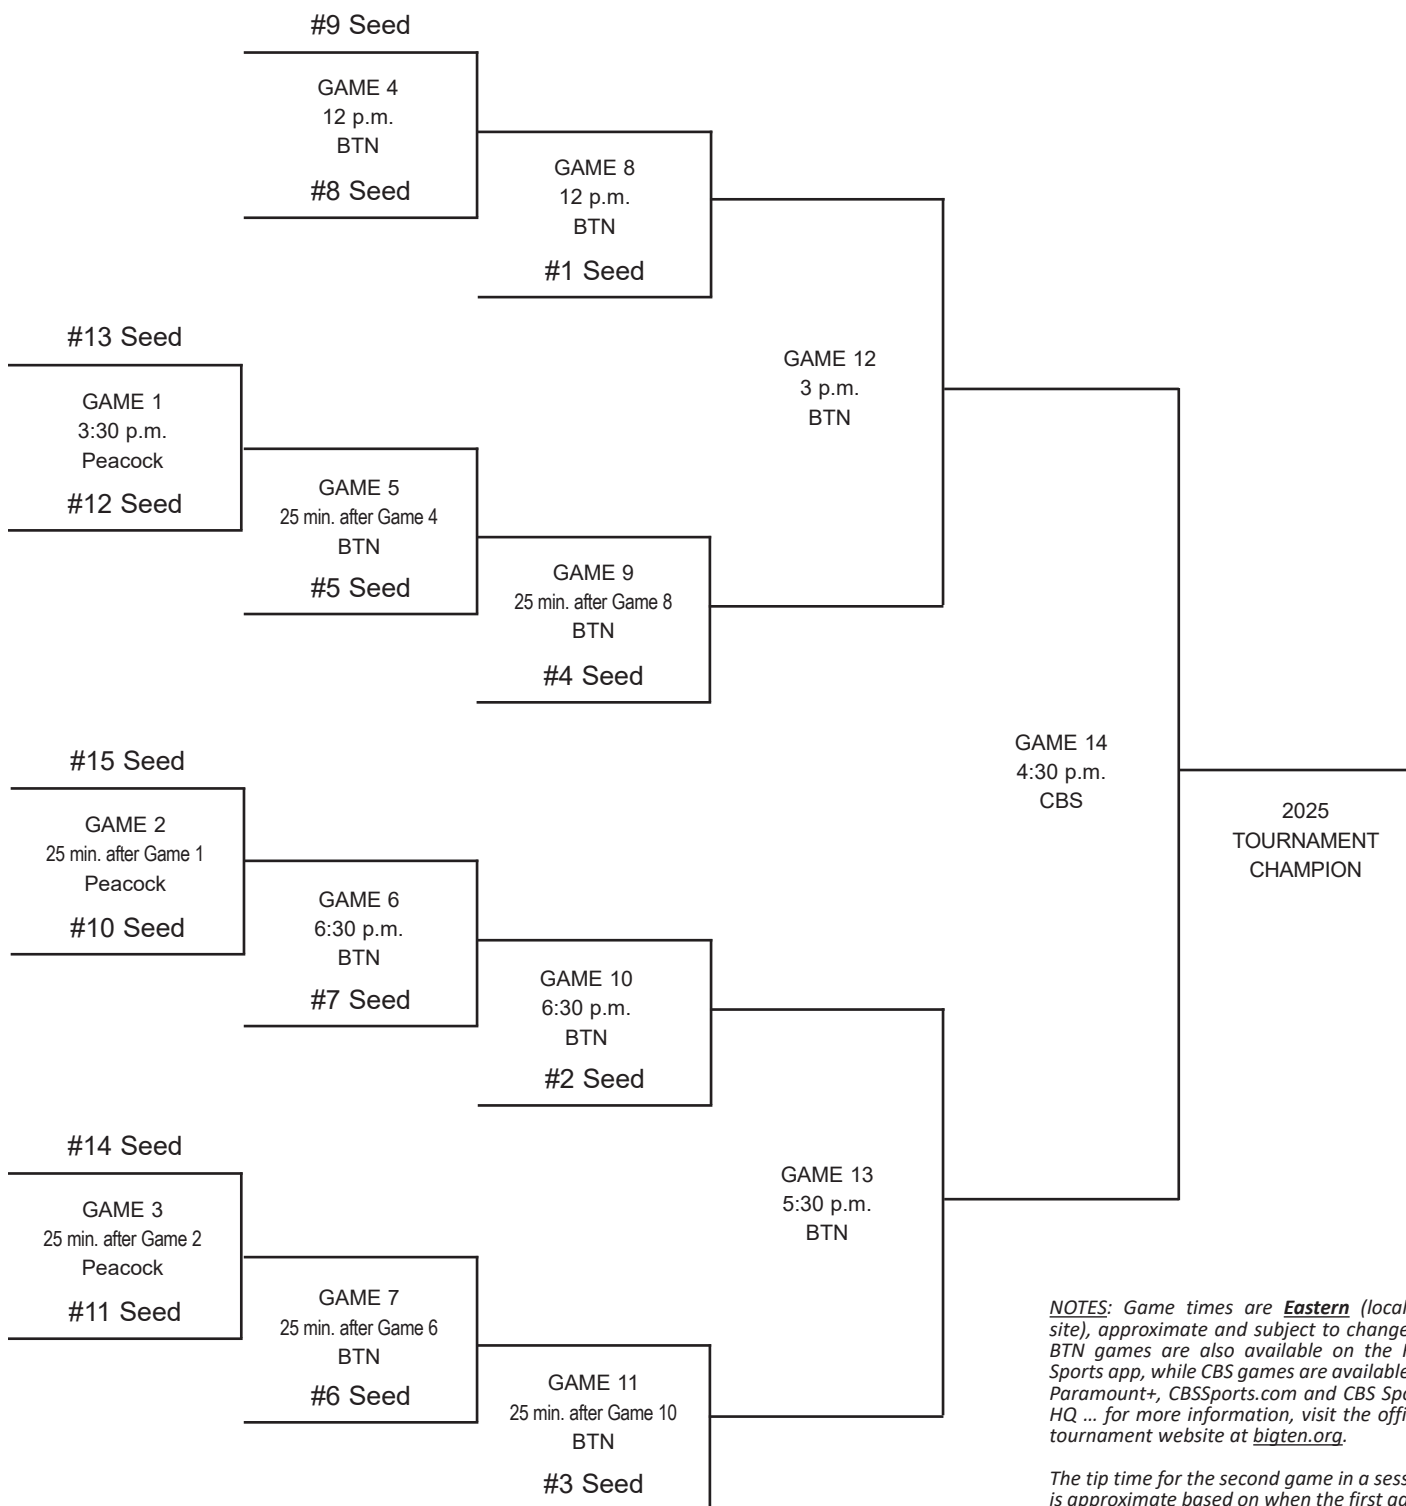

2025 TIAA BIG TEN WOMEN'S BASKETBALL TOURNAMENT

MARCH 5-9 • GAINBRIDGE FIELDHOUSE • INDIANAPOLIS, IND.

MARCH 5 MARCH 6 MARCH 7 MARCH 8 MARCH 9

*NOTES: Game times are **Eastern** (local to site), approximate and subject to change. ... BTN games are also available on the FOX Sports app, while CBS games are available on Paramount+, CBSSports.com and CBS Sports HQ ... for more information, visit the official tournament website at bigten.org.*