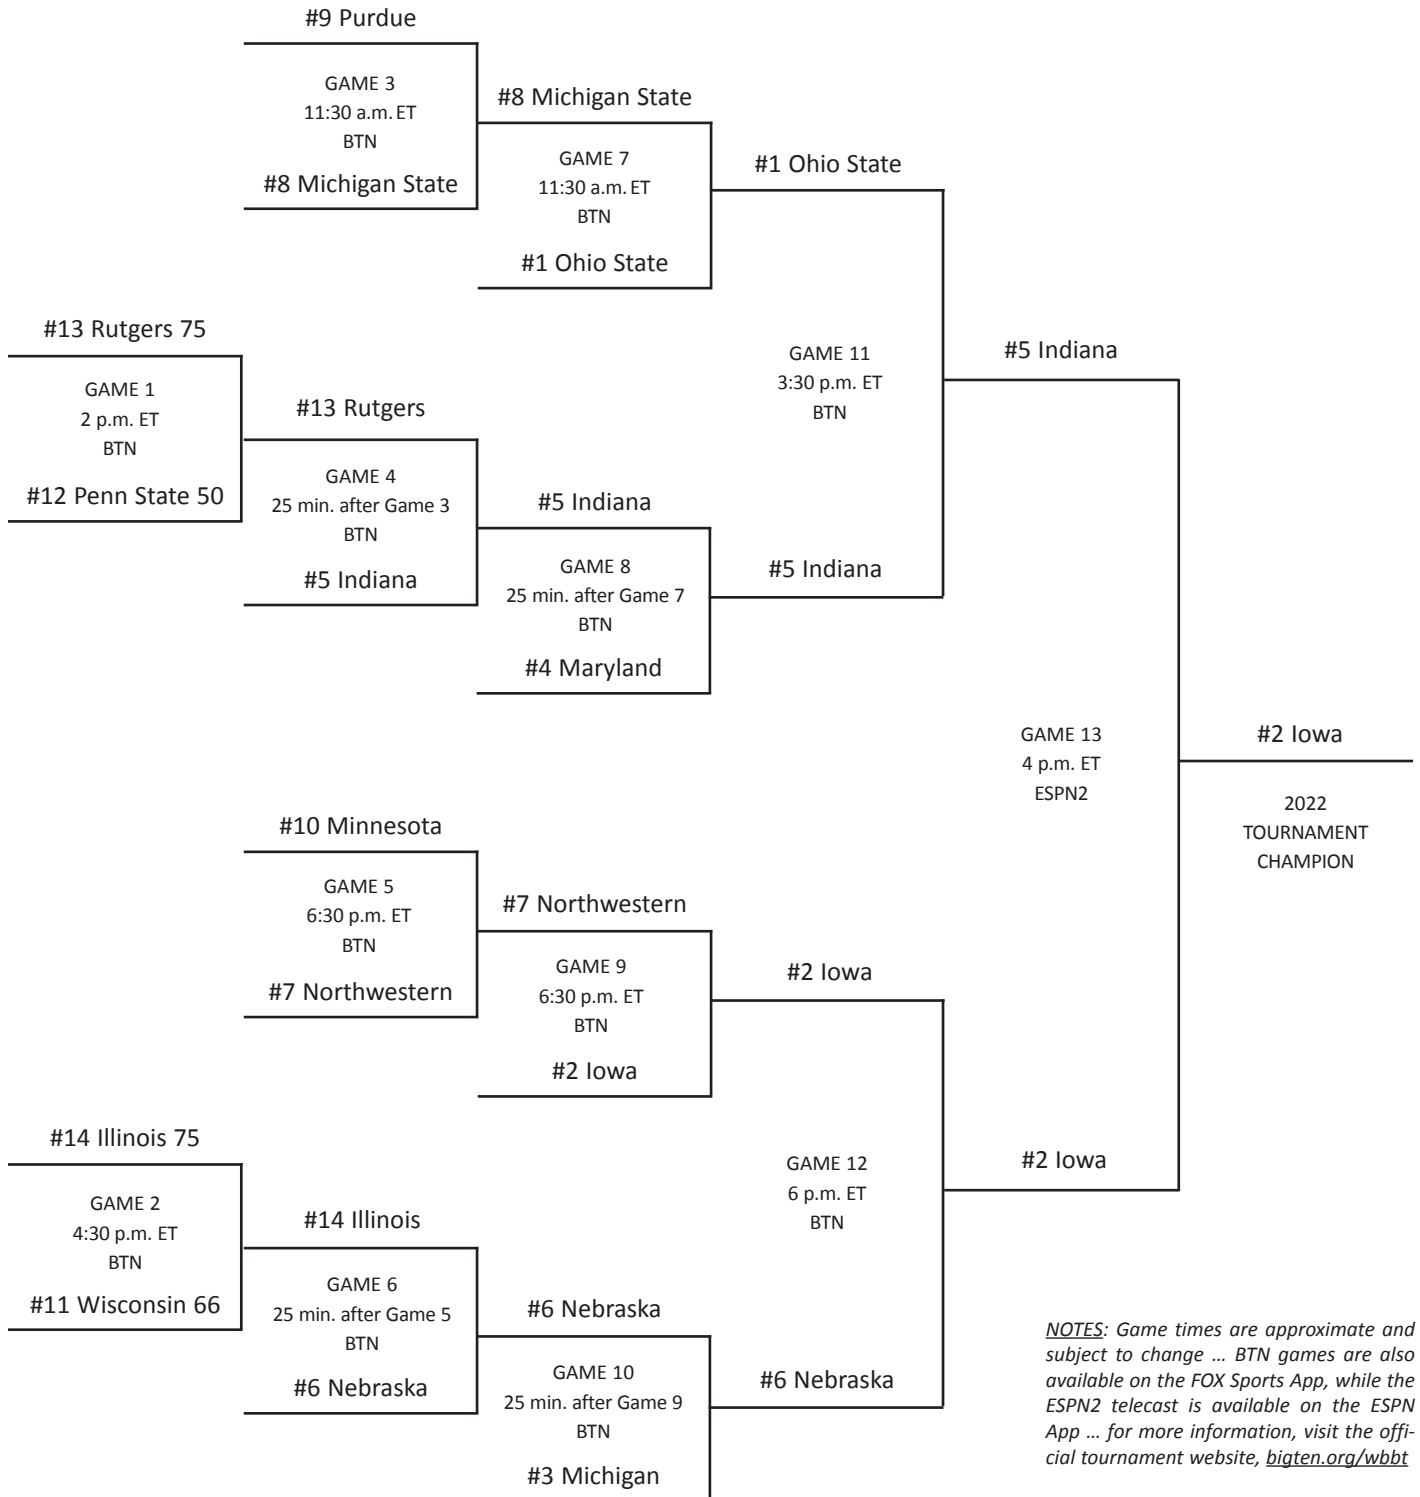

2022 BIG TEN WOMEN'S BASKETBALL TOURNAMENT

MARCH 2-6 • GAINBRIDGE FIELDHOUSE • INDIANAPOLIS, IND.

MARCH 2

MARCH 3

MARCH 4

MARCH 5

MARCH 6

NOTES: Game times are approximate and subject to change ... BTN games are also available on the FOX Sports App, while the ESPN2 telecast is available on the ESPN App ... for more information, visit the official tournament website, bigten.org/wbbt