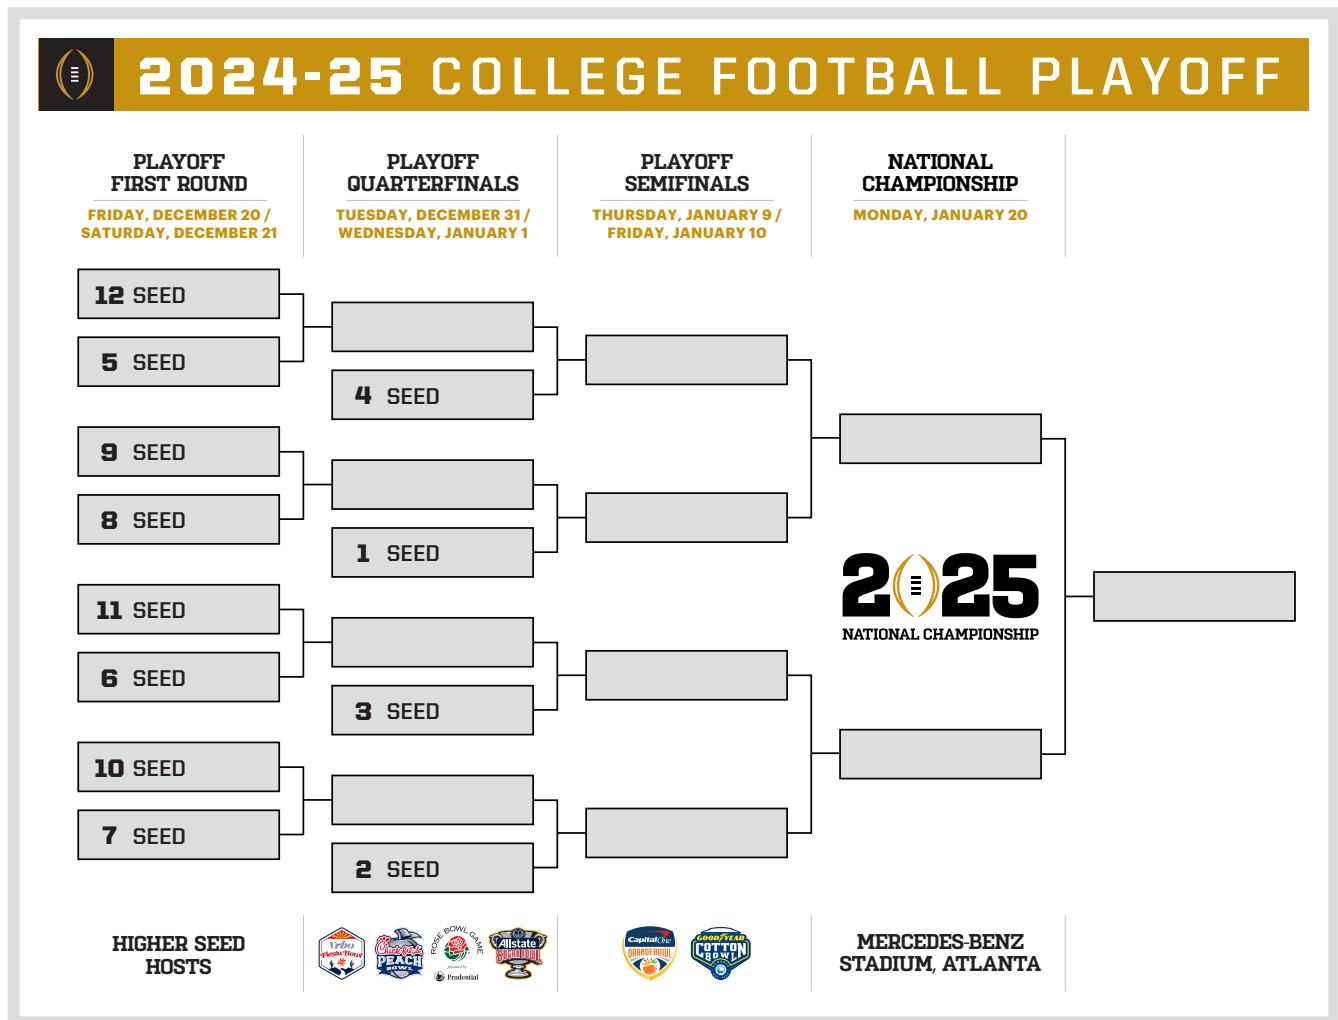

- The 12 participating teams will be the five conference champions ranked highest by the CFP selection committee, plus the next seven highest-ranked teams.
- The ranking of the teams will continue to be done by a selection committee.
- The four highest-ranked conference champions will be seeded one through four and will receive a first-round bye. The fifth conference champion will be seeded where it was ranked or at No. 12 if it is outside the top 12 rankings. Non-conference champions ranked in the top four will be seeded beginning at No. 5. Because of this, the seeding, 1 through 12, could look different than the final rankings.
- The eight teams seeded No. 5-12 will play in a first round with the higher seeds hosting the lower seeds either on campus or at other sites designated by the higher-seeded institution (No. 12 at No. 5, No. 11 at No. 6, No. 10 at No. 7 and No. 9 at No. 8.).
- The selection committee will assign the four highest-ranked conference champions to Playoff Quarterfinals hosted by bowls. This will be done in consideration of historic bowl relationships, then in consideration of rankings. For example, if the Sugar Bowl hosts a Playoff Quarterfinal and the SEC champion is ranked No. 1 and the Big 12 champion is ranked No. 3, the SEC champion would be assigned to the Sugar Bowl and the Big 12 champion would be assigned elsewhere.
- With the four highest-ranked conference champions assigned to bowls, their four Playoff Quarterfinal opponents will be dictated by the bracket (i.e., No. 1 vs. No. 8/9 winner, No. 4 vs. No. 5/12 winner, No. 2 vs. 7/10 winner; No. 3 vs. 6/11 winner.)
- The College Football Playoff bracket will follow the selection committee’s rankings, with no modifications made to avoid rematches between teams that may have played during the regular season or are from the same conference.
- The bracket will remain in effect throughout the playoff (i.e., no re-seeding).
- The highest seed will receive preferential placement for the Playoff Semifinal bowl assignment.
- All 11 games will be under the CFP umbrella with the administrative policies determined by the CFP.

BIG LIFE. BIG STAGE. BIG TEN.

The Big Ten leads all conferences with more than 1,900 Academic All-Americans, including 80 honorees during the 2023-24 academic year.