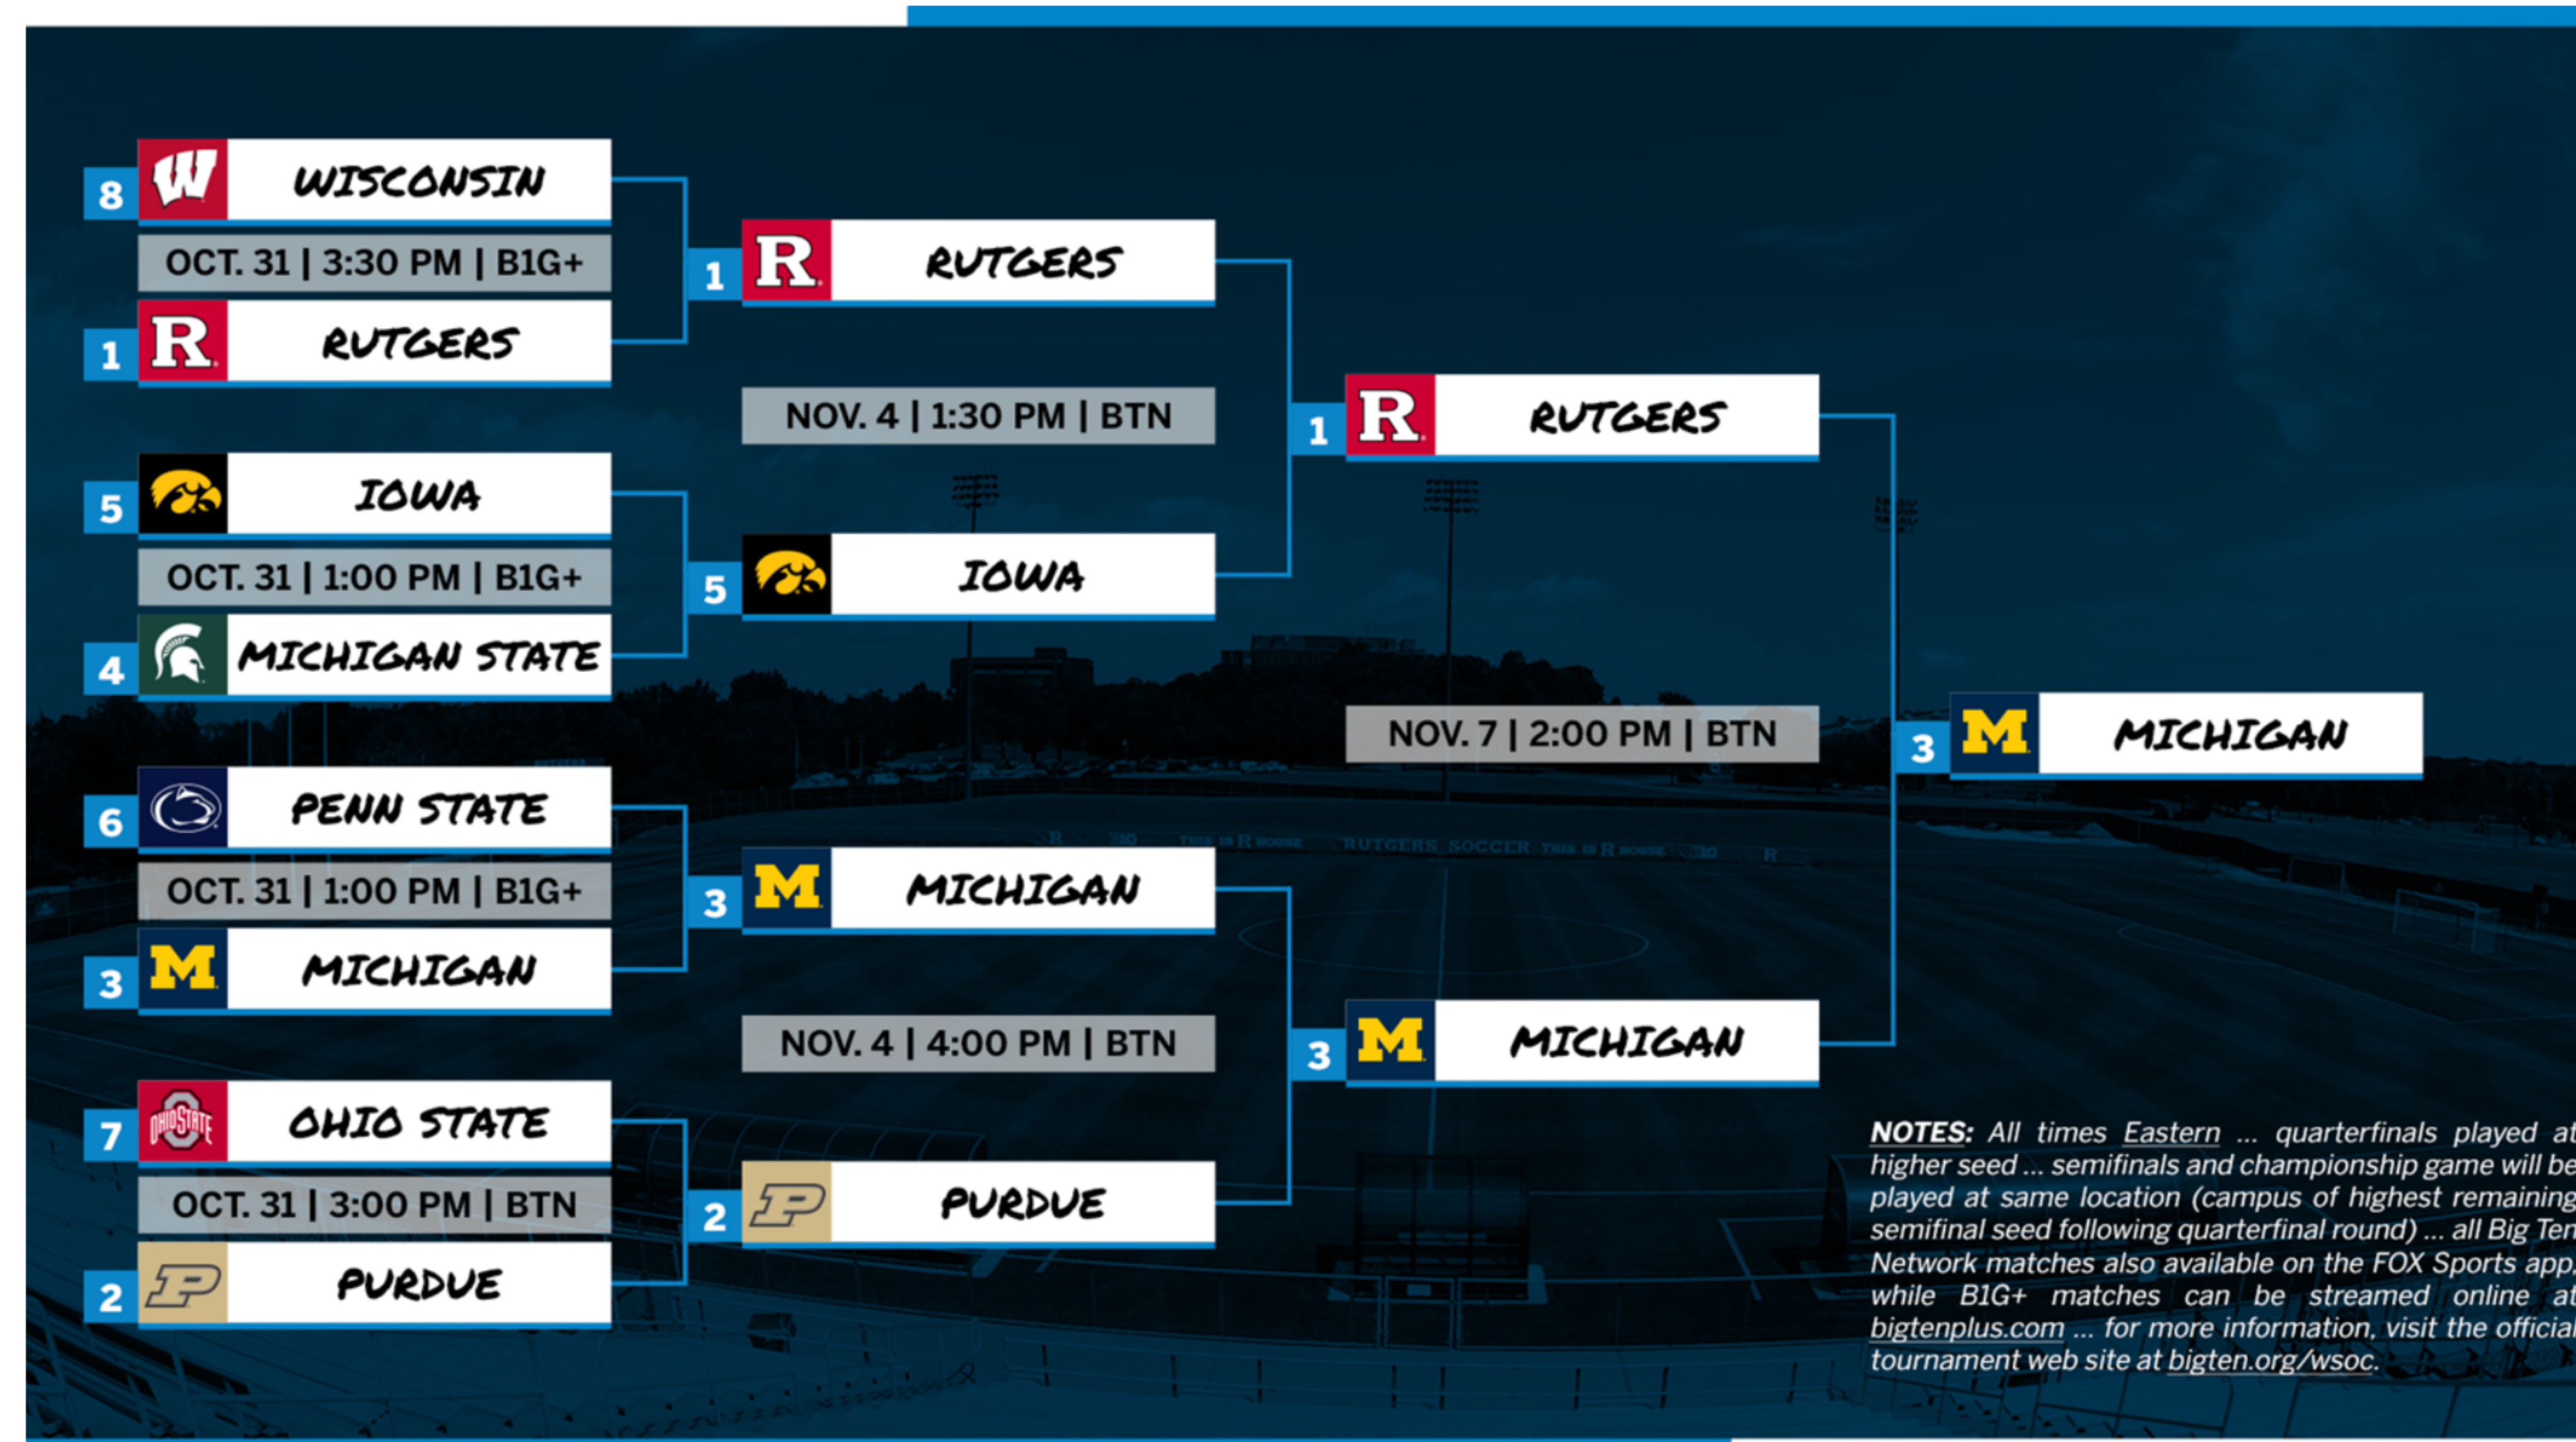

2021 Big Ten Women's Soccer Tournament

OCTOBER 31/NOVEMBER 4 & 7, 2021 CAMPUS SITES

Post #B1GWSOC

[BIG TEN WOMEN'S SOCCER](#) | [BRACKET \(GRAPHIC\)](#) | [BRACKET \(PRINTABLE\)](#) | [TOURNAMENT SCHEDULE](#) | [TOURNAMENT STATISTICS \(PDF\)](#)

The 2021 Big Ten Women's Soccer Tournament will take place over two weekends, beginning Sunday, Oct. 31, with four quarterfinal matches on the campuses of the top four seeds. The winners of those matches will advance to the semifinals on Thursday, Nov. 4, with the championship match to be played Sunday, Nov. 7. The semifinals and championship match will be played on the campus of the highest-remaining seed following the quarterfinal round. One tournament quarterfinal, as well as both semifinals and the championship match will be televised live on the Big Ten Network and can be streamed via the web, smartphones, tablets and connected devices through FOX Sports Go and the FOX Sports App. The remaining three quarterfinals will be streamed live on BTN's digital subscription service, B1G+, with further details available at bigtenplus.com.