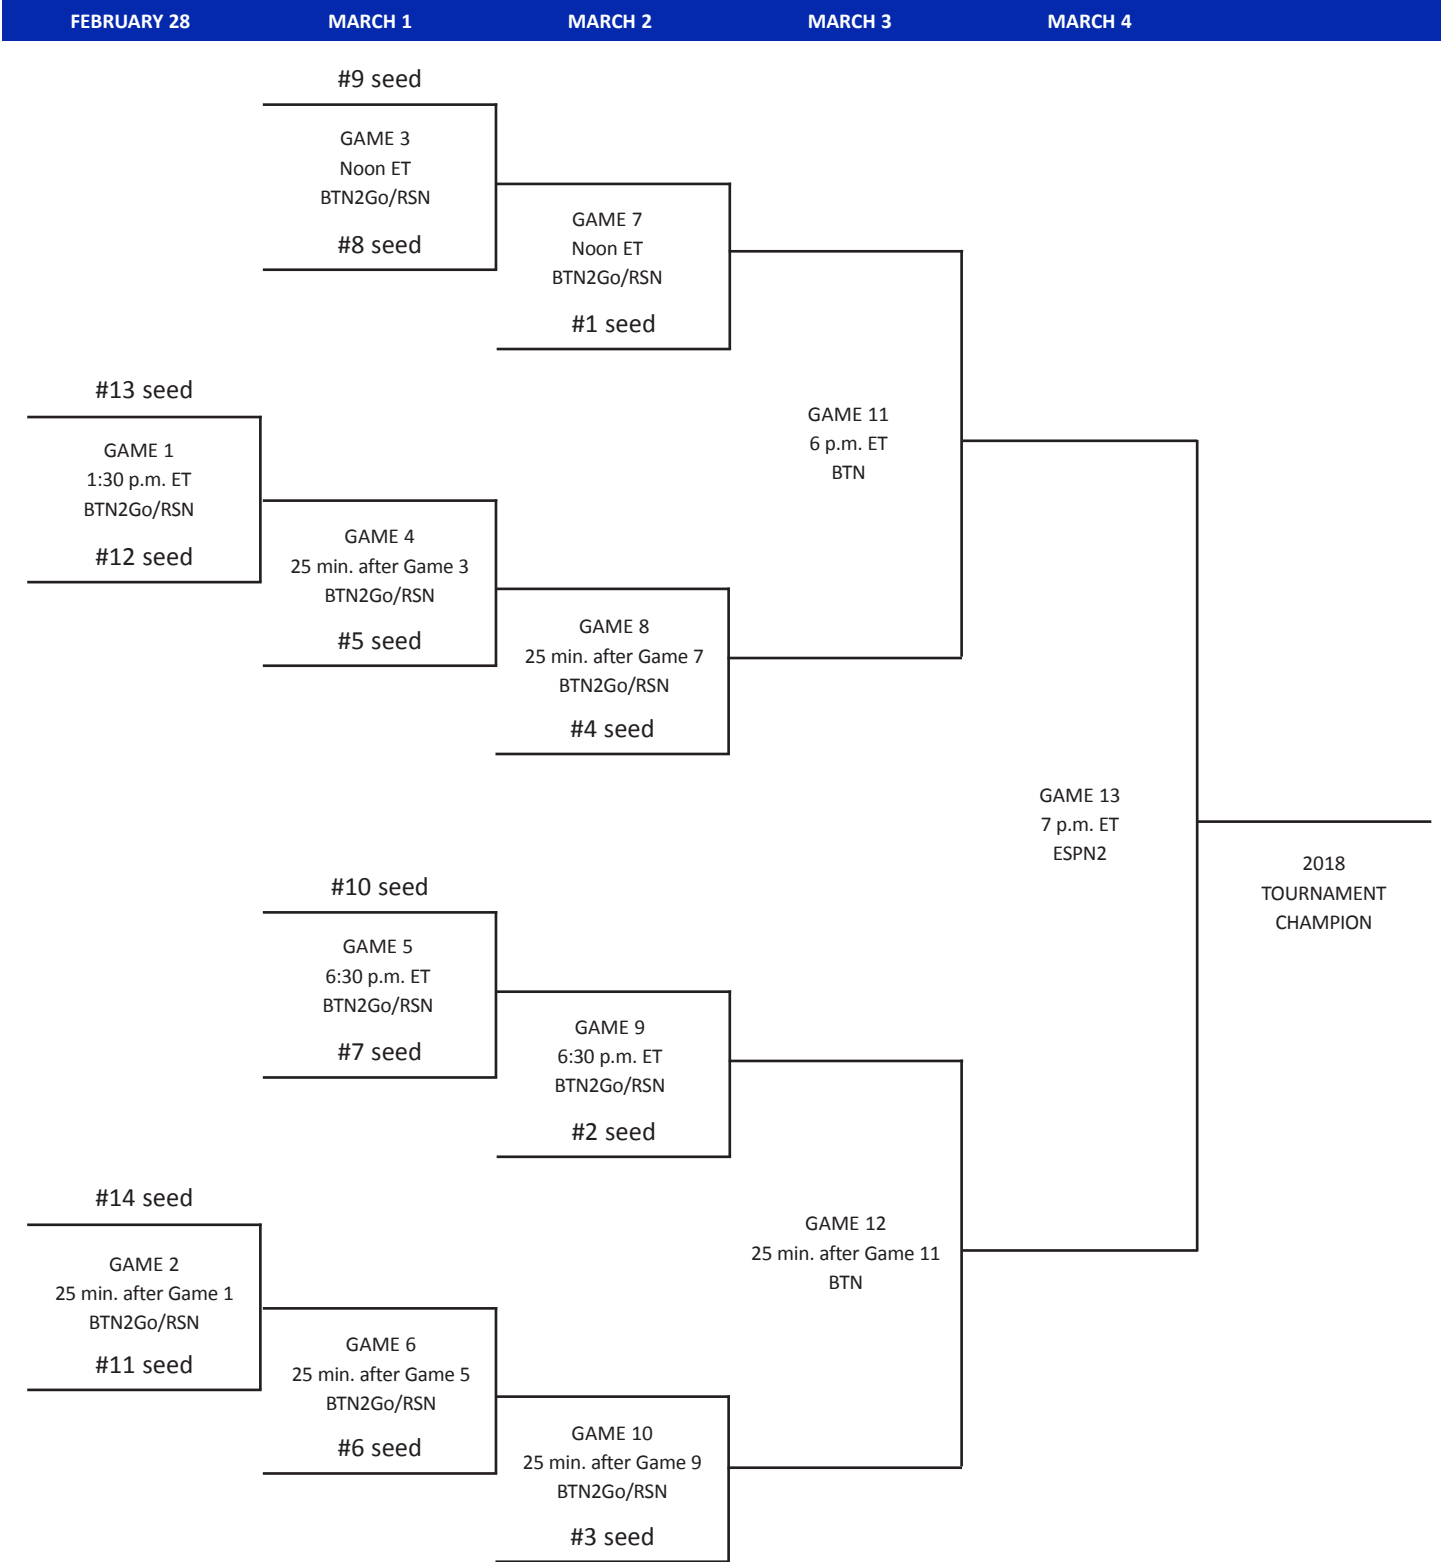

# 2018 BIG TEN WOMEN'S BASKETBALL TOURNAMENT

FEBRUARY 28-MARCH 4 • BANKERS LIFE FIELDHOUSE • INDIANAPOLIS, IND.