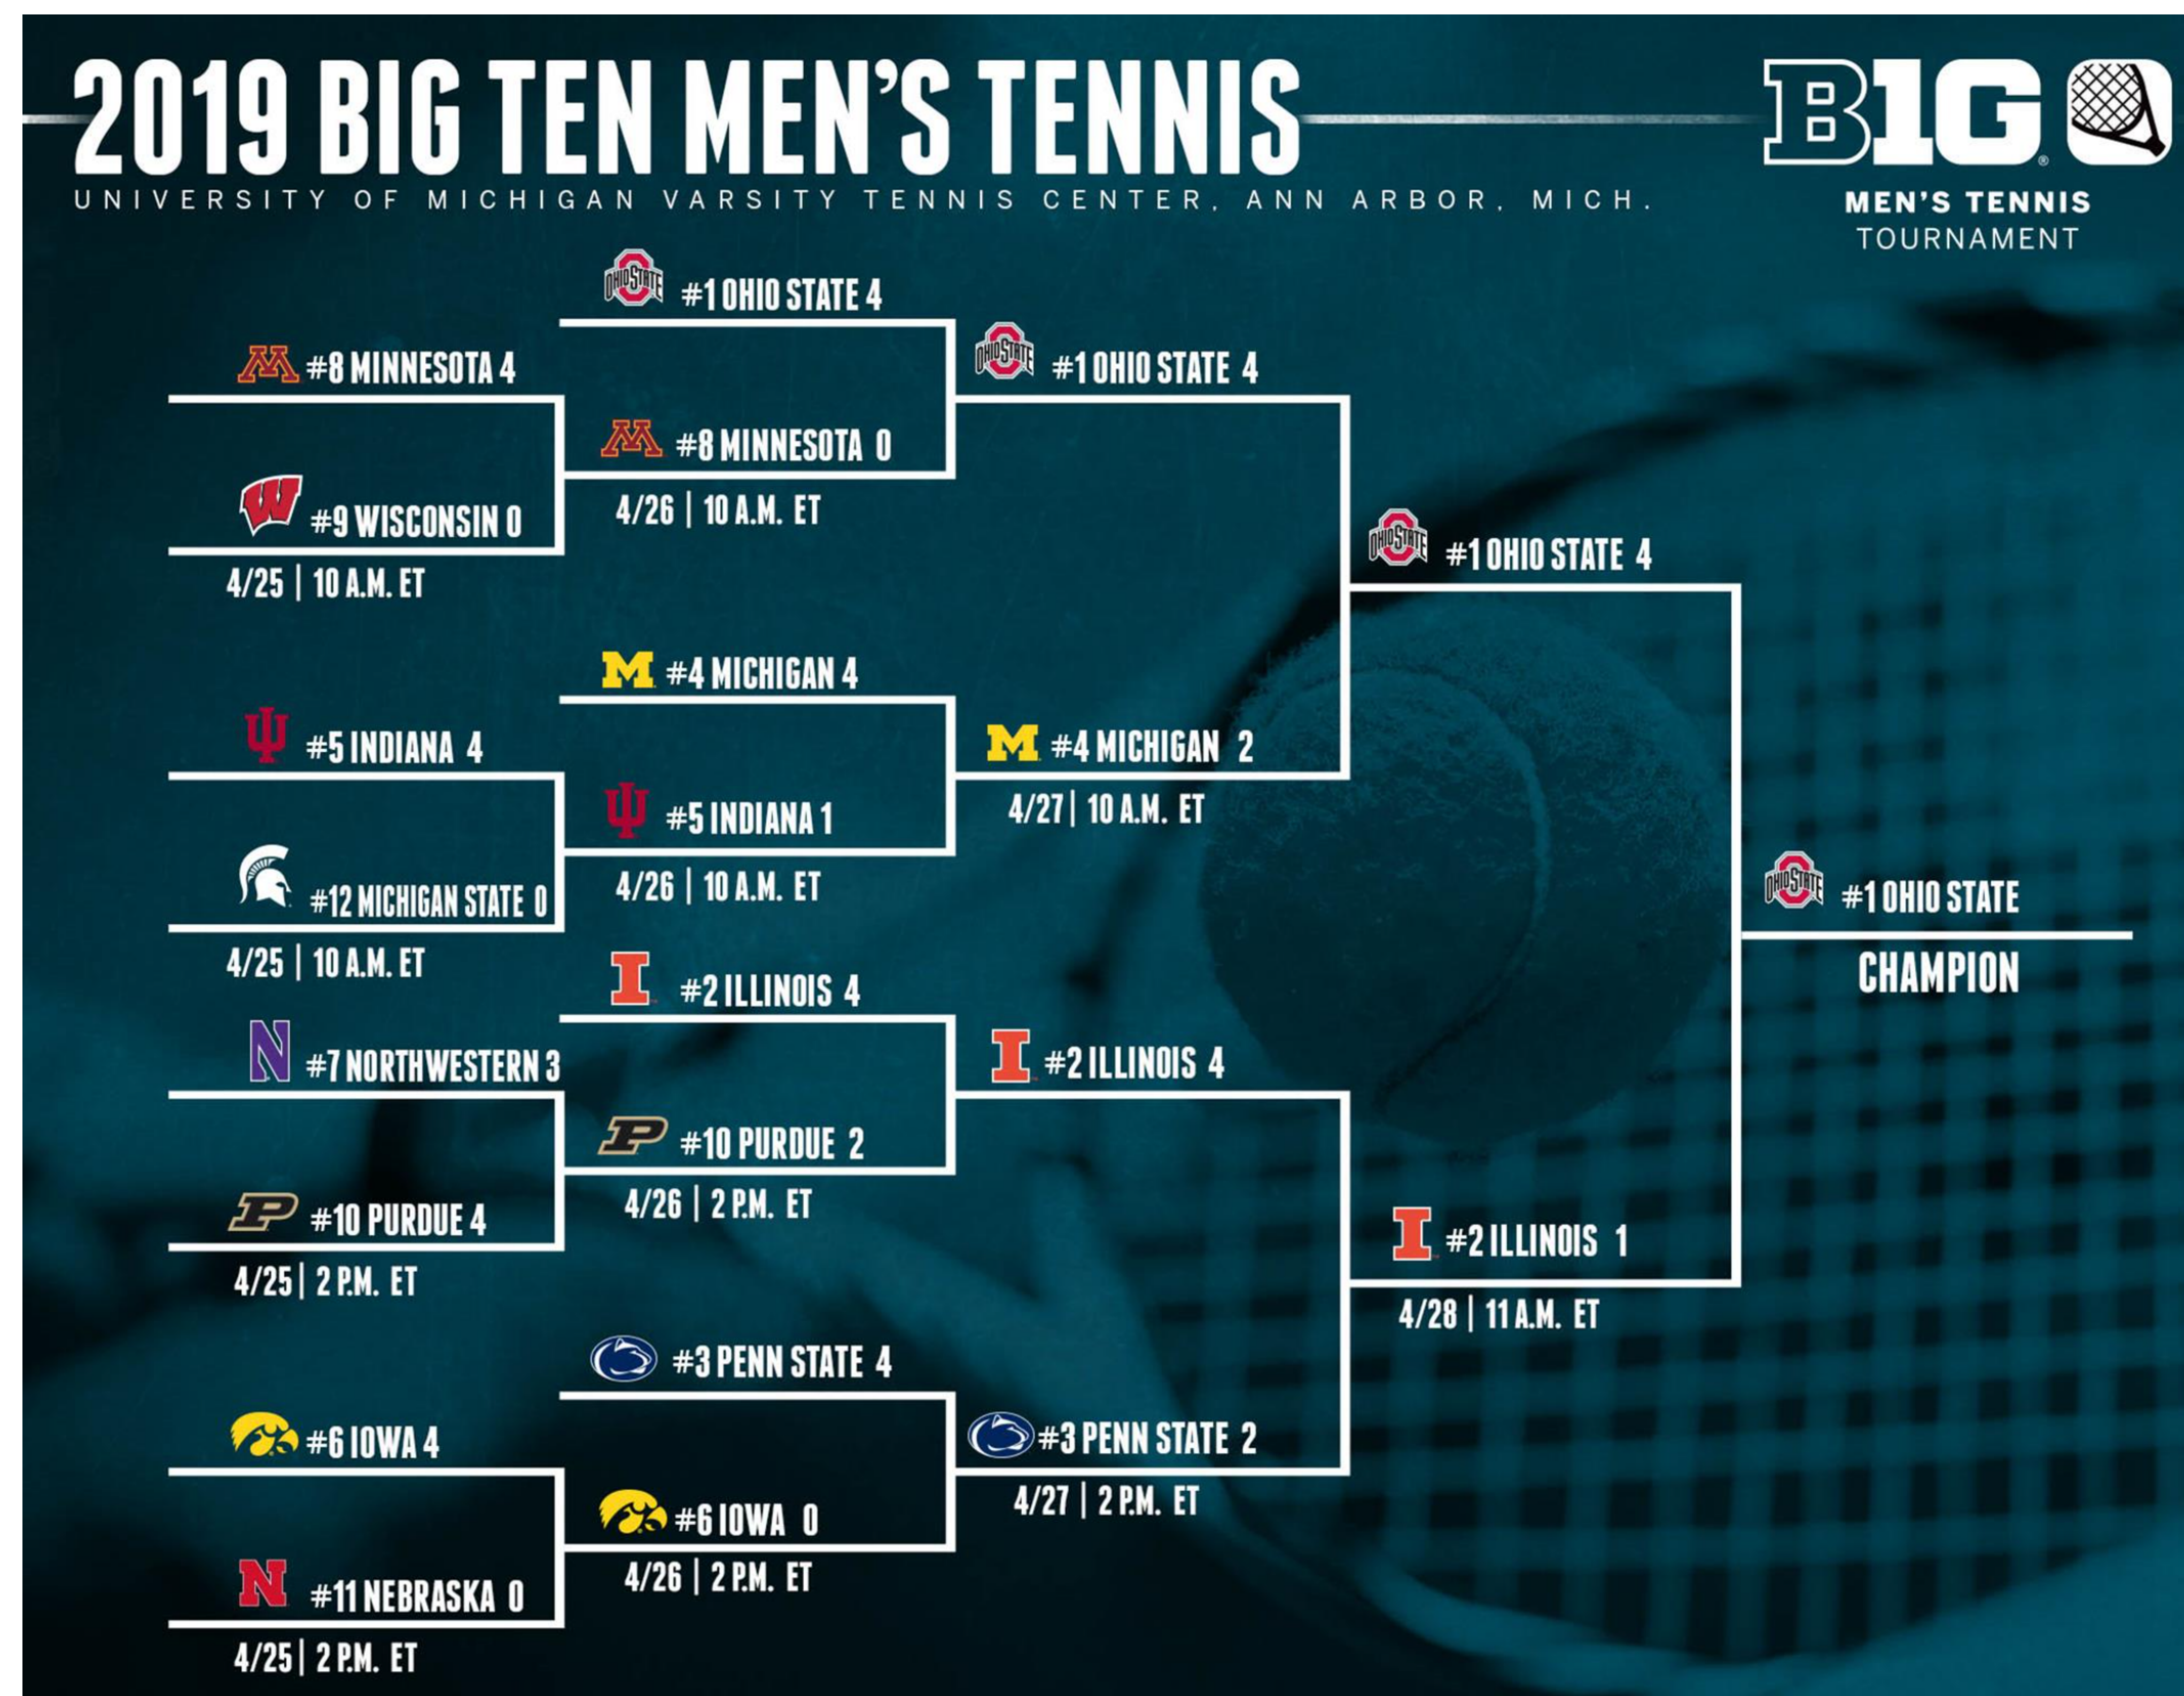

2019 Big Ten Men's Tennis Tournament

April 25-28, 2019

University of Michigan Varsity Tennis Center
(Ann Arbor, Mich.)

[Big Ten Men's Tennis](#) | [Michigan Varsity Tennis Center](#) | [Directions](#) | [Host Tournament Central](#)
[Big Ten Men's Tennis Record Book](#) | [Standings](#) | [2019 Tournament Central](#)
[Tournament Bracket](#) | [Tournament Notes](#)

2019 Big Ten Men's Tennis Tournament Schedule (all times ET)*All times and locations subject to change due to inclement weather.***Event Information****Tickets/Parking**

Admission is free into the Varsity Tennis Center for the Big Ten Tournament. Parking is located in the Athletics Lot SC-39 adjacent to the Varsity Tennis Center (see map at bottom of page).

Spectator Entrance

The spectator entrance is located on the sidewalk in front of the main entrance to the Preston Robert Tisch Building, between the building and the William Clay Ford Outdoor Courts. If the matches are moved indoors, spectators should use the front main entrance to the Varsity Tennis Center and follow the stairs up to the seating area.