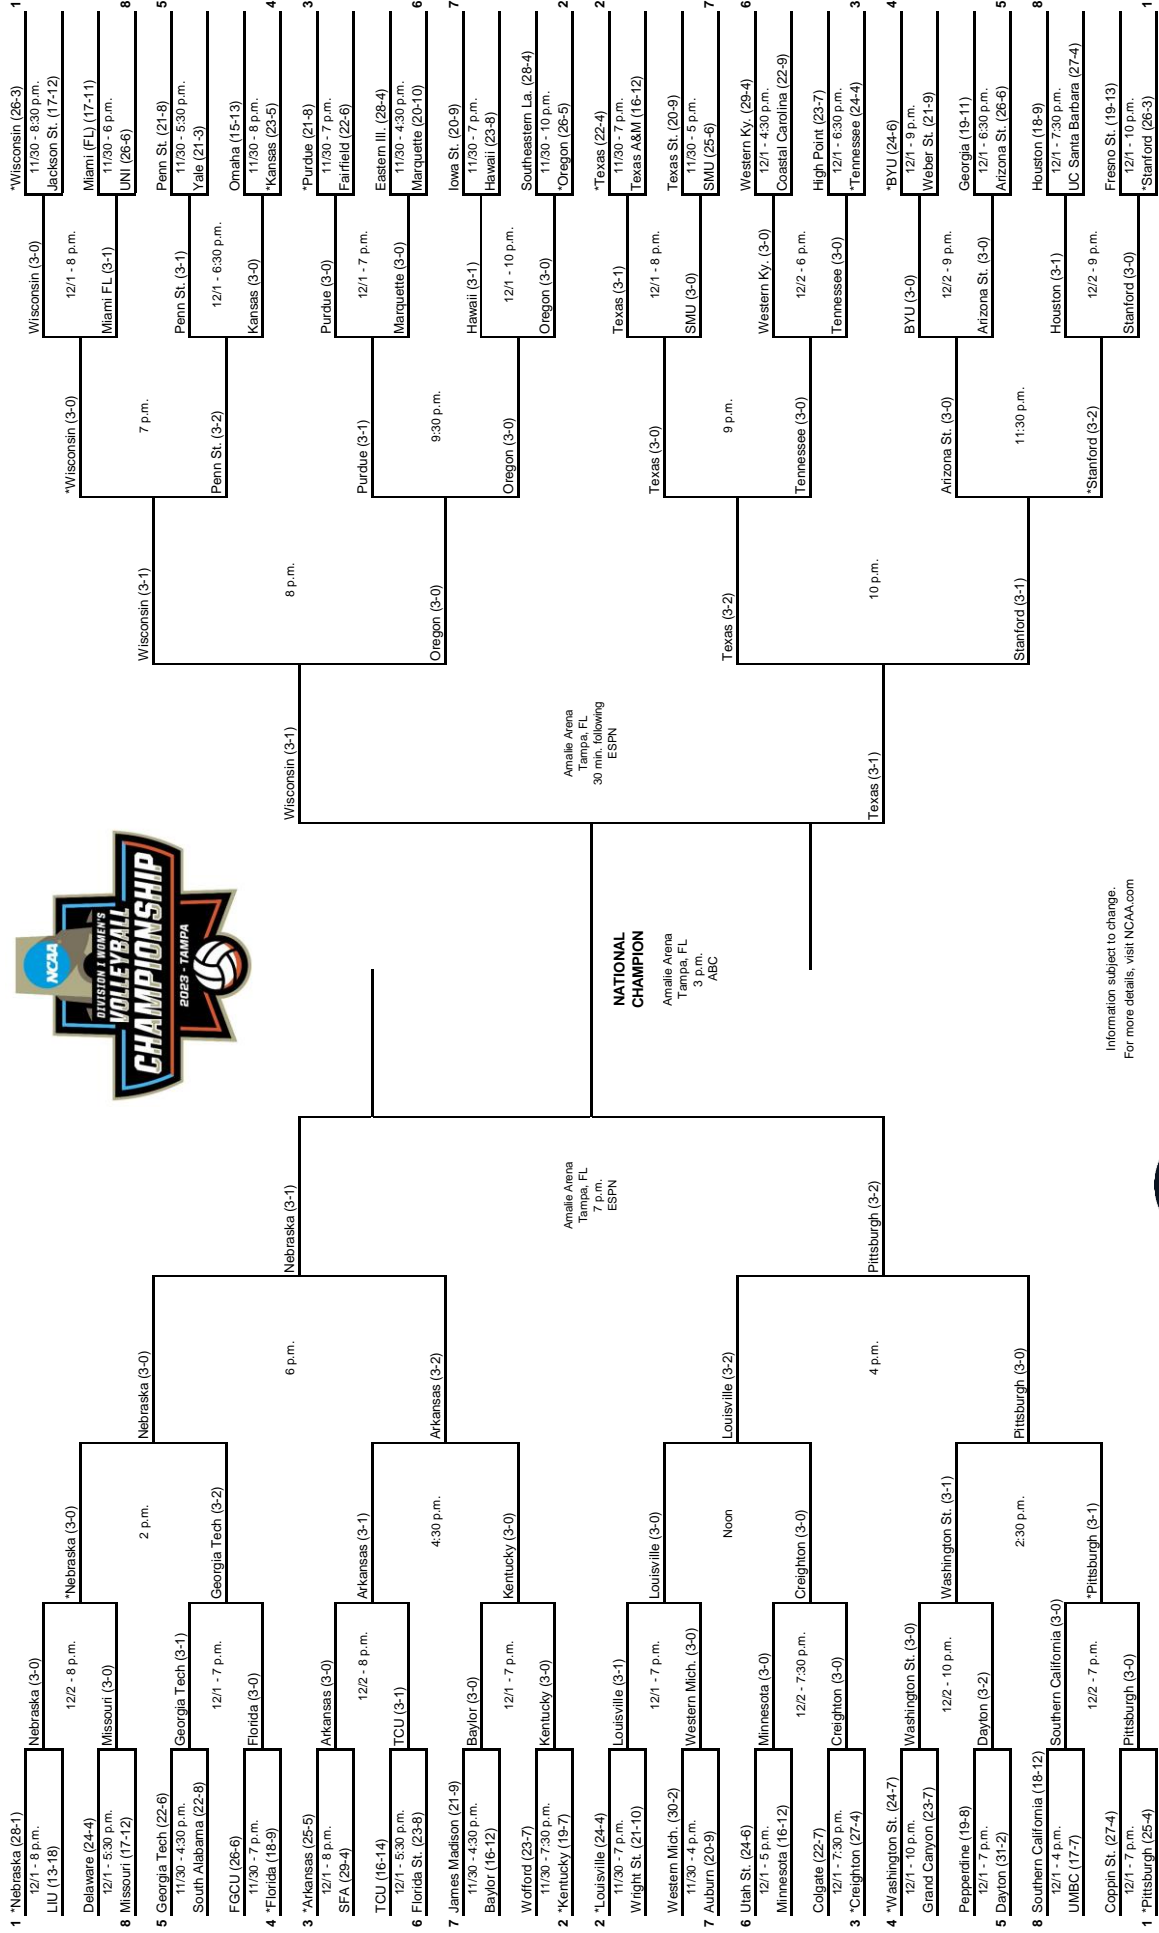

2023 NCAA Division I Women's Volleyball Championship

First/Second Rounds
Nov. 30-Dec. 1 or Dec. 1-2

Regionals
December 7 and 9

Semifinals
December 14

Championship
December 17

Semifinals
December 14

Regionals
December 7 and 9

First/Second Rounds
Nov. 30-Dec. 1 or Dec. 1-2

© 2023 National Collegiate Athletic Association. No commercial use without the NCAA's written permission.

*Host institution.
All games times are Eastern standard time.