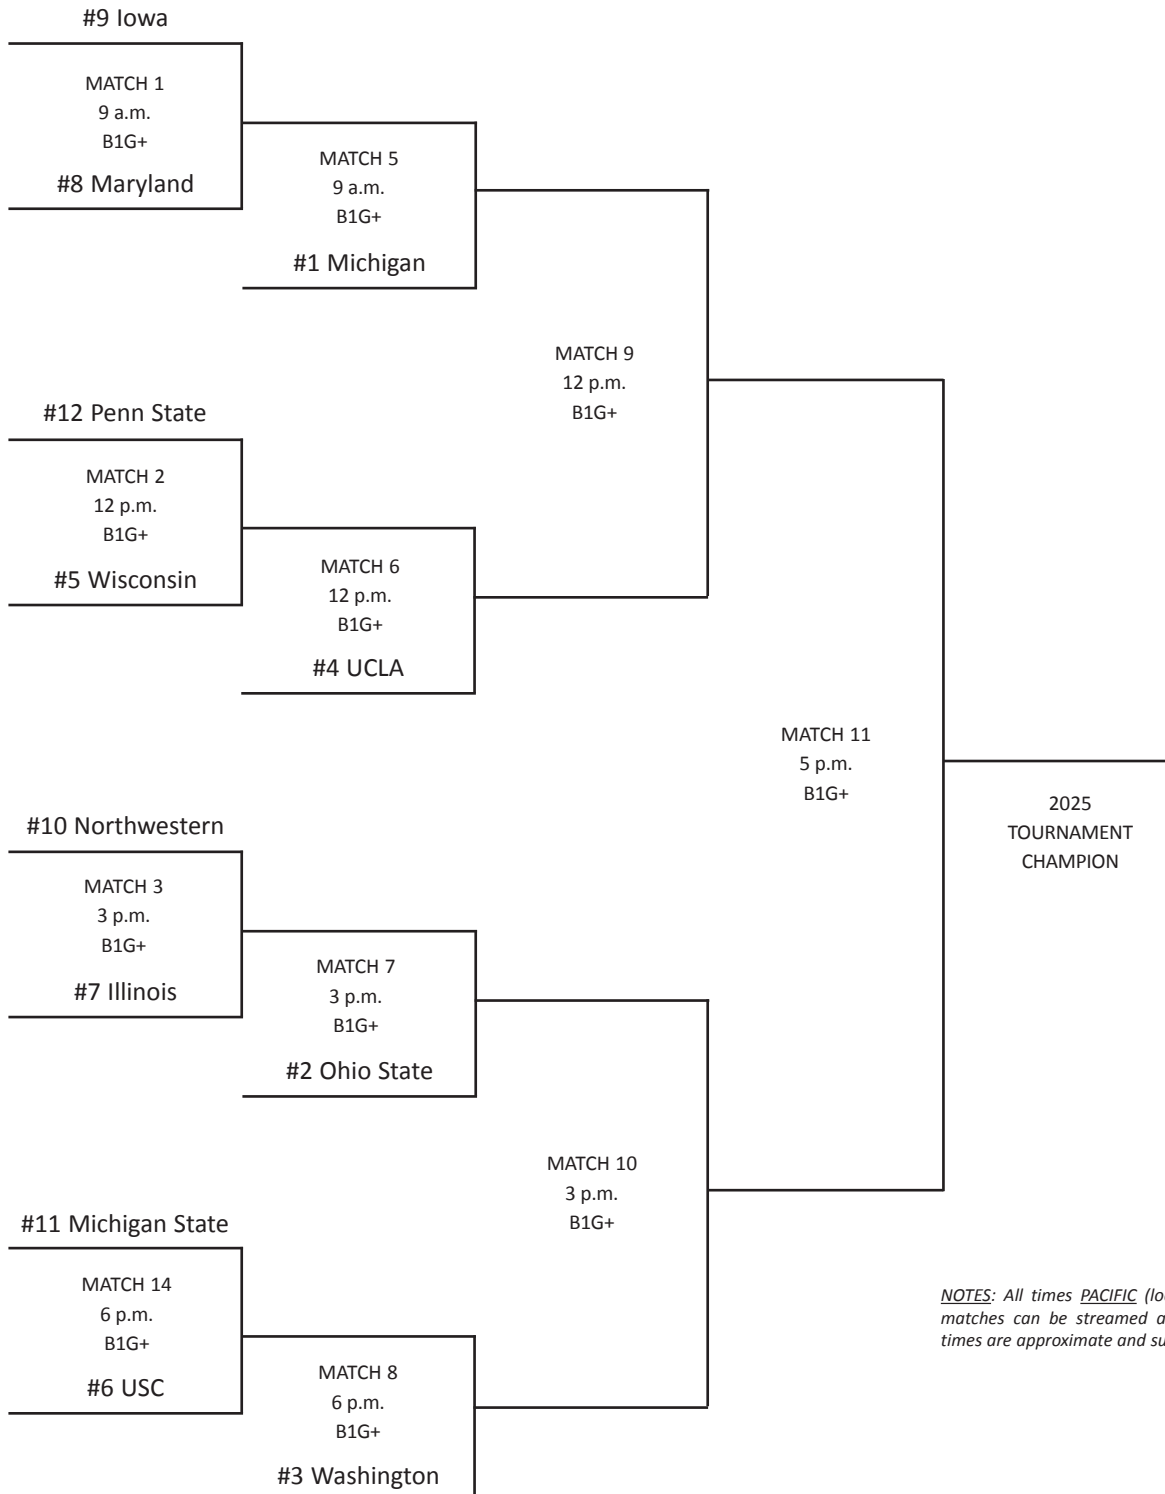

2025 BIG TEN WOMEN'S TENNIS TOURNAMENT

APRIL 23-26 • LIBBEY PARK • OJAI, CALIF.

APRIL 23

APRIL 24

APRIL 25

APRIL 26

NOTES: All times PACIFIC (local to the site) ... all B1G+ matches can be streamed at bigtenplus.com. ... dates/times are approximate and subject to change.