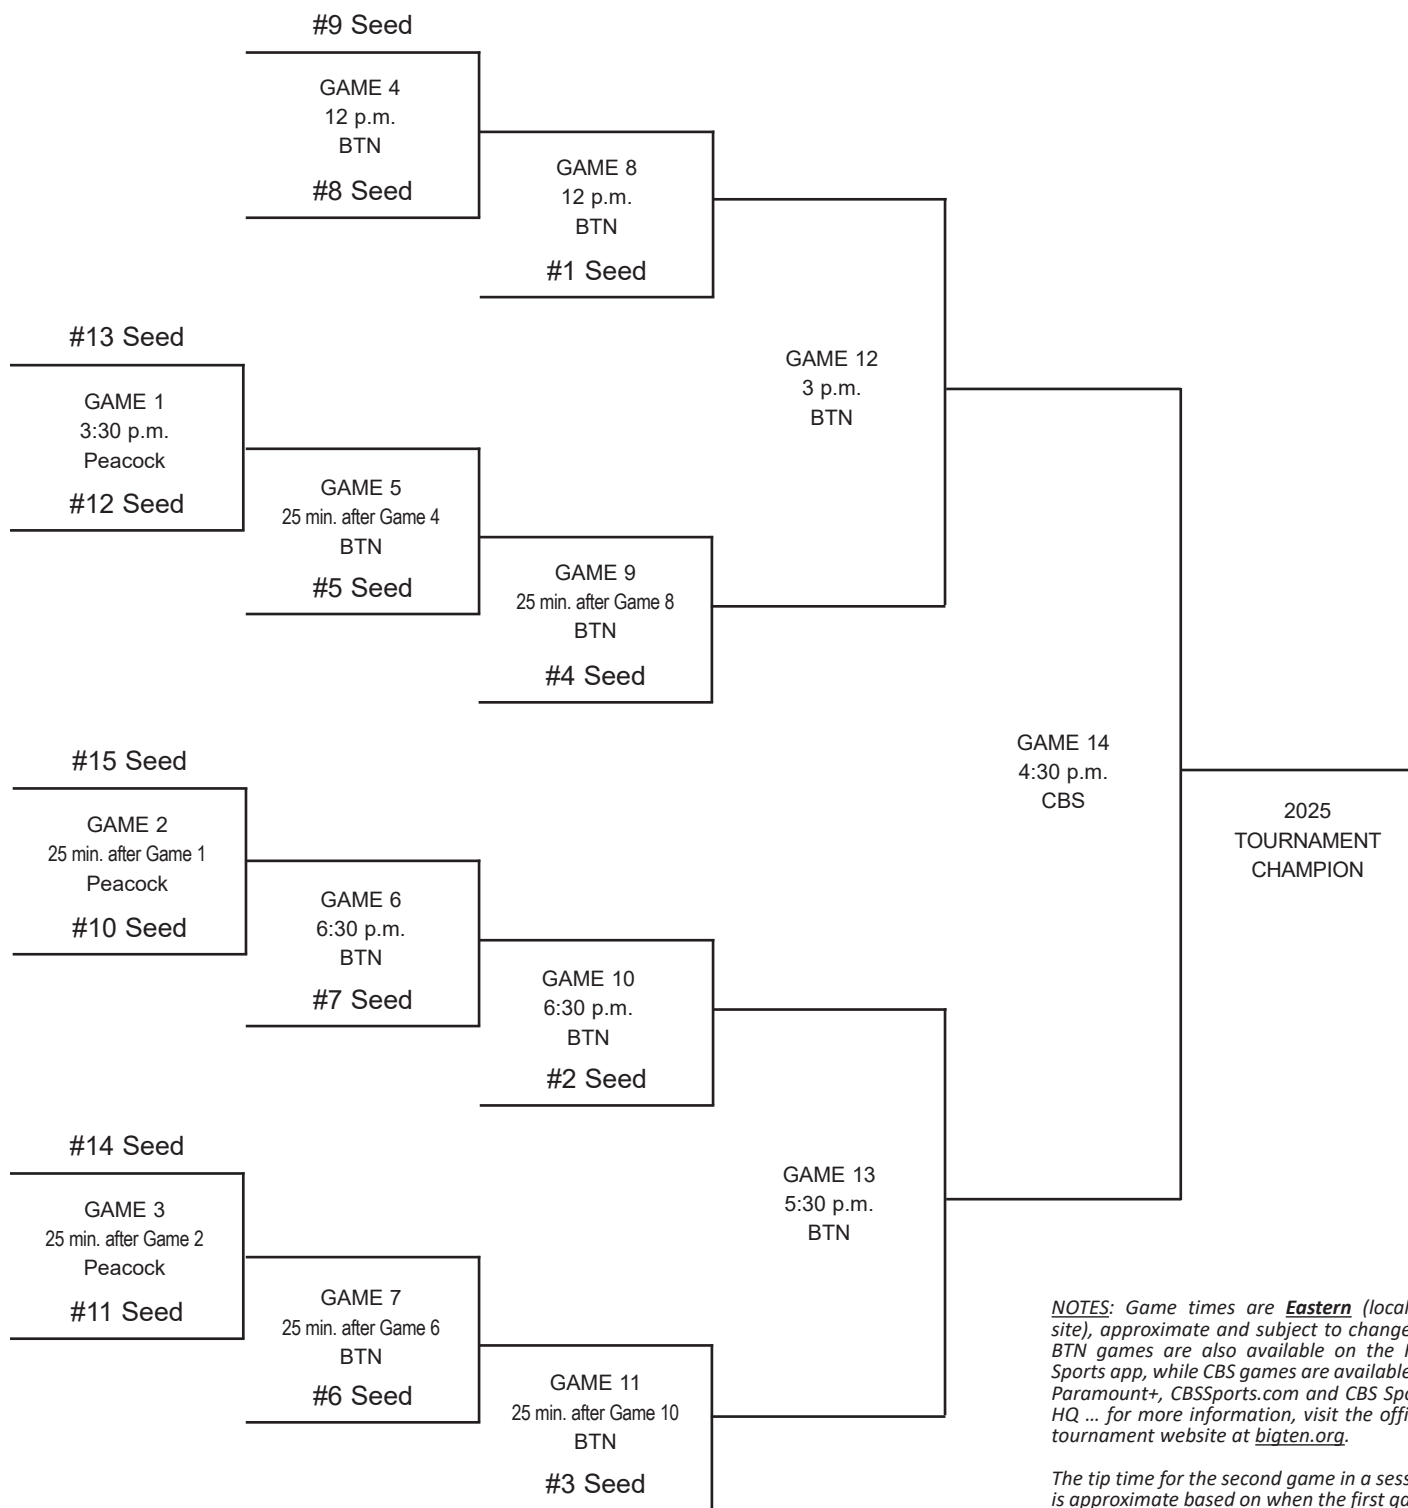

2025 TIAA BIG TEN WOMEN'S BASKETBALL TOURNAMENT

MARCH 5-9 • GAINBRIDGE FIELDHOUSE • INDIANAPOLIS, IND.

MARCH 5 MARCH 6 MARCH 7 MARCH 8 MARCH 9

*NOTES: Game times are **Eastern** (local to site), approximate and subject to change. ... BTN games are also available on the FOX Sports app, while CBS games are available on Paramount+, CBSSports.com and CBS Sports HQ ... for more information, visit the official tournament website at bigten.org.*