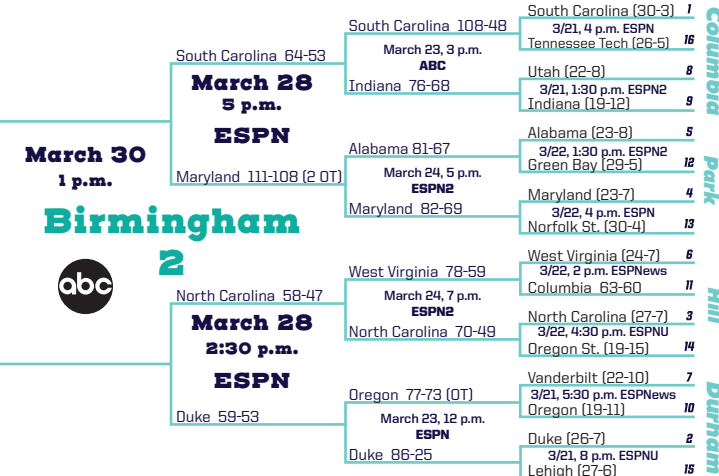

2025 NCAA DIVISION I WOMEN'S BASKETBALL CHAMPIONSHIP

FIRST ROUND MARCH 21-22   **SECOND ROUND** MARCH 23-24   **SWEET 16** MARCH 28-29   **ELITE 8** MARCH 30-31   **NATIONAL SEMIFINALS** APRIL 4   **NATIONAL SEMIFINALS** APRIL 4   **ELITE 8** MARCH 30-31   **SWEET 16** MARCH 28-29   **SECOND ROUND** MARCH 23-24   **FIRST ROUND** MARCH 21-22

FIRST FOUR

Austin	High Point (21-11)	Los Angeles (UCLA)	UC San Diego (20-15)	MARCH 19-20	Chapel Hill	Columbia (23-6)	Notre Dame	
	3/20, 9 p.m. ESPN2		3/19, 9 p.m. ESPN2			Washington (19-13)		Towa St. (22-11)
	William & Mary (15-18)		Southern U. (20-14)				Princeton (21-7)	

Los Angeles (UCLA)
Waco
Baton Rouge
Raleigh

Los Angeles (So. Cal.)
Lexington
Norman
Storrs

FOUR IT ALL

abc ESPN ESPN2 ESPN U ESPN NEWS

#MARCHMADNESS