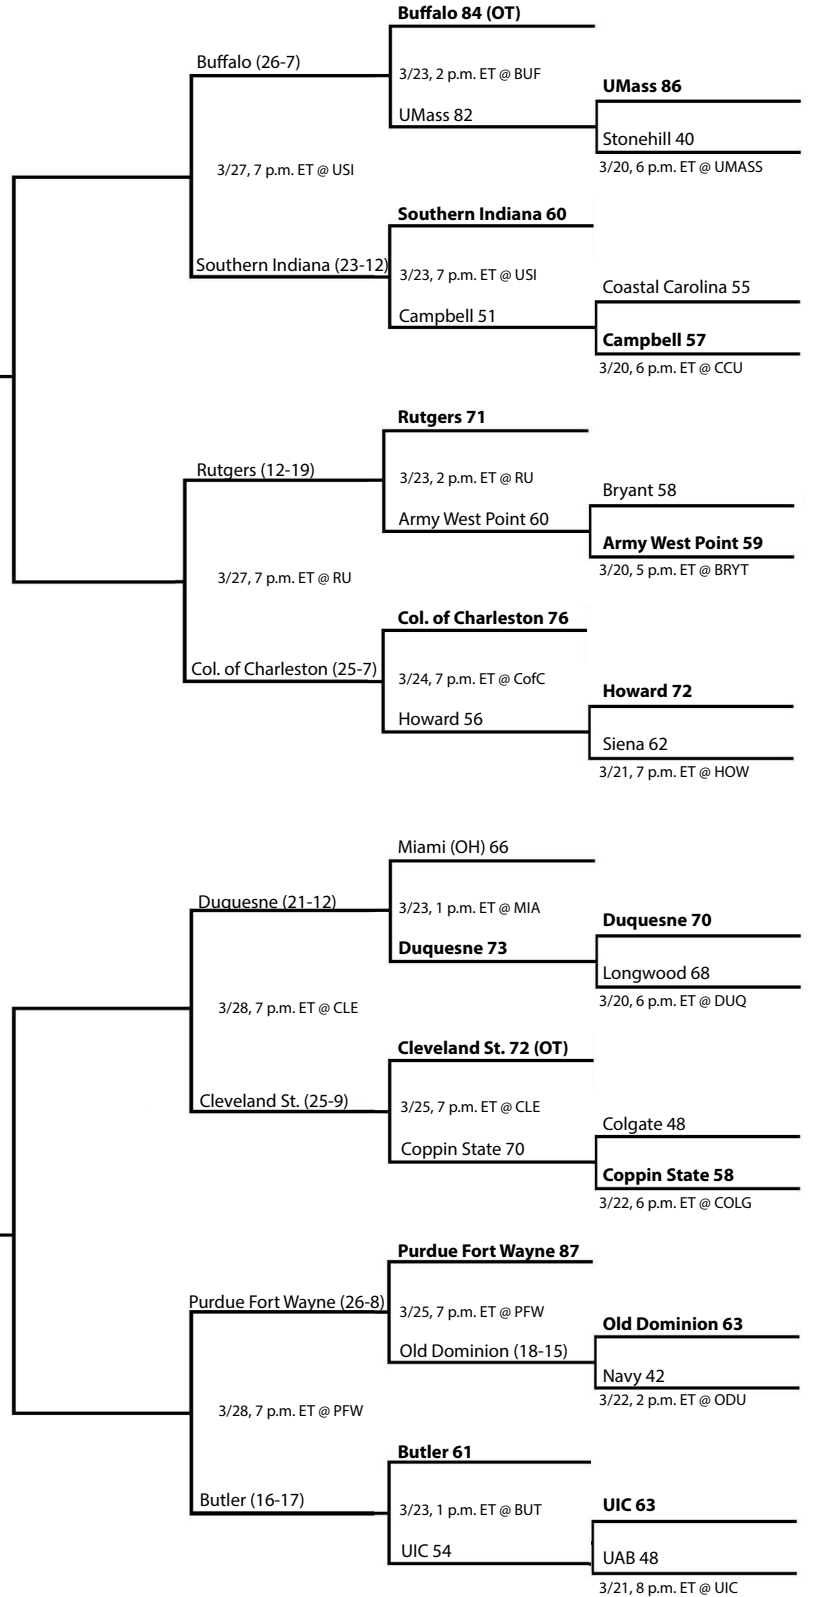

CHAMPIONS

WOMENSNET.COM