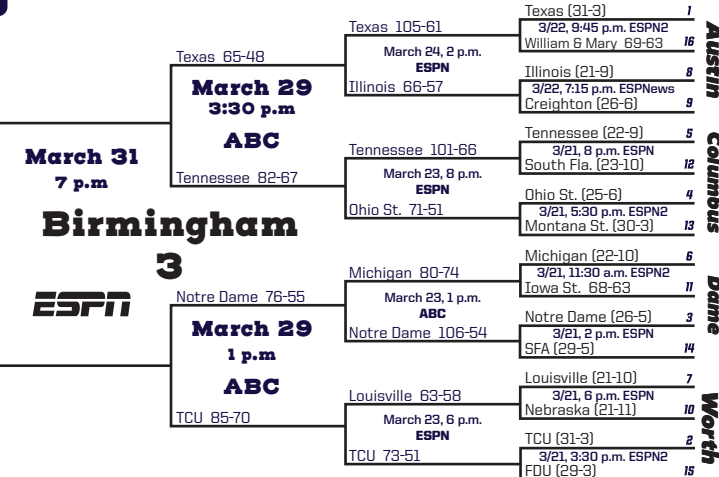

2025 NCAA DIVISION I WOMEN'S BASKETBALL CHAMPIONSHIP

FIRST ROUND MARCH 21-22   **SECOND ROUND** MARCH 23-24   **SWEET 16** MARCH 28-29   **ELITE 8** MARCH 30-31   **NATIONAL SEMIFINALS** APRIL 4   **NATIONAL SEMIFINALS** APRIL 4   **ELITE 8** MARCH 30-31   **SWEET 16** MARCH 28-29   **SECOND ROUND** MARCH 23-24   **FIRST ROUND** MARCH 21-22

FIRST FOUR

Austin	High Point (21-11)	Los Angeles (UCLA)	UC San Diego (20-15)	MARCH 19-20	Chapel Hill	Columbia (23-6)	Notre Dame	
	3/20, 9 p.m. ESPN2		3/19, 9 p.m. ESPN2			Washington (19-13)		Towa St. (22-11)
	William & Mary (15-18)		Southern U. (20-14)				Princeton (21-7)	

Los Angeles (UCLA)
Waco
Baton Rouge
Raleigh

Los Angeles (So. Cal.)
Lexington
Norman
Storrs

FOUR IT ALL

abc ESPN ESPN2 ESPN U ESPN NEWS

#MARCHMADNESS