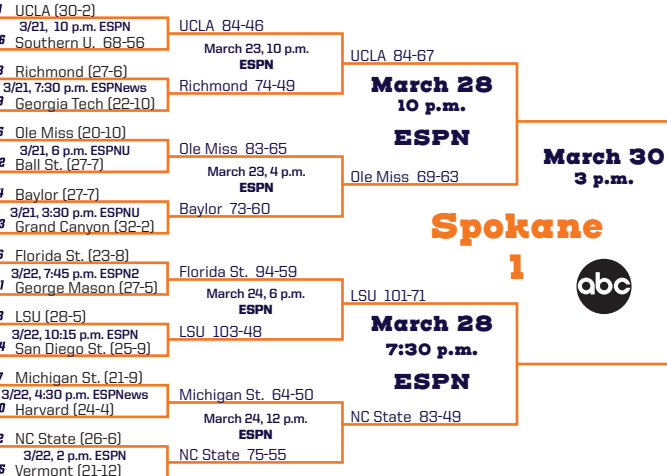

2025 NCAA DIVISION I WOMEN'S BASKETBALL CHAMPIONSHIP

FIRST ROUND MARCH 21-22   **SECOND ROUND** MARCH 23-24   **SWEET 16** MARCH 28-29   **ELITE 8** MARCH 30-31   **NATIONAL SEMIFINALS** APRIL 4   **NATIONAL SEMIFINALS** APRIL 4   **ELITE 8** MARCH 30-31   **SWEET 16** MARCH 28-29   **SECOND ROUND** MARCH 23-24   **FIRST ROUND** MARCH 21-22

FIRST FOUR

Austin	High Point (21-11)	Los Angeles (UCLA)	UC San Diego (20-15)	MARCH 19-20	Chapel Hill	Columbia (23-6)	Notre Dame	
	3/20, 9 p.m. ESPN2		3/19, 9 p.m. ESPN2			Washington (19-13)		Towa St. (22-11)
	William & Mary (15-18)		Southern U. (20-14)				Princeton (21-7)	

Los Angeles (UCLA)
Waco
Baton Rouge
Raleigh

Los Angeles (So. Cal.)
Lexington
Norman
Storrs

FOUR IT ALL

abc ESPN ESPN2 ESPN U ESPN NEWS

#MARCHMADNESS