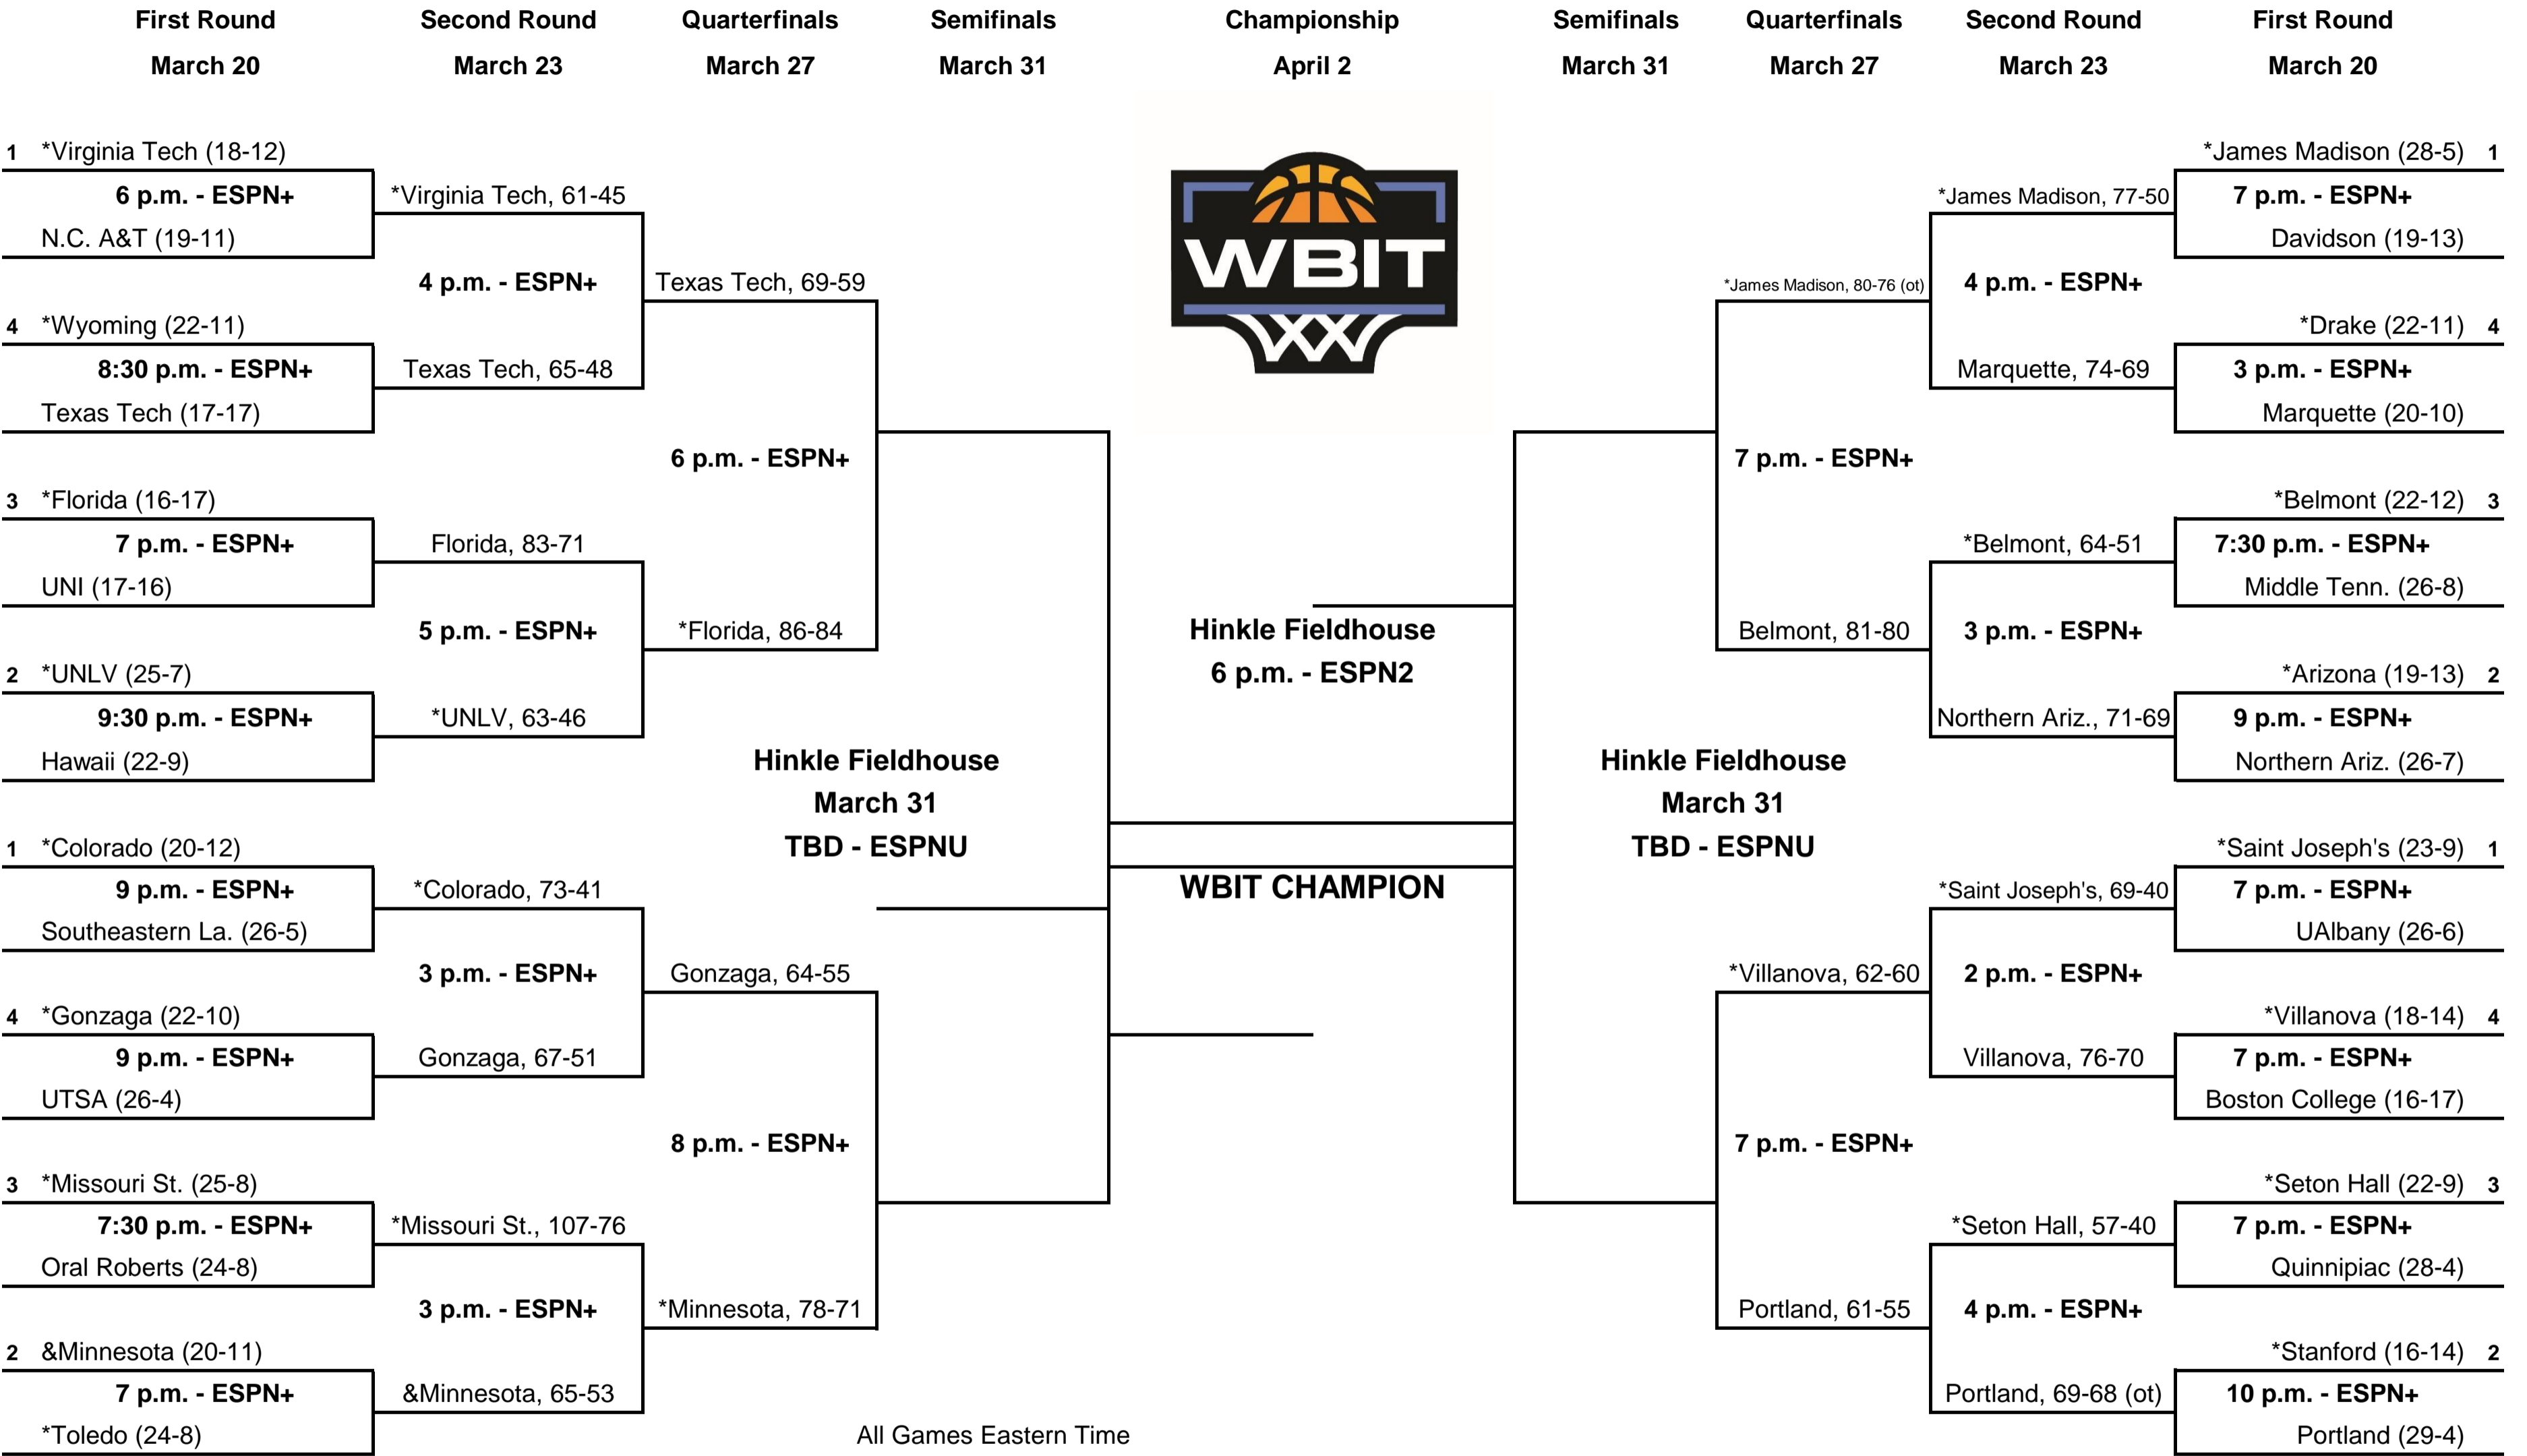

2025 WOMEN'S BASKETBALL INVITATION TOURNAMENT

All Games Eastern Time
*Indicates host institution
&Not able to host