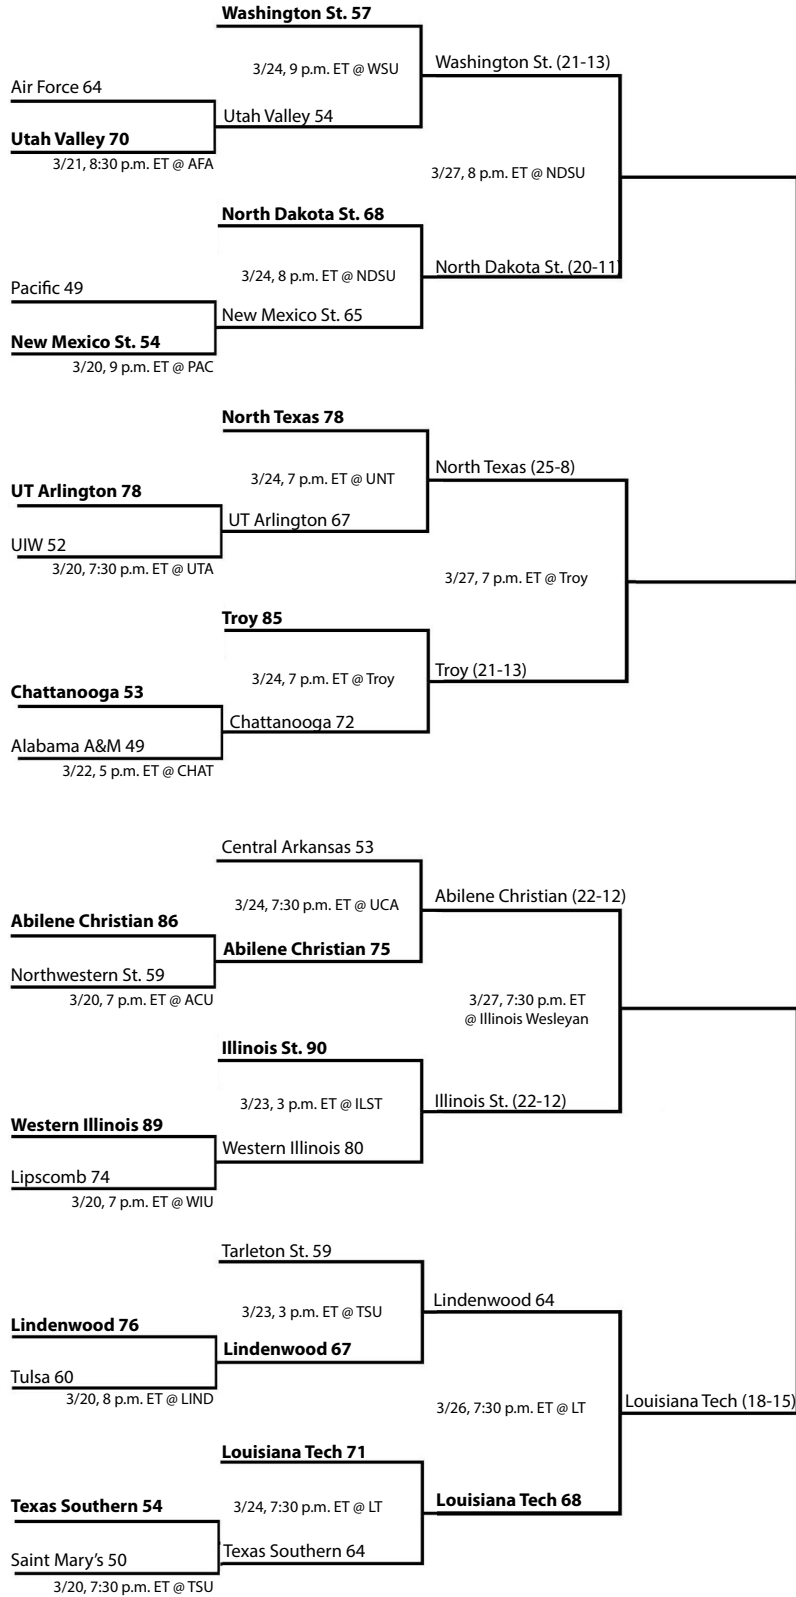

CHAMPIONS

WOMENSNET.COM