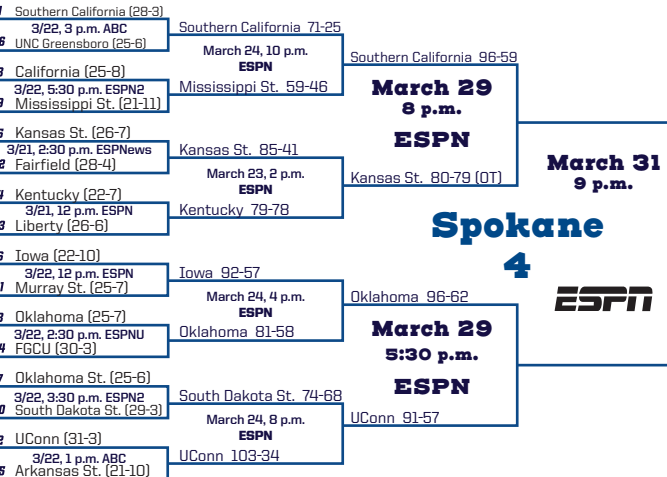

2025 NCAA DIVISION I WOMEN'S BASKETBALL CHAMPIONSHIP

FIRST ROUND MARCH 21-22   **SECOND ROUND** MARCH 23-24   **SWEET 16** MARCH 28-29   **ELITE 8** MARCH 30-31   **NATIONAL SEMIFINALS** APRIL 4   **NATIONAL SEMIFINALS** APRIL 4   **ELITE 8** MARCH 30-31   **SWEET 16** MARCH 28-29   **SECOND ROUND** MARCH 23-24   **FIRST ROUND** MARCH 21-22

FIRST FOUR

Austin	High Point (21-11)	Los Angeles (UCLA)	UC San Diego (20-15)	MARCH 19-20	Chapel Hill	Columbia (23-6)	Notre Dame	
	3/20, 9 p.m. ESPN2		3/19, 9 p.m. ESPN2			Washington (19-13)		Towa St. (22-11)
	William & Mary (15-18)		Southern U. (20-14)				Princeton (21-7)	

Los Angeles (UCLA)
Waco
Baton Rouge
Raleigh

Los Angeles (So. Cal.)
Lexington
Norman
Storrs

FOUR IT ALL

abc ESPN ESPN2 ESPN U ESPN NEWS

#MARCHMADNESS