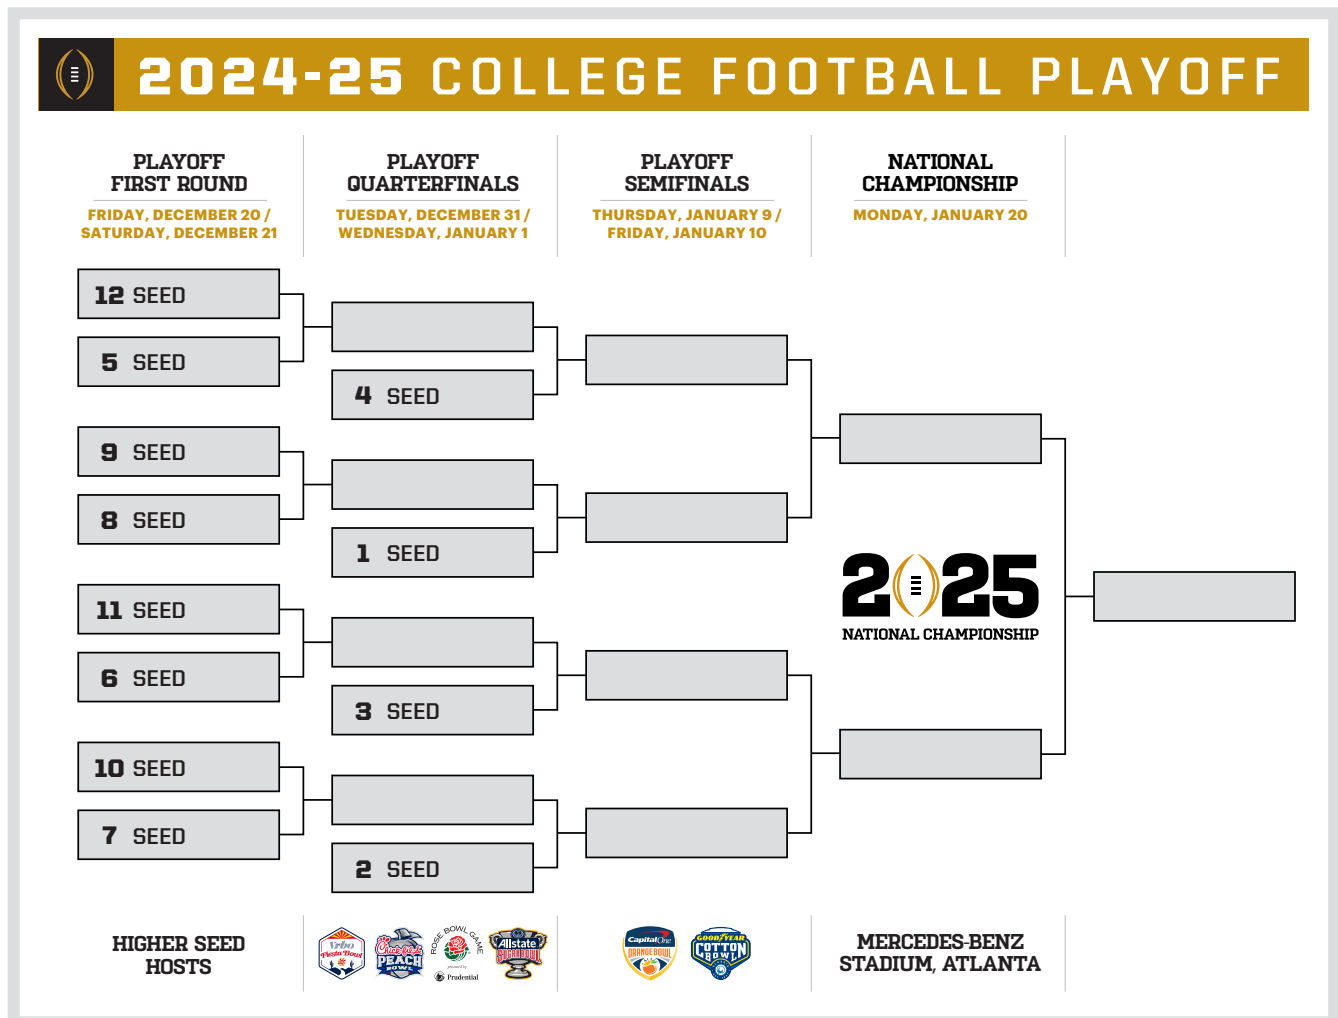

- The 12 participating teams will be the five conference champions ranked highest by the CFP selection committee, plus the next seven highest-ranked teams.
- The ranking of the teams will continue to be done by a selection committee.
- The four highest-ranked conference champions will be seeded one through four and will receive a first-round bye. The fifth conference champion will be seeded where it was ranked or at No. 12 if it is outside the top 12 rankings. Non-conference champions ranked in the top four will be seeded beginning at No. 5. Because of this, the seeding, 1 through 12, could look different than the final rankings.
- The eight teams seeded No. 5-12 will play in a first round with the higher seeds hosting the lower seeds either on campus or at other sites designated by the higher-seeded institution (No. 12 at No. 5, No. 11 at No. 6, No. 10 at No. 7 and No. 9 at No. 8.).
- The selection committee will assign the four highest-ranked conference champions to Playoff Quarterfinals hosted by bowls. This will be done in consideration of historic bowl relationships, then in consideration of rankings. For example, if the Sugar Bowl hosts a Playoff Quarterfinal and the SEC champion is ranked No. 1 and the Big 12 champion is ranked No. 3, the SEC champion would be assigned to the Sugar Bowl and the Big 12 champion would be assigned elsewhere.
- With the four highest-ranked conference champions assigned to bowls, their four Playoff Quarterfinal opponents will be dictated by the bracket (i.e., No. 1 vs. No. 8/9 winner, No. 4 vs. No. 5/12 winner, No. 2 vs. 7/10 winner; No. 3 vs. 6/11 winner.)
- The College Football Playoff bracket will follow the selection committee’s rankings, with no modifications made to avoid rematches between teams that may have played during the regular season or are from the same conference.
- The bracket will remain in effect throughout the playoff (i.e., no re-seeding).
- The highest seed will receive preferential placement for the Playoff Semifinal bowl assignment.
- All 11 games will be under the CFP umbrella with the administrative policies determined by the CFP.

BIG LIFE. BIG STAGE. BIG TEN.

The Big Ten leads all conferences with more than 1,900 Academic All-Americans, including 80 honorees during the 2023-24 academic year.