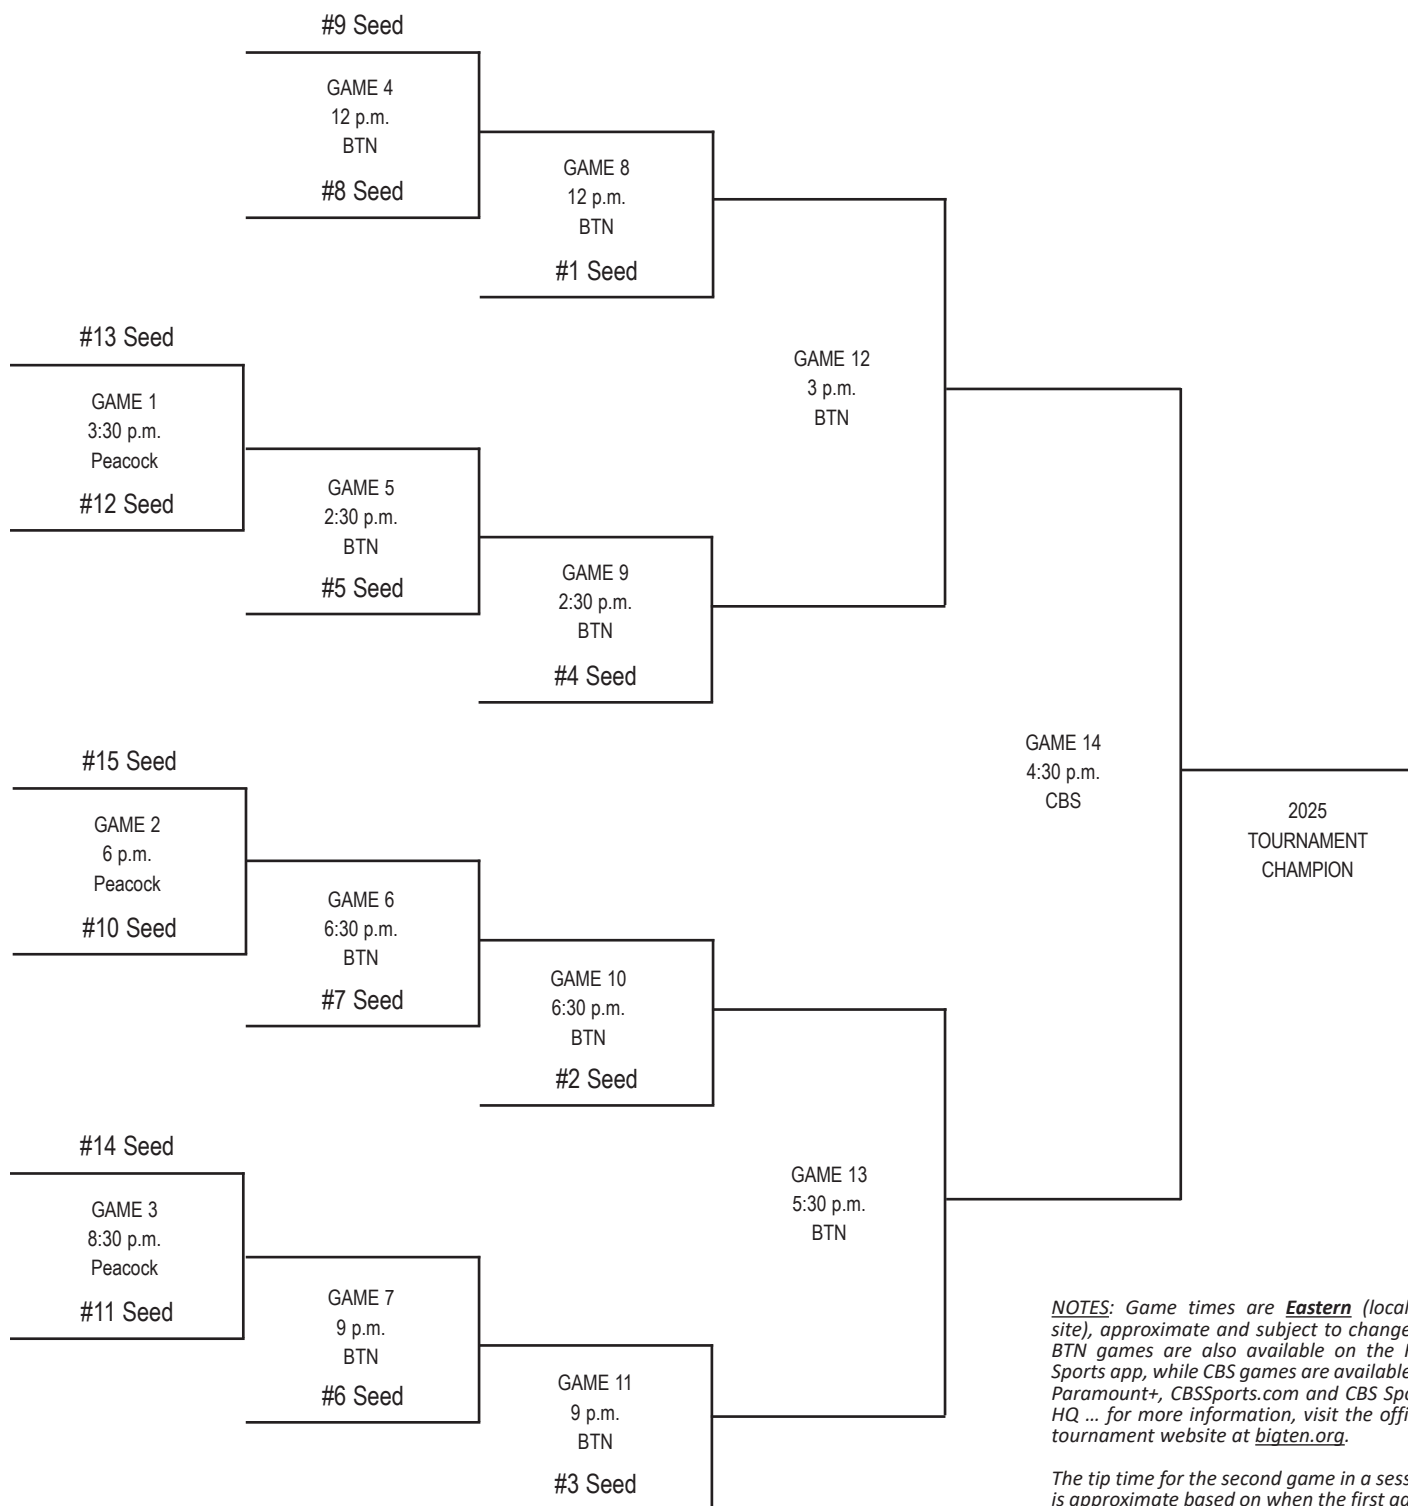

2025 TIAA BIG TEN WOMEN'S BASKETBALL TOURNAMENT

MARCH 5-9 • GAINBRIDGE FIELDHOUSE • INDIANAPOLIS, IND.

MARCH 5 MARCH 6 MARCH 7 MARCH 8 MARCH 9

*NOTES: Game times are **Eastern** (local to site), approximate and subject to change. ... BTN games are also available on the FOX Sports app, while CBS games are available on Paramount+, CBSSports.com and CBS Sports HQ ... for more information, visit the official tournament website at bigten.org.*