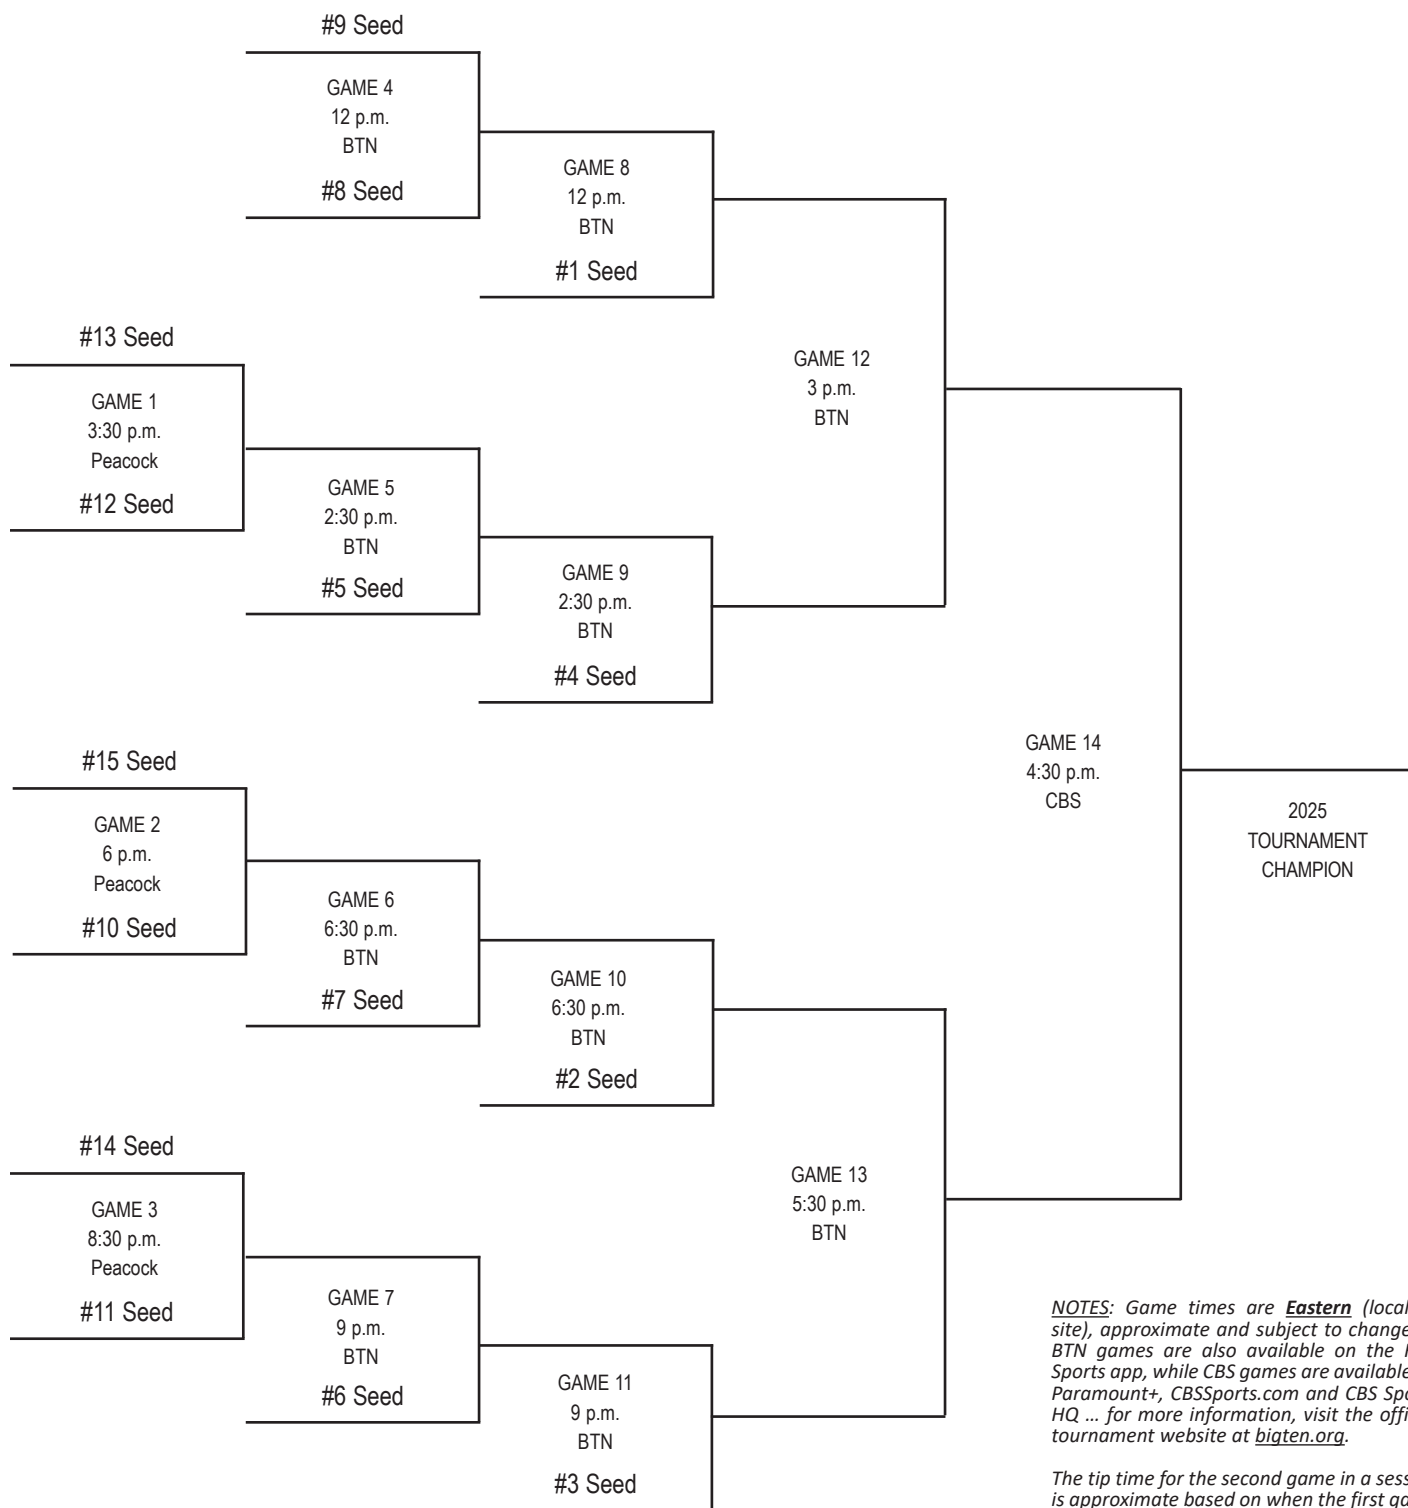

# 2025 TIAA BIG TEN WOMEN'S BASKETBALL TOURNAMENT

MARCH 5-9 • GAINBRIDGE FIELDHOUSE • INDIANAPOLIS, IND.

MARCH 5                      MARCH 6                      MARCH 7                      MARCH 8                      MARCH 9