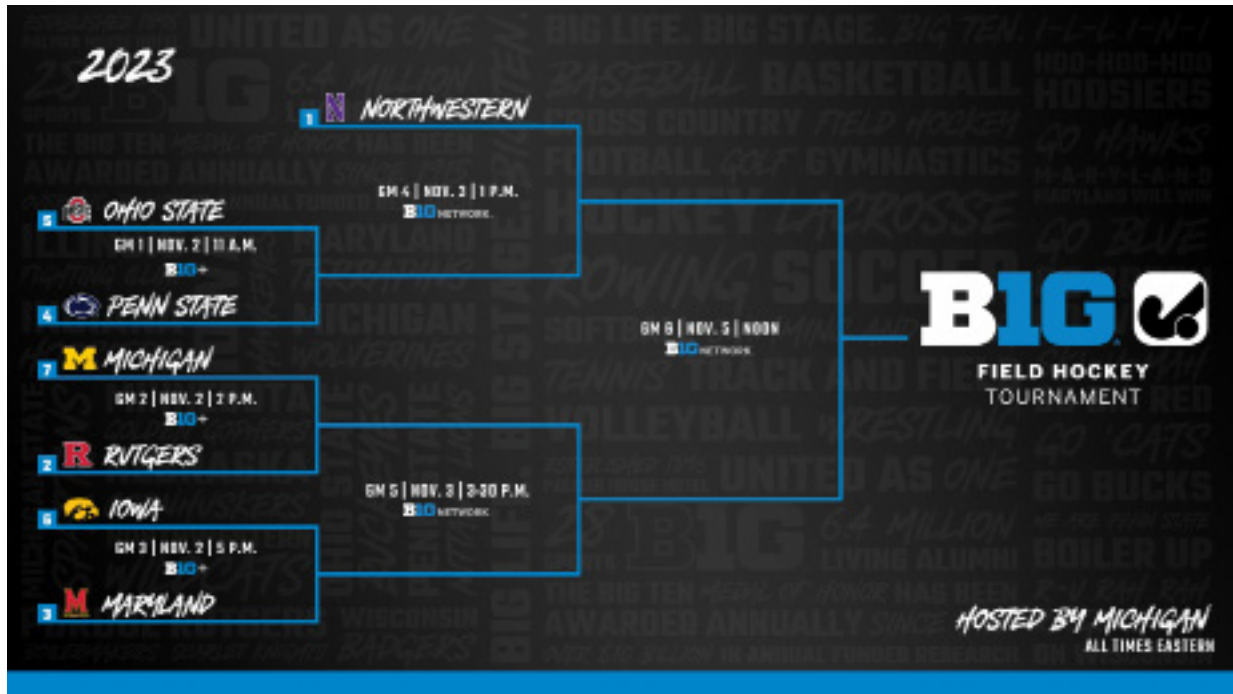

# FIELD HOCKEY TOURNAMENT

**November 2-5, 2023**  
**University of Michigan**  
**Phyllis Ocker Field**  
**Ann Arbor, Mich.**