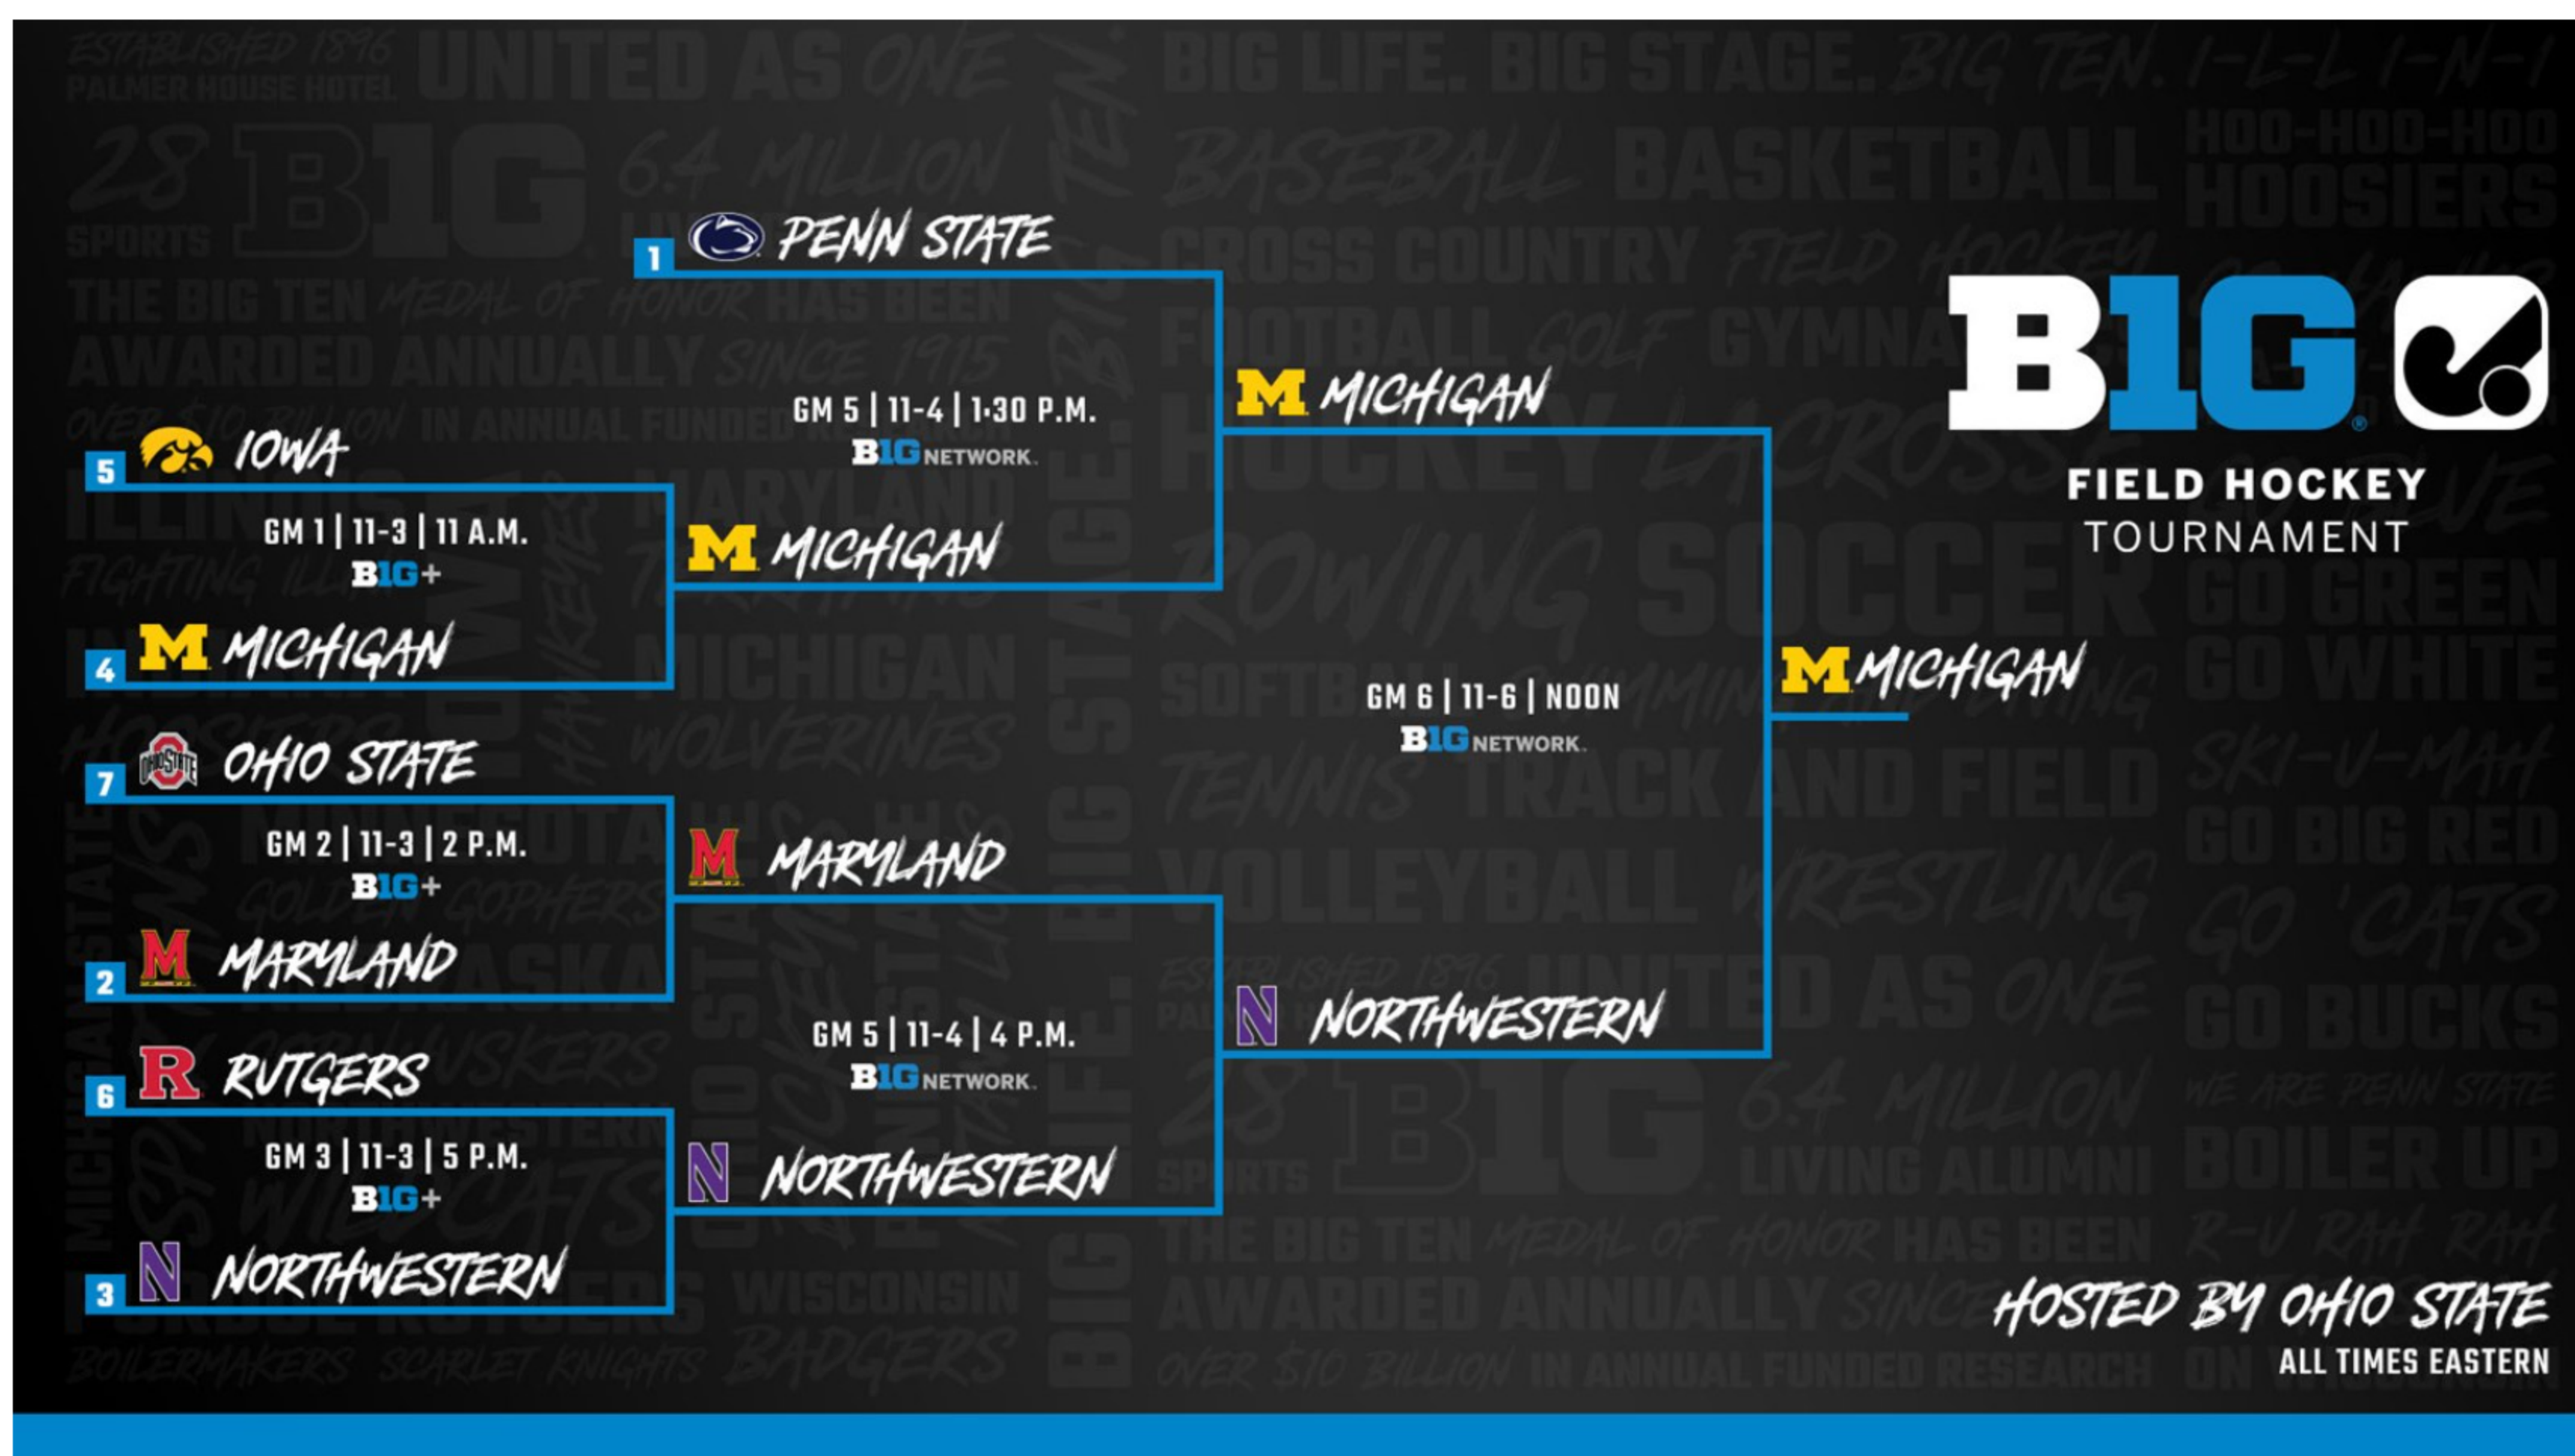

2022 Big Ten Field Hockey Tournament

NOVEMBER 3-6, 2022
COLUMBUS, OHIO (BUCKEYE VARSITY FIELD)

Post #B1GFH

- [BIG TEN FIELD HOCKEY](#) | [BRACKET \(GRAPHIC\)](#) | [BRACKET \(PRINTABLE\)](#) | [TOURNAMENT SCHEDULE](#)
- [SCHOOL INFORMATION](#) | [STANDINGS](#) | [STATISTICS](#)
- [BUCKEYE VARSITY FIELD](#) | [DIRECTIONS](#) | [PARKING](#) | [TICKETS](#)
- [AREA RESTAURANTS & HOTELS](#) | [LOCAL WEATHER](#)

The 2022 Big Ten Field Hockey Tournament will take place Nov. 3-6, 2022, in Columbus, Ohio, at Ohio State's Buckeye Varsity Field. Seven schools will compete in this year's tournament, with the top seed earning a bye into the semifinals. The other six schools will face off in quarterfinal games on Thursday, Nov. 3, and semifinal matchups on Friday, Nov. 4. After an off-day, the championship game will be played Sunday, Nov. 6. Thursday's quarterfinal games will be streamed live via B1G+, while the semifinals and finals will be televised live on the Big Ten Network. Every televised game on the Big Ten Network can be streamed nationwide via the web, smartphones, tablets and connected devices on the FOX Sports app.

2022 Big Ten Field Hockey Tournament Schedule (all times Eastern)

Thursday, Nov. 3 (Quarterfinals)		
TIME (TV)	GAME	LINKS
11 a.m. (B1G+)	Match 1: #4 Michigan def. #5 Iowa, 3-0	B1G+ Live Stream Live Stats Box Score Recap
2 p.m. (B1G+)	Match 2: #2 Maryland def. #7 Ohio State, 5-2	B1G+ Live Stream Live Stats Box Score Recap
5 p.m. (B1G+)	Match 3: #3 Northwestern def. #6 Rutgers, 2-1 (OT)	B1G+ Live Stream Live Stats Box Score Recap
Friday, Nov. 4 (Semifinals)		
TIME (TV)	GAME	LINKS
1:30 p.m. (BTN)	Match 4: #4 Michigan def. #1 Penn State, 2-1	BTN-FOX Sports app Live Stats Box Score Recap
4 p.m. (BTN)	Match 5: #3 Northwestern def. #2 Maryland, 2-1	BTN-FOX Sports app Live Stats Box Score Recap
Sunday, Nov. 6 (Championship)		
TIME (TV)	GAME	LINKS
Noon ET (BTN)	Match 6: #4 Michigan def. #3 Northwestern, 2-1	BTN-FOX Sports app Live Stats Box Score Recap