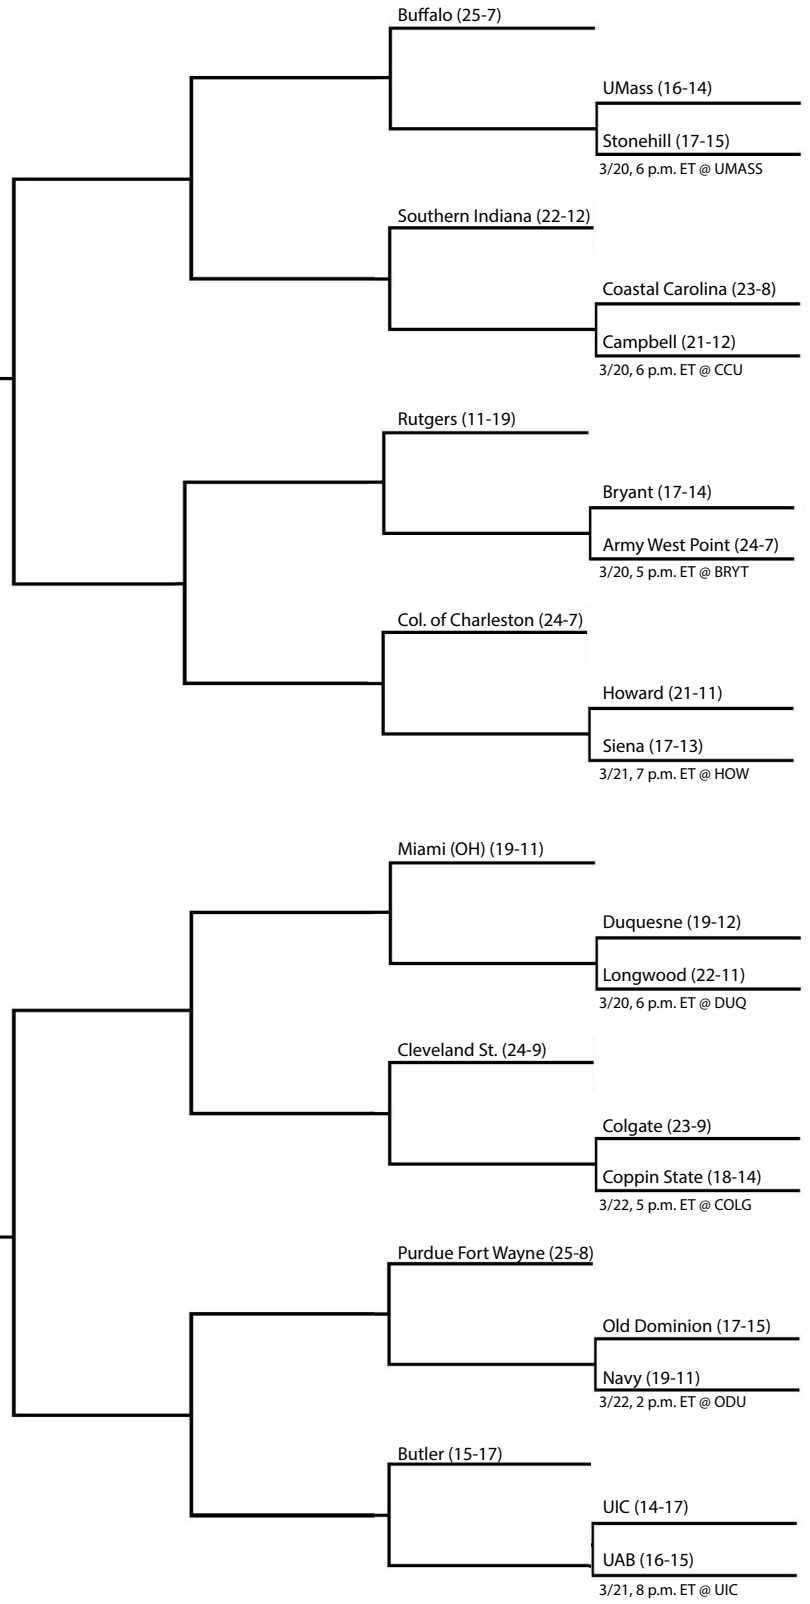

2025 WOMEN'S BASKETBALL INVITATION TOURNAMENT

All Games Eastern Time
 *Indicates host institution
 &Not able to host

CHAMPIONS

WOMENSNET.COM

*Top Team is Home for Round 1
*2nd Round Bye Teams are Not Guaranteed to Host