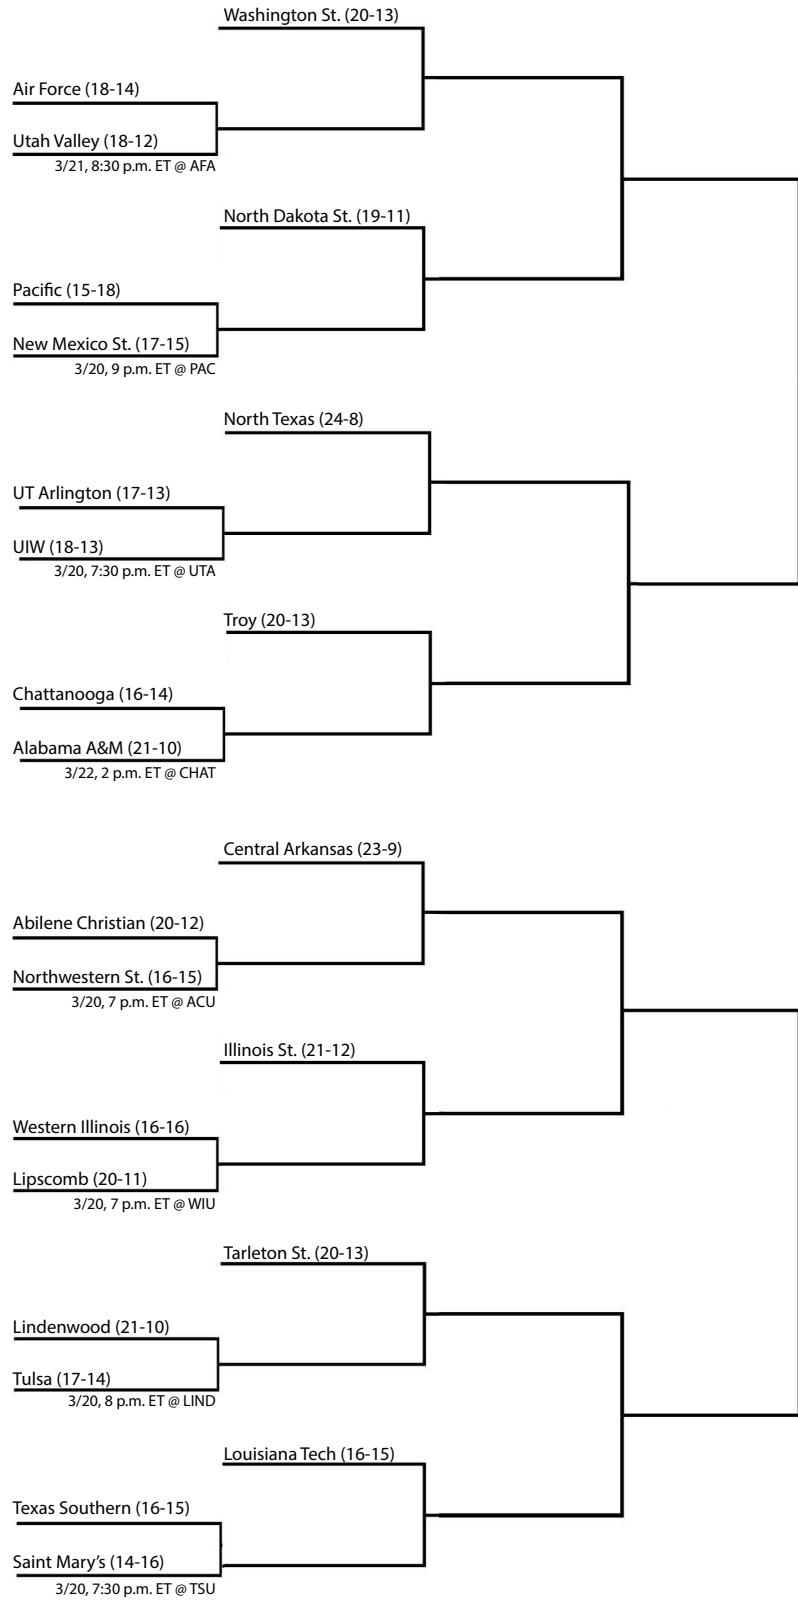

2025 WOMEN'S BASKETBALL INVITATION TOURNAMENT

All Games Eastern Time
 *Indicates host institution
 &Not able to host

CHAMPIONS

WOMENSNET.COM

*Top Team is Home for Round 1
*2nd Round Bye Teams are Not Guaranteed to Host