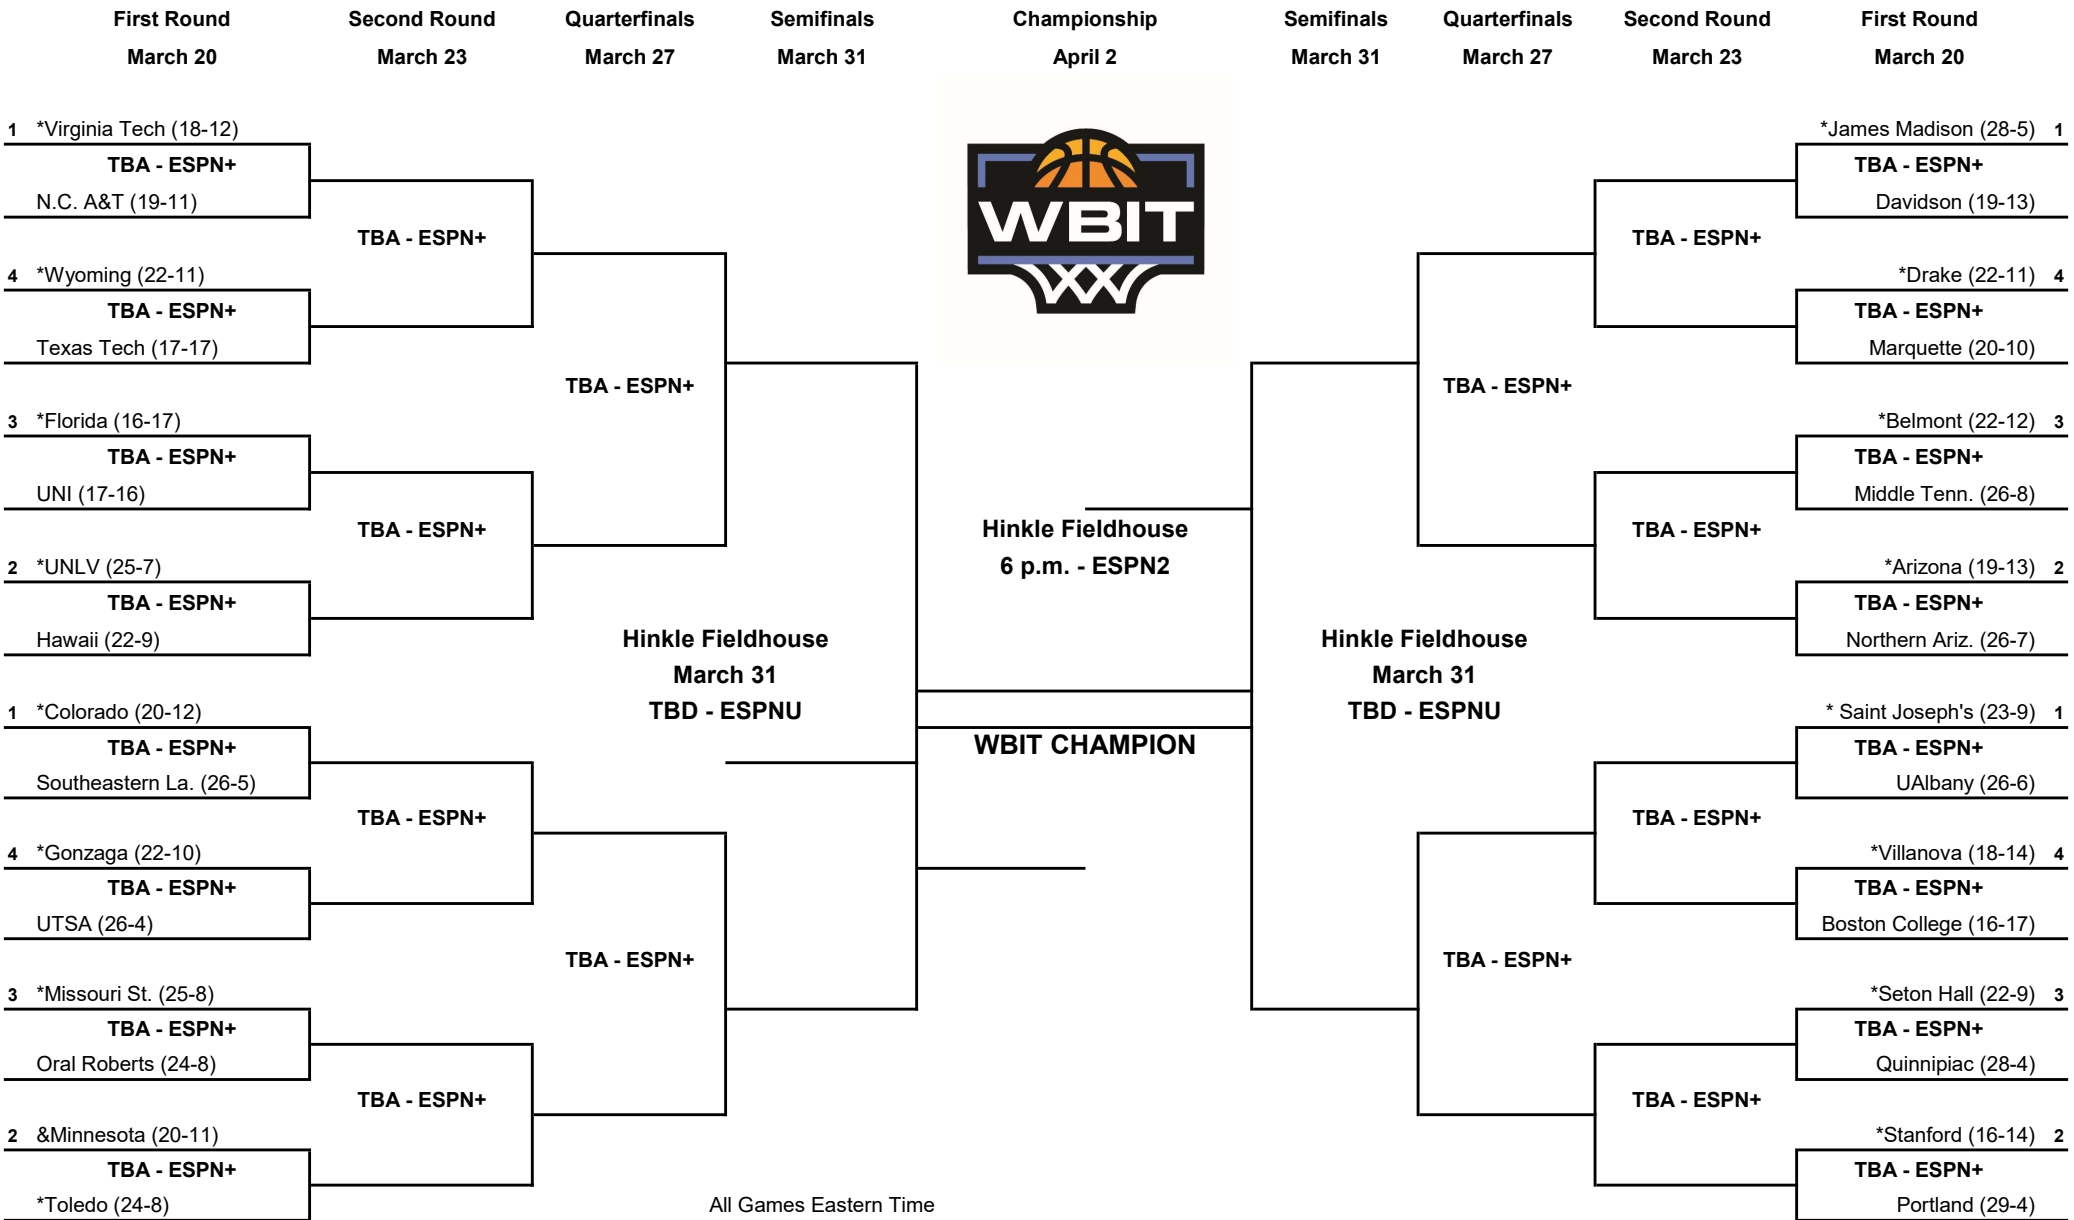

2025 WOMEN'S BASKETBALL INVITATION TOURNAMENT

All Games Eastern Time
 *Indicates host institution
 &Not able to host

CHAMPIONS

WOMENSNET.COM

*Top Team is Home for Round 1
*2nd Round Bye Teams are Not Guaranteed to Host