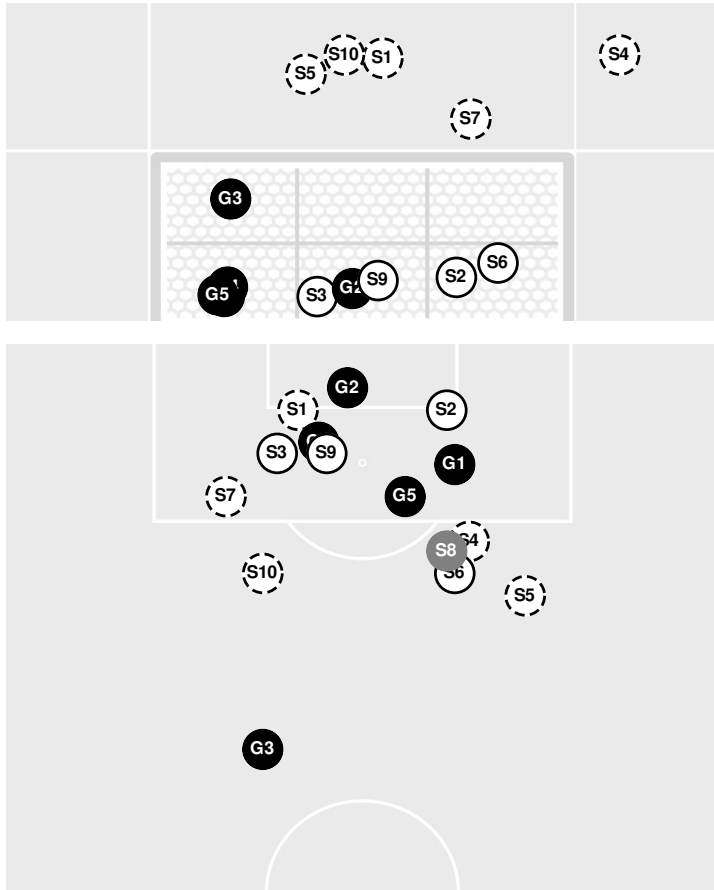

Rutgers vs UCLA

11/10/2024 CITYPARK, St. Louis
2024-25 Women's Soccer

Officials: Dimitrios Katsimigos, Adam Herges, Jas Zahirovic, Braeden Frey

		1st Half	2nd Half
Shots by Half Intervals	Bruins	6	9
	Scarlet Knights	4	2

Shot Chart

BRUINS