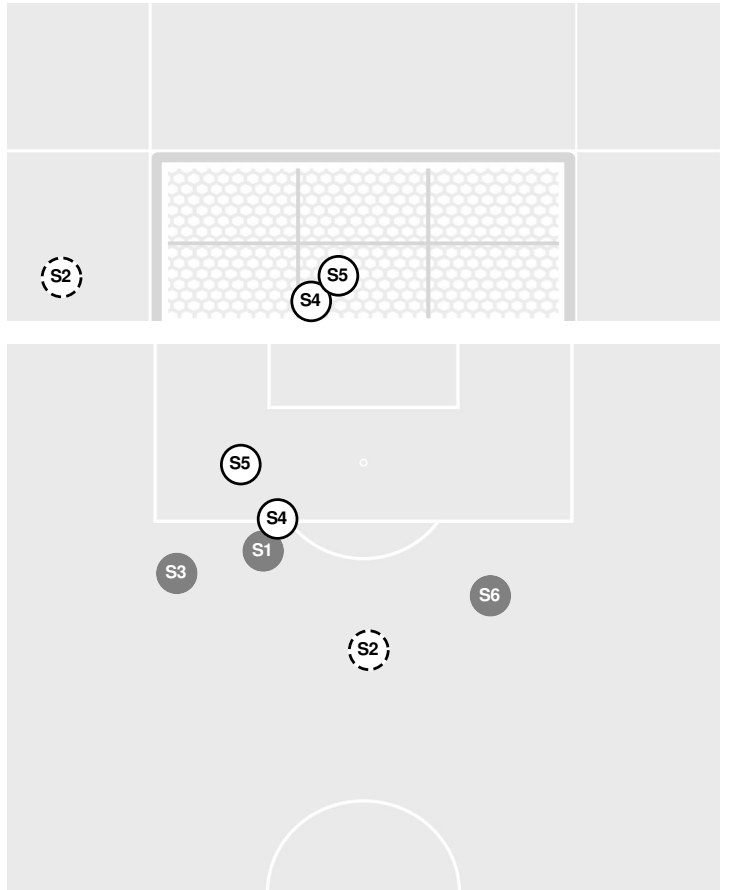

SCARLET KNIGHTS

S Shot Off Target
S Shot On Target
S Blocked
G Goal / Own Goal

Shot Summary