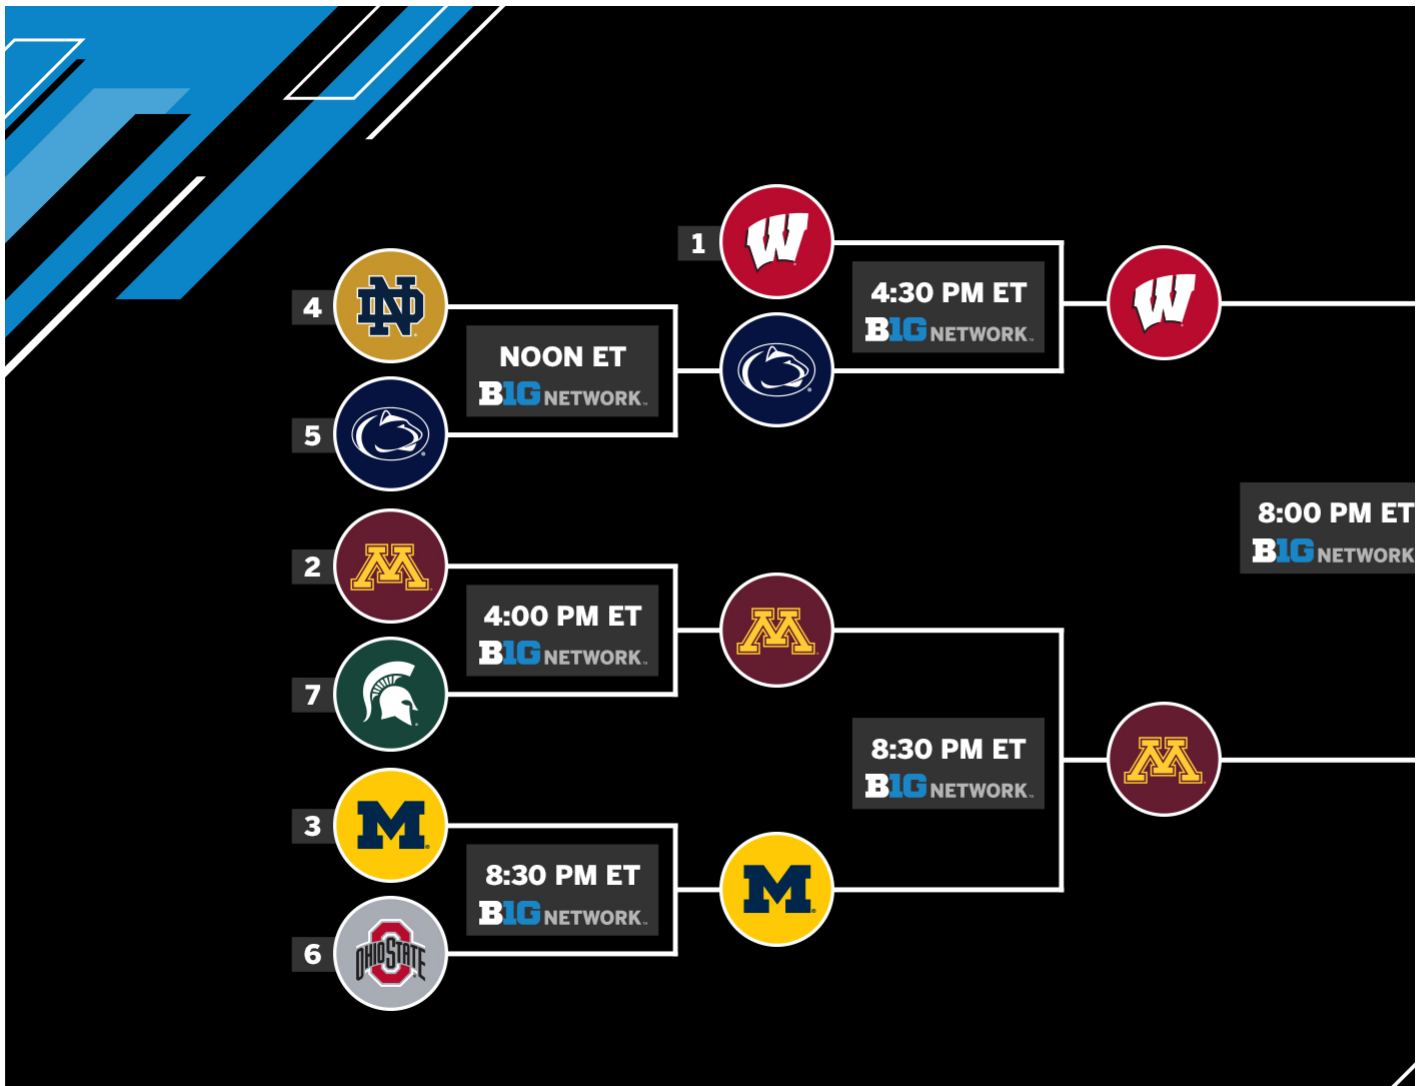

TEAM INFORMATION

MICHIGAN	MICHIGAN STATE	MINNESOTA	NOTRE DAME
TEAM MEDIA Twitter: @umichhockey Instagram Facebook | YouTube	TEAM MEDIA Twitter: @MSU_Hockey	TEAM MEDIA Twitter: @GopherHockey	TEAM MEDIA Twitter: @NDHockey
MATERIALS AND LINKS Team Home Page Schedule | Roster Statistics	MATERIALS AND LINKS Team Home Page Schedule | Roster Statistics	MATERIALS AND LINKS Team Home Page Schedule | Roster Statistics	MATERIALS AND LINKS Team Home Page Schedule | Roster Statistics
OHIO STATE	PENN STATE	WISCONSIN	BIG TEN