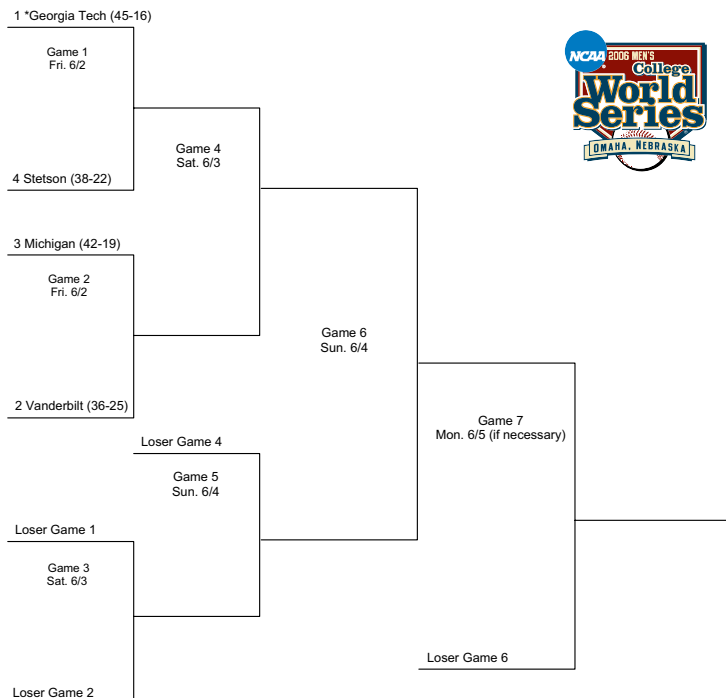

Michigan was picked as the No. 3 seed in the Atlanta Regional and will face No. 2 seed Vanderbilt (36-25) at 3 p.m. on Friday. Georgia Tech will serve as host of the regional at its Russ Chandler Stadium. The Yellow Jackets (45-16) earned the top seed in the region and are also ranked eighth nationally. Should Michigan get past Vanderbilt, the Wolverines would most likely meet the Yellow Jackets, with a win over their first-round opponent Stetson (38-22) on Friday. The two teams would square off on Saturday.

The Wolverines are set to make their 19th NCAA Championship appearance and their first back-to-back visit since Michigan reached seven straight years from 1983-89. U-M's 19 NCAA postseason appearances rank second among all Big Ten programs to Minnesota (27 appearances).

The first weekend of NCAA Championship play features 16 four-team regionals using a double-elimination format. Regional play runs from June 2-5, with 16 winners advancing to the next round. The eight two-team super regional sites will be determined on Monday, June 5, with play set for June 9-11 in a best-of-three format. The 60th Men's College World Series takes place June 16-26, at Rosenblatt Stadium in Omaha, Neb.

2006 NCAA Division I
Baseball Championship
Four-Team regional bracket (four-day/double-elimination)
June 2-5, 2006 - Atlanta, Georgia

2006 STANDINGS

	Conference				Overall			
	W	L	I	Pct.	W	L	I	Pct.
1. Michigan	23	9	0	.719	42	19	0	.689
2. Northwestern	21	11	0	.656	26	33	0	.441
3. Ohio State	19	12	0	.613	37	21	0	.638
4. Minnesota	17	14	0	.548	34	26	0	.567
5. Purdue	15	17	0	.469	31	27	0	.534
Illinois	15	17	0	.469	29	29	0	.500
7. Michigan State	13	19	0	.406	26	30	0	.464
Penn State	13	19	0	.406	20	36	0	.357
9. Iowa	12	20	0	.375	23	33	0	.411
10. Indiana	11	21	0	.344	22	34	0	.393

BIG TEN PLAYERS OF THE WEEK

- Feb. 14: F: Antonio Mule, So., NU
  P: Dan Schwartz, Jr., NU
- Feb. 21: F: Lance Thompson, Sr., PSU
  P: Dan Brauer, Jr., NU
- Feb. 28: F: Doug Pickens, So., MICH
  P: Jay Buenete, Sr., PUR
- Mar. 7: F: Ryan Basham, Jr., MSU
  P: Cory Luebke, So., OSU
- Mar. 14: F: Matt Angle, So., OSU
  P: Aaron Markowitz, Jr., PSU
- Mar. 20: F: Ronnie Bourquin, Jr., OSU
  F: Eric Wolfe, Sr., PUR
  P: Tim Gudex, Sr., IOWA
- Mar. 27: F: Eric Wolfe, Sr., PUR
  P: Dan Sattler, Jr., PUR
- Apr. 3: F: Kyle Day, Fr., MSU
  P: Matt Whitmore, Sr., ILL
- Apr. 11: F: L.J. Mims, Sr., IOWA
  F: Eric Fryer, So., OSU
  P: John Dwan, Jr., MSU
- Apr. 18: F: Pat McMahon, Sr., NU
  F: Neal Gorka, Sr., PUR
  P: Paul Hammond, Sr., MICH
- Apr. 24: F: Eric Rose, Jr., MICH
  P: Alan Stidfole, Sr., PSU
- May 1: F: Ronnie Bourquin, Jr., OSU
  P: Craig Clark, Jr., PSU
- May 9: F: Nate Recknagel, So., MICH
  P: Dan Brauer, Jr., NU
- May 16: F: Reggie Watson, Sr., IND
  P: Dan Brauer, Jr., NU
- May 22: F: Ronnie Bourquin, Jr., OSU
  P: Brian Blomquist, Sr., ILL