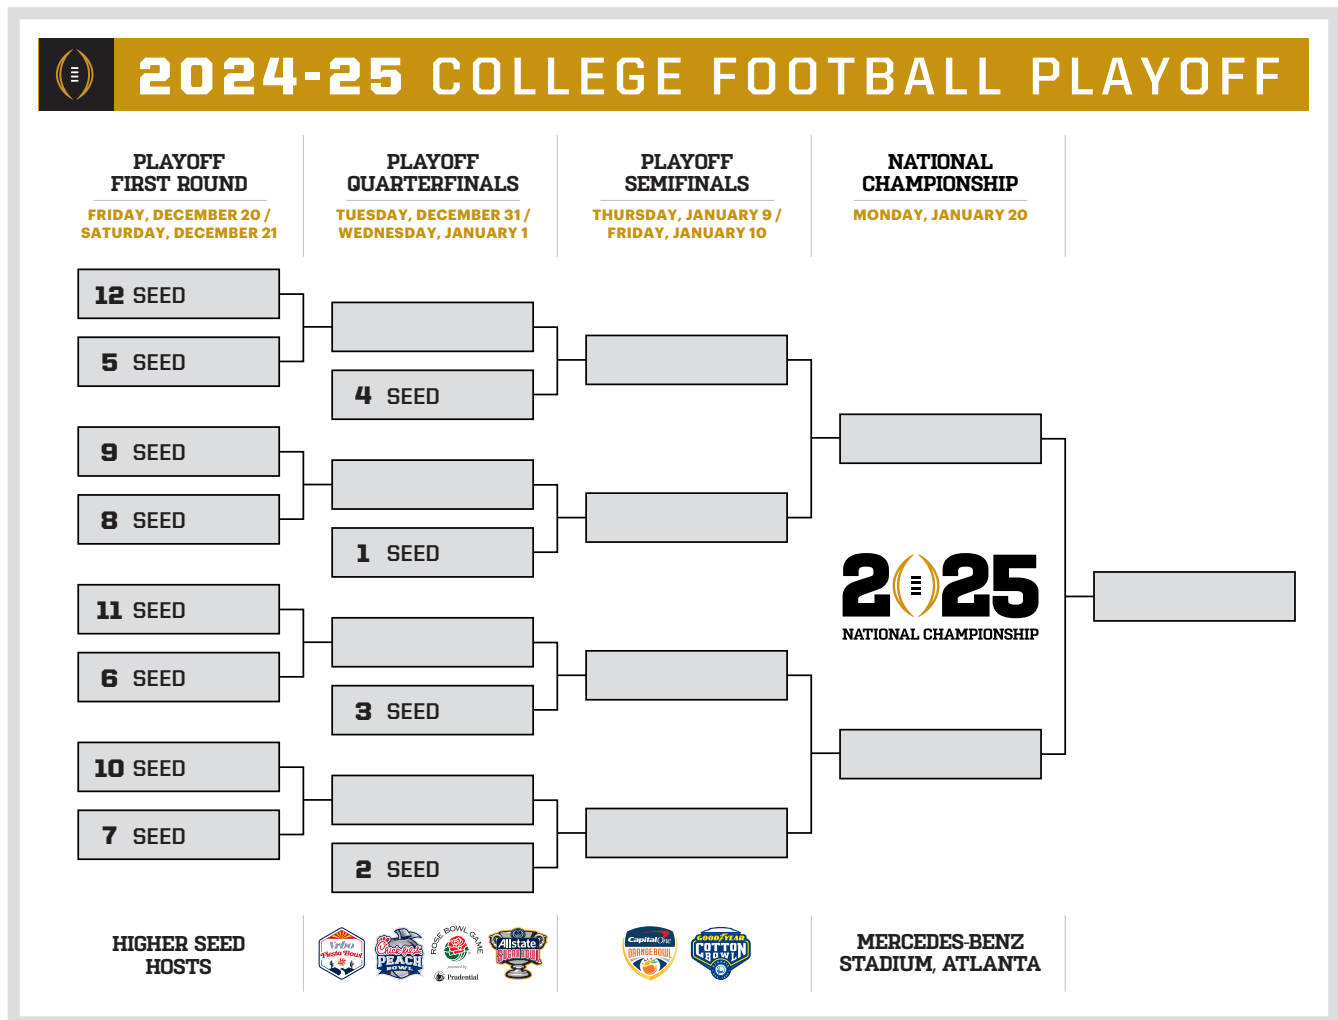

- The 12 participating teams will be the five conference champions ranked highest by the CFP selection committee, plus the next seven highest-ranked teams.
- The ranking of the teams will continue to be done by a selection committee.
- The four highest-ranked conference champions will be seeded one through four and will receive a first-round bye. The fifth conference champion will be seeded where it was ranked or at No. 12 if it is outside the top 12 rankings. Non-conference champions ranked in the top four will be seeded beginning at No. 5. Because of this, the seeding, 1 through 12, could look different than the final rankings.
- The eight teams seeded No. 5-12 will play in a first round with the higher seeds hosting the lower seeds either on campus or at other sites designated by the higher-seeded institution (No. 12 at No. 5, No. 11 at No. 6, No. 10 at No. 7 and No. 9 at No. 8.).
- The selection committee will assign the four highest-ranked conference champions to Playoff Quarterfinals hosted by bowls. This will be done in consideration of historic bowl relationships, then in consideration of rankings. For example, if the Sugar Bowl hosts a Playoff Quarterfinal and the SEC champion is ranked No. 1 and the Big 12 champion is ranked No. 3, the SEC champion would be assigned to the Sugar Bowl and the Big 12 champion would be assigned elsewhere.
- With the four highest-ranked conference champions assigned to bowls, their four Playoff Quarterfinal opponents will be dictated by the bracket (i.e., No. 1 vs. No. 8/9 winner, No. 4 vs. No. 5/12 winner, No. 2 vs. 7/10 winner; No. 3 vs. 6/11 winner.)
- The College Football Playoff bracket will follow the selection committee’s rankings, with no modifications made to avoid rematches between teams that may have played during the regular season or are from the same conference.
- The bracket will remain in effect throughout the playoff (i.e., no re-seeding).
- The highest seed will receive preferential placement for the Playoff Semifinal bowl assignment.
- All 11 games will be under the CFP umbrella with the administrative policies determined by the CFP.

BIG LIFE. BIG STAGE. BIG TEN.

Big Ten schools have won at least five national championships in 26 of the last 30 years, averaging nearly seven per year during that span.