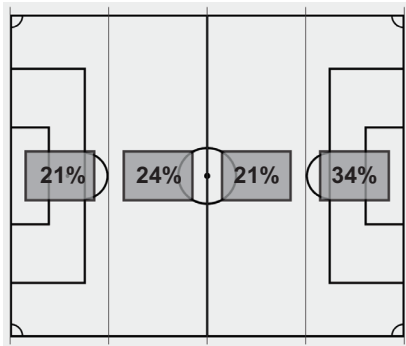

YC - Scarlet Knights #3 86:06

Stadium: Elizabeth Lyle Robbie Stadium

Officials: Referee: Khalaf Al-Latayfeh Malkawi; Asst. Referee: Brian McKay; Sean Giza; Alt. Official: Robert Kerwood;

Offsides: Rutgers 0, Michigan St. 1.

Soccer Box Score (Final)
2024-25 Women's Soccer
Rutgers vs Michigan St. (11/2/2024 at Saint Paul, UNITED STATES)

Attacking Direction →

17	TOTAL SHOTS	16
8	SHOTS ON TARGET	3
3	SAVES	6
4	CORNERS	5
0	OFFSIDES	1
1	YELLOW CARDS	0
0	RED CARDS	0
41%	POSSESSION TOTAL	59%