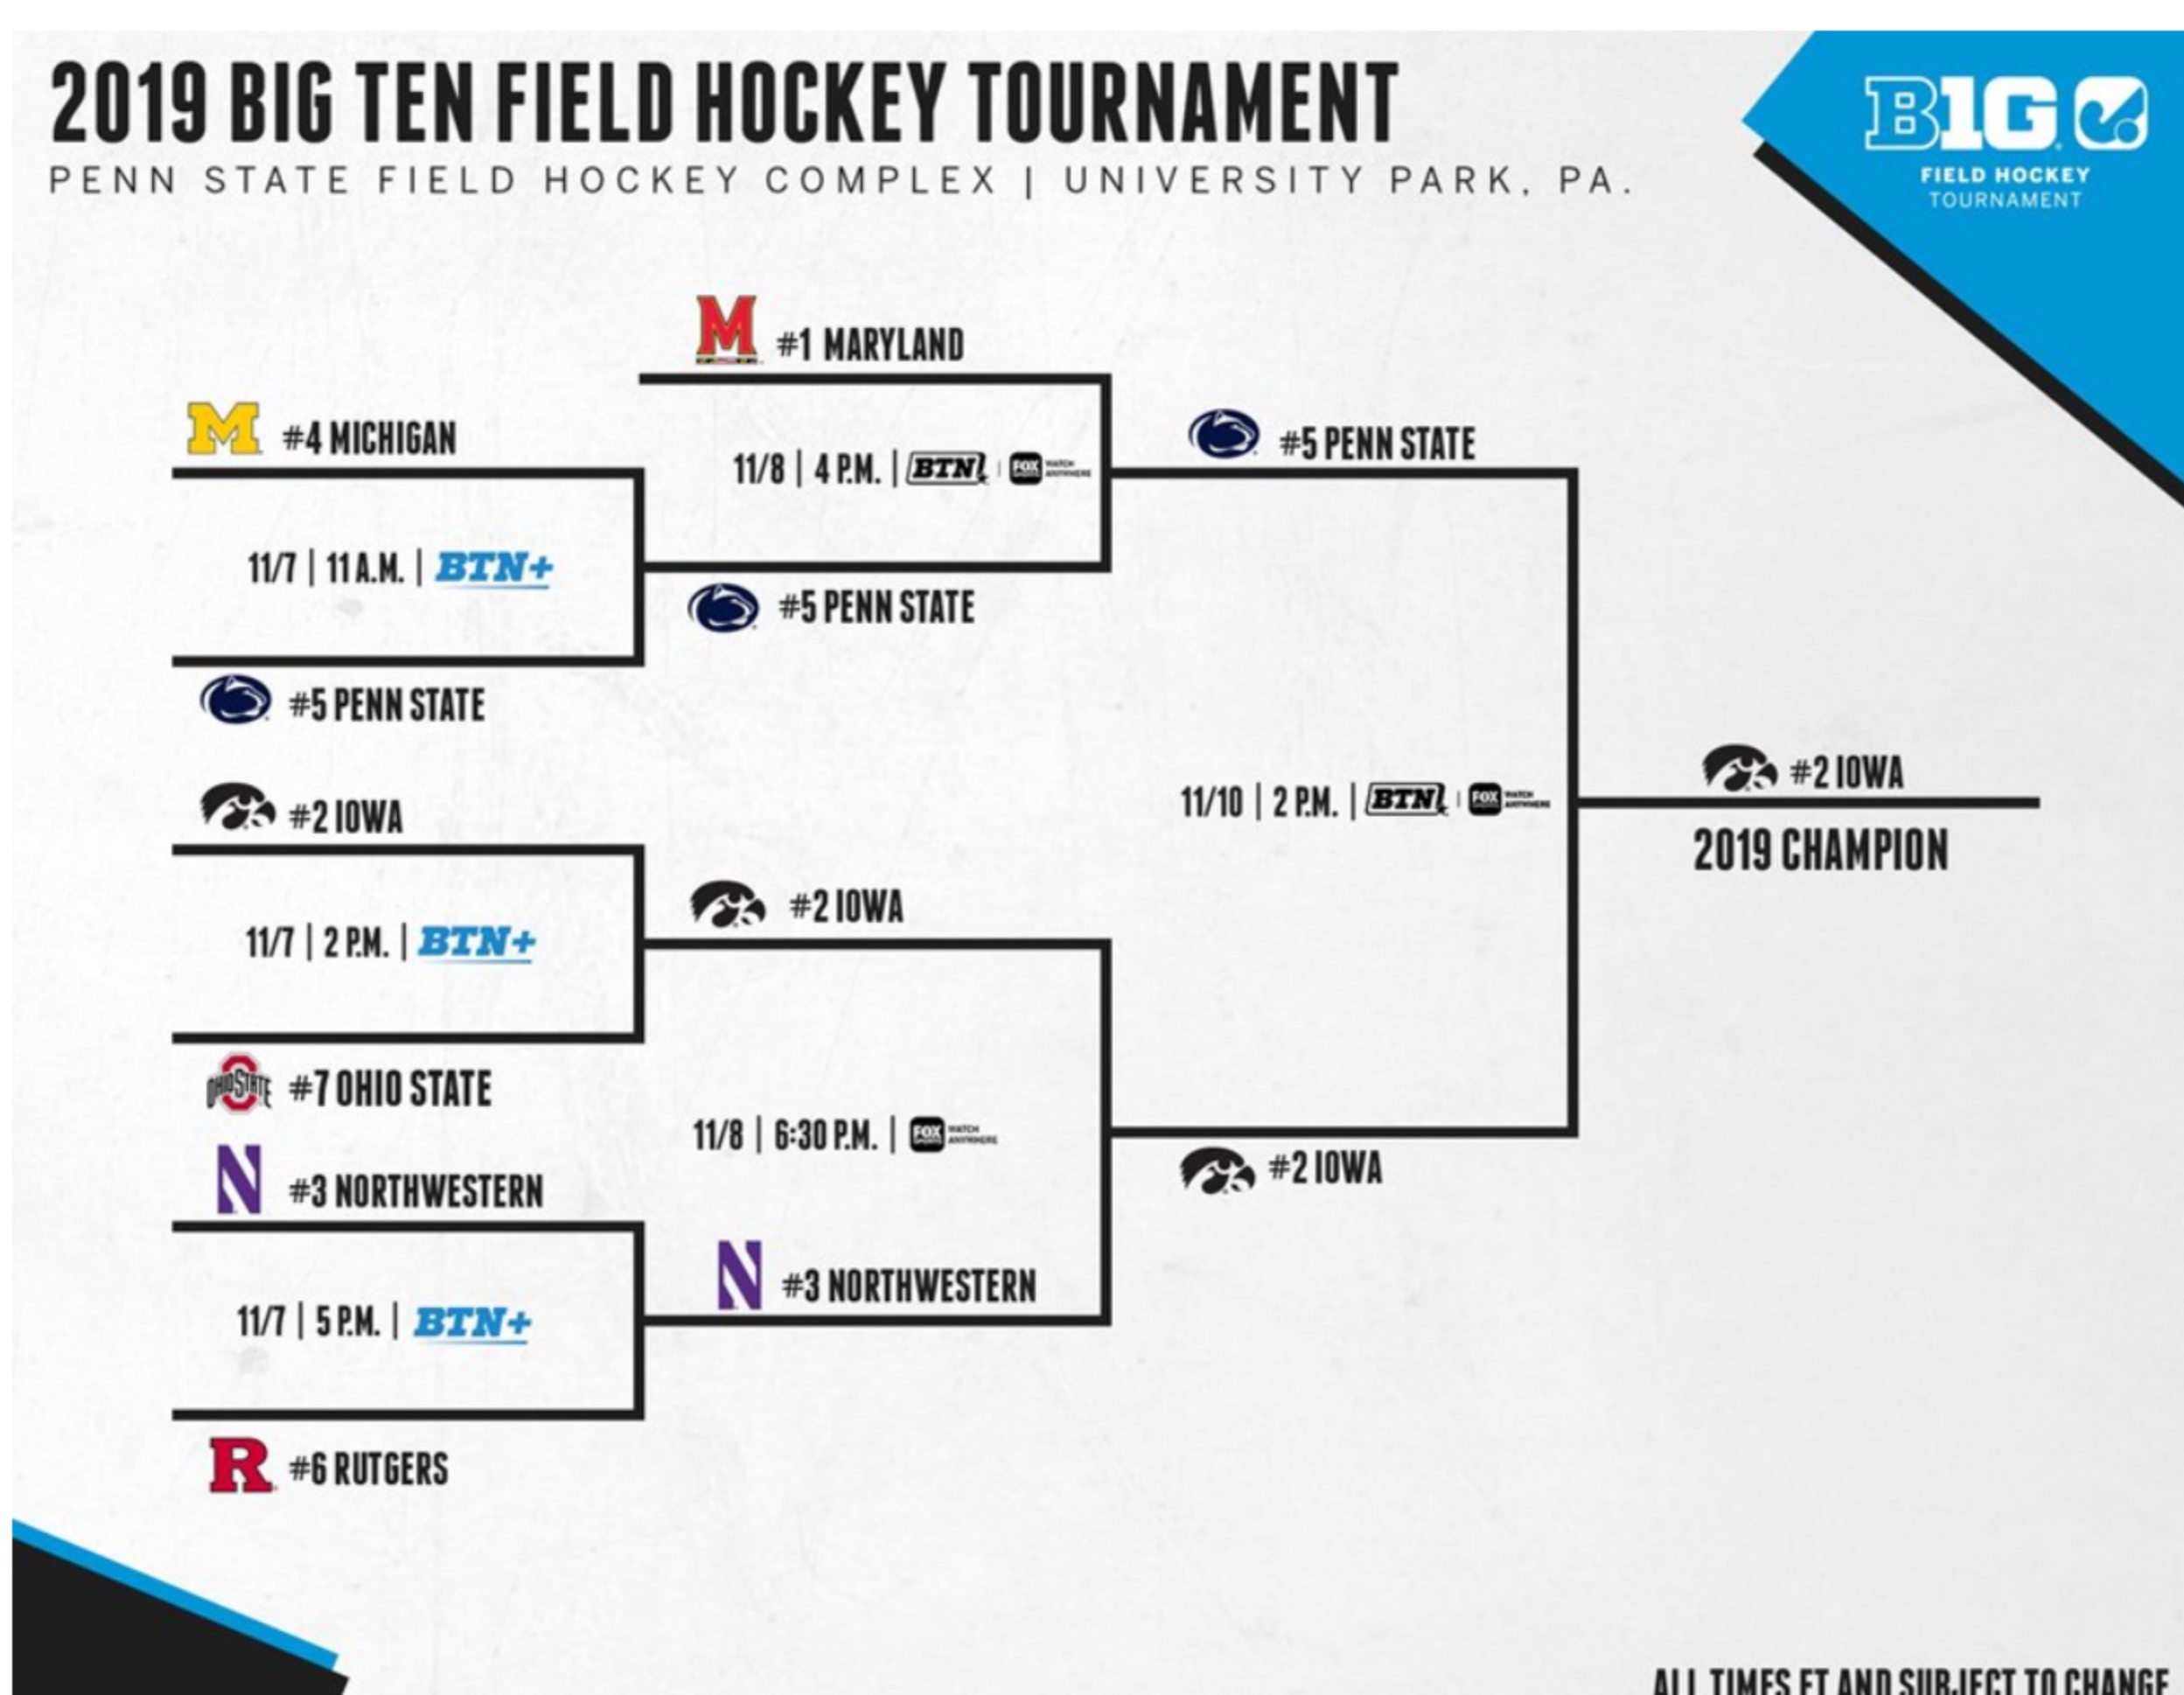

Iowa Wins Field Hockey Tournament Championship
Hawkeyes claim first Big Ten Tournament title since 2008

UNIVERSITY PARK, Pa. – Second-seeded Iowa defeated No. 5-seed Penn State, 1-0, in overtime of the 2019 Big Ten Field Hockey Tournament championship game at Penn State Field Hockey Complex on Sunday. With the victory, Iowa (16-4, 7-1 Big Ten) secured its sixth Big Ten Tournament title and first since 2008 to earn the conference's automatic berth into the NCAA Tournament.

Iowa's Maddy Murphy, a 2019 first-team All-Big Ten selection, scored the lone goal of the game just 26 seconds into the first overtime period after a pass from teammate Leah Zellner. The win marks Hawkeye head coach Lisa Cellucci's first Big Ten Tournament title and the program's sixth title overall. Iowa's Katie Birch, a unanimous 2019 first-team All-Big Ten selection, earned tournament MVP honors.

The NCAA Selection Show will air live on NCAA.com Sunday night at 10 p.m. ET.

2019 Big Ten Field Hockey All-Tournament Team

Lokke Stribos, Iowa
Sophie Sunderland, Iowa
Emma DeBerdine, Maryland
Bodil Keus, Maryland
Halle O'Neill, Michigan
Bente Baekers, Northwestern
Kayla Blas, Northwestern
Mackenzie Alessie, Ohio State
Madison Morano, Penn State
Abby Myers, Penn State
Katie Larmour, Rutgers

Tournament MVP

Katie Birch, Iowa

[Post #B1GFH](#)

2019 Big Ten Field Hockey Tournament Schedule (all times Eastern)

Thursday, November 7 (Quarterfinals - at University Park, Pa. (Penn State Field Hockey Complex))

TIME (TV)	GAME	LINKS
11:00 am (BTN+)	Game 1: #5 Penn State def. #4 Michigan, 2-1	BTN+ | Live Stats | Box Score | Recap
2:00 pm (BTN+)	Game 2: #2 Iowa def. #7 Ohio State, 4-1	BTN+ | Live Stats | Box Score | Recap
5:00 pm (BTN+)	Game 3: #3 Northwestern def. #6 Rutgers, 3-1	BTN+ | Live Stats | Box Score | Recap

Friday, November 8 (Semifinals - at University Park, Pa. (Penn State Field Hockey Complex))

TIME (TV)	GAME	LINKS
4:00 pm (BTN)	Game 4: #5 Penn State def. #1 Maryland, 1-0	BTN | Live Stats | Box Score | Recap
POSTPONED	Game 5: #2 Iowa vs. #3 Northwestern	

Saturday, November 9 (Semifinals - at University Park, Pa. (Penn State Field Hockey Complex))

TIME (TV)	GAME	LINKS
Noon (BTN+)	Game 5: #2 Iowa def. #3 Northwestern, 2-1	BTN+ | Live Stats | Box Score | Recap

Sunday, November 10 (Championship - at University Park, Pa. (Penn State Field Hockey Complex))

TIME (TV)	GAME	LINKS
2:00 pm (BTN)	Game 6: #2 Iowa def. #5 Penn State, 1-0 (OT)	BTN | Live Stats | Box Score | Recap

* - streamed live on FOX Sports app; televised on delayed basis on BTN at midnight ET

NOTES: Game times and television assignments are subject to change and will be finalized when the bracket is released at the end of the regular season ... all BTN on-air games can be streamed via the web, smartphones, tablets and connected devices through the FOX Sports App, while BTN+ games can be streamed at btplus.com.

School Information

[Home](#)
[Roster](#)
[Schedule](#)
[Statistics](#)

[Home](#)
[Roster](#)
[Schedule](#)
[Statistics](#)

[Home](#)
[Roster](#)
[Schedule](#)
[Statistics](#)