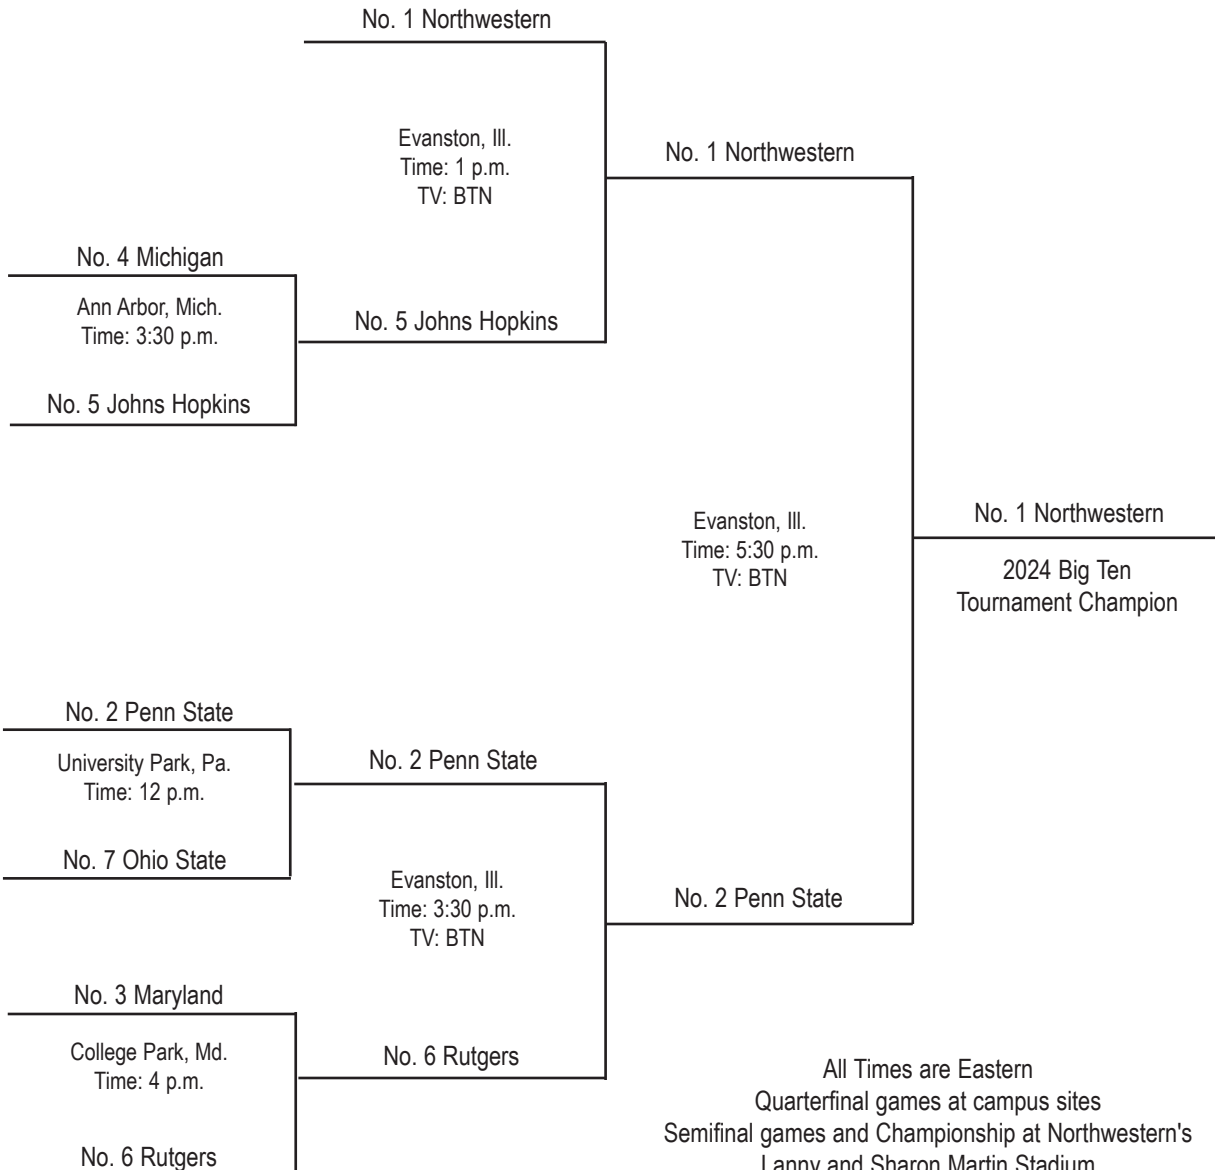

2024 BIG TEN WOMEN'S LACROSSE TOURNAMENT

APRIL 27 - CAMPUS SITES • MAY 2 & 4 - LANNY AND SHARON MARTIN STADIUM, EVANSTON, ILL.

QUARTERFINALS
Saturday, April 27

SEMIFINALS
Thursday, May 2

CHAMPIONSHIP
Saturday, May 4

All Times are Eastern
Quarterfinal games at campus sites
Semifinal games and Championship at Northwestern's
Lanny and Sharon Martin Stadium