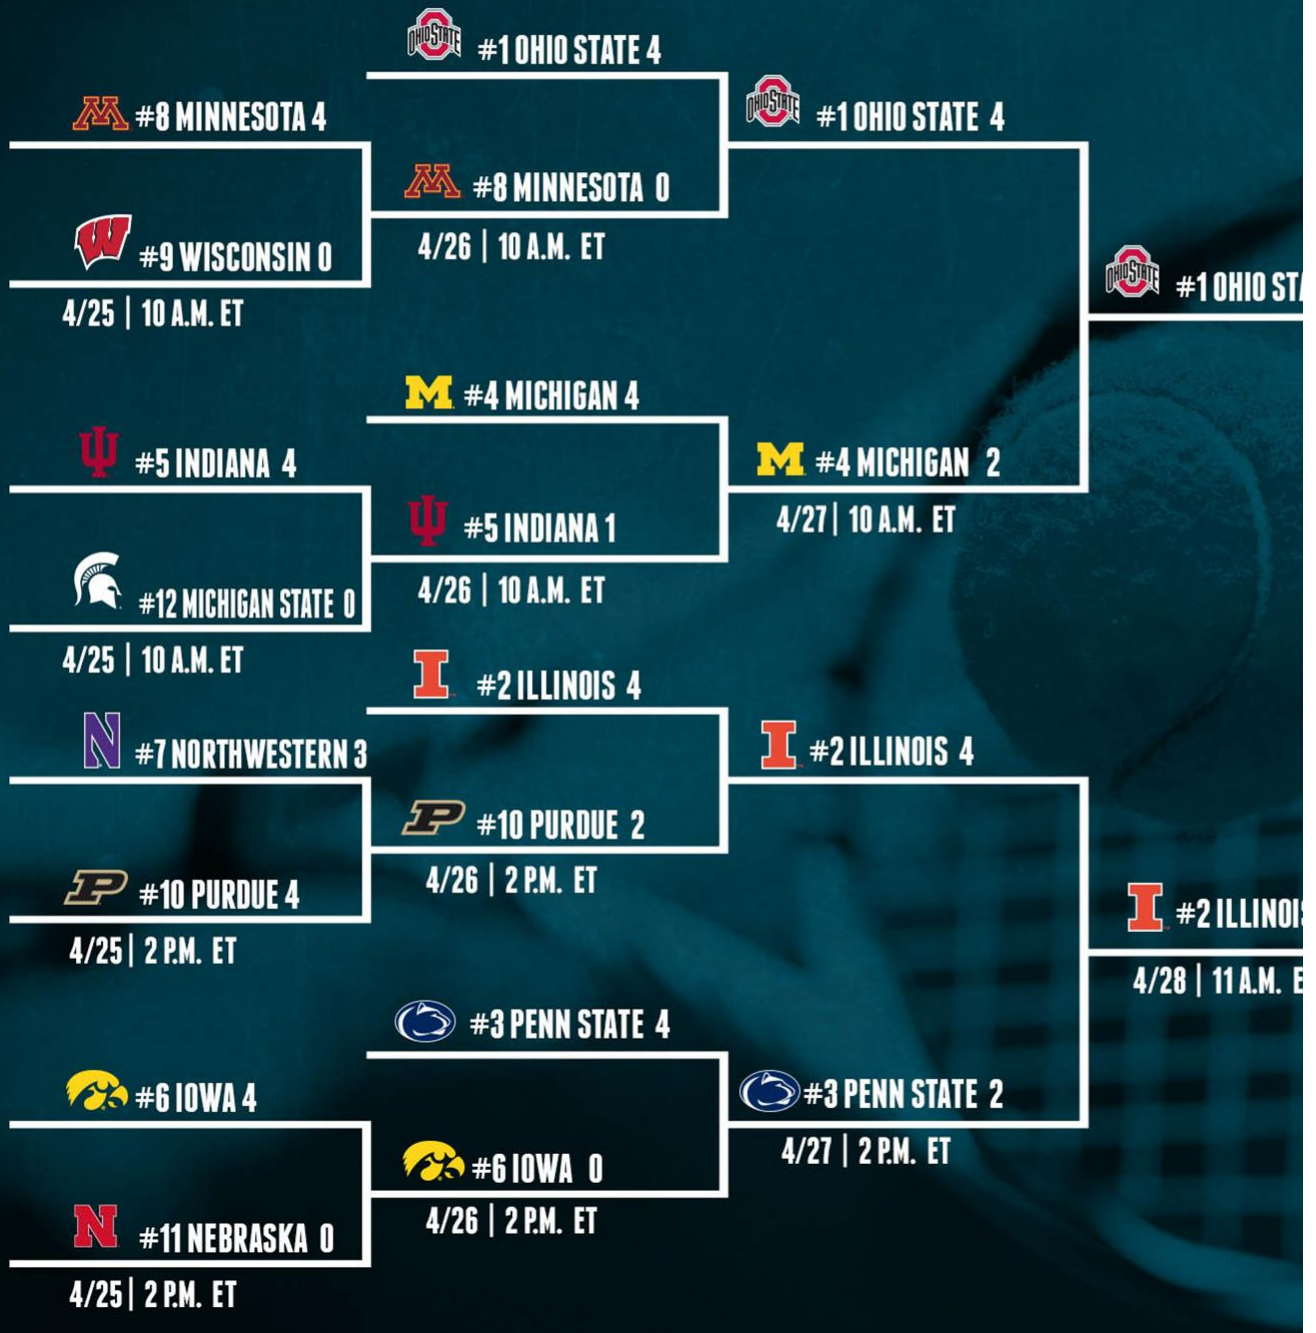

2019 BIG TEN MEN'S TENNIS

UNIVERSITY OF MICHIGAN VARSITY TENNIS CENTER, ANN ARBOR, MI

April 25-28, 2019
University of Michigan Varsity Tennis Center
(Ann Arbor, Mich.)

[Big Ten Men's Tennis](#) | [Michigan Varsity Tennis Center](#) | [Directions](#) | [Host Tournament Central](#)
[Big Ten Men's Tennis Record Book](#) | [Standings](#) | [2019A Tournament Central](#)
[Tournament Bracket](#) | [Tournament Notes](#)

2019 Big Ten Men's Tennis Tournament Schedule (all times ET)

Thursday, April 25, 2019 (First Round)

TIME	GAME	LINKS
10 a.m. ET	Match 1: #8 seed Minnesota 4, #9 seed Wisconsin 0	Recap
10 a.m. ET	Match 2: #5 seed Indiana 4, #12 seed Michigan State 0	Recap
2 p.m. ET	Match 3: #10 seed Purdue 4, #7 seed Northwestern 3	Recap
2 p.m. ET	Match 4: #6 seed Iowa 4, #11 seed Nebraska 0	Recap

Friday, April 26, 2019 (Quarterfinals)

TIME (Location)	GAME	LINKS
10 a.m. ET	Match 5: #1 seed Ohio State 4, #8 seed Minnesota 0	Recap
10 a.m. ET	Match 6: #4 seed Michigan 4, #5 seed Indiana 1	Recap
2 p.m. ET	Match 7: #2 seed Illinois 4, #10 seed Purdue 2	Recap

2 p.m. ET

Match 8: #3 seed Penn State 4, #6 seed Iowa 0

[Recap](#)

Saturday, April 27, 2019 (Semifinals)

TIME (Location)	GAME	LINKS
10 a.m. ET	Match 9: #1 seed Ohio State 4, #4 seed Michigan 2	Recap
2 p.m. ET	Match 10: #2 seed Illinois 4, #3 seed Penn State 2	Recap