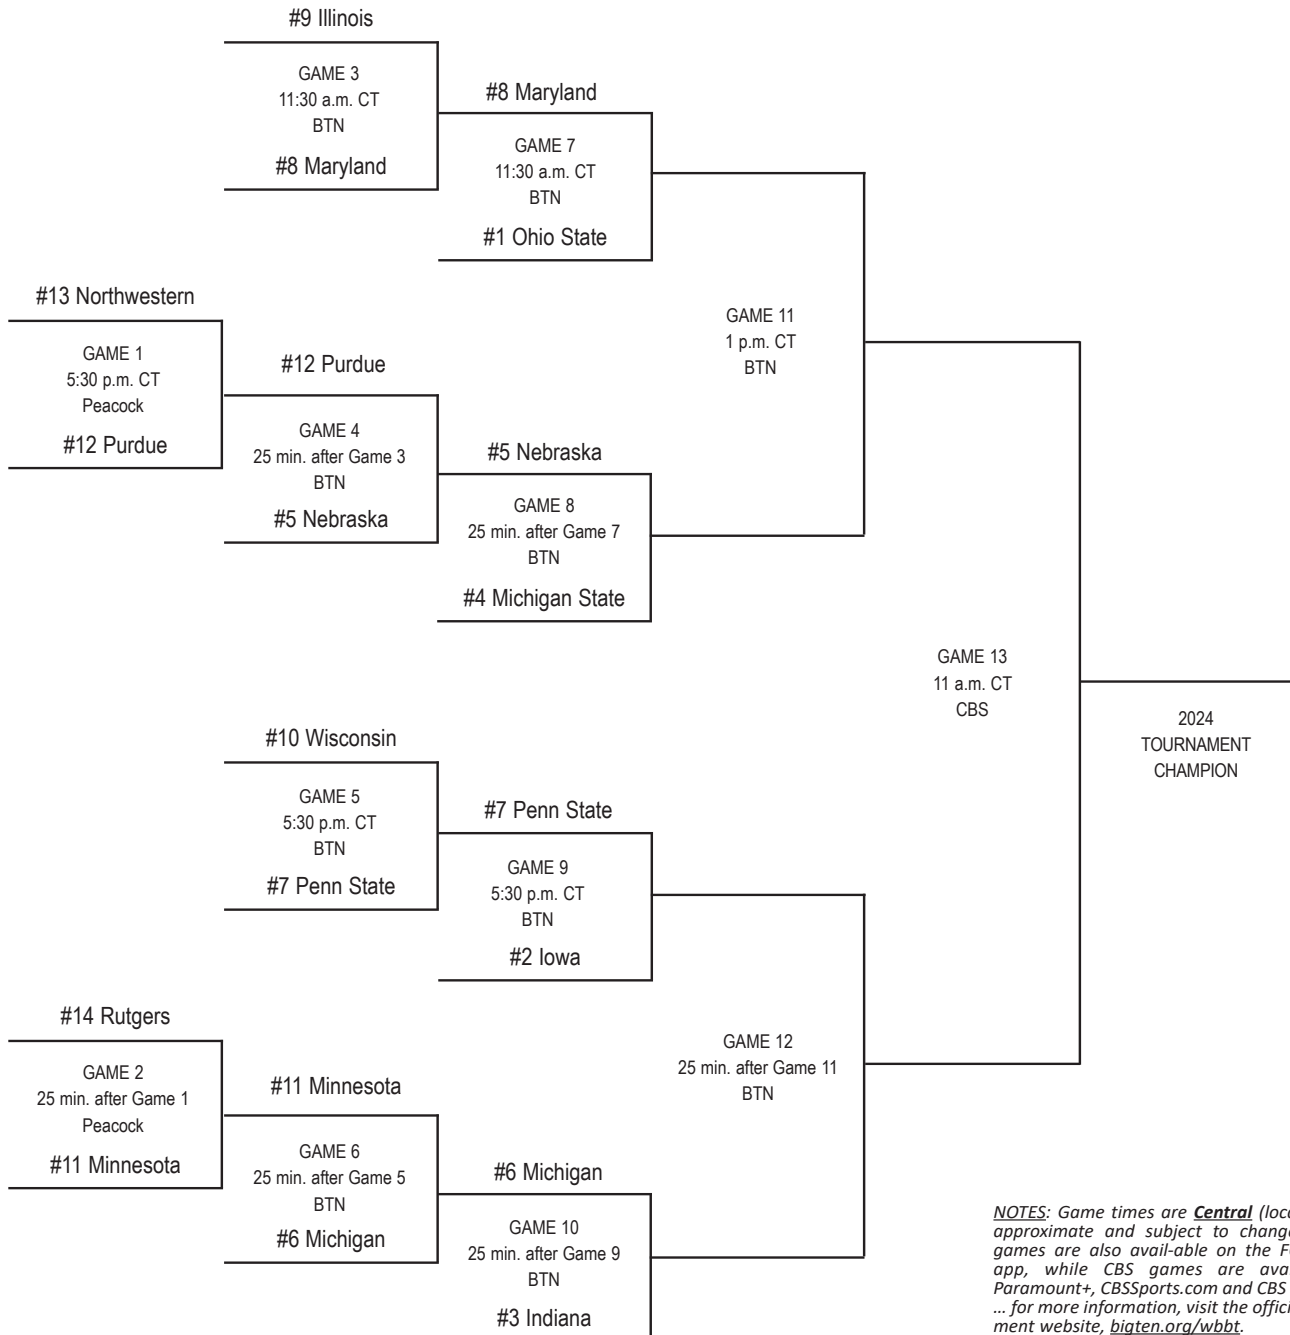

2024 BIG TEN TOURNAMENT BRACKET

2024 TIAA BIG TEN WOMEN'S BASKETBALL TOURNAMENT

MARCH 6-10 • TARGET CENTER • MINNEAPOLIS, MINN.

MARCH 6

MARCH 7

MARCH 8

MARCH 9

MARCH 10