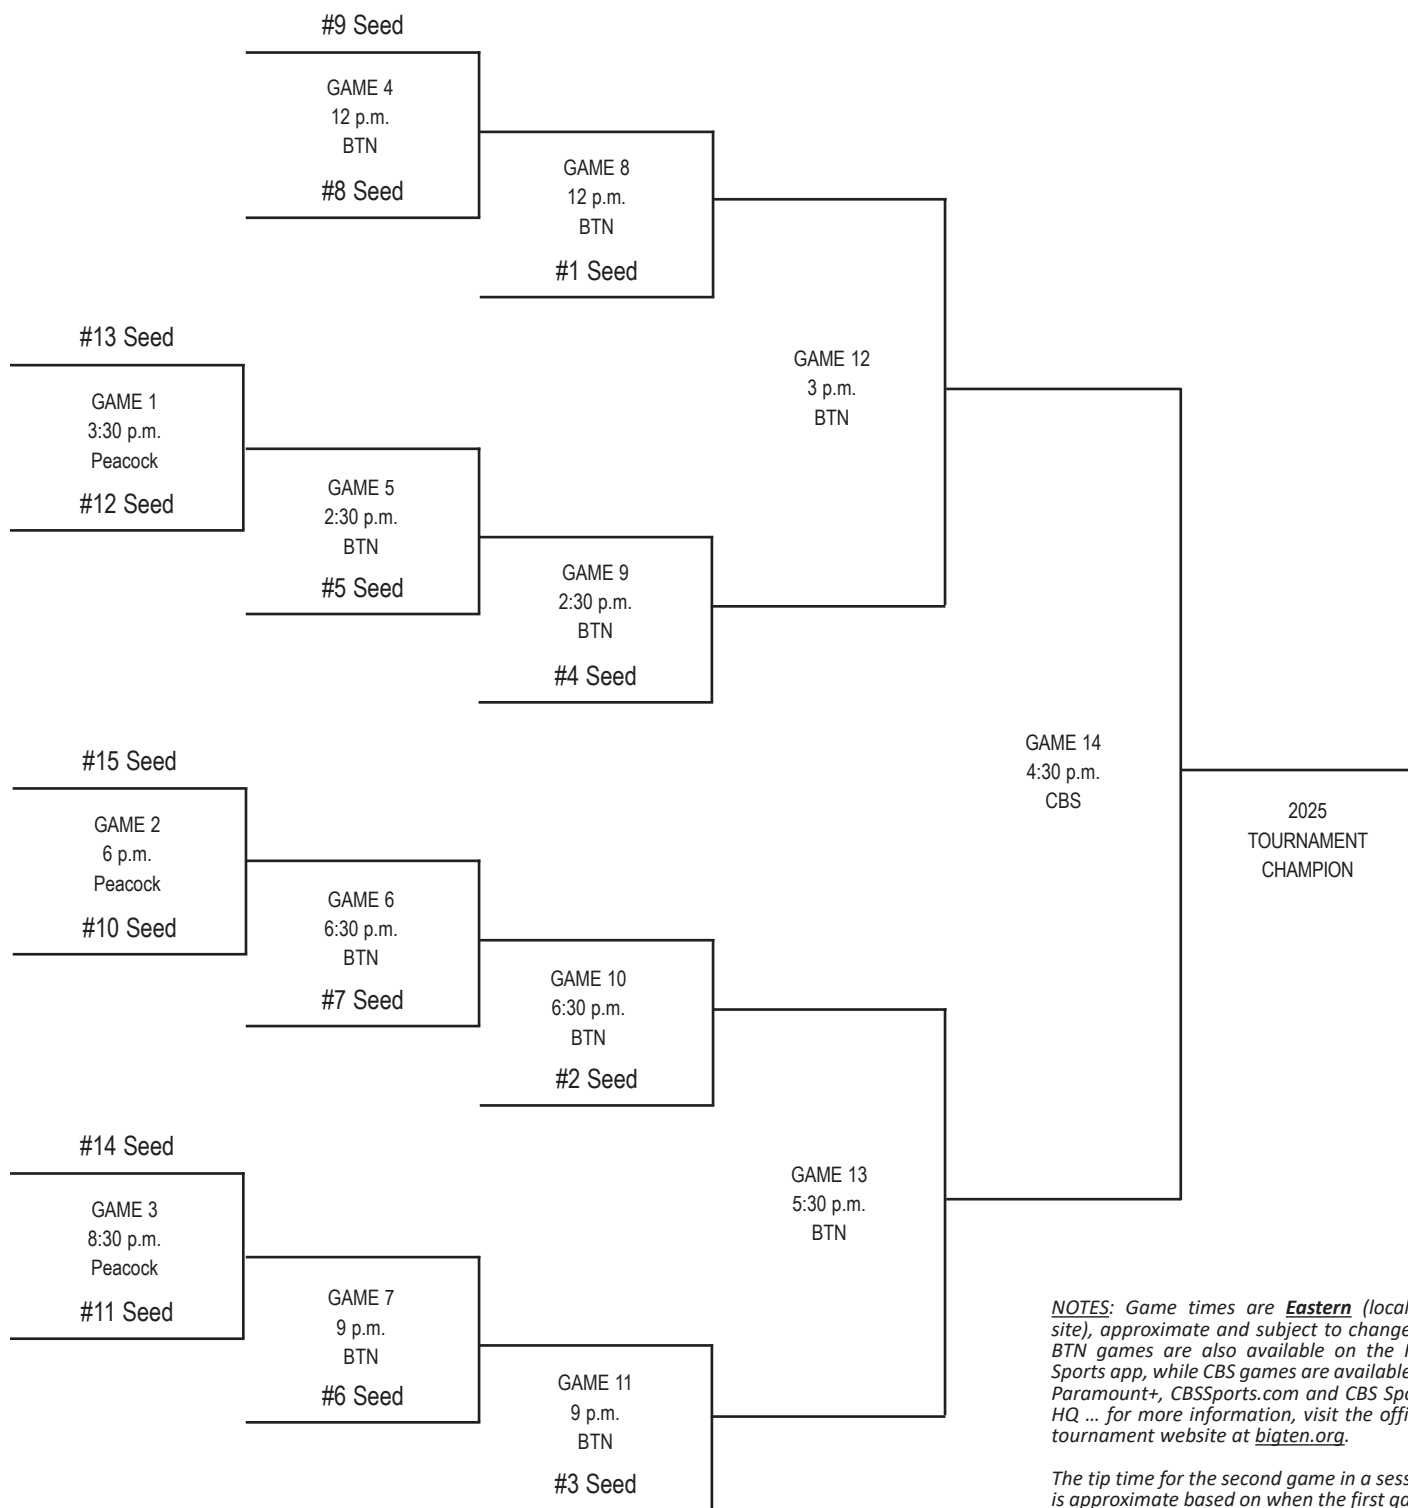

2025 TIAA BIG TEN WOMEN'S BASKETBALL TOURNAMENT

MARCH 5-9 • GAINBRIDGE FIELDHOUSE • INDIANAPOLIS, IND.

MARCH 5 MARCH 6 MARCH 7 MARCH 8 MARCH 9

*NOTES: Game times are **Eastern** (local to site), approximate and subject to change. ... BTN games are also available on the FOX Sports app, while CBS games are available on Paramount+, CBSSports.com and CBS Sports HQ ... for more information, visit the official tournament website at bigten.org.*