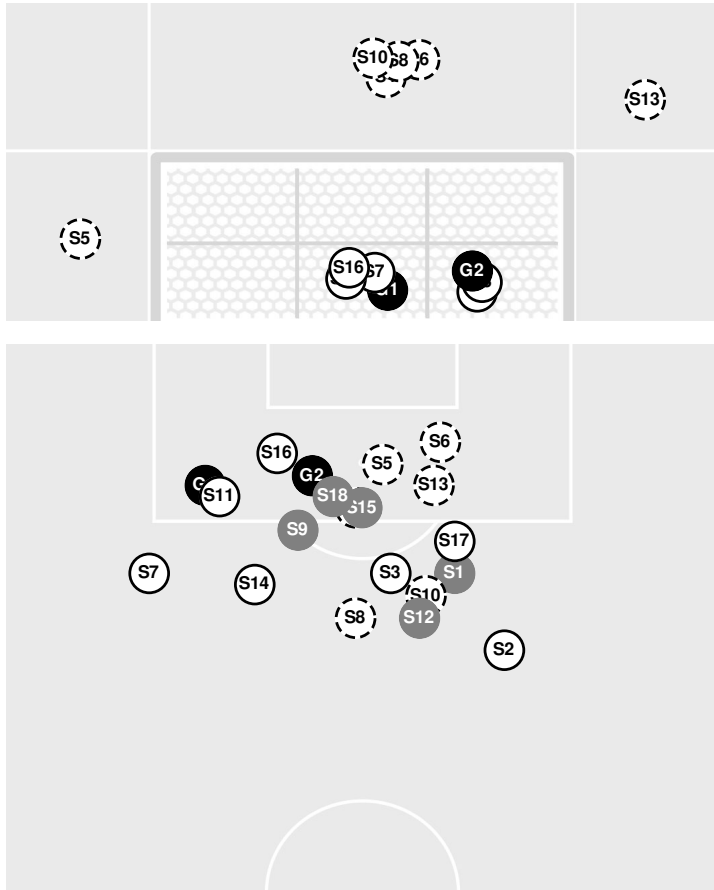

Washington vs UCLA

11/7/2024 CITYPARK, St. Louis
2024-25 Women's Soccer

Officials: Shane Butler, Matthew Rodman, Michael Heath, Matthew Geringer

Shots by Half Intervals	Bruins	1st Half	2nd Half			
		Huskies	8	12	2	0

Shot Chart

BRUINS