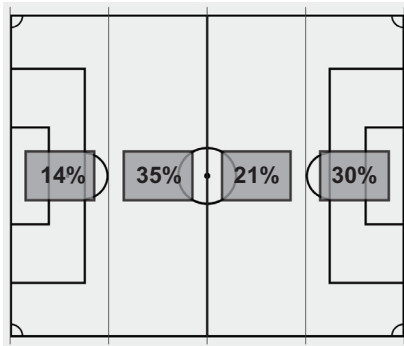

#### Cautions and ejections:

YC - Nittany Lions #2 22:50; YC - Bruins #41 52:17; YC - Bruins #15 86:32

Stadium: Elizabeth Lyle Robbie Stadium

Officials: Referee: Victor Borges; Asst. Referee: Colby Johnson; Bryan Conetta; Alt. Official: Ryan Farrell;

Offsides: Penn St. 1, UCLA 1.

**Soccer Box Score (Final)**  
**2024-25 Women's Soccer**  
 Penn St. vs UCLA (11/4/2024 at Saint Paul, UNITED STATES)

Attacking Direction →

7	TOTAL SHOTS	16
2	SHOTS ON TARGET	3
2	SAVES	2
3	CORNERS	5
1	OFFSIDES	1
1	YELLOW CARDS	2
0	RED CARDS	0
50%	POSSESSION TOTAL	50%