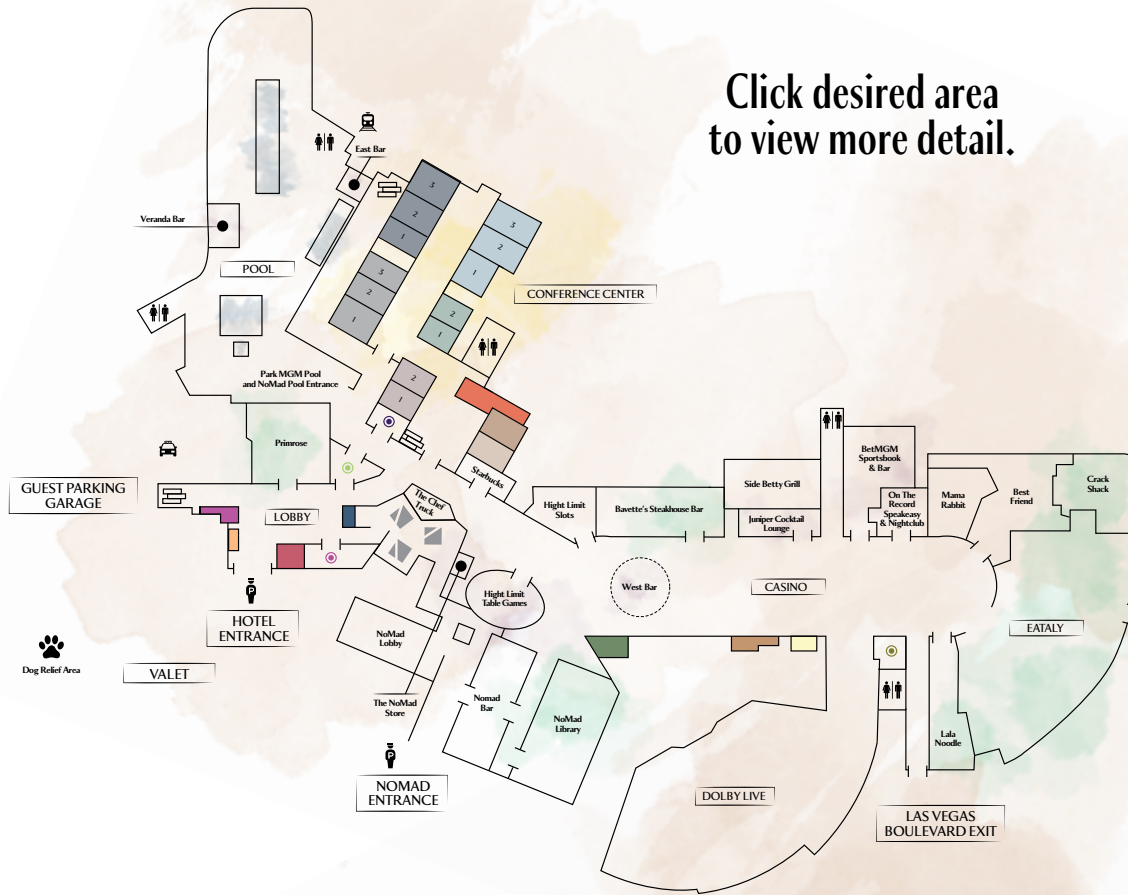

## RESORT MAP

Click desired level to view more detail.

## LEVEL 1

Click desired area  
to view more detail.

### RETAIL

- Corner Store
- Lobby Shop
- Haus of Gaga Las Vegas
- Optica at The Sixth Space