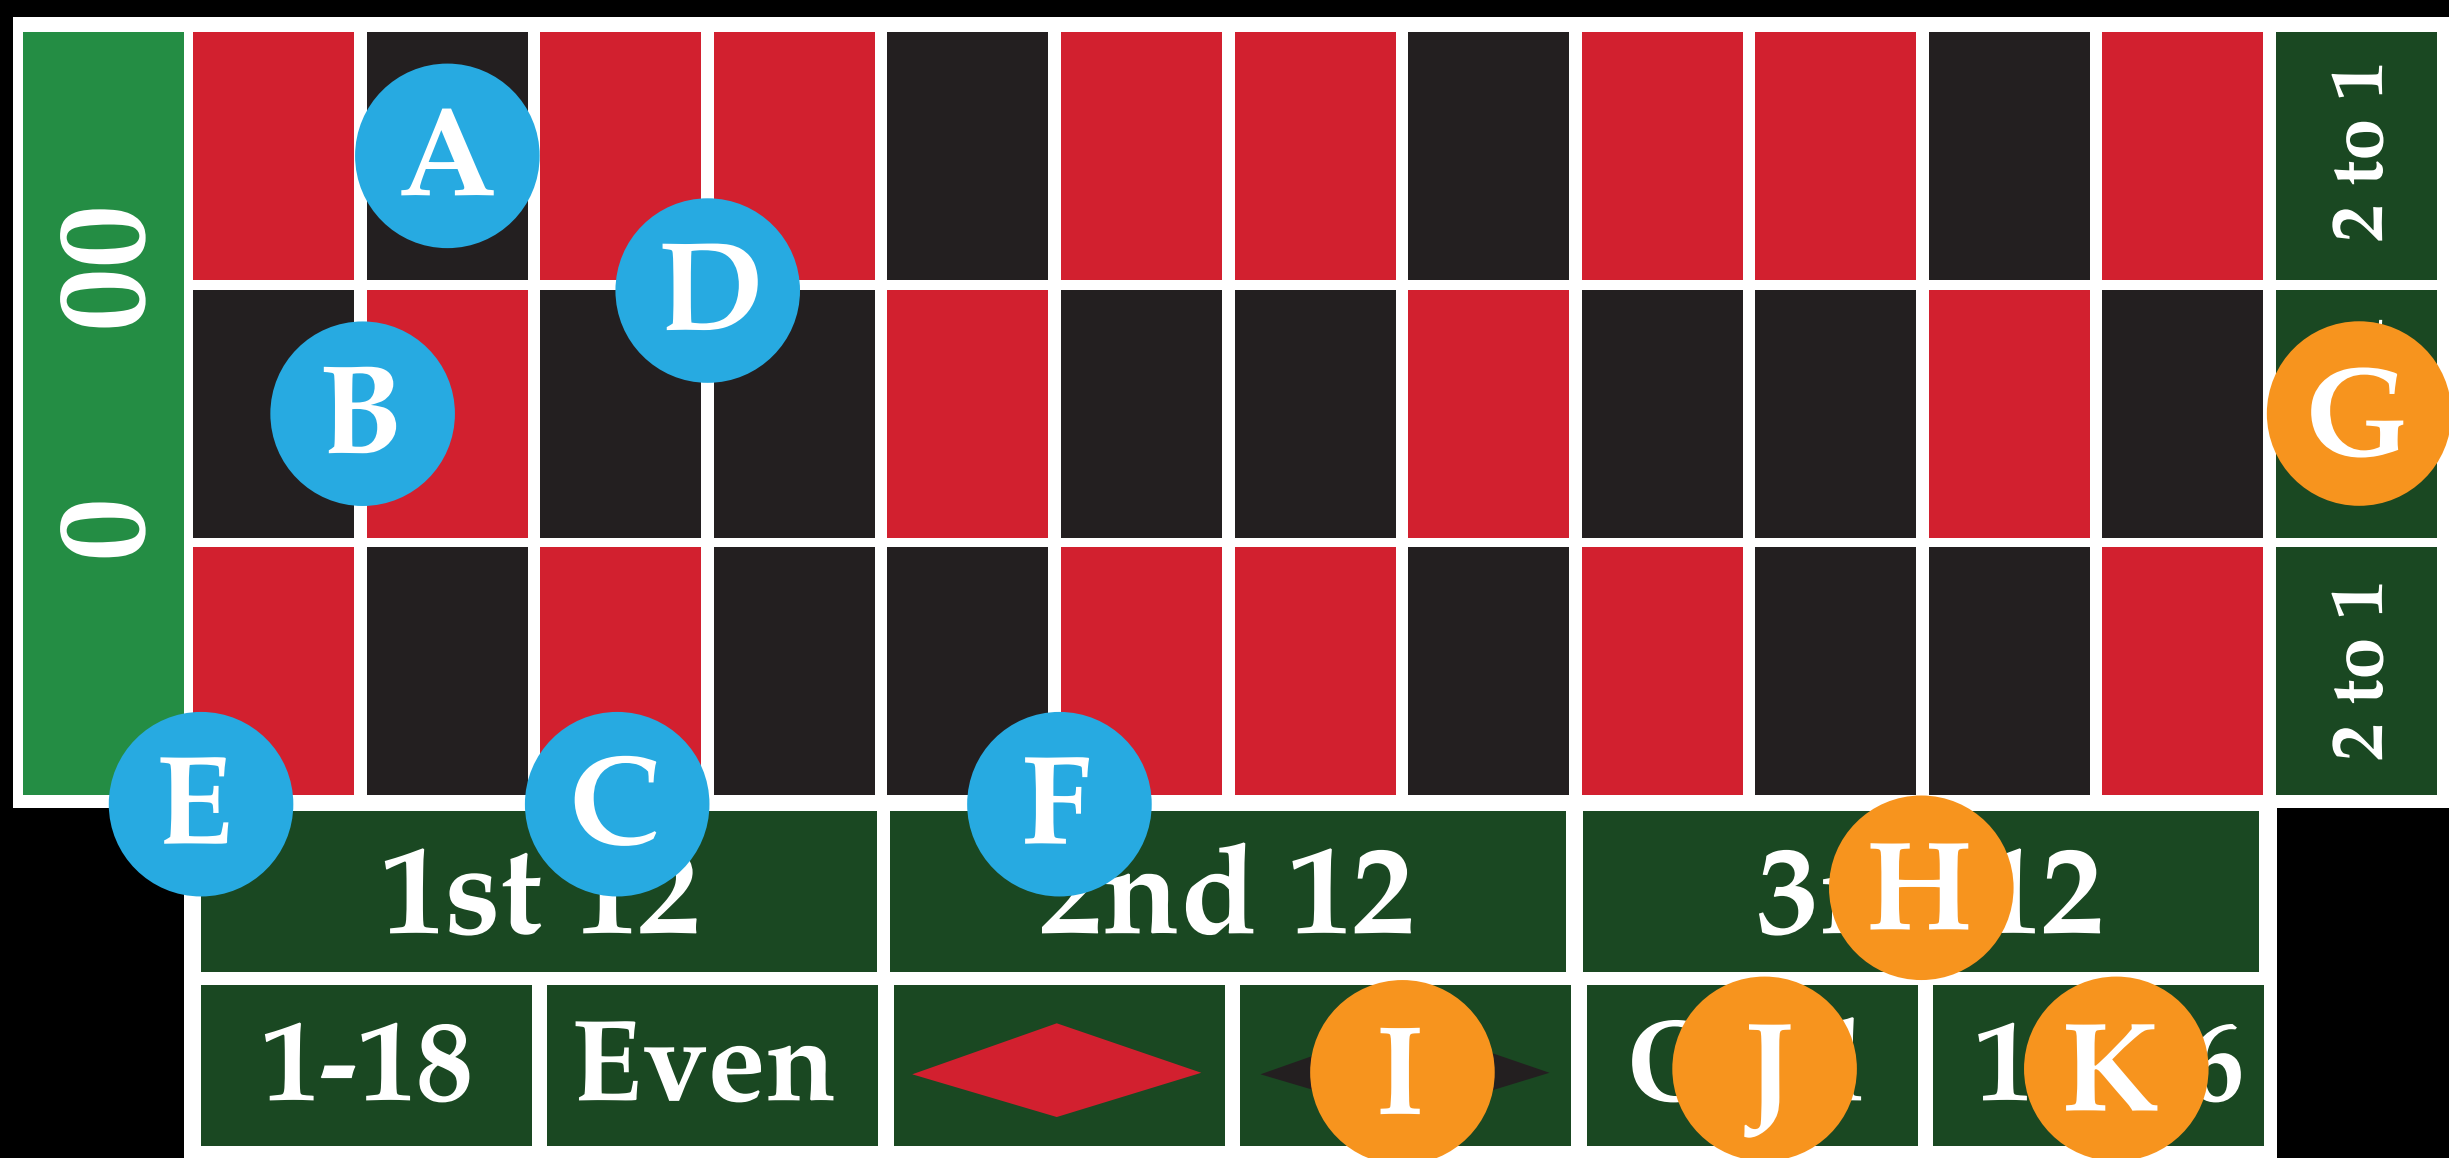

ELECTRONIC ROULETTE

Vegas Star® makes playing roulette with friends easier, faster and more fun than ever before!

Betting is simple. Select your favorite number or try one of these exciting betting options. If the ball lands on a number you selected, you win!

Inside Bets

A. Straight Up- Pays 35 – 1

Bets one Specific number (1-36, 0 or 00) will win.

B. Split- Pays 17 to 1

Bets one of two numbers will win.

C. Street- Pays 11 to 1

Bets one of three numbers in the row above will win.

D. Corner- Pays 8 to 1

Bets one of four numbers will win.

E. First Five- Pays 6 to 1

Bets one of the first five numbers (0, 00, 1, 2 or 3) will win.

F. Six Way- Pays 5 to 1

Bets one of six numbers will win.

Outside Bets

G. Column- Pays 2 to 1

Bets one of twelve numbers in the column will win

H. Dozen- Pays 2 to 1

Bets one of twelve numbers below will win

I. Red/Black- Pays Even Money

Bets the winning number will be red or black