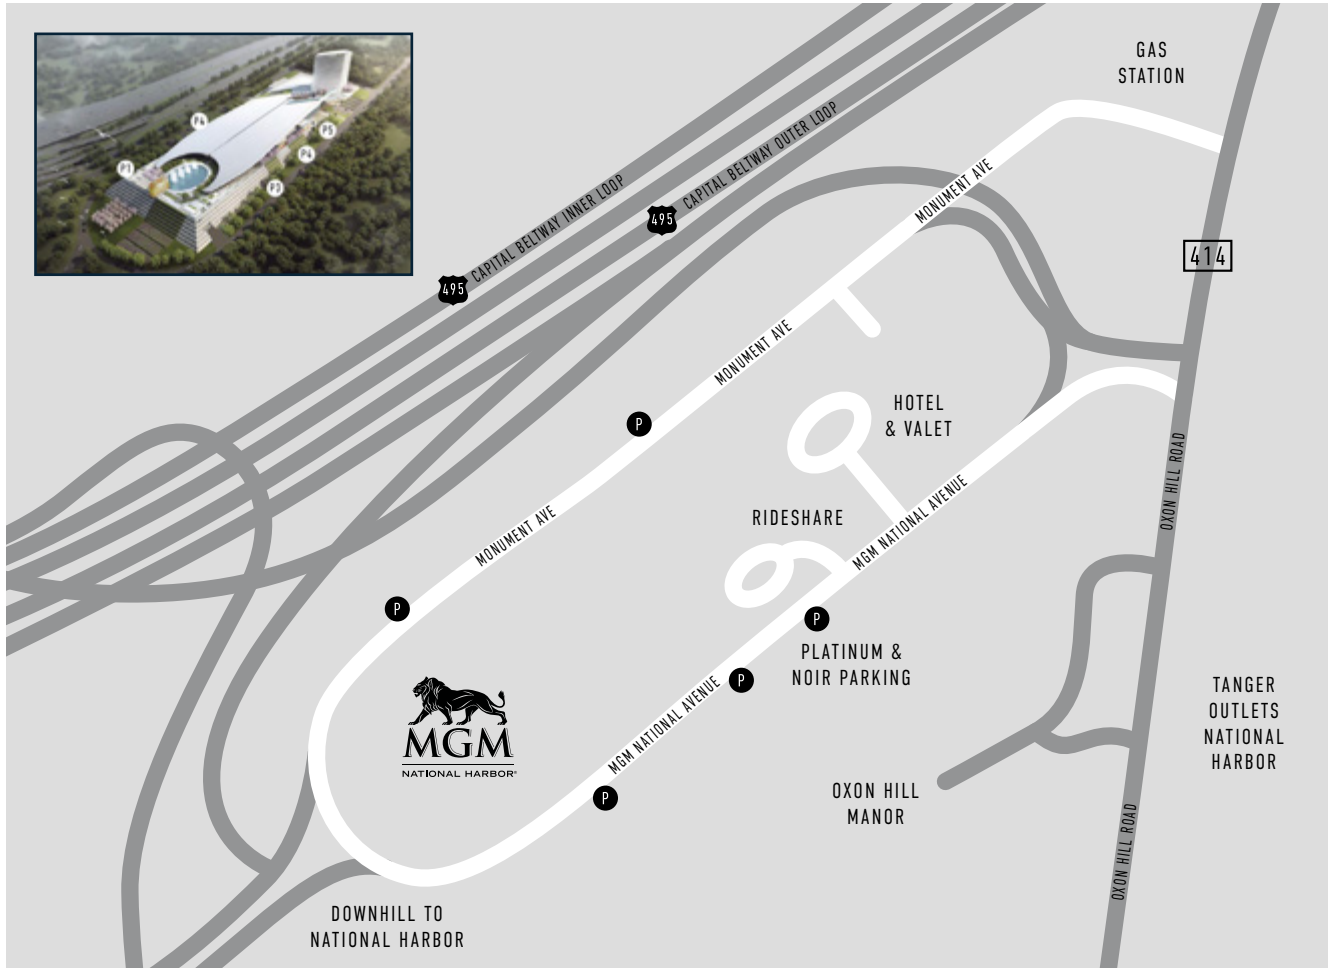

WE CAN'T WAIT TO SEE YOU

THERE'S MORE THAN ONE WAY TO GET TO MGM NATIONAL HARBOR

DRIVING DIRECTIONS

FROM WASHINGTON, DC

Take I-395 S
Take exit 7 towards I-295 S
Take exit 1B and follow signs
for National Harbor Blvd

FROM BALTIMORE, MD

Take MD-295 S
Take exit 1B and follow signs
for National Harbor Blvd

FROM VIRGINIA

Take I-495 E
Take exit 2A-2B and follow
signs for National Harbor Blvd

MUST BE 21+. PLEASE PLAY RESPONSIBLY. FOR HELP, VISIT MDGAMBLINGHELP.ORG OR CALL 1-800-GAMBLER.