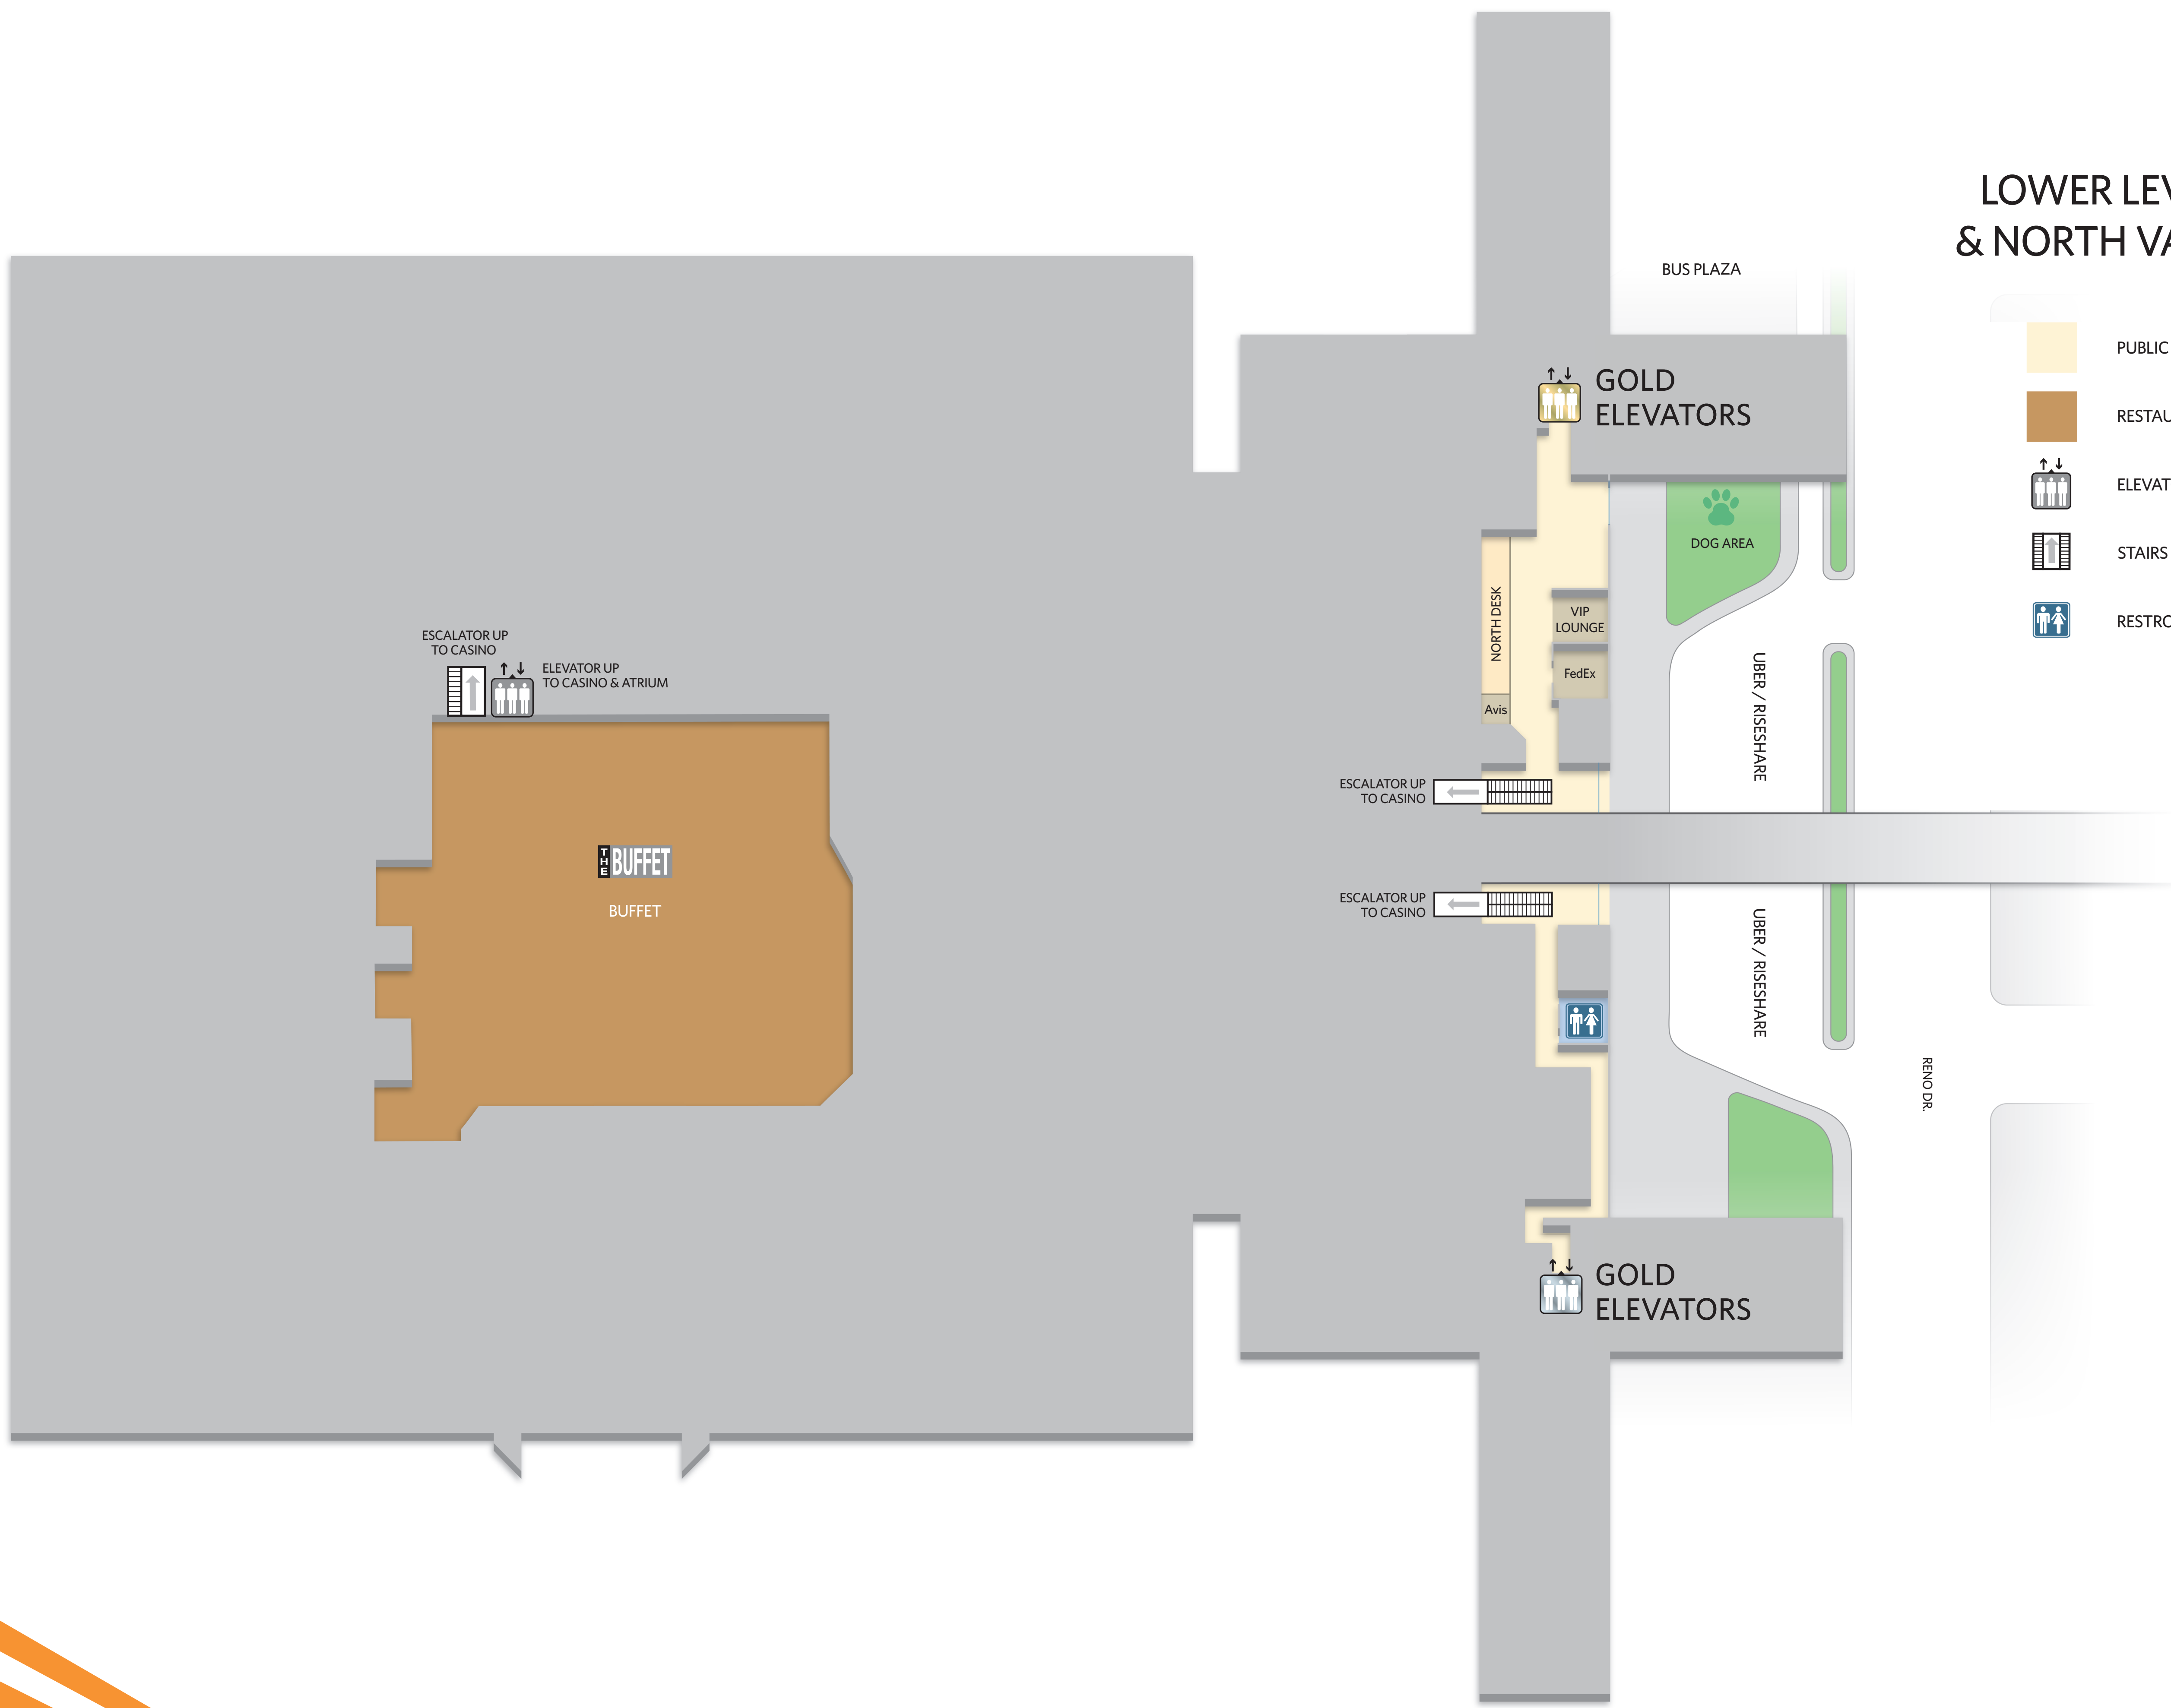

## MAIN LEVEL (CASINO)

- PUBLIC THOROUGHFARE
- CASINO
- HIGH LIMIT & SPORTS BOOK
- BOX OFFICE & EXHIBIT TICKETS
- ENTERTAINMENT & ATTRACTIONS
- RETAIL
- RESTAURANTS
- BARS AND LOUNGES
- HYPER X ARENA
- CONVENTION SPACE
- SPA, SALON, FITNESS CENTER
- ↑↓ ELEVATORS
- ↕ ELEVATORS
- ↑ STAIRS AND ESCALATORS
- ♂ ♀ RESTROOMS
- 👞 SHOESHINE

# LEVEL 2 (ATRIUM)

-  PUBLIC THOROUGHFARE
-  BOX OFFICE & EXHIBIT TICKETS
-  ENTERTAINMENT & ATTRACTIONS
-  RETAIL
-  RESTAURANTS
-  BARS AND LOUNGES
-  ELEVATORS
-  STAIRS AND ESCALATORS
-  RESTROOMS

# LOWER LEVEL & NORTH VALET

-  PUBLIC THOROUGHFARE
-  RESTAURANTS
-  ELEVATORS
-  STAIRS AND ESCALATORS
-  RESTROOMS