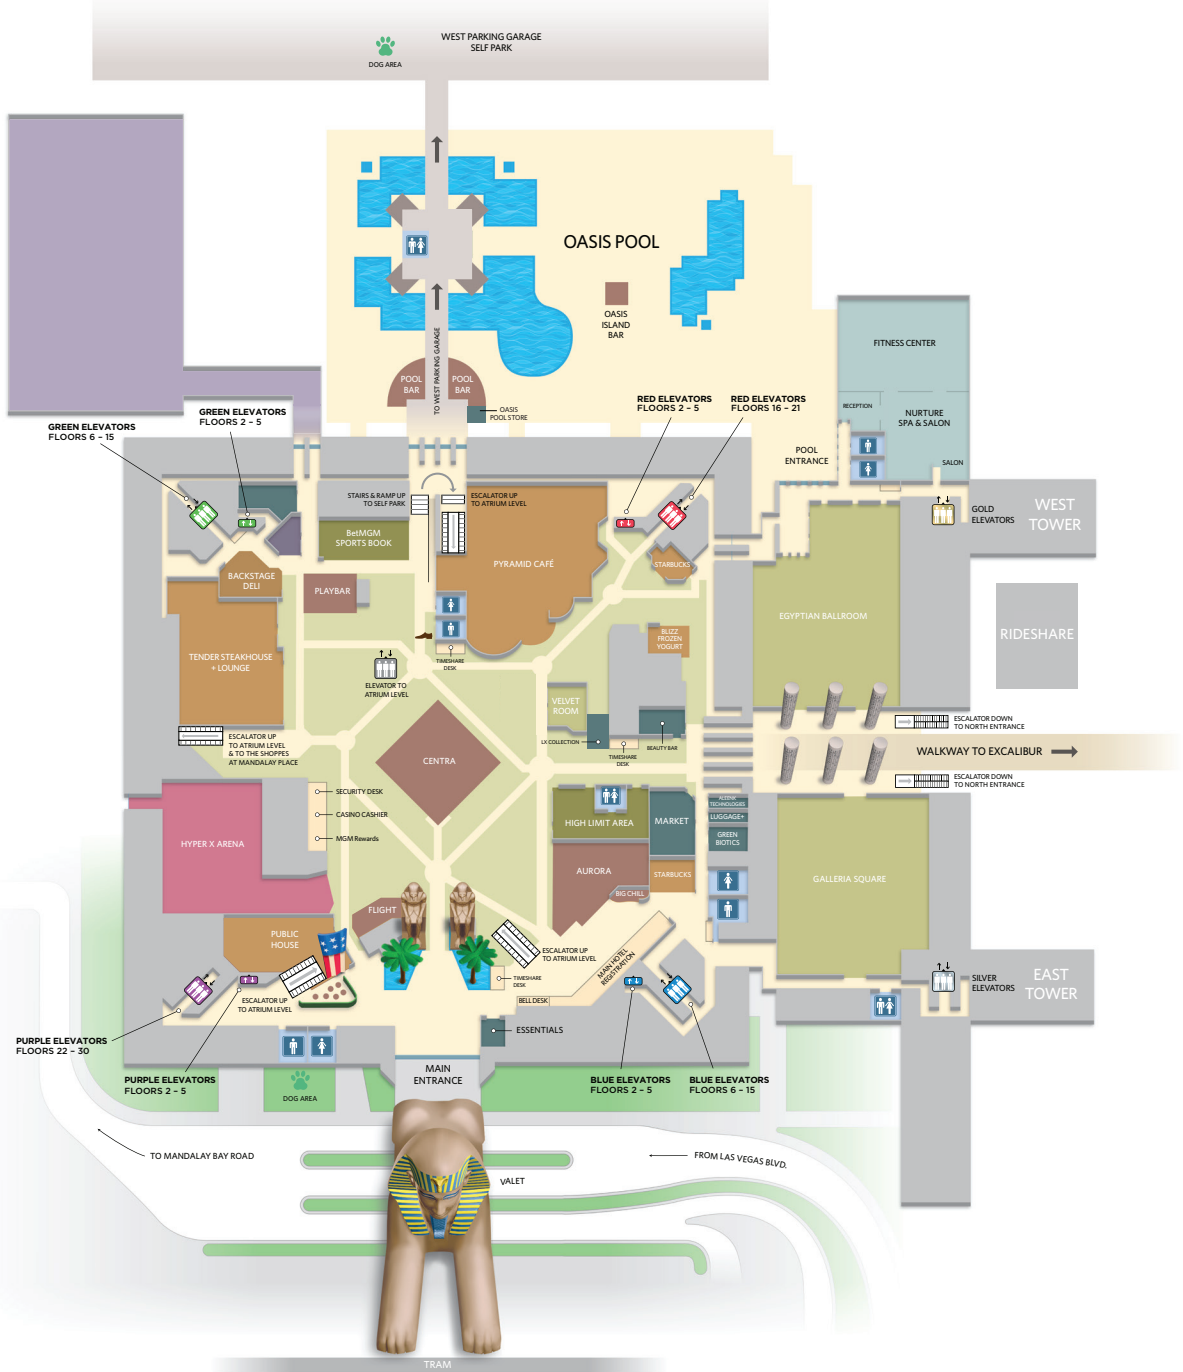

LEVEL 2 (ATRIUM)

-  PUBLIC THOROUGHFARE
-  BOX OFFICE & EXHIBIT TICKETS
-  ENTERTAINMENT & ATTRACTIONS
-  RETAIL
-  RESTAURANTS
-  BARS AND LOUNGES
-  ELEVATORS
-  STAIRS AND ESCALATORS
-  RESTROOMS

MAIN LEVEL (CASINO)

- PUBLIC THOROUGHFARE
- CASINO
- HIGH LIMIT & SPORTS BOOK
- BOX OFFICE & EXHIBIT TICKETS
- ENTERTAINMENT & ATTRACTIONS
- RETAIL
- RESTAURANTS
- BARS AND LOUNGES
- HYPER X ARENA
- CONVENTION SPACE
- SPA SALON, FITNESS CENTER
- ELEVATORS
- ELEVATORS
- STAIRS AND ESCALATORS
- RESTROOMS
- SHOESHINE

LOWER LEVEL & RIDESHARE

-  PUBLIC THOROUGHFARE
-  RESTAURANTS
-  ELEVATORS
-  STAIRS AND ESCALATORS
-  RESTROOMS