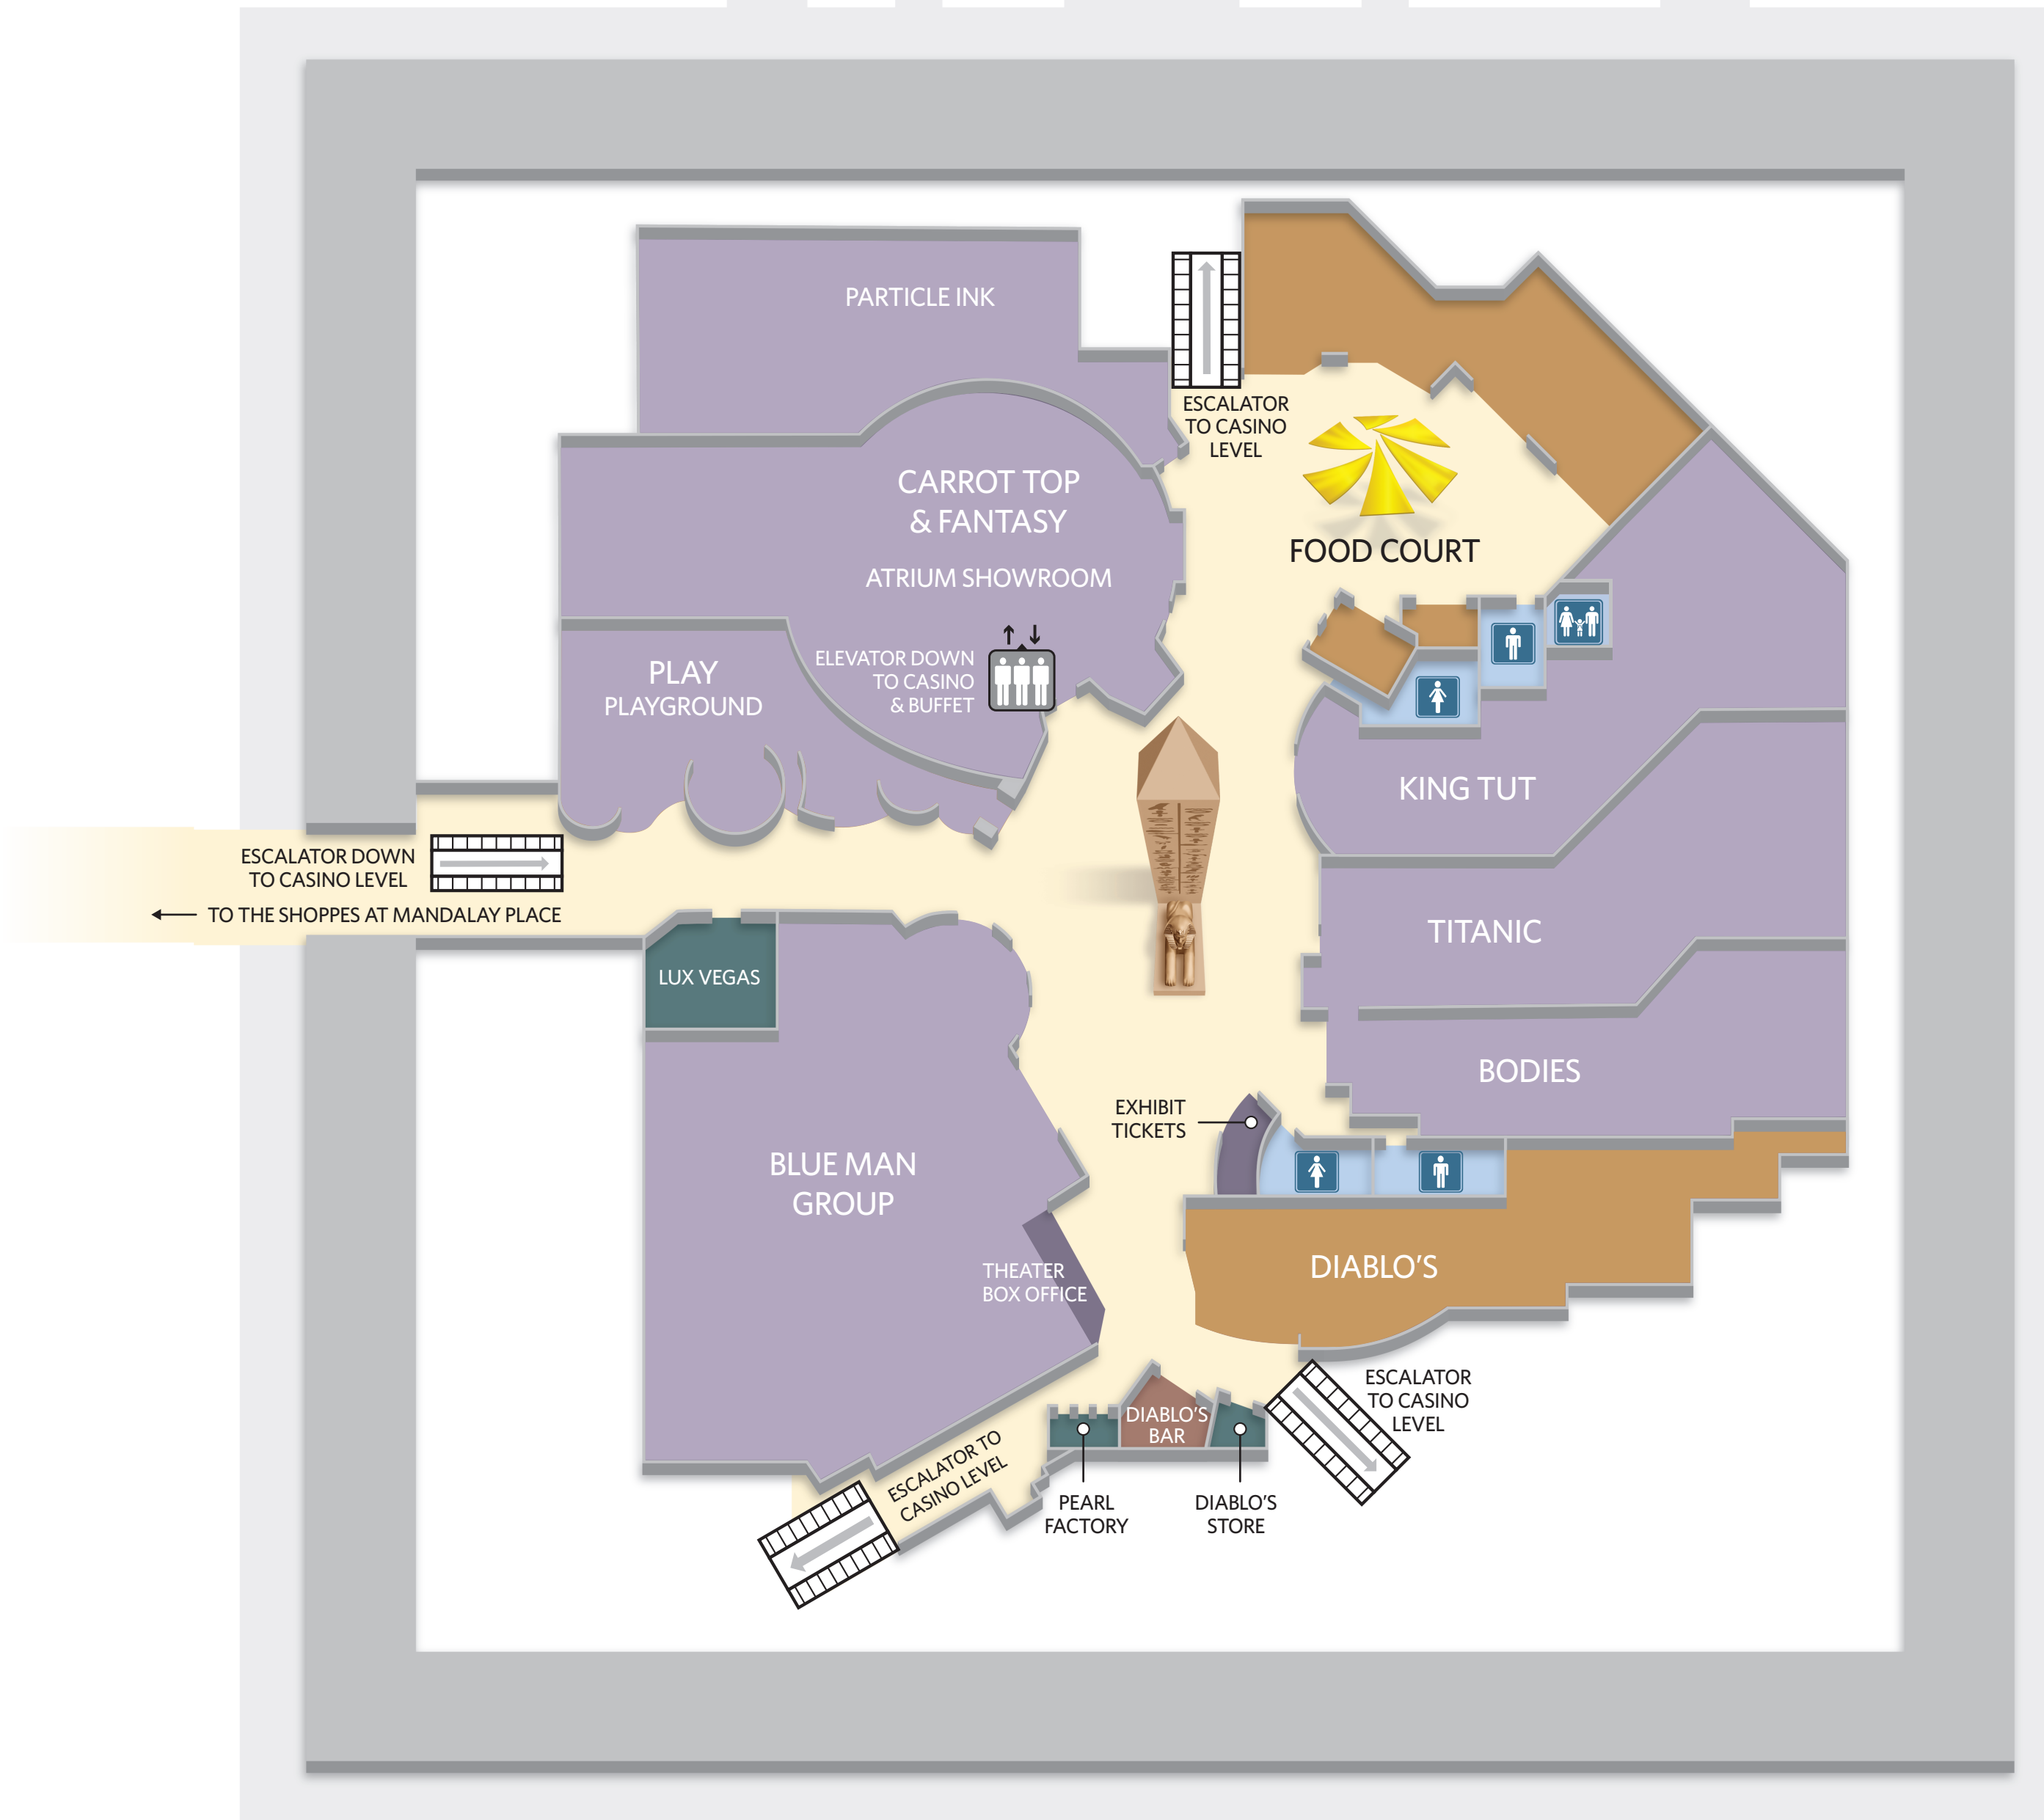

## MAIN LEVEL (CASINO)

- PUBLIC THOROUGHFARE
- CASINO
- HIGH LIMIT & SPORTS BOOK
- BOX OFFICE & EXHIBIT TICKETS
- ENTERTAINMENT & ATTRACTIONS
- RETAIL
- RESTAURANTS
- BARS AND LOUNGES
- HYPER X ARENA
- CONVENTION SPACE
- SPA, SALON, FITNESS CENTER
- ↑↓ ELEVATORS
- ↕ ELEVATORS
- ↑ STAIRS AND ESCALATORS
- ♂ ♀ RESTROOMS
- 👞 SHOESHINE

# LEVEL 2 (ATRIUM)

-  PUBLIC THOROUGHFARE
-  BOX OFFICE & EXHIBIT TICKETS
-  ENTERTAINMENT & ATTRACTIONS
-  RETAIL
-  RESTAURANTS
-  BARS AND LOUNGES
-  ELEVATORS
-  STAIRS AND ESCALATORS
-  RESTROOMS

# LOWER LEVEL & NORTH VALET

-  PUBLIC THOROUGHFARE
-  RESTAURANTS
-  ELEVATORS
-  STAIRS AND ESCALATORS
-  RESTROOMS