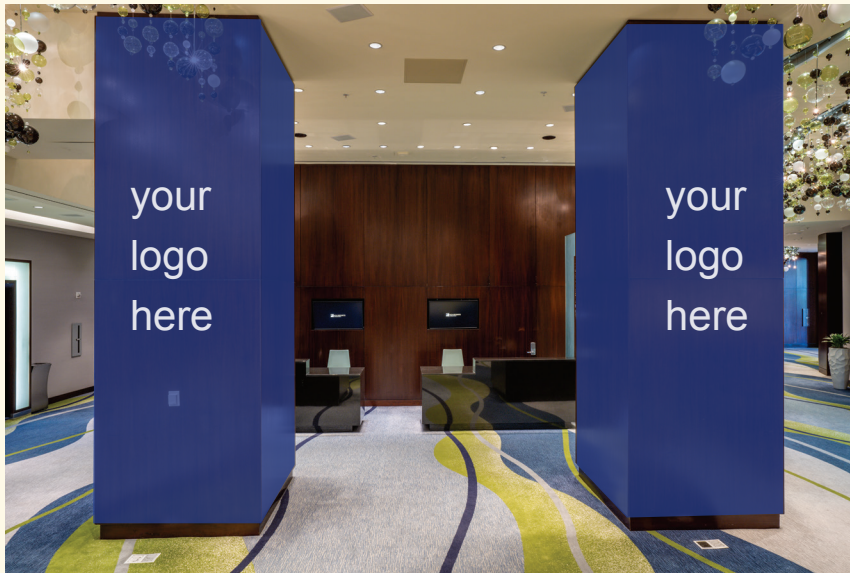

Aria | Vdara®

BRANDING GUIDE

VIÑOLY — WALLS & SURFACES

PRE-FUNCTION COLUMNS

Placement Fee: \$3,000 per column
Vdara to Produce and Install
Starts at \$6,000 per column

PRE-FUNCTION DOOR ARCHWAYS

Placement Fee: Starts at \$2,500
Vdara to Produce and Install
Starts at \$5,000