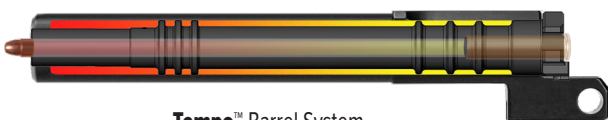

Tempo™ Barrel System