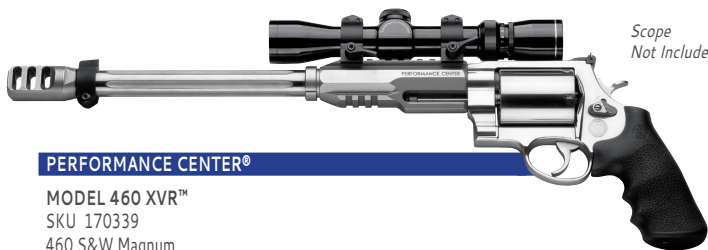

*Scope
Not Included*

PERFORMANCE CENTER®
MODEL 460 XVR™
SKU 170339
460 S&W Magnum
5 Rounds - 14.0" Barrel
*PC TUNED ACTION
CHROMED TRIGGER · MUZZLE BRAKE
BI-POD INCLUDED
GUN RUG & SLING INCLUDED*