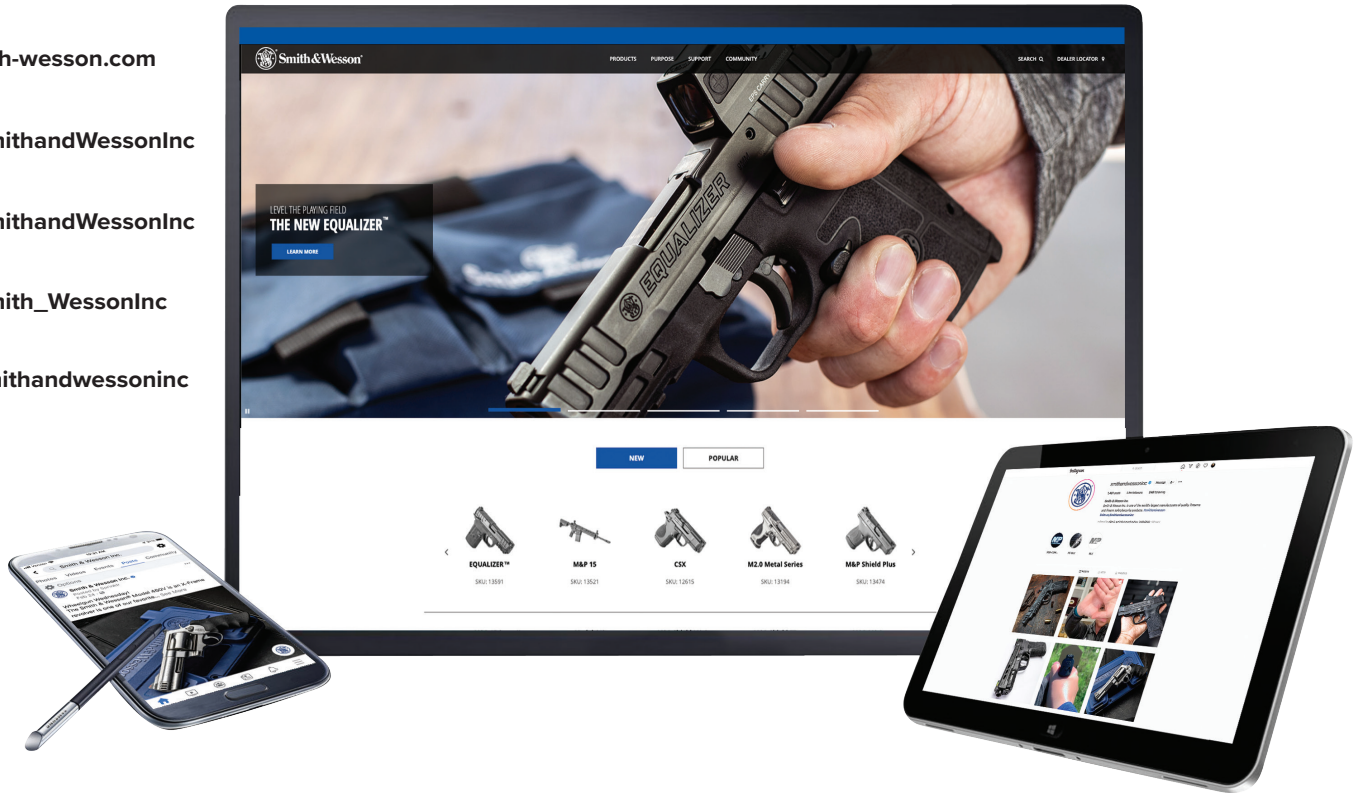

smith-wesson.com

@SmithandWessonInc

@SmithandWessonInc

@Smith_WessonInc

@smithandwessoninc

THE TRADEMARKS IDENTIFIED IN THIS CATALOG ARE OWNED BY SMITH & WESSON INC., OR BY THEIR RESPECTIVE OWNERS, INCLUDING:

SUPER CARRY® IS A REGISTERED TRADEMARK OF FEDERAL CARTRIDGE COMPANY.

CALDWELL® IS A REGISTERED TRADEMARK OF AOB PRODUCTS COMPANY.

B5™ IS A TRADEMARK OF B5 SYSTEMS, INC.

PWS™ AND PRIMARY WEAPONS SYSTEMS™ ARE TRADEMARKS OF PRIMARY WEAPONS SYSTEMS, INC.

CRIMSON TRACE®, LASERGUARD®, AND LASERGRIPS® ARE REGISTERED TRADEMARKS OF CRIMSON TRACE CORPORATION

MAGLULA® AND UPLULA® ARE REGISTERED TRADEMARKS OF MAGLULA, LTD.

MAGPUL®, MBUS®, M-LOK®, MOE®, MOE SL®, MVG®, AND PMAG® ARE TRADEMARKS OF MAGPUL INDUSTRIES CORP.

HIVIZ® AND LITEWAVE H3® ARE REGISTERED TRADEMARK OF HIVIZ LLC.

XS® IS A REGISTERED TRADEMARK OF XS SIGHT SYSTEMS, INC.

VLTOR® IS A REGISTERED TRADEMARK OF ABRAMS AIRBORNE MANUFACTURING, INC.

HOGUE® IS A REGISTERED TRADEMARK OF HOGUE LLC.

KRYPTEK® AND HIGHLANDER® ARE TRADEMARKS OF KRYPTEK OUTDOOR GROUP, LLC.

MUDDY GIRL® IS A REGISTERED TRADEMARK OF MUDDY GIRL HOLDINGS LLC.

PRO-SERIES® IS A REGISTERED TRADEMARK OF H-S PRECISION, INC.

MAG-NA-PORT® IS A REGISTERED TRADEMARK OF MAG-NA-PORT ARMS INTERNATIONAL, INC.

TRUGLO® IS A REGISTERED TRADEMARK OF GOOD SPORTSMAN MARKETING, L.L.C.

WILLIAMS® IS A REGISTERED TRADEMARK OF WILLIAMS GUN SIGHT CO.

RAPTOR™ AND RADIAN® ARE TRADEMARKS OF AXTS INC.

BCMGUNFIGHTER™ IS A TRADEMARK OF BRAVO COMPANY MFG., INC.

Smith & Wesson®

EMPOWERING AMERICANS™