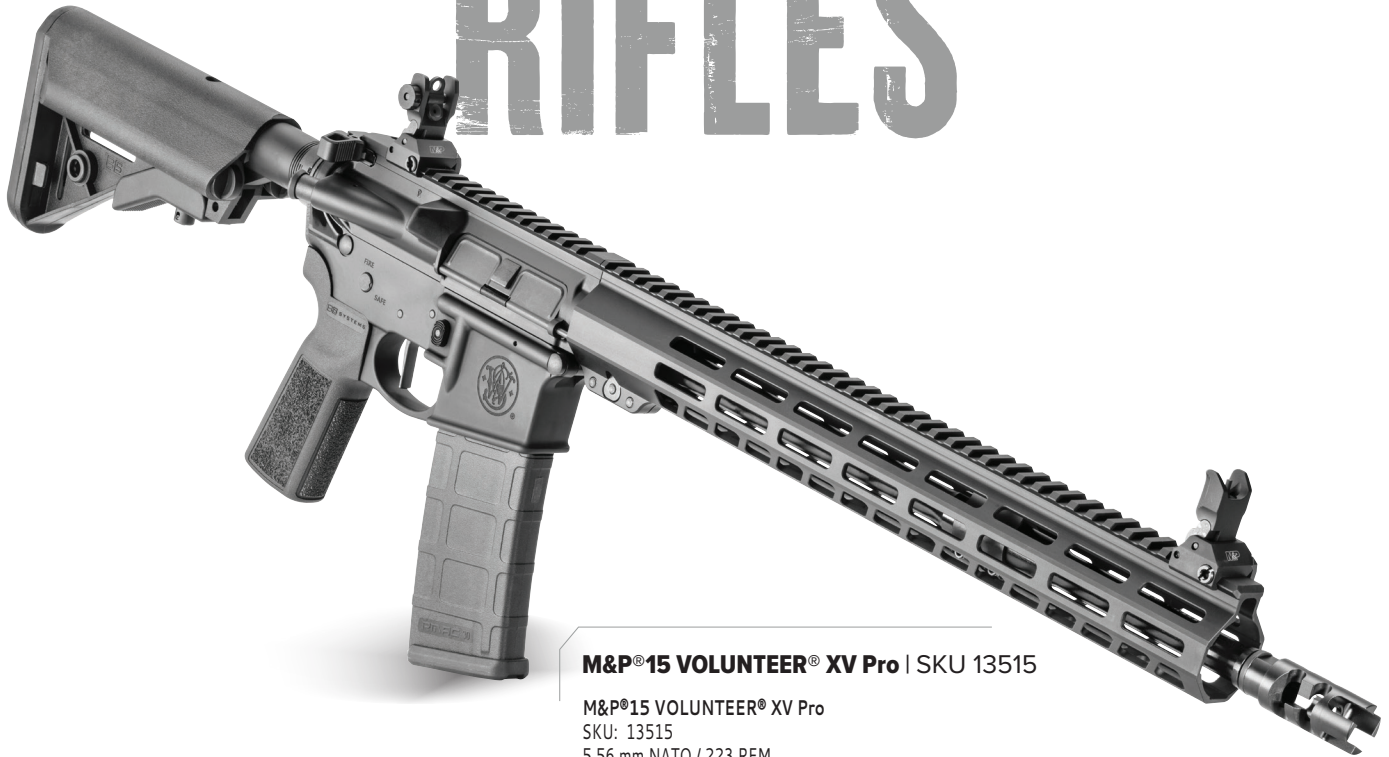

MODERN SPORTING RIFLES

M&P®15 VOLUNTEER® XV Pro | SKU 13515

M&P®15 VOLUNTEER® XV Pro
SKU: 13515
5.56 mm NATO / 223 REM
30 Round PMAG®
16.0" Threaded Barrel, 1 in 8", 5R

M&P®15 VOLUNTEER® XV PRO

Engineered to perform at a higher level, the VOLUNTEER® XV PRO rifles are for those who need more. Optimized forend to accommodate M-LOK® accessories. Heightened ergonomics with the B5™ SOPMOD stock, and upright B5 grip. Unbridled performance combining the flat trigger, flat shooting PRIMARY WEAPONS SYSTEMS™ muzzle brake, and 5R rifling.