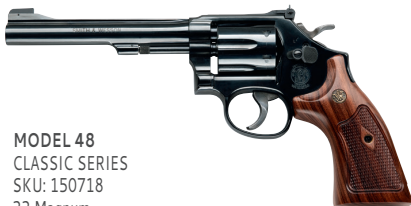

MODEL 48
CLASSIC SERIES
SKU: 150718
22 Magnum
6.0" Barrel - 6 Rounds
CLASSIC STYLE THUMBPIECE
COLOR CASE HARDENED TRIGGER & HAMMER