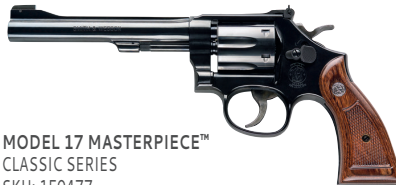

MODEL 17 MASTERPIECE™
CLASSIC SERIES
SKU: 150477
22 LR
6.0" Barrel - 6 Rounds
CLASSIC STYLE THUMBPIECE
COLOR CASE HARDENED TRIGGER & HAMMER