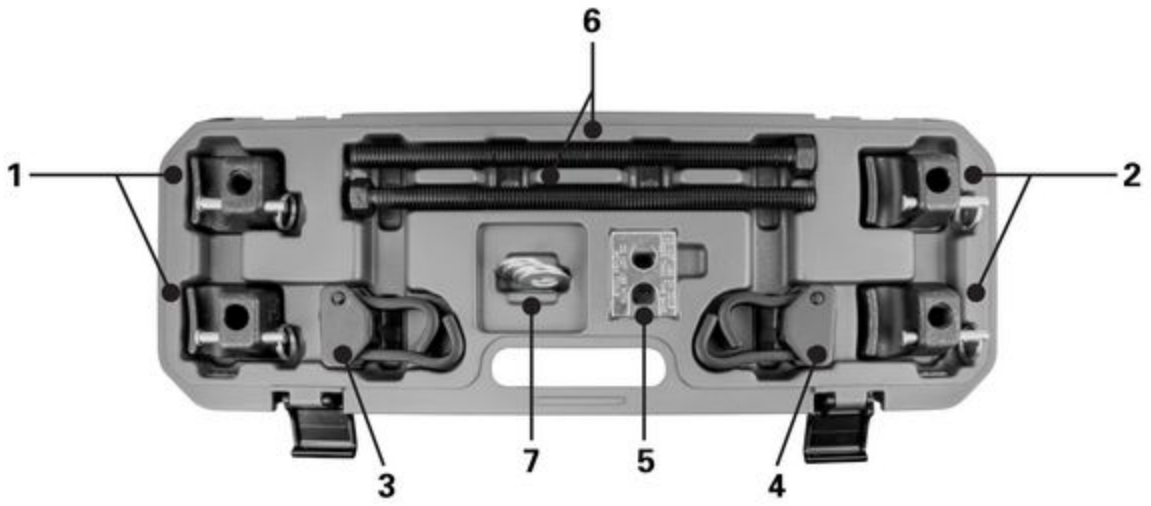

MSC90200 - MASTER SPRING COMPRESSOR SET

Item: MSC90200

Description: MASTER SPRING COMPRESSOR SET

Notes: MSC90200 was changed from a K warranty to an M warranty to encourage the replacement of individual components rather than sending the entire tool in for warranty.

Figure No	Part Number	Description	No. Reqd	Warranty Code
1	K8905-200	SMOOTH STRUT ASSY F/MSC90200	2	K
2	K8905-100	THREADED STRUT ASSY F/MSC90200	2	K
3	K891500THREA	THREADED COIL SPRING	1	K
4	K891500SMOOT	SMOOTH COIL SPRING ASSEMBLY	1	K
5	*K8915-600	WARNING TAG	1	
6	K8900-29A	MAIN SCREW FOR STRUT COMPRESSR	2	K
7	K8900-160	WASHER K/MSC90200	4	X