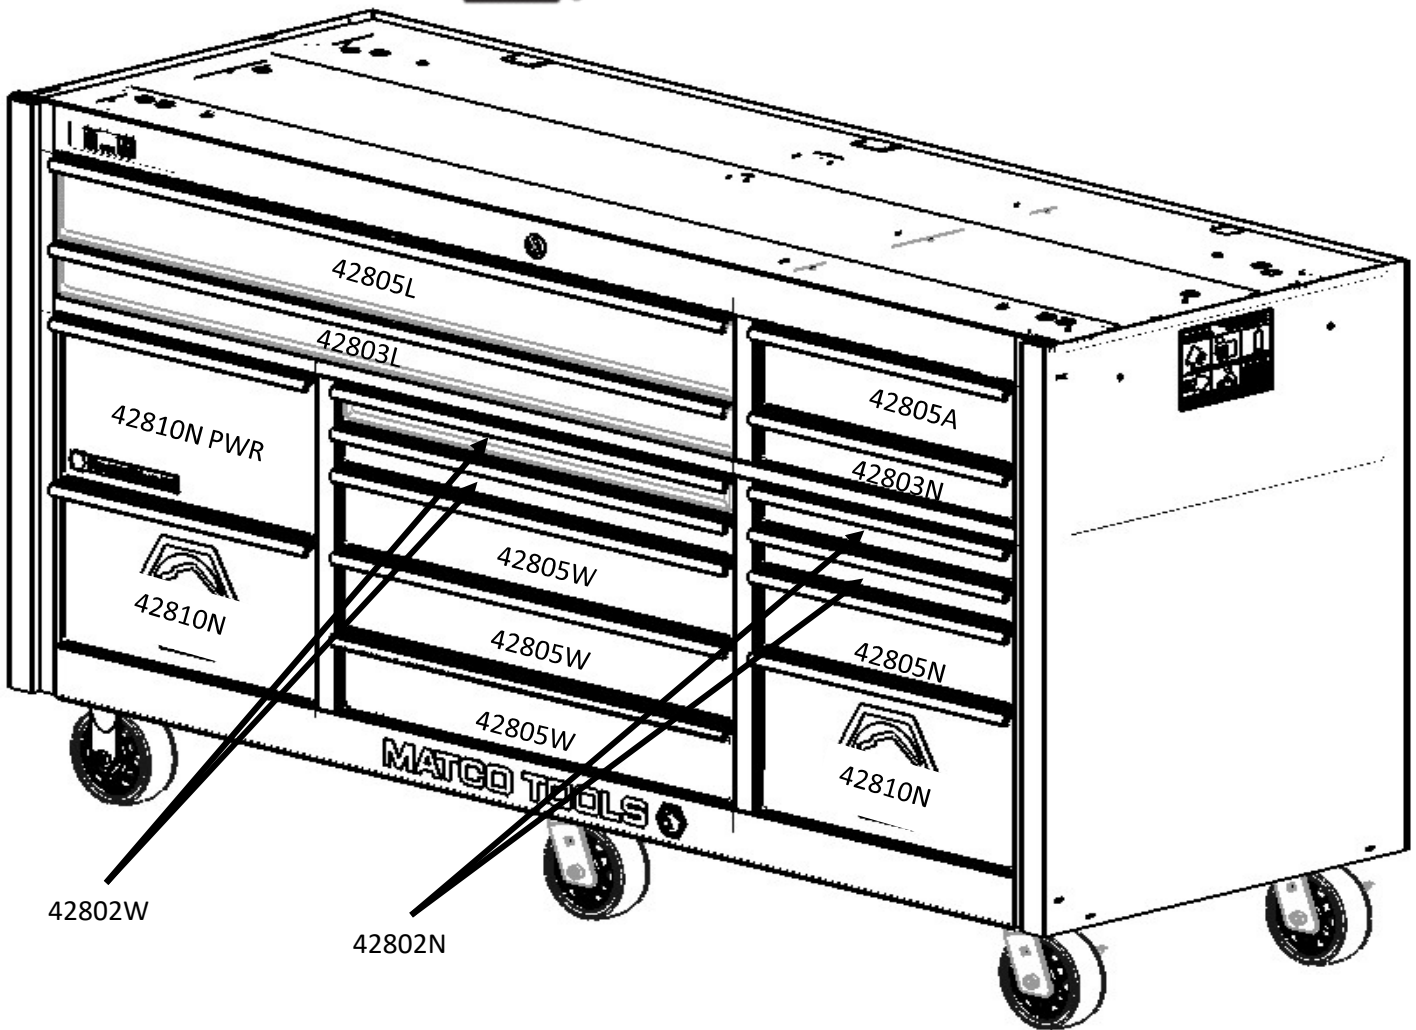

# 4328TB

4S 3BAY 28" TOOLBOX W/POWER

SPECIFICATIONS							
PART NUMBER	DESCRIPTION	QTY	HEIGHT	WIDTH	DEPTH	SQ IN	CU IN
42805L	5" DEEP LONG DRW	1	4.240	50.611	25.593	1,295	5,492
42803L	3" DEEP LONG DRW	1	2.434	50.611	25.593	1,295	3,153
42810N PWR	10" NARROW PWR DRW	1	8.091	18.774	25.593	480	3,888
42810N	10" DEEP NARROW DRW	2	9.376	18.774	25.593	961	9,010
42805A	5" NARROW TOP DRW	1	4.397	18.774	25.593	480	2,113
42805N	5" NARROW BAY DRW	1	4.248	18.774	25.513	479	2,035
42803N	3" NARROW BAY DRW	1	2.592	18.774	25.593	480	1,245
42802N	2" NARROW BAY DRW	2	1.714	18.774	25.513	958	1,642
42802W	2" DEEP WIDE DRW	2	1.714	29.225	25.593	1,496	2,564
42805W	5" DEEP WIDE DRW	3	4.267	29.225	25.593	2,244	9,575
<b>TOTAL / OVERALL</b>		<b>15</b>	<b>43.673</b>	<b>78.732</b>	<b>27.603</b>	<b>10,170</b>	<b>40,716</b>

\*ALL DIMENSIONS IN INCHES