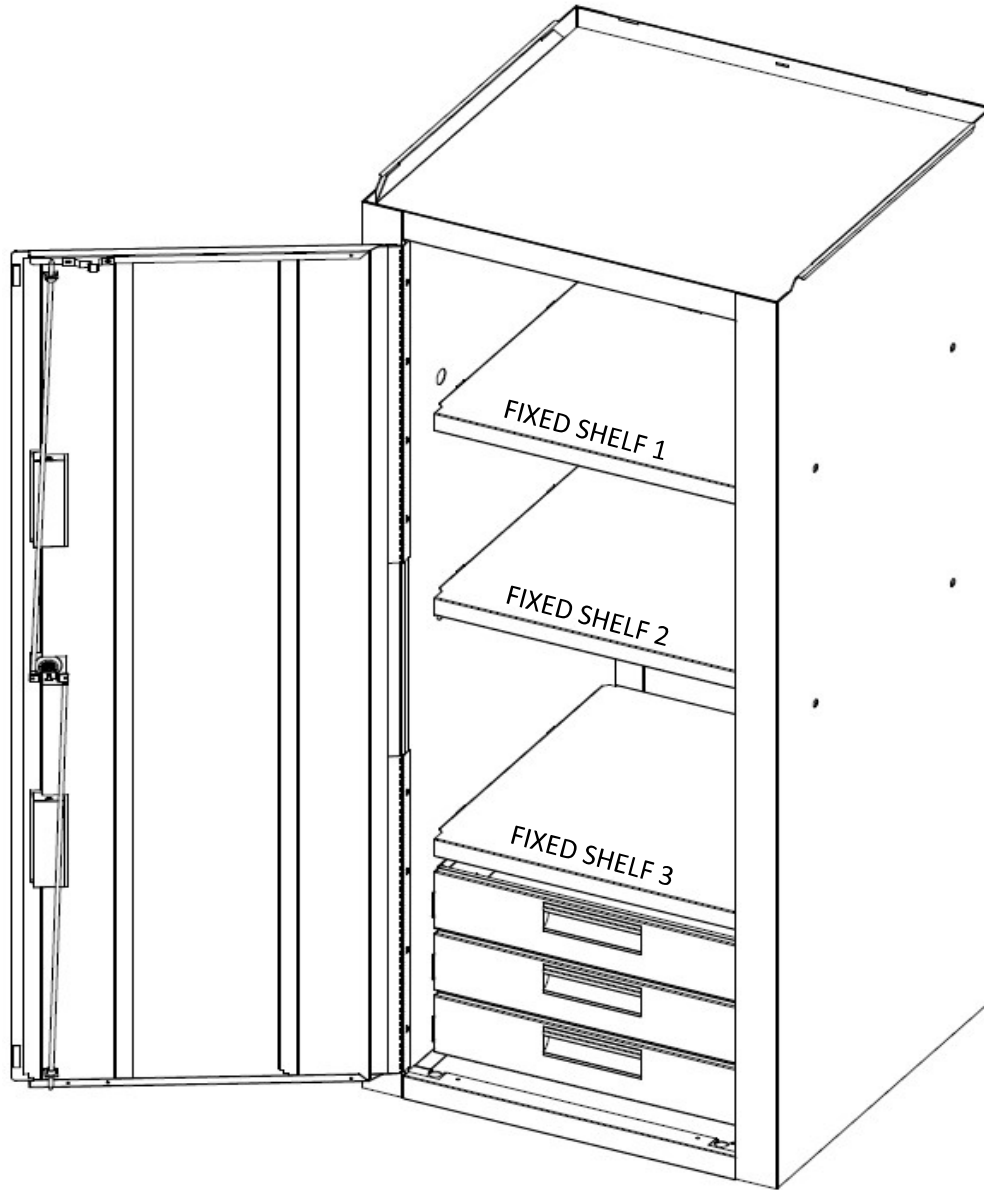

2025LKR

2S 25" SIDE LOCKER

SPECIFICATIONS

PART NUMBER	DESCRIPTION	QTY	HEIGHT	WIDTH	DEPTH	SQ IN	CU IN
6025SL731	FIXED SHELF	1	13.700	20.500	20.625	423	5,793
6025SL731	FIXED SHELF	1	11.750	20.500	20.625	423	4,968
6025SL731	FIXED SHELF	1	15.750	20.500	20.625	423	6,659
6025TSL053	DRAWER	3	3.858	19.349	19.555	1,135	4,379
TOTAL / OVERALL		6	59.500	25.577	25.000	2,404	21,799

*ALL DIMENSIONS IN INCHES

2025LKR

2S 25" SIDE LOCKER

REPLACEMENT PARTS			
ITEM	PART #	DESCRIPTION	QTY/BOX
1	2025LKR141	LOCKER DOOR	1
2	6025SL731	SHELF	3
3	6025TSL053	DRAWER	3
4	6225THU071	PULL HANDLE BRACKET	5
5	PULL-MB6	MATTE BLACK PULL HANDLE	5
6	CHRN-619D	DRAWER SLIDES	6
7	L3	DRAWER LINER	3
8	LOCK-017B	1 TUBAR LOCK / 2 KEYS (BLACK)	1
9	LTCH-DOOR	DOOR LATCH	1
10	MAT-2025LKR	TOP MAT	1
11	MLRL-451BO	LOCK ROD LEVER WITH OFFSET	1
12	RODS-X128SL	LOCK RODS	2
13	GIDE-020	LOCK ROD GROMMET	2
14	GIDE-750	LOCK STRIKE GROMMET	2
15	GARD-175	1.75" HEYCO GROMMET	1